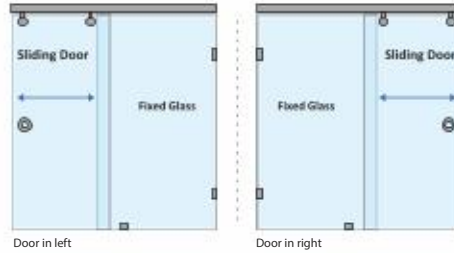

ELISA - WALL-TO-WALL SLIDING SHOWER PARTITION

1 Fixed Glass + 1 Sliding Door(CP Finish/Black Matte Finish)					
Specification	Item Code	Width(mm)	Height(mm)	CP Finish MRP(Rs.)	Black Matte MRP(Rs.)
8mm Clear Glass, CP finish hw	SPWW8501AA	1000-1500	2000	30090	33100
8mm Clear Glass, CP finish hw	SPWW8501AB	1501-2000	2000	33150	36470