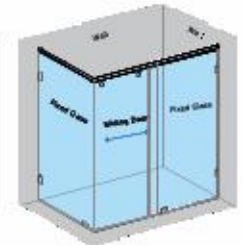

Door in the centre

ARISTOS - B - CORNER SLIDING SHOWER PARTITION

2 Fixed Glass + 1 Sliding Door on Wall (CP Finish)				
Specification	Item Code	Width(mm)	Height(mm)	MRP(Rs.)
8mm Clear Glass, CP finish hw	SPCS8505AA	1800-2200	2000	44000
8mm Clear Glass, CP finish hw	SPCS8505AB	2201-2600	2000	49250
8mm Clear Glass, CP finish hw	SPCS8505AC	2601-3000	2000	53500