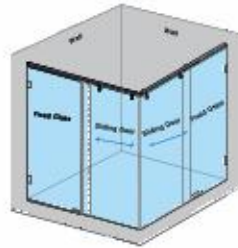

ENCLAVE-B - CORNER SLIDING SHOWER PARTITION

2 Fixed Glass + 2 Sliding Doors in Corner (Black Matte Finish)				
Specification	Item Code	Width(mm)	Height(mm)	MRP(Rs.)
8mm Clear Glass, BM finish hw	SPCS8504AD	1800-2200	2000	48400
8mm Clear Glass, BM finish hw	SPCS8504AE	2201-2600	2000	54180
8mm Clear Glass, BM finish hw	SPCS8504AF	2601-3000	2000	59070

Door in the centre

ARISTOS SIGNA - B - CORNER SLIDING SHOWER PARTITION

2 Fixed Glass + 1 Sliding Door on corner (CP Finish)				
Specification	Item Code	Width(mm)	Height(mm)	MRP(Rs.)
8mm Clear Glass, CP finish hw	SPCS8506AA	1800-2200	2000	43500
8mm Clear Glass, CP finish hw	SPCS8506AB	2201-2600	2000	48700
8mm Clear Glass, CP finish hw	SPCS8506AC	2601-3000	2000	53000