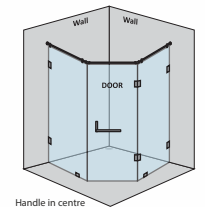

SOLITUDE (R) - PENTAGON SHAPE SHOWER PARTITION

2 Fixed Glass + 1 Door(135° corner)(with square shape stabilizer rod set & door Handle)					
Specification	Item Code	Width(mm)	Height(mm)	MRP(Rs.)	
8mm Clear Glass, CP finish hw	SPPS8110AA	1800-2000	1950	39270	
8mm Clear Glass, CP finish hw	SPPS8110AB	2001-2400	1950	41310	
8mm Clear Glass, CP finish hw	SPPS8110AC	2401-2800	1950	43860	
8mm Clear Glass, CP finish hw	SPPS8110AD	2801-3000	1950	48860	
10mm Clear Glass, CP finish hw	SPPS1101AA	1800-2000	1950	45900	
10mm Clear Glass, CP finish hw	SPPS1101AB	2001-2400	1950	50800	
10mm Clear Glass, CP finish hw	SPPS1101AC	2401-2800	1950	55590	
10mm Clear Glass, CP finish hw	SPPS1101AD	2801-3000	1950	60490