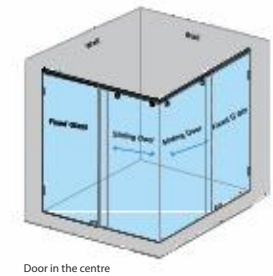

ENCLAVE - CORNER SLIDING SHOWER PARTITION

2 Fixed Glass + 2 Sliding Doors in Corner (CP Finish)				
Specification	Item Code	Width(mm)	Height(mm)	MRP(Rs.)
8mm Clear Glass, CP finish hw	SPCS8503AA	1800-2200	2000	44000
8mm Clear Glass, CP finish hw	SPCS8503AB	2201-2600	2000	49250
8mm Clear Glass, CP finish hw	SPCS8503AC	2601-3000	2000	53700