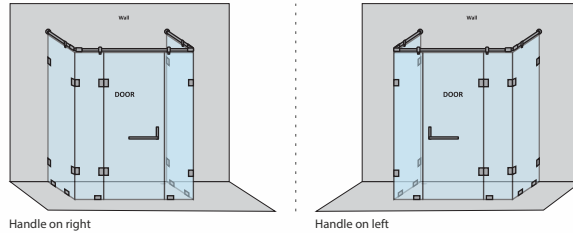

PODIUM-B - C SHAPE SHOWER PARTITION

4 Fixed Glass + 1 Door(with round/square shape stabilizer set & door Handle)					
Specification	Item Code	Width(mm)	Height(mm)	Round MRP(Rs.)	Square MRP(Rs.)
8mm Clear Glass, CP finish hw	SPCS8112AA	2800-3200	1950	59870	62860
8mm Clear Glass, CP finish hw	SPCS8112AB	3201-3600	1950	62730	67370
8mm Clear Glass, CP finish hw	SPCS8112AC	3601-4000	1950	66100	69410
8mm Clear Glass, CP finish hw	SPCS1112AA	2800-3200	1950	70380	73900
10mm Clear Glass, CP finish hw	SPCS1112AB	3201-3600	1950	73440	77110
10mm Clear Glass, CP finish hw	SPCS1112AC	3601-4000	1950	76500	80330