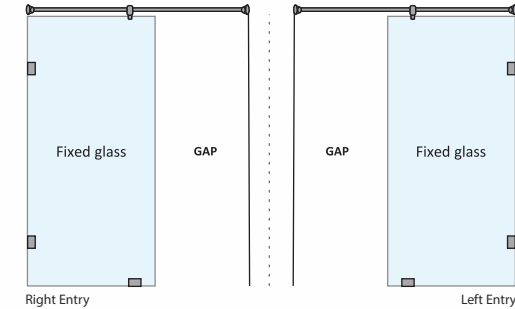

## HYBRIS-A WALK-IN SHOWER PARTITION

Only 1 fixed glass w/o door (with round/square shape stabilizer rod set)					
Specification	Item Code	Width(mm)	Height(mm)	Round MRP(Rs.)	Square MRP(Rs.)
8mm Clear Glass, CP finish hw	SPWP8100AA	600-900	1950	16120	16930
8mm Clear Glass, CP finish hw	SPWP8100AB	901-1100	1950	16630	17460
8mm Clear Glass, CP finish hw	SPWP8100AC	1101-1200	1950	17340	18210
10mm Clear Glass, CP finish hw	SPWP1100AA	600-900	1950	16600	17430
10mm Clear Glass, CP finish hw	SPWP1100AB	901-1100	1950	17130	17990
10mm Clear Glass, CP finish hw	SPWP1100AC	1101-1200	1950	17860	18750