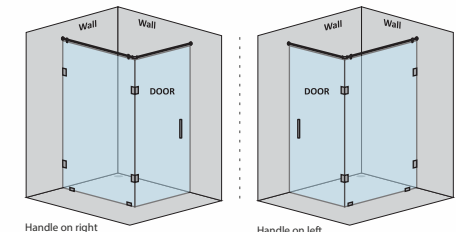

1 Fixed glass + 1 Door(on glass) (with round/square shape stabilizer set & door handle)					
Specification	Item Code	Width(mm)	Height(mm)	Round MRP(Rs.)	Square MRP(Rs.)
8mm Clear Glass, CP finish hw	SPLS8106AA	1500-1700	1950	34680	36410
8mm Clear Glass, CP finish hw	SPLS8106AB	1701-1900	1950	36720	38560
10mm Clear Glass, CP finish hw	SPLS1106AA	1500-1700	1950	35700	37490
10mm Clear Glass, CP finish hw	SPLS1106AB	1701-1900	1950	37740	39630