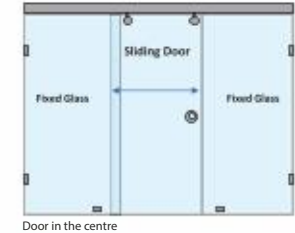

ELISA-B XL - WALL-TO-WALL SLIDING SHOWER PARTITION

2 Fixed Glass + 1 Sliding Door in center(CP Finish)				
Specification	Item Code	Width(mm)	Height(mm)	MRP(Rs.)
8mm Clear Glass, CP finish hw	SPWW8502AD	1000-1500	2000	40700
8mm Clear Glass, CP finish hw	SPWW8502AE	1601-2000	2000	42230
8mm Clear Glass, CP finish hw	SPWW8502AF	2001-2500	2000	43700