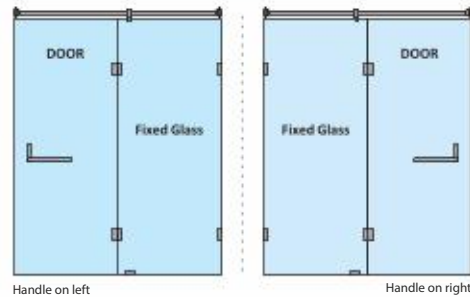

GIANA-A WALL-TO-WALL SHOWER PARTITION

1 Fixed Glass + 1 Door(on glass)(with round/square shape stabilizer rod set & door Handle)					
Specification	Item Code	Width(mm)	Height(mm)	Round MRP(Rs.)	Square MRP(Rs.)
8mm Clear Glass, CP finish hw	SPWW8103AA	800-1200	1950	23870	25060
8mm Clear Glass, CP finish hw	SPWW8103AB	1201-1600	1950	28460	29880
8mm Clear Glass, CP finish hw	SPWW8103AC	1601-2000	1950	31720	33310
10mm Clear Glass, CP finish hw	SPWW1103AA	800-1200	1950	27540	28920
10mm Clear Glass, CP finish hw	SPWW1103AB	1201-1600	1950	31820	33410
10mm Clear Glass, CP finish hw	SPWW1103AC	1601-2000	1950	35190	36950