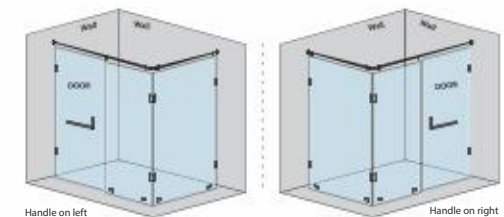

CAPTIVATE-W - L SHAPE SHOWER PARTITION

2 Fixed Glass + 1 Door(on wall)(with round/square shape stabilizer rod set & door Handle)					
Specification	Item Code	Width(mm)	Height(mm)	Round MRP(Rs.)	Square MRP(Rs.)
8mm Clear Glass, CP finish hw	SPLS8109AA	1800-2000	1950	38250	41230
8mm Clear Glass, CP finish hw	SPLS8109AB	2001-2400	1950	41310	43380
8mm Clear Glass, CP finish hw	SPLS8109AC	2401-2500	1950	45390	46050
8mm Clear Glass, CP finish hw	SPLS8109AD	2801-3000	1950	50490	51300
10mm Clear Glass, CP finish hw	SPLS1109AA	1800-2000	1950	44680	48200
10mm Clear Glass, CP finish hw	SPLS1109AB	2001-2400	1950	49160	53340
10mm Clear Glass, CP finish hw	SPLS1109AC	2401-2500	1950	53860	58370
10mm Clear Glass, CP finish hw	SPLS1109AD	2801-3000	1950	58000	63510