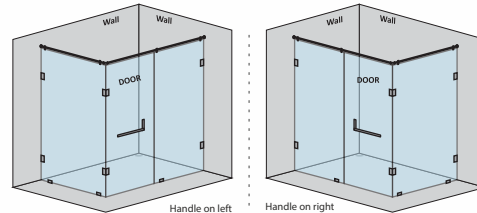

CAPTIVATE-C - L SHAPE SHOWER PARTITION

CAPTIVATE-A - L SHAPE SHOWER PARTITION

2 Fixed Glass + 1 Door(in corner)(with round/square shape stabilizer rod set & door Handle)					
Specification	Item Code	Width(mm)	Height(mm)	Round MRP(Rs.)	Square MRP(Rs.)
8mm Clear Glass, CP finish hw	SPLS8107AA	1800-2000	1950	38250	41230
8mm Clear Glass, CP finish hw	SPLS8107AB	2001-2400	1950	41310	43380
8mm Clear Glass, CP finish hw	SPLS8107AC	2401-2500	1950	45390	46050
8mm Clear Glass, CP finish hw	SPLS8107AD	2801-3000	1950	50490	51300
10mm Clear Glass, CP finish hw	SPLS1107AA	1800-2000	1950	44680	48200
10mm Clear Glass, CP finish hw	SPLS1107AB	2001-2400	1950	49160	53340
10mm Clear Glass, CP finish hw	SPLS1107AC	2401-2500	1950	53860	58370
10mm Clear Glass, CP finish hw	SPLS1107AD	2801-3000	1950	58000	63510