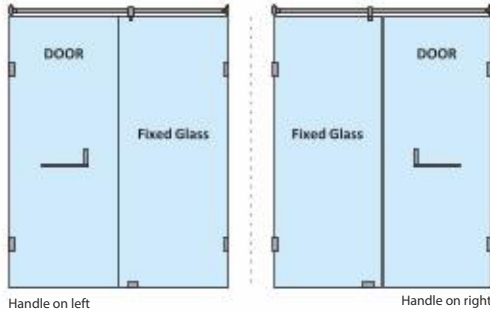

HYBRIS-C WALL-TO-WALL SHOWER PARTITION

1 Fixed Glass + 1 Door(on wall)(with round/square shape stabilizer rod set & door Handle)					
Specification	Item Code	Width(mm)	Height(mm)	Round MRP(Rs.)	Square MRP(Rs.)
8mm Clear Glass, CP finish hw	SPWW8102AA	800-1200	1950	23870	25060
8mm Clear Glass, CP finish hw	SPWW8102AB	1201-1600	1950	28460	29880
8mm Clear Glass, CP finish hw	SPWW8102AC	1601-2000	1950	31720	33310
10mm Clear Glass, CP finish hw	SPWW1102AA	800-1200	1950	27540	28920
10mm Clear Glass, CP finish hw	SPWW1102AB	1201-1600	1950	31820	33410
10mm Clear Glass, CP finish hw	SPWW1102AC	1601-2000	1950	35190	36950