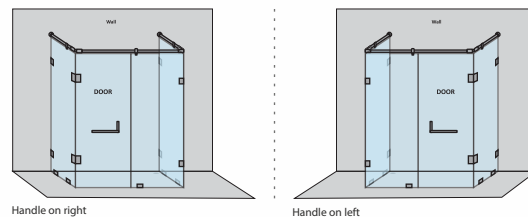

PODIUM-A - C SHAPE SHOWER PARTITION

3 Fixed Glass + 1 Door(with round/square shape stabilizer rod set & door Handle)					
Specification	Item Code	Width(mm)	Height(mm)	Round MRP(Rs.)	Square MRP(Rs.)
8mm Clear Glass, CP finish hw	SPCS8111AA	2500-2800	1950	49470	51940
8mm Clear Glass, CP finish hw	SPCS8111AB	2801-3200	1950	53750	56440
8mm Clear Glass, CP finish hw	SPCS8111AC	3201-3600	1950	56710	59550
8mm Clear Glass, CP finish hw	SPCS8111AD	3601-4000	1950	59100	62060
10mm Clear Glass, CP finish hw	SPCS1111AA	2500-2800	1950	56890	59730
10mm Clear Glass, CP finish hw	SPCS1111AB	2801-3200	1950	61810	64900
10mm Clear Glass, CP finish hw	SPCS1111AC	3201-3600	1950	65220	68480
10mm Clear Glass, CP finish hw	SPCS1111AD	3601-4000	1950	67970	71370