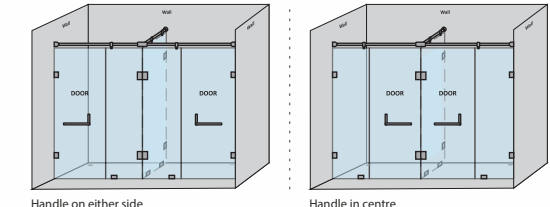

ADELE-G - T SHAPE SHOWER PARTITION

3 Fixed Glass + 2 Door(on wall)(with round/square shape stabilizer rod set & door Handle)					
Specification	Item Code	Width(mm)	Height(mm)	Round MRP(Rs.)	Square MRP(Rs.)
8mm Clear Glass, CP finish hw	SPTS8113AA	2700-3000	1950	55200	57960
8mm Clear Glass, CP finish hw	SPTS8113AB	3001-3400	1950	58750	61690
8mm Clear Glass, CP finish hw	SPTS8113AC	3401-3800	1950	61510	64590
8mm Clear Glass, CP finish hw	SPTS8113AC	3801-4200	1950	64460	67680
8mm Clear Glass, CP finish hw	SPTS8113AC	4201-4500	1950	67300	70670
10mm Clear Glass, CP finish hw	SPTS1113AA	2700-3000	1950	63480	66650
10mm Clear Glass, CP finish hw	SPTS1113AB	3001-3400	1950	67560	70940
10mm Clear Glass, CP finish hw	SPTS1113AC	3401-3800	1950	70740	74280
10mm Clear Glass, CP finish hw	SPTS1113AC	3801-4200	1950	74130	77840
10mm Clear Glass, CP finish hw	SPTS1113AC	4201-4500	1950	77400	81270