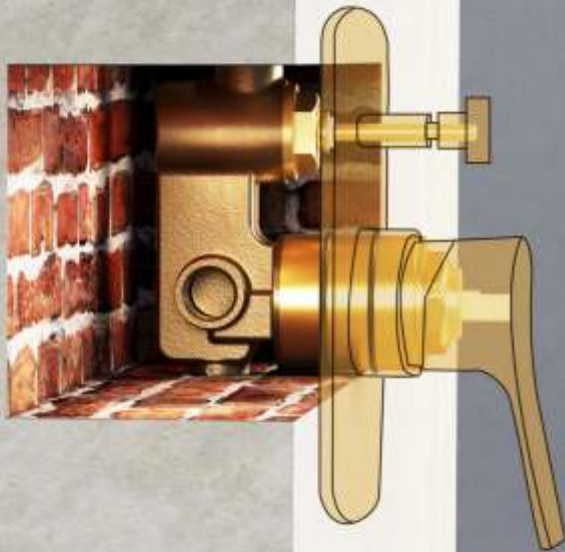

HIGH FLOW CONCEALED BODY

F403031

CONCEALED PARTS

F4010103
Concealed body for single lever concealed diverter system consisting of 35 mm cartridge with button Assembly, Cartridge Sleeve (but without operating lever, wall flange and tip ton knob)
₹ 3,660
(Suitable for F1005701, F1099702, F1099701, F1014701, F1014702)

F4010108
Concealed body for push type single lever concealed diverter
₹ 2,600
(suitable for F1020701, F1019701, F1015701)

F4010105
Concealed body for turn type single lever concealed diverter system consisting of 40 mm cartridge with button Assembly, Cartridge Sleeve (but without operating lever, wall flange and tip ton knob)
₹ 4,270
(Suitable for F1003703, F2008703)

F4010101
Concealed body for single lever concealed diverter system consisting of 40 mm cartridge with button Assembly, Cartridge Sleeve (but without operating lever, wall flange and tip ton knob)
₹ 3,980
(Suitable for F1003701, F1017701, F2013701, F2008701)

F4010110
Concealed body for push type single lever concealed diverter 40 mm
₹ 3,350
(suitable for F1005702, F1012703, F1099703, F1099704, F1014703, F1014704, F1003705, F1023701, F1022701, F2013702, F1020702, F1019702)

F4030101
Concealed body for high flow single lever concealed diverter system consisting of 45 mm cartridge with button Assembly, Cartridge Sleeve (but without operating lever, wall flange and tip ton knob)
₹ 4,320
(Suitable for F1005721, F1005721, F1099721, F1099722, F1014721, F1014722, F1003721, F1017721, F1022721, F2013721, F1020721, F1019721, F1019721, F2008721)

F4020101
Concealed body for 5-way single lever concealed diverter system consisting of cartridge with button Assembly, Cartridge Sleeve (but without operating lever, wall flange and tip ton knob)
₹ 4,750
(Suitable for F1005711, F1012711, F1099711, F1099712, F1014711, F1014712, F1003711, F1017711, F1022711, F2013711, F1020711, F1019711, F1015711)

F4030301
Concealed body for high flow single lever concealed diverter system consisting of 45 mm cartridge with button Assembly, (but without operating lever, wall flange, cartridge sleeve and tip ton knob)
₹ 3,800
(Suitable for F1005901, F1012901, F1099901, F1099902, F1014901, F1014902, F1003901, F1023901, F1022901, F2013851, F1020901, F1019901, F1015851)