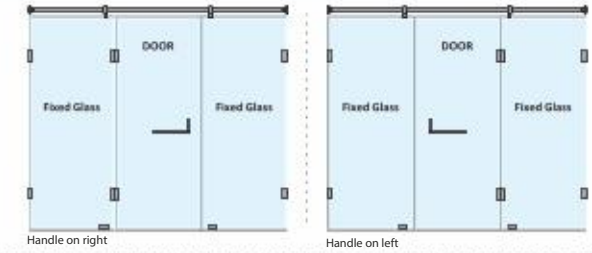

GIANA-B WALL-TO-WALL SHOWER PARTITION

2 Fixed Glass + 1 Door(in center)(with round/square shape stabilizer rod set & door Handle)					
Specification	Item Code	Width(mm)	Height(mm)	Round MRP(Rs.)	Square MRP(Rs.)
8mm Clear Glass, CP finish hw	SPWW8304AA	1200-1600	1950	32230	33840
8mm Clear Glass, CP finish hw	SPWW8304AB	1601-2000	1950	34370	36090
8mm Clear Glass, CP finish hw	SPWW8304AC	2001-2400	1950	40600	42630
8mm Clear Glass, CP finish hw	SPWW8304AC	2401-2500	1950	44170	46380
10mm Clear Glass, CP finish hw	SPWW1304AA	1200-1600	1950	38660	40590
10mm Clear Glass, CP finish hw	SPWW1304AB	1601-2000	1950	43760	45950
10mm Clear Glass, CP finish hw	SPWW1304AC	2001-2400	1950	48860	51300
10mm Clear Glass, CP finish hw	SPWW1304AC	2401-2500	1950	52840	55480