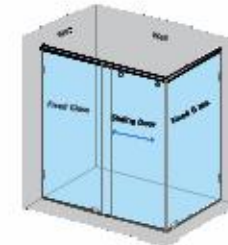

Door in the centre