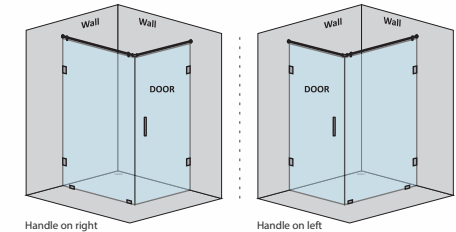

1 Fixed glass + 1 Door(on wall) (with round/square shape stabilizer set & door handle)					
Specification	Item Code	Width(mm)	Height(mm)	Round MRP(Rs.)	Square MRP(Rs.)
8mm Clear Glass, CP finish hw	SPLS8105AA	1500-1700	1950	34680	36410
8mm Clear Glass, CP finish hw	SPLS8105AB	1701-1900	1950	36720	38560
10mm Clear Glass, CP finish hw	SPLS1105AA	1500-1700	1950	35700	37490
10mm Clear Glass, CP finish hw	SPLS1105AB	1701-1900	1950	37740	39630