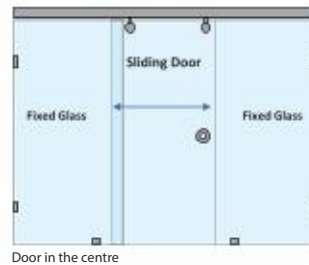

ELISA XL - WALL-TO-WALL SLIDING SHOWER PARTITION

2 Fixed Glass + 1 Sliding Door in center(CP Finish)				
Specification	Item Code	Width(mm)	Height(mm)	MRP(Rs.)
8mm Clear Glass, CP finish hw	SPWW8502AA	1000-1500	2000	35390
8mm Clear Glass, CP finish hw	SPWW8502AB	1601-2000	2000	36720
8mm Clear Glass, CP finish hw	SPWW8502AC	2001-2500	2000	38000