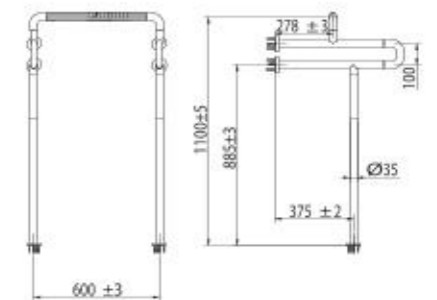

FFAS9406-000040BC0

L-Shaped Nylon Grab Bar (Right)

FFAS9405-000040BC0

L-Shaped Nylon Grab Bar (Left)

FFAS9404-000040BC0

Floor Stand Nylon Grab Bar

FFAS9403-000040BC0

GRAB BARS