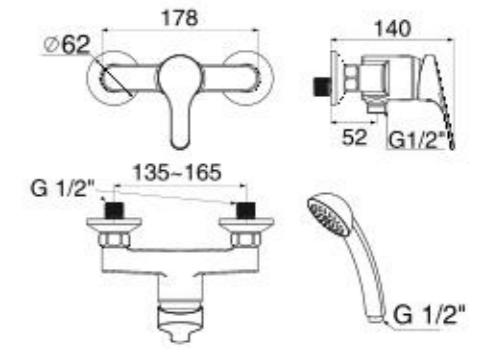

BASIN FAUCETS

FFAS0401-101500BCO

FFAS0401-101501BFO

BATH & SHOWERS

FFAS1412-709500BCO

FFAS1411-609500BCO

BATH & SHOWERS

FFAS1412-701500BFO

FFAS1411-601500BFO

FFAS1422-709500BCO

FFAS1420-609500BCO