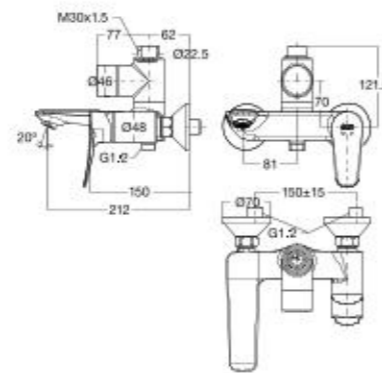

FFAS0972-702500BC0