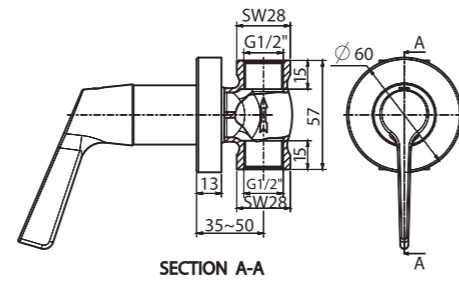

BATH & SHOWERS

FFAST605-709500BFO