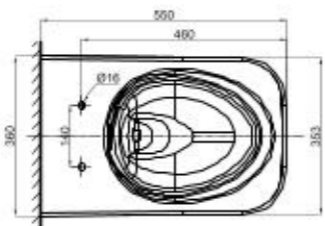

L750 x W407 x H784 mm
Double Vortex
3/4.5 L Dual Flush
305 mm, S-Trap
190 mm, P-Trap
Elongated Bowl

Compatible with:
Concealed Cisterns

KASTELLO
Square Wall Hung Toilet

CCAS2131-0220400FO

L552 x W360 x H290
Double Vortex with Hygiene Rim
3/4.5L Dual Flush
220mm, P-Trap