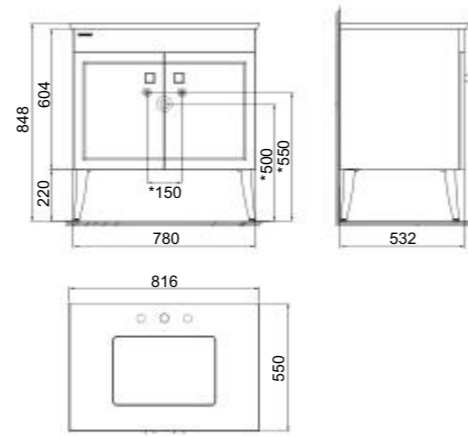

CVASCC80-SN4W200CO

L816 x W550 x H848mm

2 Door
1-Hole/ 3-Hole Under Counter Wash Basin

☐ Picket White / Silver Lining CVASCC80-SNIW200CO (1 Hole)
☐ CVASCC80-SN4W200CO (3 Holes)
☒ Midnight Blue