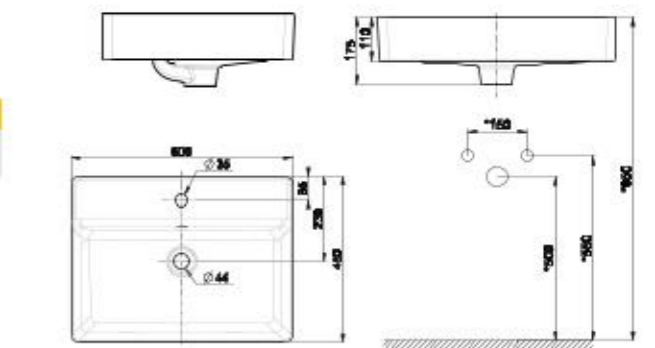

CCASF420-1010411F0

L450 x W600 x H110 mm