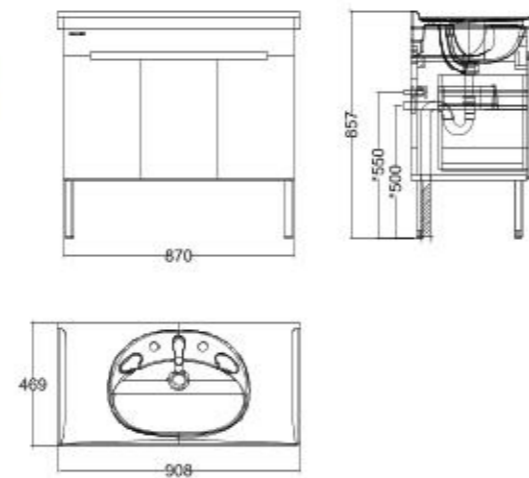

Picket White / Silver Lining CVASME80-SN1W201C0

Modern Edge Freestanding Vanity 900mm

CVASME90-SH1W200C0

L908 x W470 x H857mm

2 Door 1 Drawer
1-Hole Integrated Wash Basin

Picket White / Silver Lining CVASME90-SH1W200C0