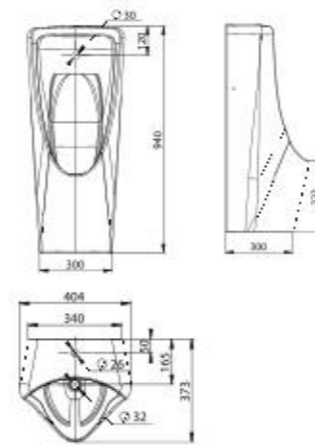

CCAS6605-3200A420C0 (Top Inlet)
CCAS6605-3100A420C0 (Back Inlet)

L373 x P404 x H940 mm

Lynbrook FSD Int Urinal