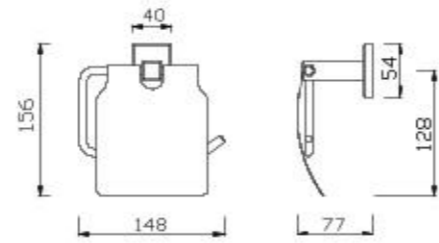

ACCESSORIES

Concept Square
Paper Holder with Cover

FFAS0489-908500BFO