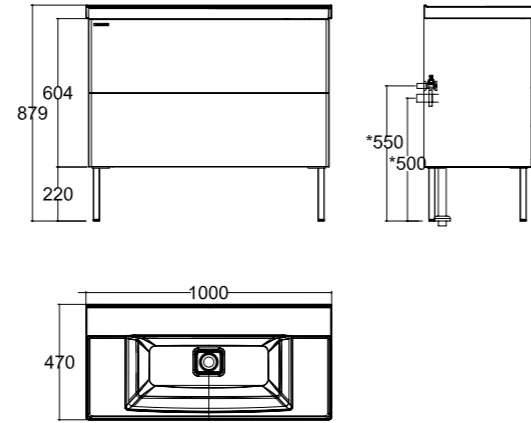

VANITIES

MODERN LUXE

CVASML10-SFIH300CO

L470 x W1000 x H879mm

	Graystone Wood	CVASML10-SFIH300CO
	Cedar Wood	CVASML10-SFIH500CO