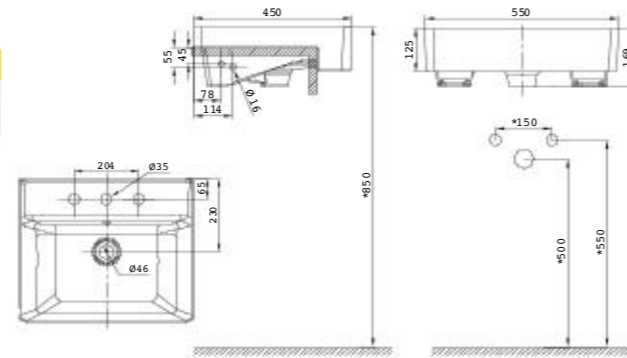

CCASF419-1080411FO

L450 x W600 x H110 mm