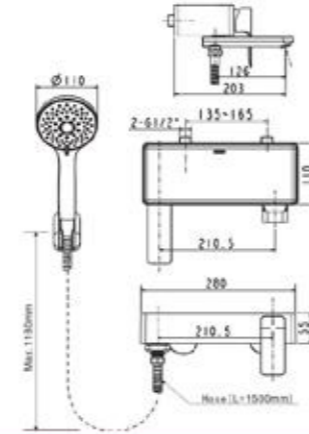

BATH & SHOWERS

FFAS1311-601500BC0

FFAS1300-601500BC0

FFAS1336-709500BFO

FFAS1322-708500BC0

BATH & SHOWERS

FFAS1321-608500BC0

BATHTUBS

BTAS6719-032AS00C5

L1700 x W850 x H580 mm
Acrylic with E-Fibre Reinforcement

BTAS6719-632AS00C5

L1700 x W850 x H580 mm
Acrylic with E-Fibre Reinforcement

BTAS6719-002AS00C4

L1705 x W855 x H590 mm
Acrylic with E-Fibre Reinforcement