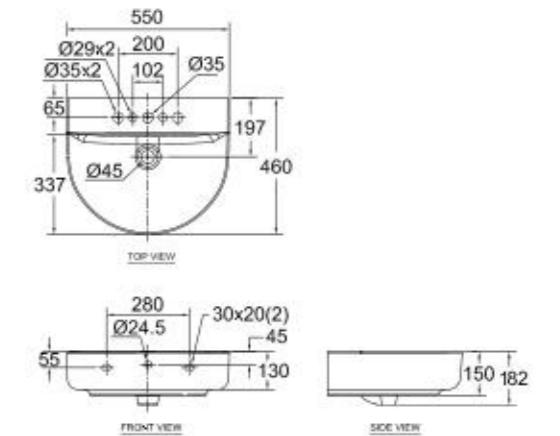

CL05531-6DACTLW

L550 x W460 x H150 mm