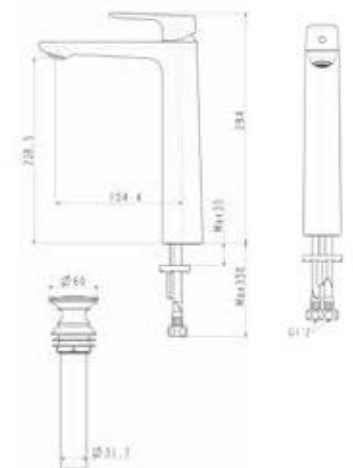

Signature
Basin Mono

FFAS1706-1015LOBTO

Signature
Extended Basin Mono

FFAS1701-1015LOBCO

Signature
Basin Mixer With
Pop-Up Drain

FFAS1701-1015LOBCO

Signature
Extended Basin Mixer With
Pop-Up Drain

FFAS1702-1015LOBCO