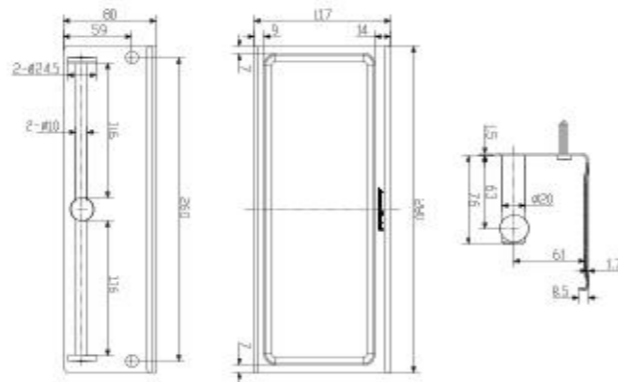

ACCESSORIES

FFAS1493-908500BF0

Concept Round
Double Tissue Holder
with Shelf

FFAS1499-908500BC0