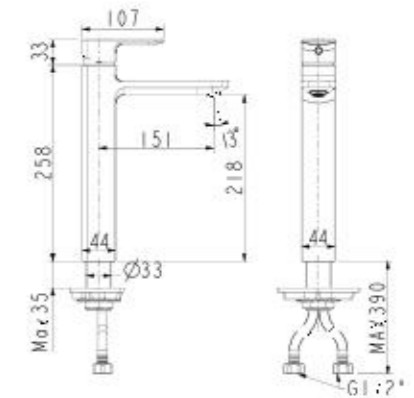

FFAS1302-102500BFO