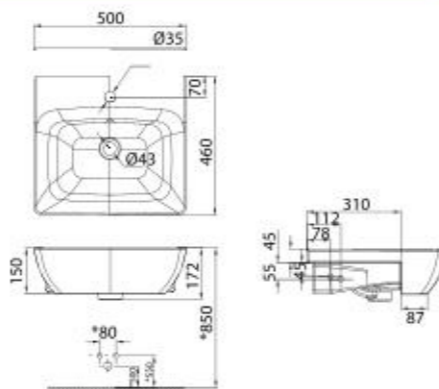

WASH BASINS

Milano
550mm Vessel Wash Basin

CCASF650-1000410F0

L550 x W369 x H140 mm

Milano
500mm Semi-Counter Wash Basin

CCASF301-1010410F0

L500 x W460 x H172 mm

BASIN FAUCETS