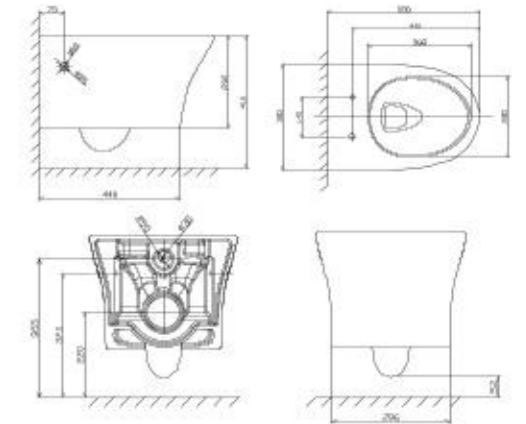

BASIN

Compatible with:
Concealed Cisterns

Signature Wall Hung Toilet

CCAS2140-0220400FO

L550 x W382 x H290 mm

Double Vortex with Hygiene Rim
3/4.5L Single Flush
220mm, P Trap
Elongated Bowl