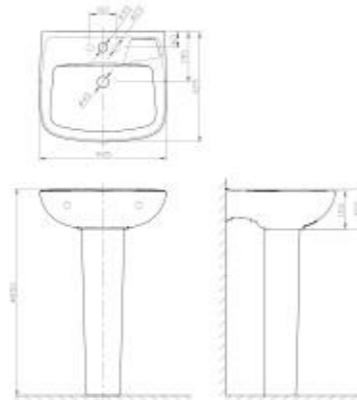

*OPTIONAL

FULL PEDESTAL WASH BASINS

Neo Modern
550mm Full Pedestal
Wash Basin

**CL0953I-6DAL21B/
CLF711F-6DATI**

L553 x W450 x H860 mm

New Codie
Full Pedestal 430mm
Square Wash Basin

CCAS0560-1010400C0

L495 x W430 x H850 mm