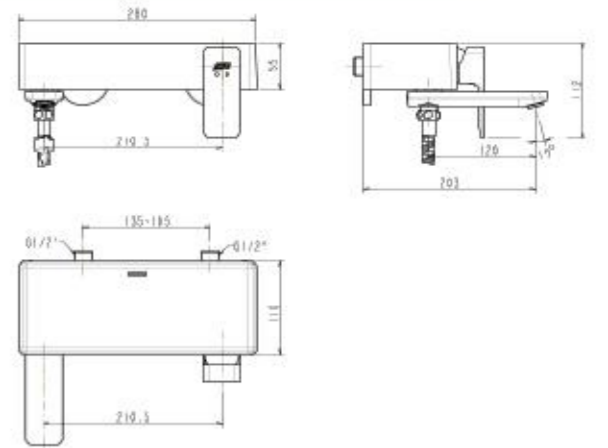

FFAS1311-609500BCO