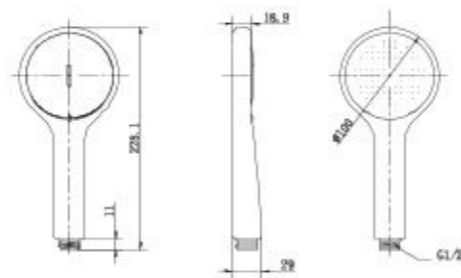

GENIE Hand Shower
- Steel Grey

GENIE Hand Shower
- Aquamarine

GENIE Hand Shower
- Petal Pink