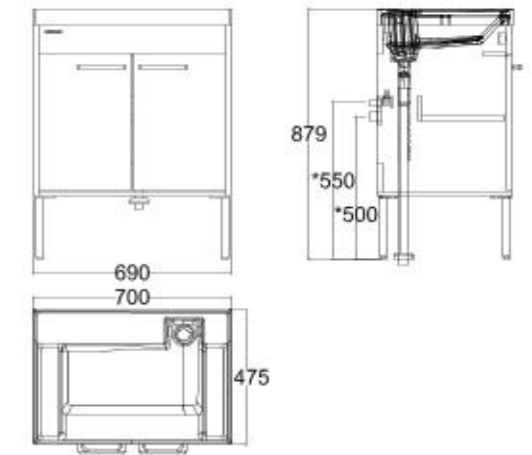

CVASCT70-SNIH400C0

L700 x W475 x H879mm

2 Door
1-Hole Integrated Wash Basin

Alpine Wood / Matt White CVASCT70-SNIH400C0