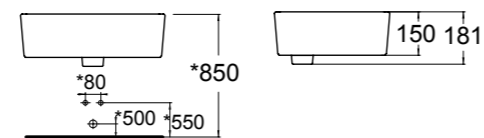

Washdown
3/4.2 Dual Flush
190mm, P trap
Elongated Bowl

WASH BASINS

Square Thin
500mm Vessel Wash Basin

CCASF611-0000410F0

L500 x W400 x H181 mm

WASH BASINS

Square Thin
500mm Vessel with Deck
Wash Basin

CCASF613-1010410F0