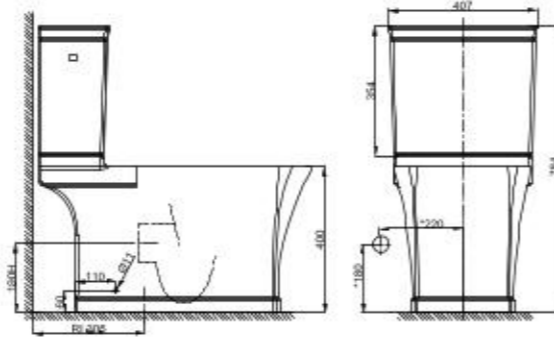

L750 x W407 x H784 mm
Double Vortex
3/4.5 L Dual Flush
305 mm, S-Trap
190 mm, P-Trap
Elongated Bowl

Compatible with:
Concealed Cisterns

KASTELLO
Square Wall Hung Toilet

CCAS2131-0220400FO

L552 x W360 x H290
Double Vortex with Hygiene Rim
3/4.5L Dual Flush
220mm, P-Trap