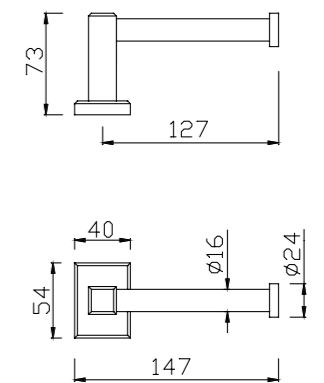

FFAS0487-908500BFO

Concept Square
Vertical Paper Holder