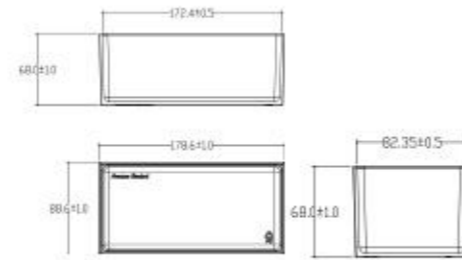

CVASSB18-SE0T500C0

L172.6 x W89 x H88.6 mm

Storage Tray 180mm