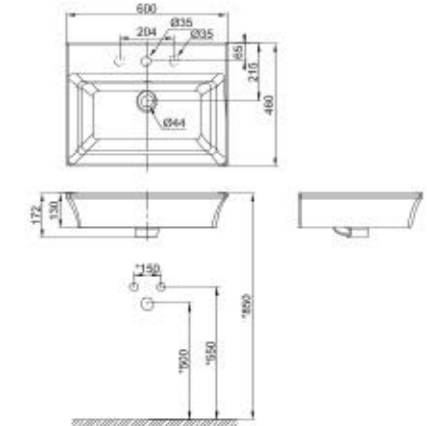

WASH BASINS

CCASF525-1010410FO

L600 x W460 x H172 mm