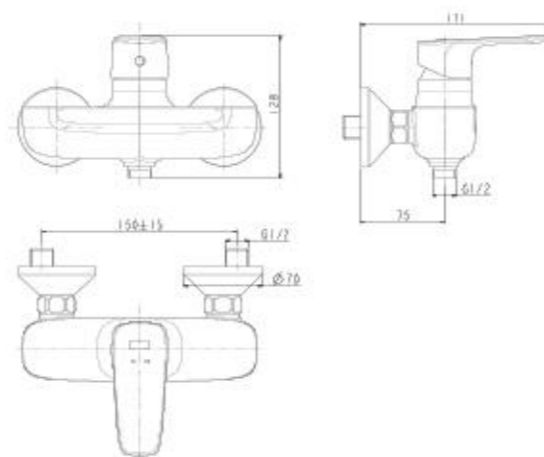

FFAS1712-709500BCO