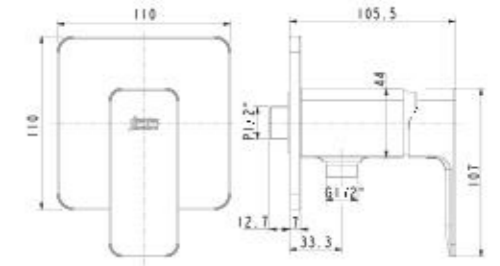

BATH & SHOWERS

Acacia Evolution
Exposed Shower Mono

FFAS1326-701500BFO