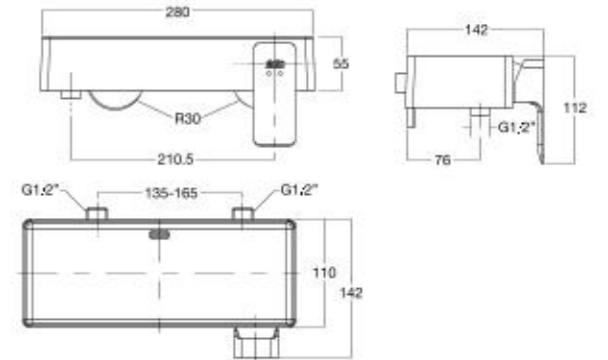

FFAS1312-702500BFO