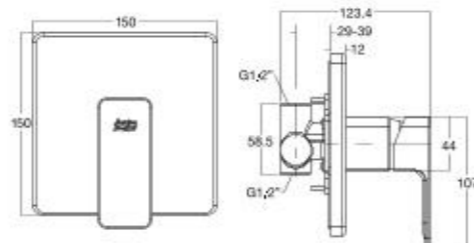

FFAS1322-708500BC0