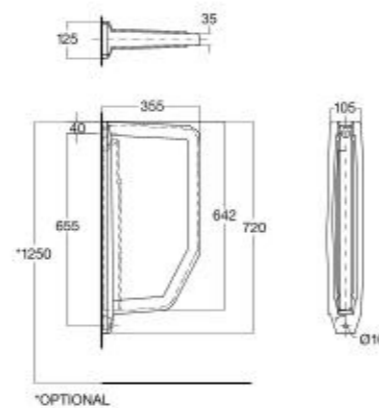

XXXX (TBA)

L125 x P355 x H720 mm