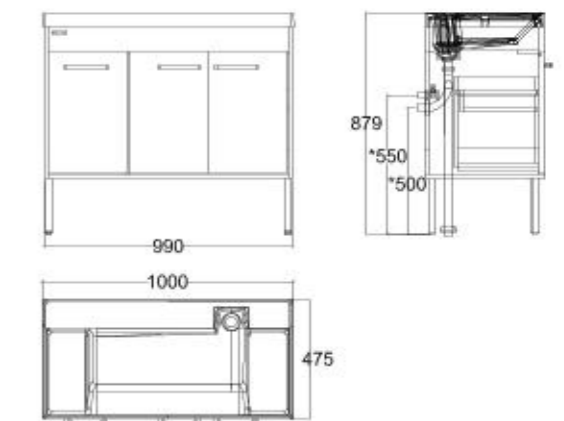

Contempo
Freestanding Vanity 1000mm

CVASCT10-SHIH400C0

L1000 x W475 x H879mm

2 Door 1 Drawer
1-Hole Integrated Wash Basin

Alpine Wood / Matt White CVASCT10-SHIH400C0