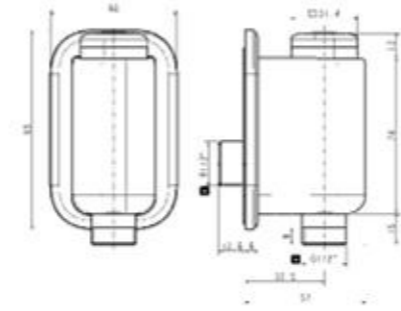

SHOWER MONO

EasyFLO
Exposed Shower Mono

FFAST825-709500BF0 (Chrome)
FFAST825-709440BF0 (Matt Black)
FFAST825-709090BF0 (Glossy White)

Only for Chrome

EasyFLO
Concealed Shower Mono