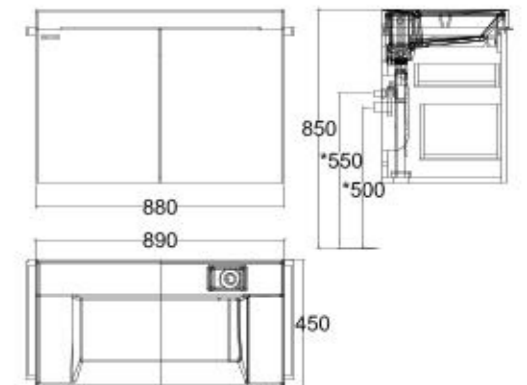

Tower rail is sold separately.

ACCESSORIES

CITY

City
Towel Hanger

CVASCV42-ST0A410C0

VANITIES

MODERN LUXE

Modern Luxe
Freestanding Vanity 900mm