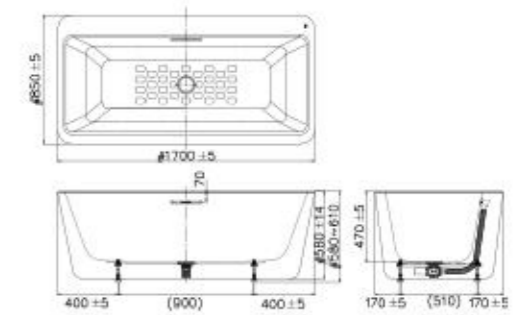

Acacia Evolution
1.7M Acrylic Seamless
Freestanding Tub

BTAS6719-032AS00C5

L1700 x W850 x H580 mm
Acrylic with E-Fibre
Reinforcement