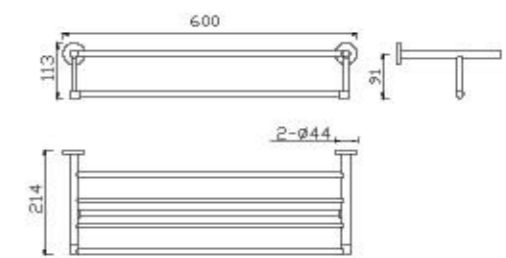

Concept Round
Towel Ring