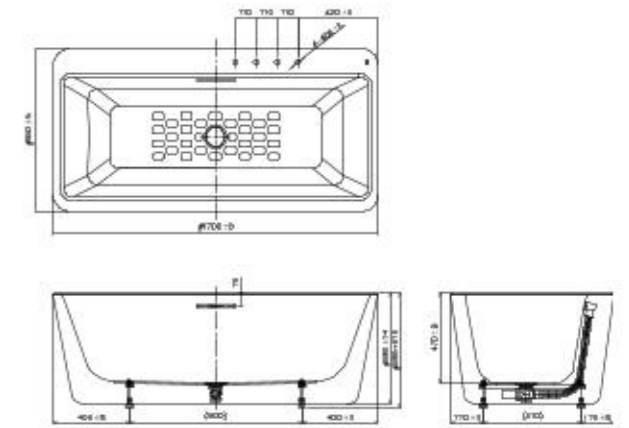

BATHTUBS

BTAS6719-032AS00C5

L1700 x W850 x H580 mm
Acrylic with E-Fibre Reinforcement