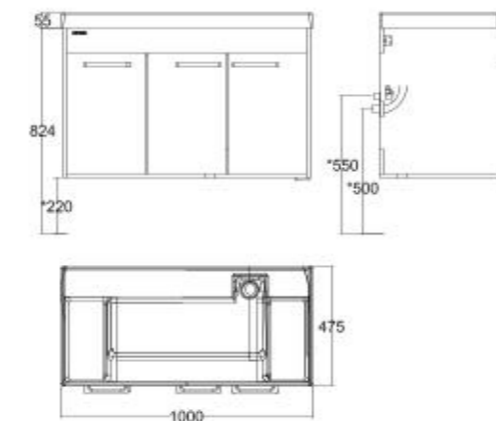

CVASCT10-SH1H401CO

L1000 x W475 x H659mm

2 Door 1 Drawer
1-Hole Integrated Wash Basin

Alpine Wood / CVASCT10-SH1H401CO
Matt White

City
Wall-Hung Vanity 600mm