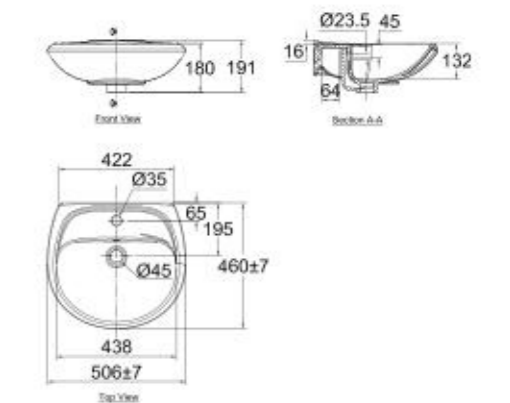

CL09791-6DAB

L506 x W460 x H191 mm