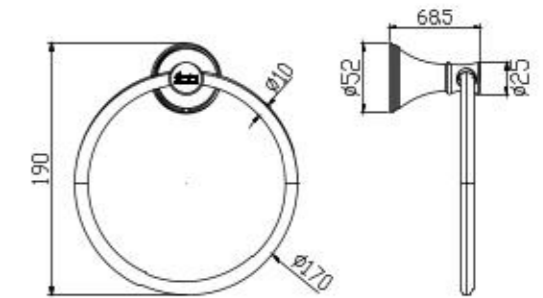

FFAS0290-908500BCO

KASTELLO
Glass Holder