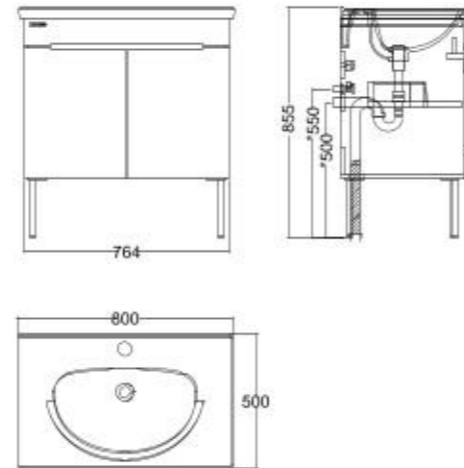

CVASME80-SN1W200C0

L800 x W500 x H855mm

2 Door
1-Hole Integrated Wash Basin

☐ Picket White / Silver Lining CVASME80-SN1W200C0

Modern Edge Wall-Hung Vanity 800mm