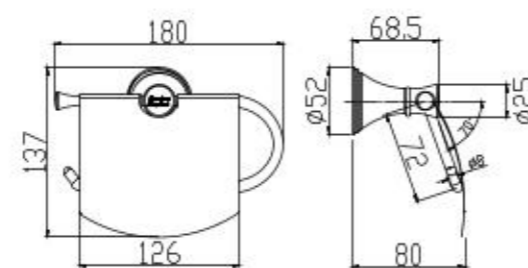

FFAS0287-908500BCO