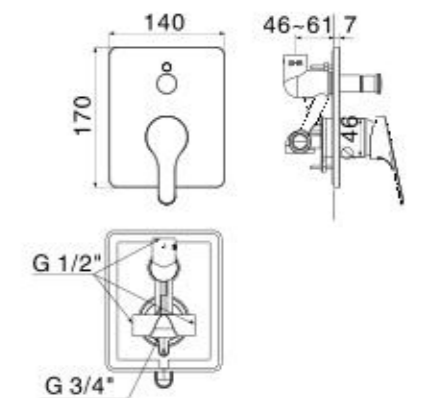

FFAS1420-609500BCO