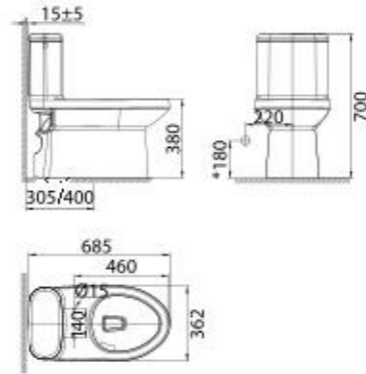

ONE-PIECE TOILETS

Acacia Evolution One-Piece Toilet

CL20072-6DACTCB

L747 x W385 x H654 mm
 Double Vortex
 2.6/4 L Dual Flush
 305 mm, S-Trap
 Elongated Bowl

Cadet One-Piece Toilet

CCAS1841-0220400C0

L685 x W362 x H700 mm
 SiphonMax
 4/6 L Dual Flush
 305 mm, S-Trap
 Elongated Bowl