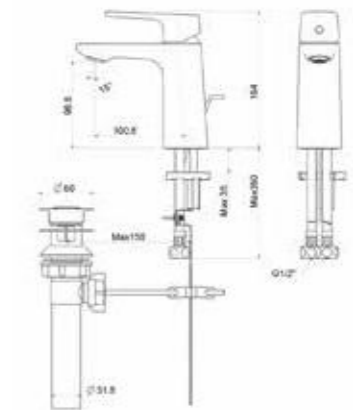

Signature
Basin Mono

FFAS1706-1015LOBTO

Signature
Extended Basin Mono

FFAS1701-1015LOBCO

Signature
Basin Mixer With
Pop-Up Drain

FFAS1701-1015LOBCO

Signature
Extended Basin Mixer With
Pop-Up Drain

FFAS1702-1015LOBCO