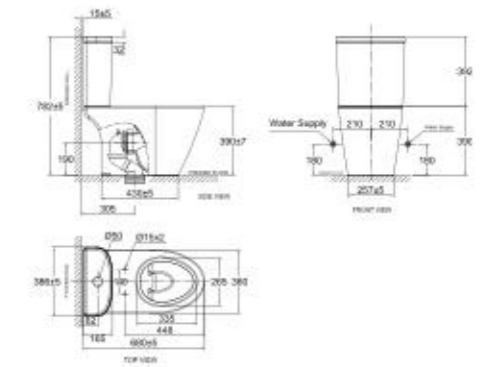

L740 x W385 x H760 mm
 Double Vortex
 2.6/4 L Dual Flush
 305 mm, S-Trap
 Elongated Bowl

CLOSE COUPLED TOILETS

Compact Codie Close-Coupled Toilet

CL24075-6DACTCB

L680 x W386 x H782 mm
 Washdown
 3/4.2 L Dual Flush
 305 mm, S-Trap
 Semi-Elongated Bowl