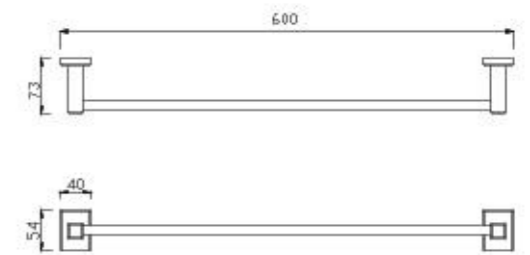

FFAS0489-908500BFO

ACCESSORIES

Concept Square
Towel Ring

FFAS0490-908500BFO

Concept Square
Single Tissue Holder
with Shelf

FFAS0498-908500BC0

Concept Square
Towel Bar

FFAS0493-908500BFO