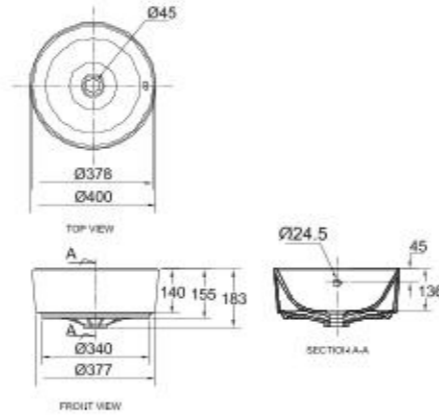

KEY FEATURES AND TECHNOLOGIES

TECHNOLOGY

THINEDGE TECHNOLOGY

Made with our latest technology for a sleek silhouette.

VESSEL WASH BASINS

Acacia Evolution Round Vessel Wash Basin

CL0509H-2CANZLA

L400 x W400 x H181 mm