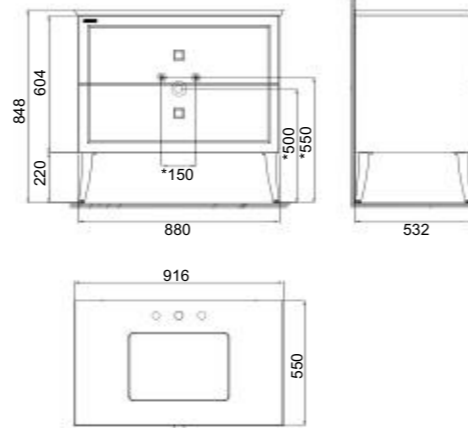

CVASCC90-SF4W200CO

L916 x W550 x H848mm

2 Drawer
1-Hole/ 3-Hole Under Counter Wash Basin

☐ Picket White / Silver Lining CVASCC90-SFIW200CO (1 Hole)
☐ CVASCC90-SF4W200CO (3 Holes)
☒ Midnight Blue

Classic Chic Freestanding Vanity 900mm