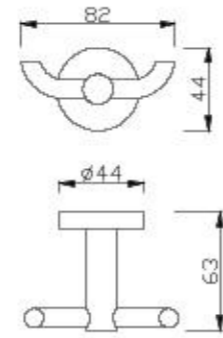

ACCESSORIES

Concept Round
Robe Hook

FFAS1481-908500BFO

Concept Round
Soap Dish