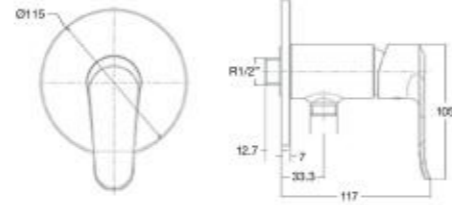

FFAS0726-701500BFO