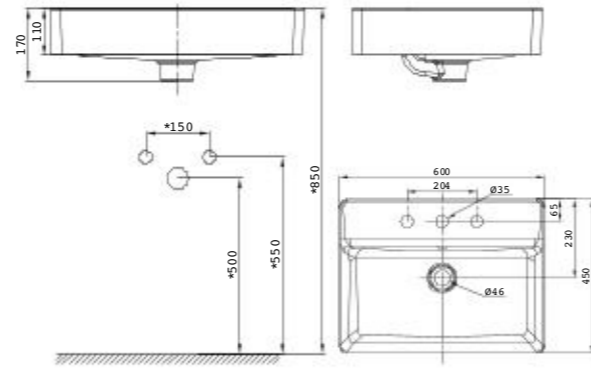

CCASF420-1080411FO

L450 x W600 x H110 mm