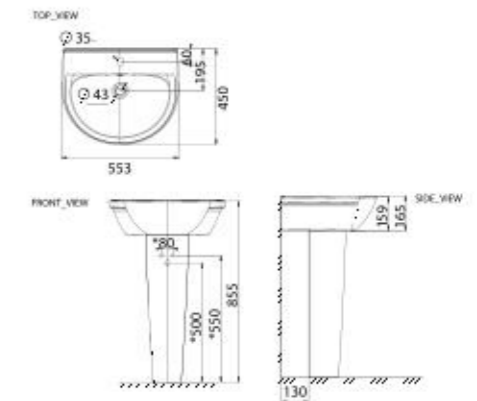

**CL09531-6DAL21B/
CLF711F-6DATI**

L553 x W450 x H860 mm