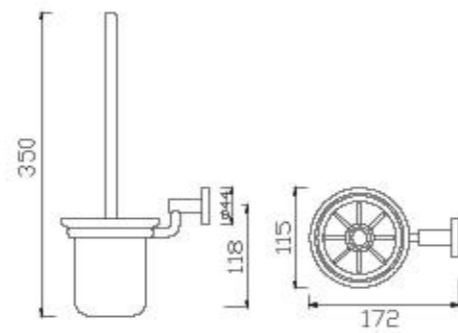

FFAS1493-908500BF0

Concept Round
Double Tissue Holder
with Shelf

FFAS1499-908500BC0

Concept Round
Double Towel Bar

FFAS1494-908500BF0

Concept Round
Toilet Brush

FFAS1486-908500BF0

Concept Round
Towel Shelf