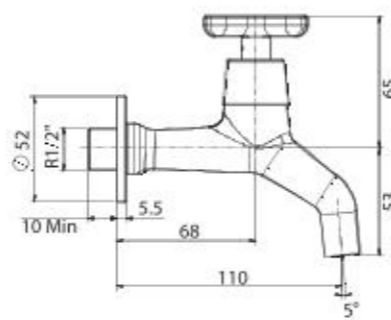

FFAST702-000500BFO