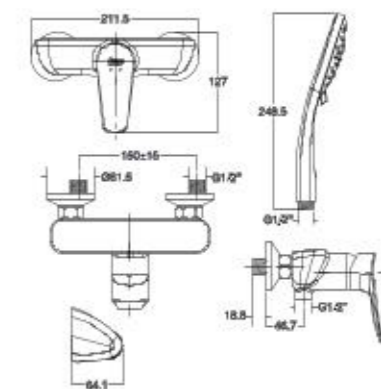

BASIN FAUCETS

FFAS0902-102501BFO

FFAS0904-102500BCO

FFAS0904-102501BFO

BATH & SHOWERS

FFAS0926-702500BFO

FFAS0912-729500BCO

FFAS0911-629500BCO

FFAS0912-702500BCO