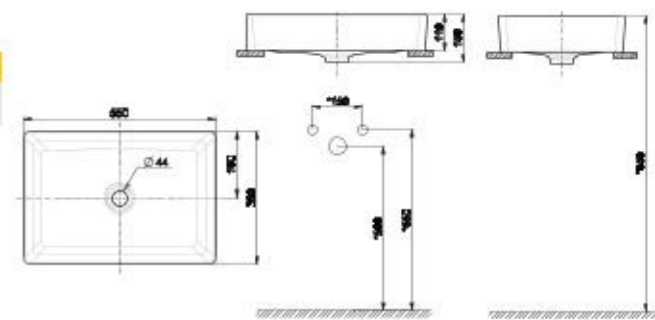

CCASF411-1000410C0

L420 x W420 x H110 mm

Acacia SupaSleek 550mm Vessel

CCASF412-1000410F0

L380 x W550 x H110 mm

Acacia SupaSleek Vessel with Deck

CCASF420-1010411F0

L450 x W600 x H110 mm