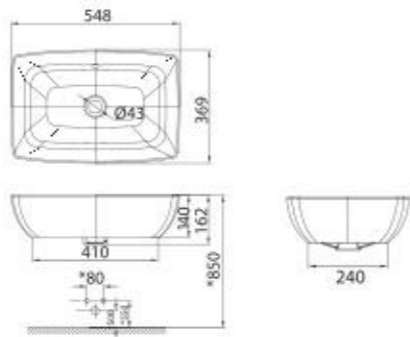

Milano
500mm Semi-Counter Wash Basin

CCASF301-1010410F0

L500 x W460 x H172 mm