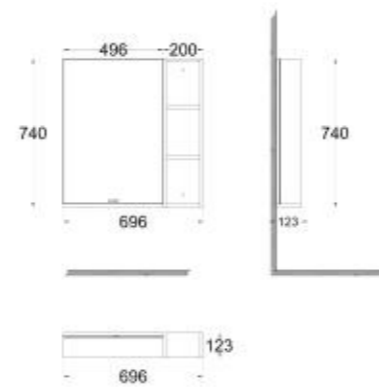

L500 x W145 x H750mm

MODDINO

Moddino
Mirror with Side Cabinet 700mm

CVASMD70-SGOE100CO

L696 X W123 X H740mm

Moddino
Mirror 500mm

CVASMD50-SMOW200CO

L500 x W25 x H760mm