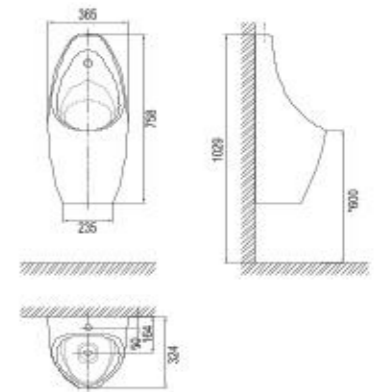

CCAS6737-3200410C1 (Top Inlet)
CCAS6737-3100410C1 (Back Inlet)

L365 x P324 x H758 mm

Flexbrook Urinal