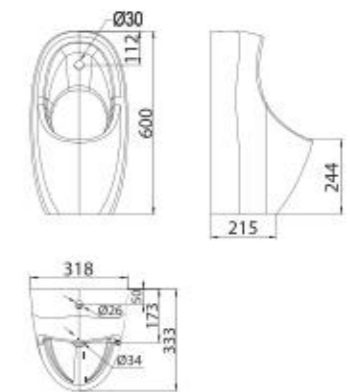

CCAS6510-3200410C0 (Top Inlet)
CCAS6510-3100410C0 (Back Inlet)

L318 x P333 x H600 mm

Neo Modern Urinal