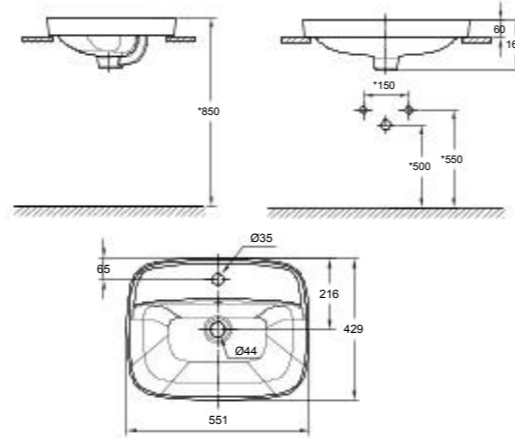

BASIN

CCAS0420-1010410FO

L551 x W429 x H50 mm