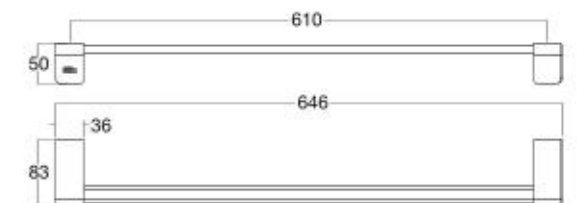

FFAS1393-908500BFO

Acacia Evolution
Paper Holder