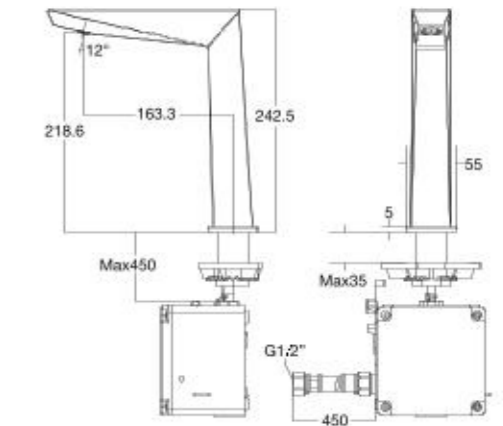

Line-Sensor Technology
Square Extend Sensor Faucet

FFAS8510-D00500BC0
FFAS8510-A00500BC0

Line sensor at the spout
With PCA aerator to ensure stable
water flow under high pressure
Safety stop at 59 sec
AC 220V, 50Hz or
6V alkaline battery