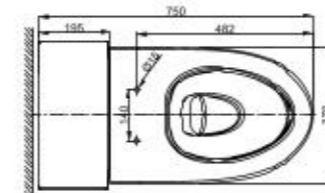

C2781001-1MA21 (S-Trap)
C2781301-1MA21 (P-trap)

L750 x W407 x H784 mm
Double Vortex
3/4.5 L Dual Flush
305 mm, S-Trap
190 mm, P-Trap
Elongated Bowl