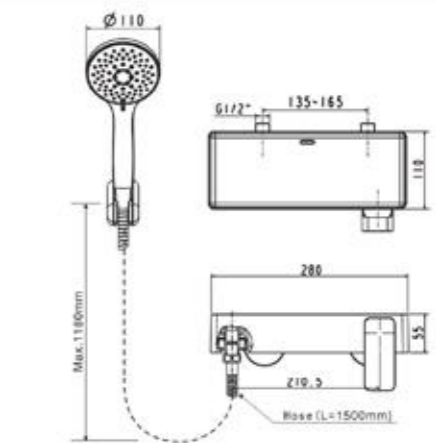

FFAS1312-701500BFO