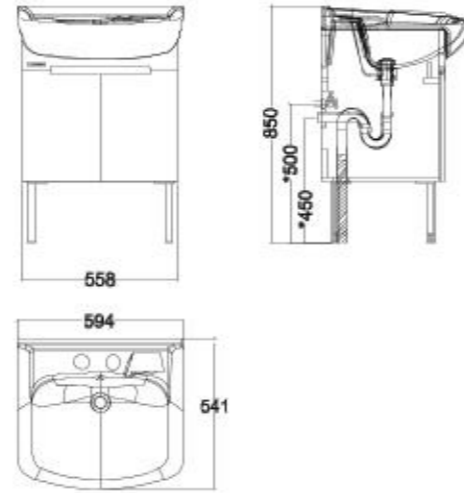

VANITIES

MODERN EDGE

Modern Edge Freestanding Vanity 600mm

CVASME60-SN1W200C0

L594 x W540 x H850mm

2 Door
1-Hole/ 2-Hole Integrated Wash Basin

Picket White / Silver Lining CVASME60-SN1W200C0 (1 Hole)
CVASME60-SN2W202C0 (2 Holes bundle with faucet)