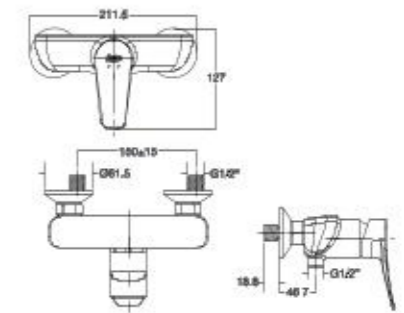

FFAS0912-729500BCO