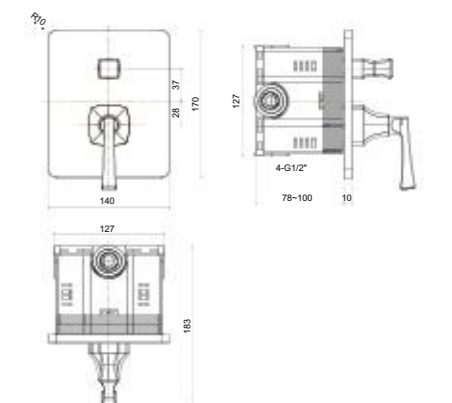

FFAS1622-708500ZCO