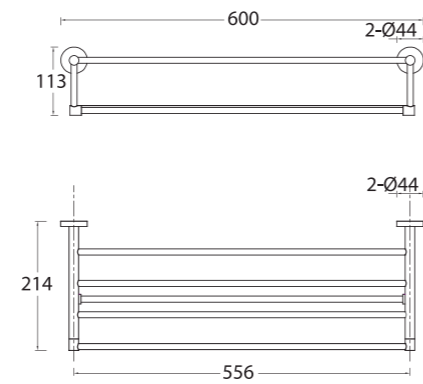

FFAS1495-908500BFO