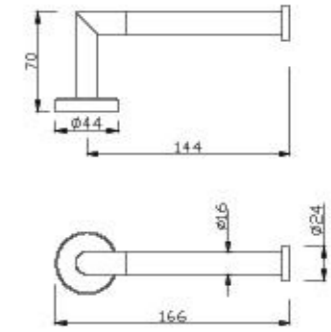

FFAS1487-908500BFO

Concept Round
Vertical Paper Holder