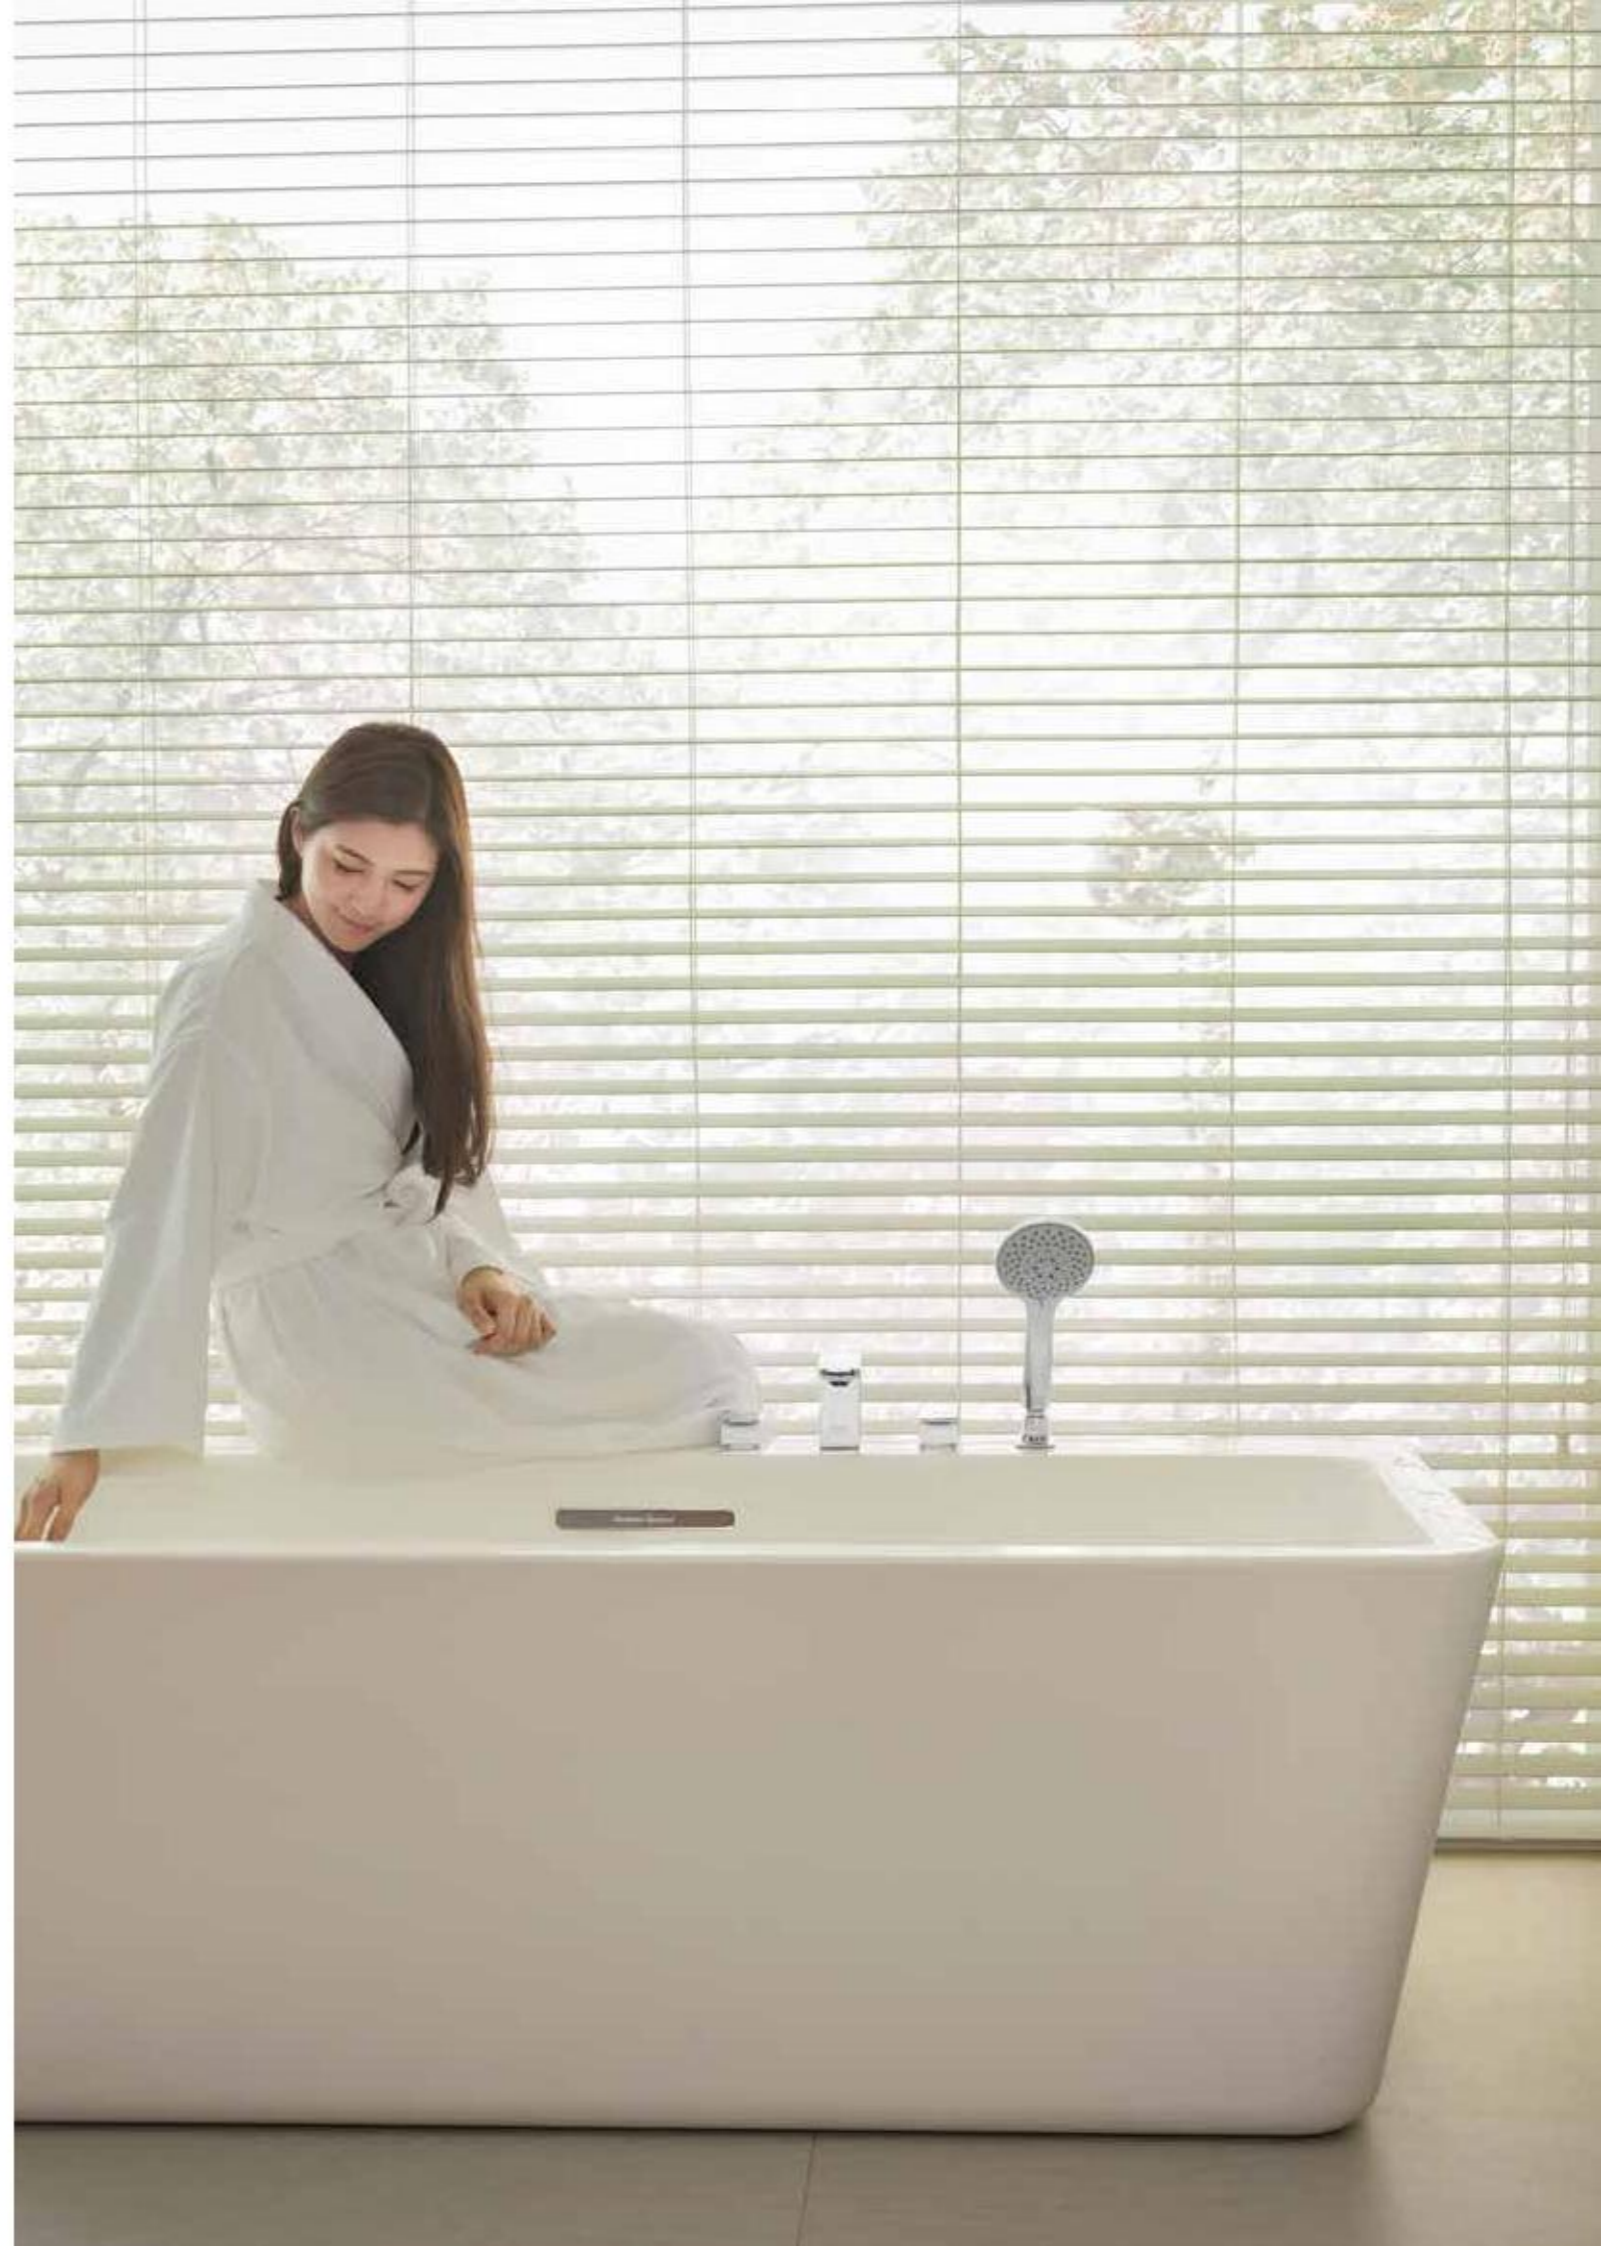

BTAS6512-0520400C5

L1500 x W700 x H430 mm

Acrylic with E-Fibre
Reinforcement