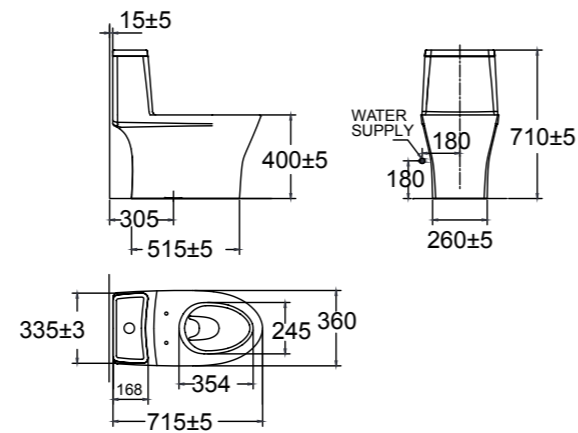

TOILETS

Flexio
One-Piece Toilet

CL25300-6DACTST

L715 x W360 x H710 mm

Washdown
3/4.2 L Dual Flush
305 mm, S-Trap
Elongated Bowl

Flexio
One-Piece Toilet

CL25305-6DACTPT

L715 x W367 x H720