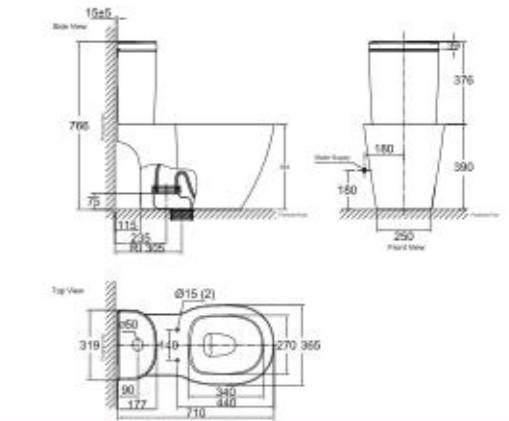

ONE-PIECE TOILETS

Acacia Evolution One-Piece Toilet

CL20072-6DACTCB

L747 x W385 x H654 mm
Double Vortex
2.6/4 L Dual Flush
305 mm, S-Trap
Elongated Bowl

Cadet One-Piece Toilet

CCAS1841-0220400C0

L685 x W362 x H700 mm
SiphonMax
4/6 L Dual Flush
305 mm, S-Trap
Elongated Bowl

New Codie II One-Piece Toilet

CCAS2033-0200400C0

L709 x W357 x H712 mm
Washdown
3/4.5 L Dual Flush
305 mm, S-Trap
Elongated Bowl

CLOSE COUPLED TOILETS

Acacia Evolution Close-Coupled Toilet

CL23075-6DACTCB

L740 x W385 x H760 mm
Double Vortex
2.6/4 L Dual Flush
305 mm, S-Trap
Elongated Bowl

CLOSE COUPLED TOILETS

Compact Codie Close-Coupled Toilet

CL24075-6DACTCB

L680 x W386 x H782 mm
Washdown
3/4.2 L Dual Flush
305 mm, S-Trap
Semi-Elongated Bowl

Concept D-Shape Close-Coupled Toilet

CL27055-6DACTST

L710 x W365 x H766 mm
Washdown
3/4.5 L Dual Flush
305 mm, S-Trap
U-Shape Bowl

WALL HUNG TOILETS

CL3119B-6DACTPT

L555 x W376 x H360 mm
Double Vortex
3/4.5 L Dual Flush
230 mm, P-Trap
Elongated Bowl

CCAS2105-0220400A0

L560 x W365 x H352 mm
Washdown
3/4.5 L Dual Flush
230 mm, P-Trap
Round Bowl