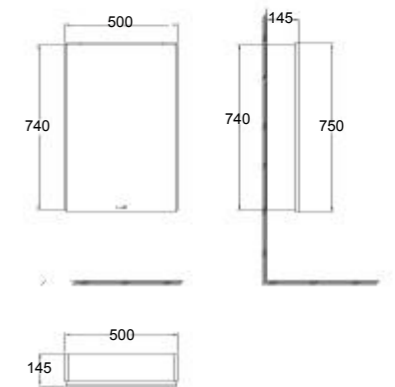

CVASMD50-SCOE100CO

L500 x W145 x H750mm

MODDINO