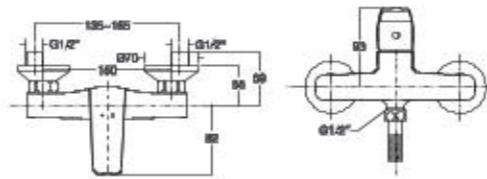

FFAS0412-709500BC0