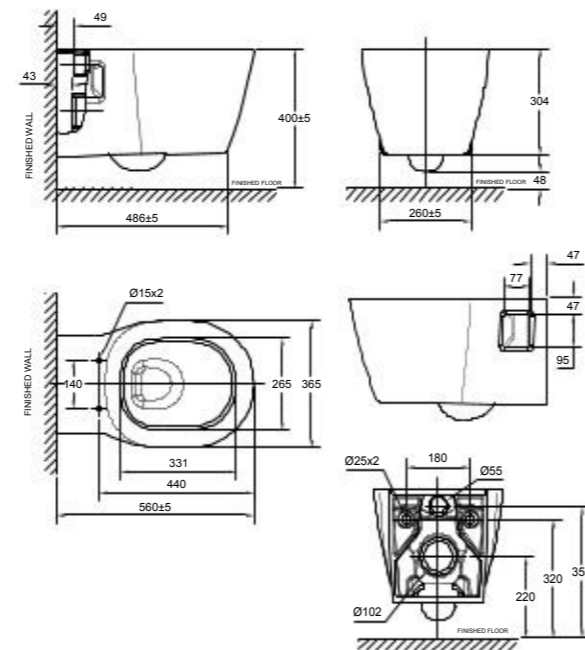

Compatible with:
Concealed Cisterns

Concealed Flush Valve

Concept Oblong
(Best Design Match)

Concept Pillow

Concept Arc Dual FV

Concept Nuovo
Wall Hung Toilet

CCAS2105-0220400A0

L560 x W365 x H352 mm

Washdown
3/4.5 L Dual Flush
230 mm, P-Trap
Round Bowl