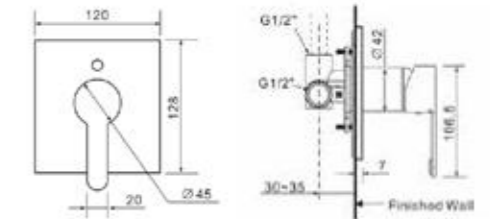

FFAS6522-709500BCO

FFAS6512-701500BFO