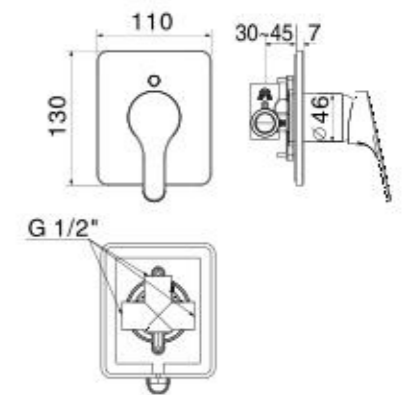

FFAS1422-709500BCO