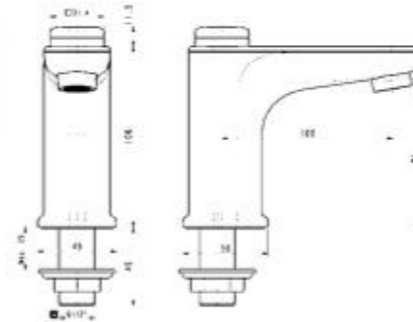

BASIN MONO

FFAST823-109500BFO (Chrome)
FFAST823-109440BFO (Matt Black)
FFAST823-109090BFO (Glossy White)

Only for Chrome