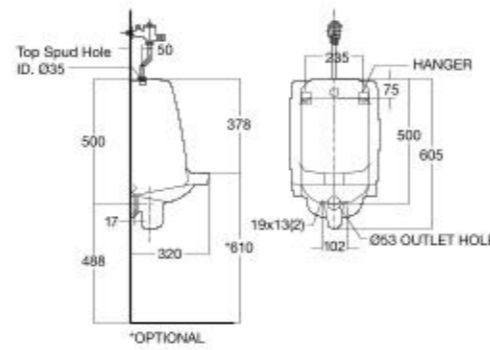

CCAS6401-3200410C0 (Top Inlet)
CCAS6401-3100410C0 (Back Inlet)

L355 x P320 x H615 mm

Active Urinal