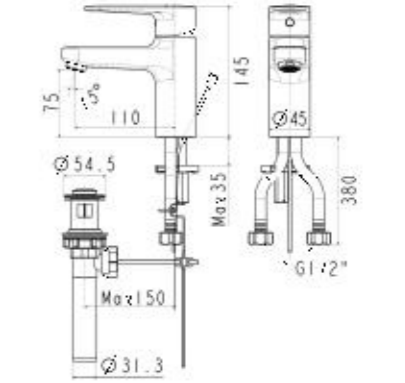

FFASB201-101500BC0