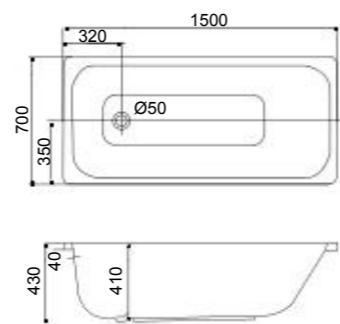

DROP-IN TUBS

BTAS6719-002AS00C4

L1705 x W855 x H590 mm

Acrylic with E-Fibre
Reinforcement

BTAS2708-0520400C5

L1700 x W700 x H425 mm

Scratch & Wear Resistant
Cast Iron

BTAS6512-0520400C5

L1500 x W700 x H430 mm

Acrylic with E-Fibre
Reinforcement