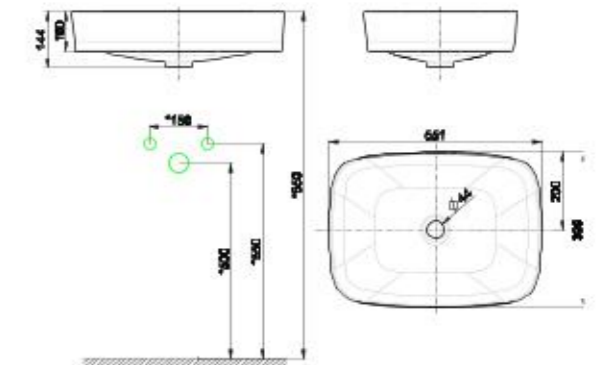

BASIN

CCAS0628-0000410FO

L551 x W399 x H100 mm