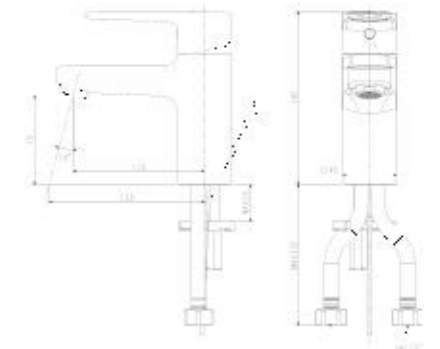

FFASB201-101501BF0