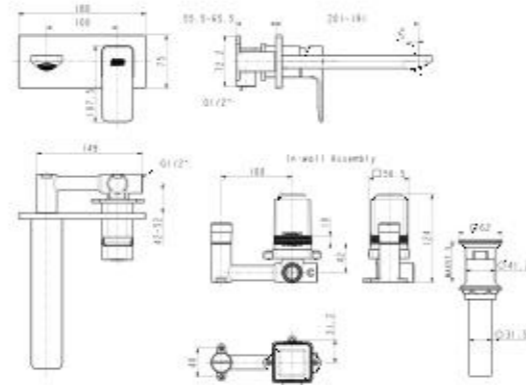

BASIN FAUCETS

FFAS1304-101500BCO