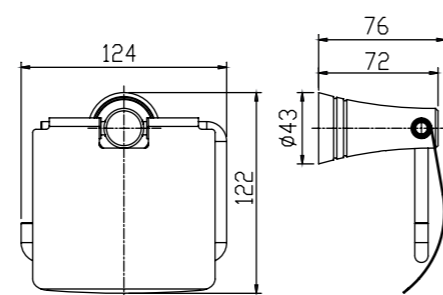

FFAS6586-908500BFO