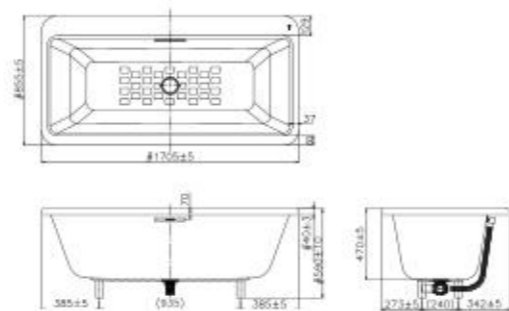

Milano
1.7M Cast Iron Drop-in Tub

BTAS2708-0520400C5

L1700 x W700 x H425 mm

Scratch & Wear Resistant
Cast Iron