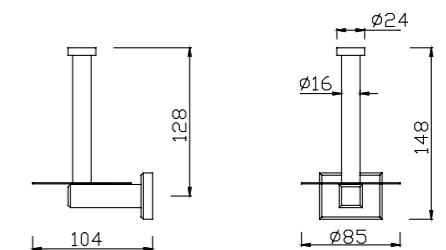

FFAS0488-908500BFO