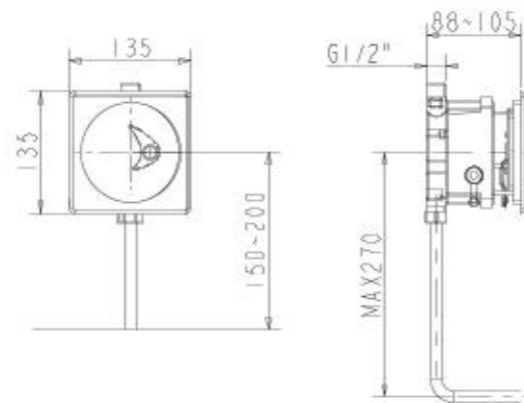

Concealed Sensor Flush Valve

- FFAS8004-005500BC0 (DC)
- FFAS8014-005500BC0 (AC)
- FFAS8004-0C1500BC0

Infrared sensor distance of 40 to 80 cm
Pre-flush 1.5s, Post flush 8s
6V DC lithium battery or 220V AC

Exposed Urinal Flush Valve