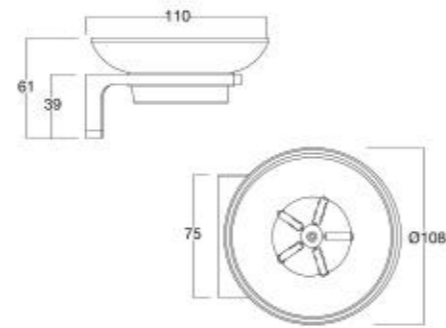

FFAS1382-908500BFO

Acacia Evolution
Towel Ring