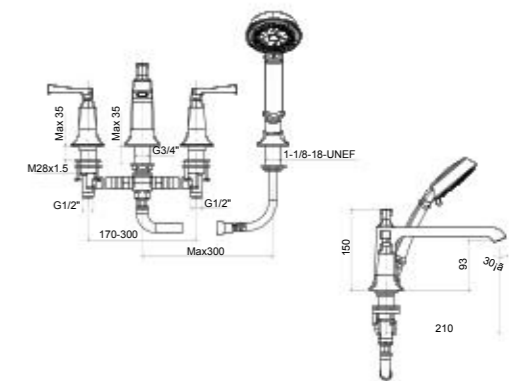

FFAS1600-601500BCO