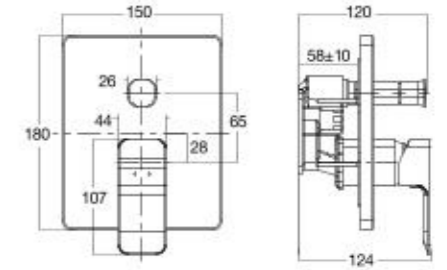

BATH & SHOWERS

FFAS1321-608500BC0