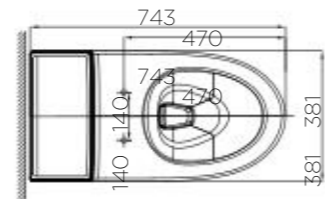

CCAS2025/2026

L743 W381 x H695 mm
SiphonMax with Power Rim
3.8 L Single Flush
305/400 mm, S-Trap
Elongated Bowl

KASTELLO
Close Coupled Toilet