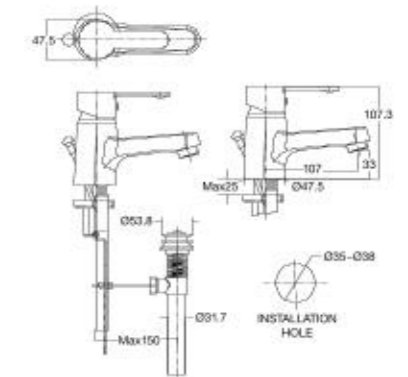

BASIN FAUCETS

**Seva
Basin Mono**

FFAS6506-101500BF0

**Seva
Basin Mixer with Pop-up Drain**

FFAS6501-101500BC0

**Seva
Basin Mixer**

FFAS6501-102500BF0

BATH & SHOWERS