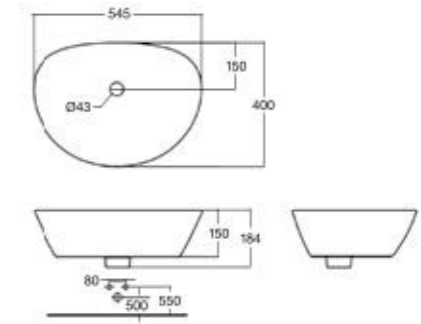

Washdown
3/4.5 L Dual Flush
305 mm, S-Trap
Elongated Bowl

WASH BASINS

Neo Modern
Vessel Wash Basin

CCASF633-0000410F0

L545 x W400 x H184 mm

Neo Modern
550mm Full Pedestal
Wash Basin

**CL09531-6DAL21B/
CLF711F-6DATI**