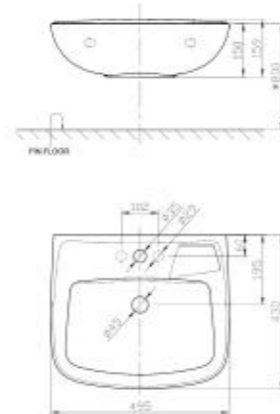

CCAS1530-1010410C0

L495 x W430 x H195 mm

New Codie
Wall Hung 430mm
Square Wash Basin

CCAS1560-1010410C0

L495 x W430 x H159 mm

New Codie
Wall Hung Corner Wash Basin

CCAS0220-1010410C0

L390 x W350 x H182 mm