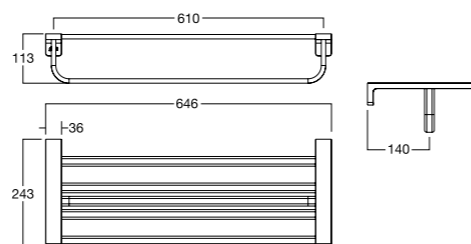

ACCESSORIES

FFAS1395-908500BFO