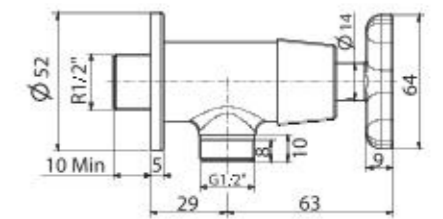

FFAST704-701500BFO