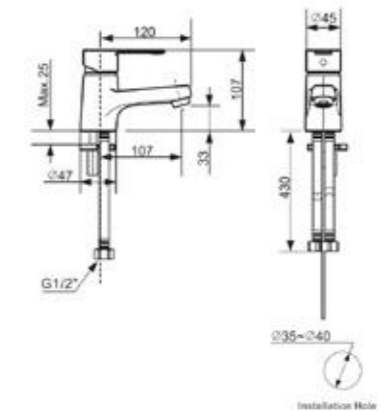

BASIN FAUCETS

**Seva
Basin Mono**

FFAS6506-101500BF0

**Seva
Basin Mixer with Pop-up Drain**

FFAS6501-101500BC0

**Seva
Basin Mixer**

FFAS6501-102500BF0

BATH & SHOWERS