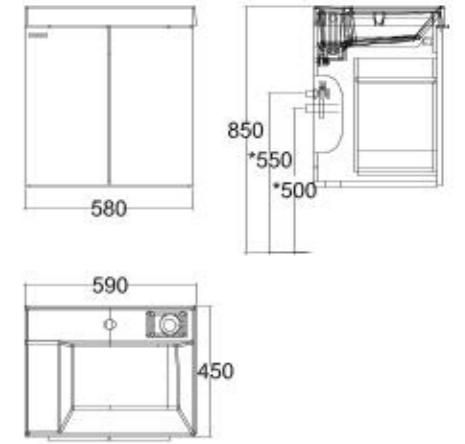

CVASCV60-SH1W201CO

L590 x W450 x H619mm

1 Door 1 Drawer
1-Hole Integrated Wash Basin

Picket White / Silver Lining CVASCV60-SH1W201CO (Left door)
CVASCV60-SH1W202CO (Right door)

Shadow Gray / Matt White CVASCV60-SHIG801CO (Left door)
CVASCV60-SHIG802CO (Right door)

Cathedral Gray / Matt White CVASCV60-SHIG701CO (Left door)
CVASCV60-SHIG702CO (Right door)

City
Wall-Hung Vanity 800mm