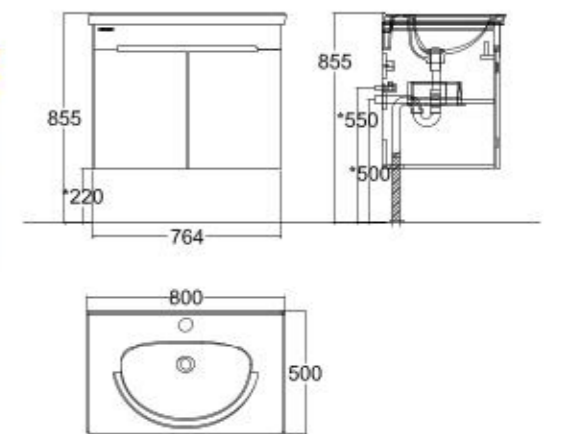

CVASME80-SN1W201C0

L800 x W500 x H635mm

2 Door
1-Hole Integrated Wash Basin

☐ Picket White / Silver Lining CVASME80-SN1W201C0

Modern Edge Freestanding Vanity 900mm