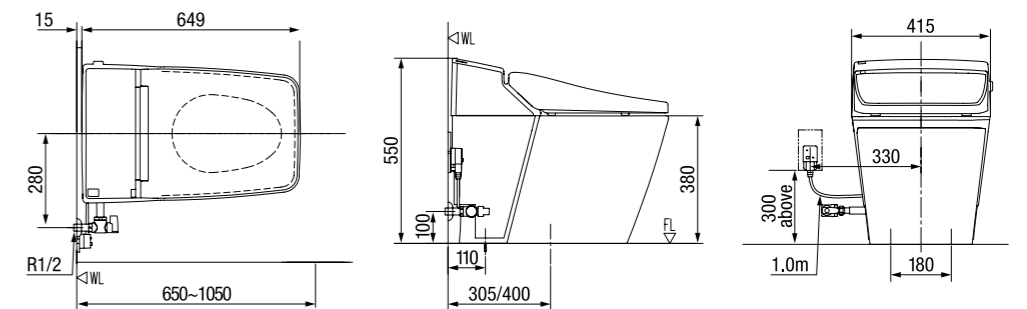

<PLAT>

- ① BIDET : C831000E
- ② TOILET : C360000C
- ③ ANGLE VALVE : C632200Z

	Acacia Evolution Shower Toilet Auto Seat & Cover	Acacia Evolution Shower Toilet Manual Seat & Cover
Product Code	CEAS5006-001A400C0 (305mm) CEAS5007-001A400C0 (400mm)	CEAS5006-0000422C0
Flushing System	SiphonMax	SiphonMax
Flush Volume	3.5 / 5 L	3.5 / 5 L
Dimensions (L x W x H)	649 x 415 x 550 mm	649 x 415 x 550 mm
Rough In	305 / 400 mm, S-Trap	305 / 400 mm, S-Trap
Hygiene		
Anti-Bacterial Protection	Seat (SIAA Standard) Cover Nozzle Remote Control	• • • •
Oscillating	•	•
Nozzle	Dual Nozzles	Dual Nozzles
Nozzle Position Adjustment	5 Levels	5 Levels
Posterior Cleansing	•	•
Narrow Cleansing (Posterior)	•	•
Feminine Air Bubble Soft Cleansing	•	•
Super Wide Cleansing (Feminine)	•	•
Nozzle Shutter	•	•
Self-Cleaning Nozzle	•	•
Comfort		
Heated Seat (Adjustable Temperature)	6 Levels	6 Levels
Dryer (Adjustable Temperature)	3 Levels	3 Levels
Warm Water Supply System	Instant Heating	Instant Heating
Deodorizer	•	•
Massage	•	•
Convenience		
Quick-Detach Seat Cover	•	•
Seat Sensor	•	•
Auto Seat & Cover	•	-
Slow-Closing Seat & Cover	•	•
Auto Flush	•	•
Remote Control	•	•
Aqua Ceramic	•	•
ComforClean	•	•
Energy Saving		
One-Touch Power Saver (8Hr)	•	•