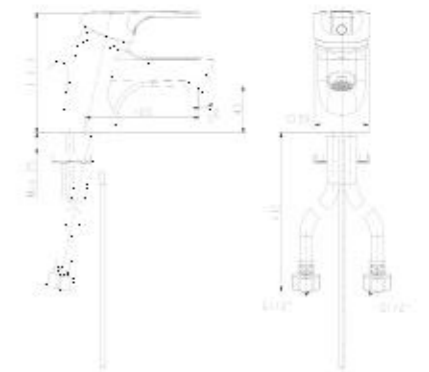

FFAS1401-101501BFO