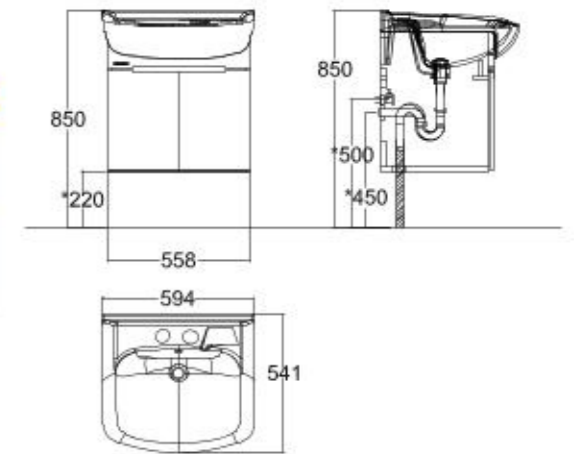

VANITIES

MODERN EDGE

Modern Edge Wall-Hung Vanity 600mm

CVASME60-SN1W201C0

L594 x W540 x H630mm

2 Door
1-Hole Integrated Wash Basin

Picket White / Silver Lining CVASME60-SN1W201C0

Modern Edge Freestanding Vanity 800mm