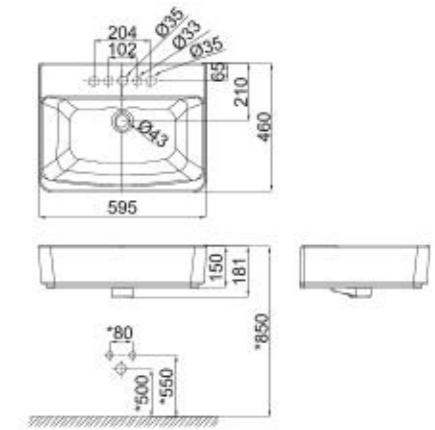

CCASF519-1040411C0

L500 x W460 x H181 mm
3-Hole, 4"