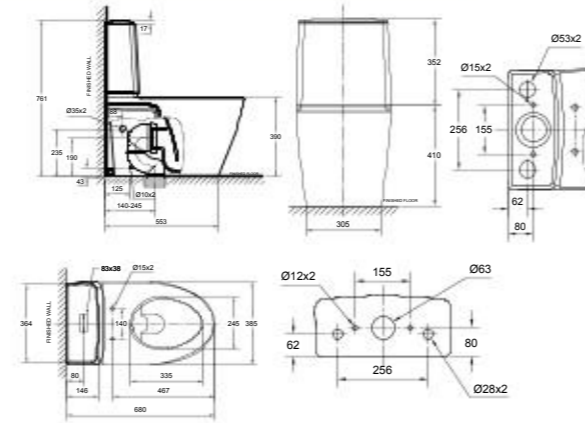

Acacia SupaSleek Close Coupled Back To Wall Toilet