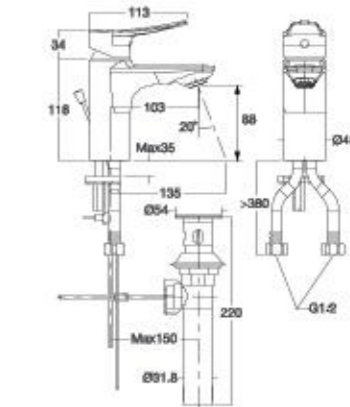

FFAS0901-102500BC0