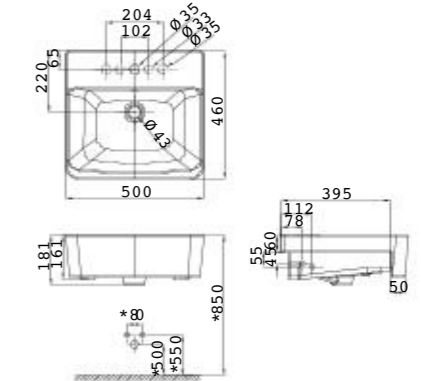

VESSEL WASH BASINS

Acacia Evolution Round Vessel Wash Basin

CL0509H-2CANZLA

L400 x W400 x H181 mm

CCASF520-1010421FO

L600 x W460 x H181 mm

COUNTERTOP WASH BASINS

CCAS0420-1010410FO

L551 x W429 x H50 mm

Signature 550mm Counter Top Basin (3-Hole)

CCAS0420-1080410FO

L551 x W429 x H50 mm

SEMI-COUNTER WASH BASINS

CL0519I-6DACTLS

L500 x W460 x H180 mm

CCASF519-1040411CO

L500 x W460 x H181 mm
3-Hole, 4"

UNDER COUNTER WASH BASINS

CL0451I-6DAWDLU

L560 x W470 x H200 mm

CCASF513-1000410CO

L600 x W410 x H181 mm

*OPTIONAL