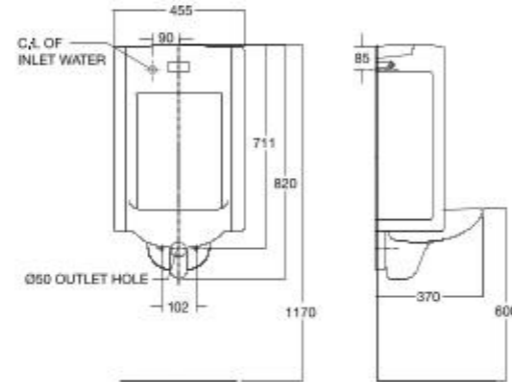

URINALS

VC Integrated Urinal

CCAS6506-4110410C0

P370 x L455 x H820 mm

Concept Integrated Urinal