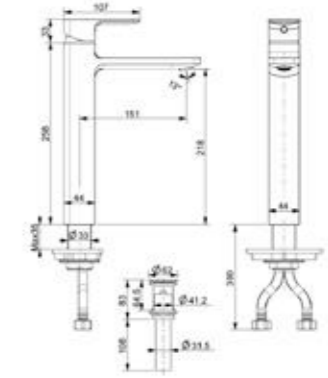

FFAS1308-101500BFO

Acacia Evolution Basin Mixer With Pop-Up Drain

FFAS1301-101500BFO

Acacia Evolution Basin Mixer

FFAS1301-102500BFO

BASIN FAUCETS

Acacia Evolution Extended Basin Mixer With Pop-Up Drain

FFAS1302-101500BCO