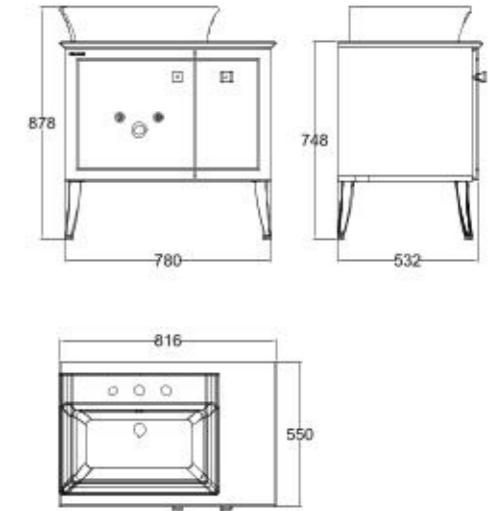

VANITIES

CLASSIC CHIC

CVASCC80-SH4W202CO

L816 x W550 x H878mm

1 Door 1 Drawer
1-Hole/ 3-Hole Vessel Wash Basin

☐ Picket White / Silver Lining CVASCC80-SHIW202CO (1 Hole)
☐ CVASCC80-SH4W202CO (3 Holes)
☒ Midnight Blue

Classic Chic Freestanding Vanity 900mm