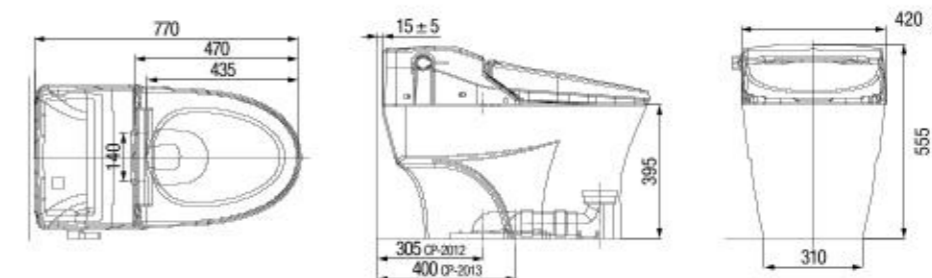

AEROZEN Shower Toilet		
Product Code	CEAS5312-100A400C0 (305mm)	CEAS5313-100A400C0 (400mm)
Flushing System	SiphonMax	
Flush Volume	6 L	
Dimensions (L x W x H)	770 x 420 x 555 mm	
Rough In	305mm, S-Trap	400 mm, S-Trap
Hygiene		
Anti-Bacterial Protection	- Seat (SIAA Standard) - Cover - Nozzle - Remote Control	•
Nozzle	Dual Nozzles	•
Nozzle Position Adjustment	5 Levels	•
Posterior Cleansing		•
Feminine Air Bubble Soft Cleansing		•
Super Wide Cleansing (Feminine)		•
Nozzle Shutter		•
Self-Cleaning Nozzle		•
Oscillating		•
Comfort		
Heated Seat (Adjustable Temperature)		6 Levels
Dryer (Adjustable Temperature)		3 Levels
Warm Water Supply System		Hot Water Storage
Water Pressure Adjustment		-
Auto Deodorizer		-
Massage		•
Convenience		
Quick-Detach Seat Cover		•
Seat Sensor		•
Slow-Closing Seat & Cover		•
Auto Flush		•
Remote Control		•
Aqua Ceramic		-
One-touch Cleansing		-
ComforClean		-
Energy Saving		
One-Touch Power Saver (8Hr)		•
Manual Flush (Power Failure Mode)		•

AEROZEN Shower Toilet