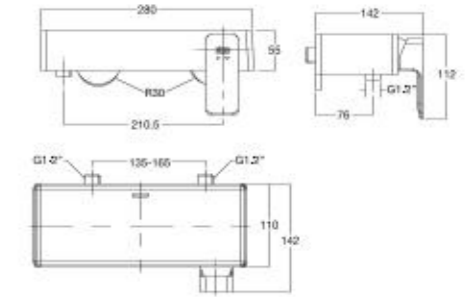

SHOWER MIXERS

FFAS1312-709500BCO