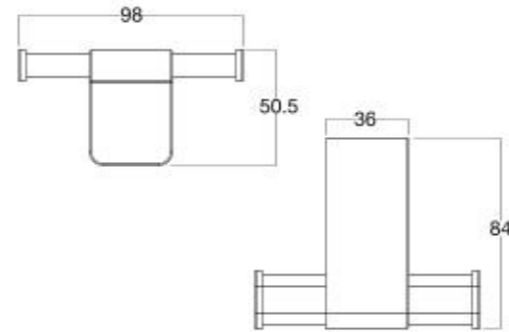

Acacia Evolution 1.7M Acrylic Drop-In Tub

BTAS6719-002AS00C4

L1705 x W855 x H590 mm
Acrylic with E-Fibre Reinforcement

ACCESSORIES

ACCESSORIES

Acacia Evolution
Robe Hook

FFAS1381-908500BFO

Acacia Evolution
Toilet Brush