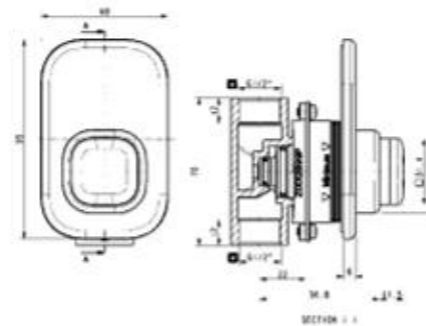

FFAST826-709500BF0 (Chrome)
FFAST826-709440BF0 (Matt Black)
FFAST826-709090BF0 (Glossy White)

Only for Chrome