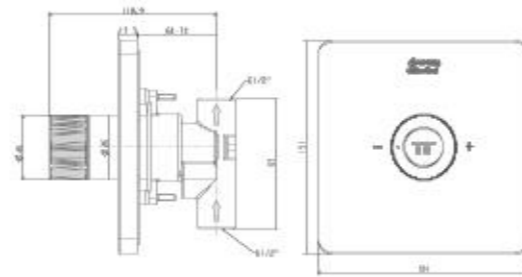

FFAS0926-709500BCO