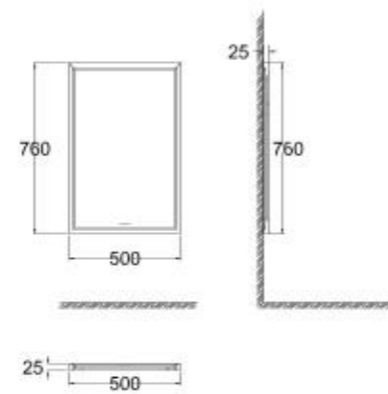

CVASMD50-SMOW200CO

L500 x W25 x H760mm

- Picket White CVASMD50-SMOW200CO
- Midnight Blue CVASMD50-SMOB700CO

Moddino
Mirror 700mm