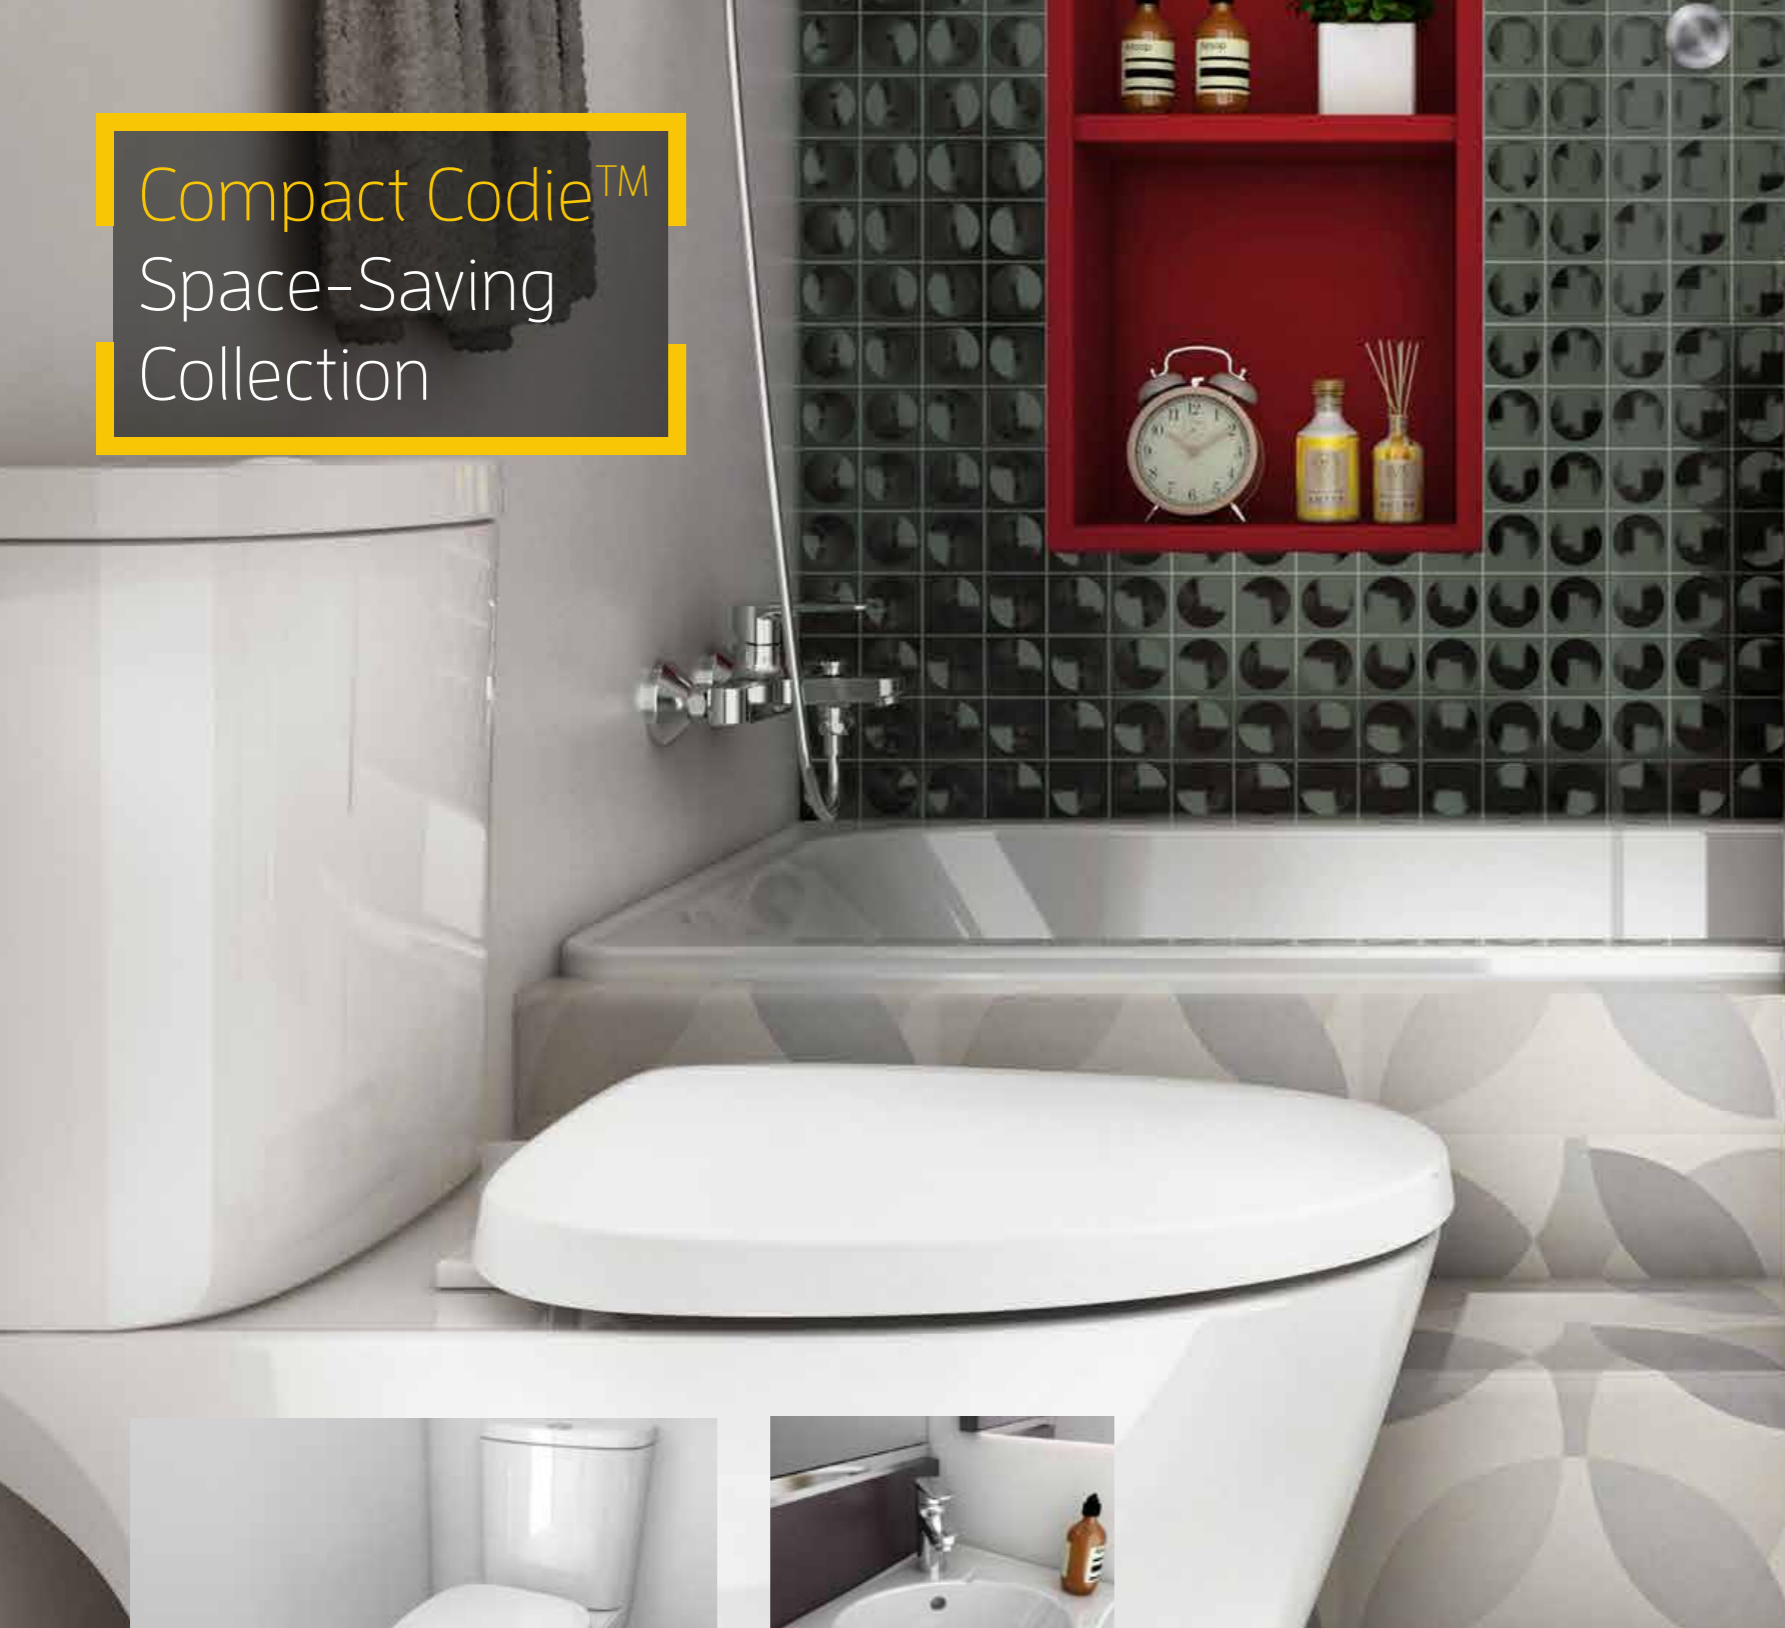

FFAS0721-609500BCO

Neo Modern
Exposed Shower Mixer with
Shower Kit

FFAS0712-701500BFO

Compact Codie™
Space-Saving
Collection

Contemporary

Compact Codie
Close Coupled Toilet

CL24075-6DACTCB

Simplica
Basin Mixer

FFASB201-101501BF0

New Codie
Wall Hung Corner
Wash Basin

CCAS0220-1010410C0

Size isn't everything, but bathrooms are getting smaller. Designed as a space saving solution, Compact Codie creates more out of less even in the smallest of space by integrating practical and streamlined attributes, so even a bathtub can fit in for some me-time space.