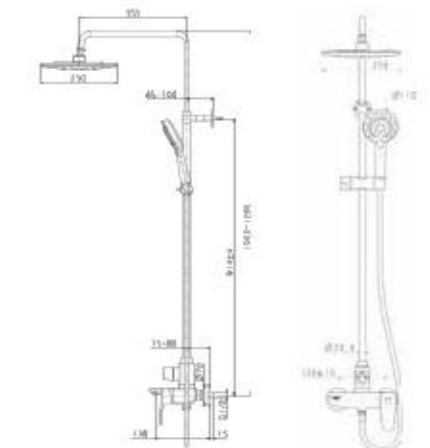

FFAS1772-701500BCO