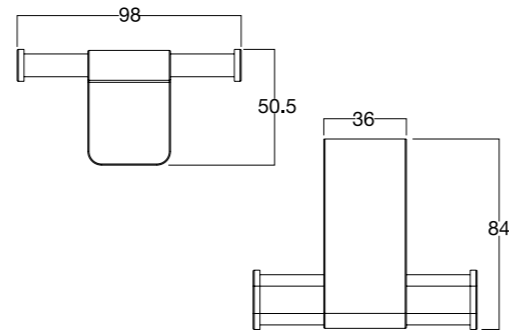

ACCESSORIES

Acacia Evolution
Robe Hook

FFAS1381-908500BFO

Acacia Evolution
Soap Dish

FFAS1382-908500BFO

Concept Round
Double Towel Bar

FFAS1494-908500BFO

Concept Round
Towel Shelf