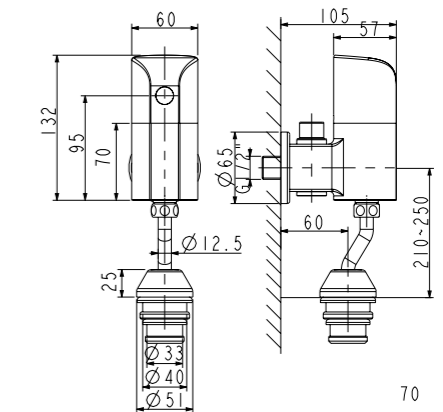

Exposed Sensor Flush Valve

FFAS8834-000500BC0

Sensing distance of 40 to 60 cm
6V DC
Prevents back flow
Auto flush 24 hrs