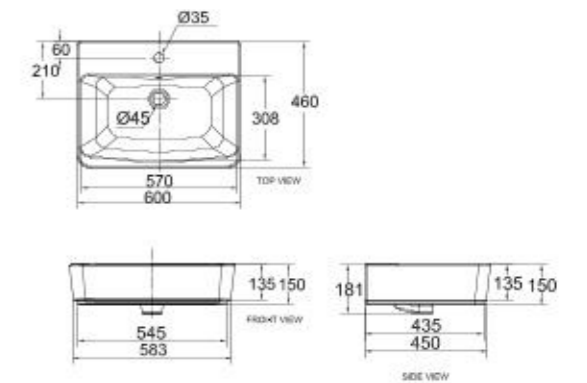

CL0507I-6DACTLWW

L600 x W460 x H181 mm