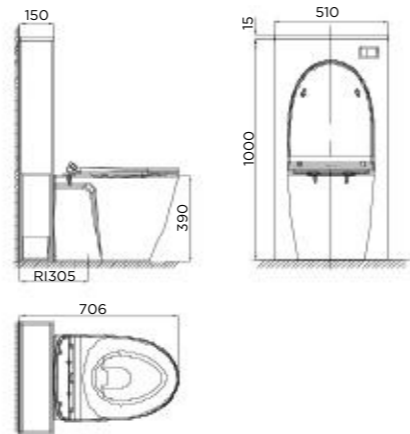

TOILETS

City
3/4.5lpf Double Vortex
Back To Wall Toilet - KIT

CL3229B-6DAYB1

L711 x W510 x H1000 mm

Double Vortex
3/ 4.5 L Dual Flush
190 mm, P-Trap
Elongated Bowl

City
3/4.5lpf Double Vortex
Wall Hung Toilet - KIT

CL3119B-6DAYB1

L706 x W510 x H1000 mm

Double Vortex
3/ 4.5 L Dual Flush
305 mm, S-Trap
Elongated Bowl

VANITIES

City
Wall-Hung Vanity 600mm

CVASCV60-SHIW201C0

L590 x W450 x H619mm

1 Door 1 Drawer
1-Hole Integrated Wash Basin