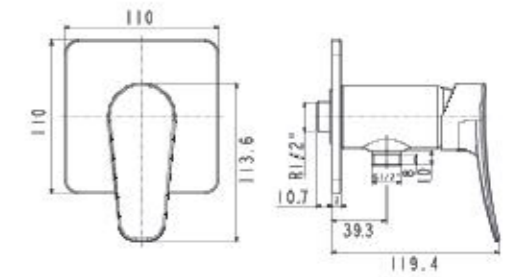

FFAS0926-702500BFO