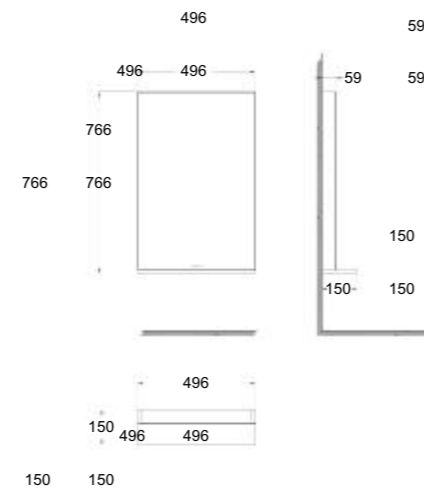

MIRRORS

MODDINO

Moddino
Mirror with Shelf 500mm

CVASMD50-SMOE101CO

L496 x W150 x H766mm

Moddino
Mirror Cabinet 500mm