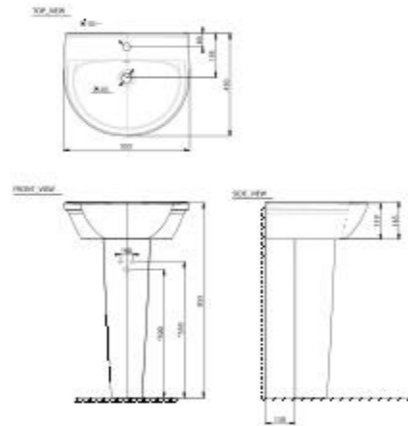

*OPTIONAL

FULL PEDESTAL WASH BASINS

Neo Modern
550mm Full Pedestal
Wash Basin

**CL0953I-6DAL21B/
CLF711F-6DATI**

L553 x W450 x H860 mm

New Codie
Full Pedestal 430mm
Square Wash Basin

CCAS0560-1010400C0

L495 x W430 x H850 mm