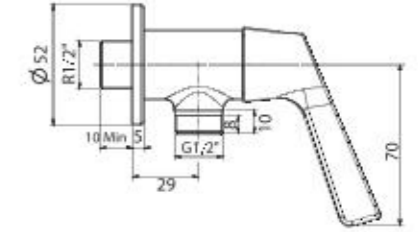

FFAST604-701500BFO