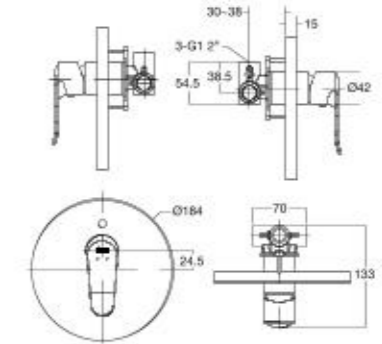

FFAS0722-709500BCO