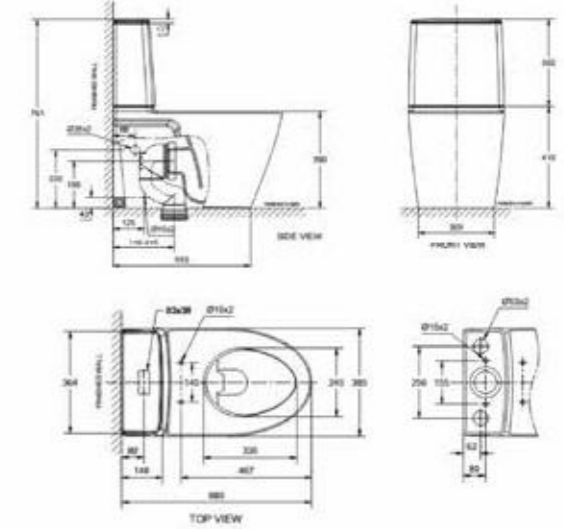

CL3317/CL4317

L680 x W376 x H780 mm

Double Vortex
3/4.5 L Dual Flush
140-245 mm, S-Trap
Elongated Bowl

Acacia Evolution Shower Toilet