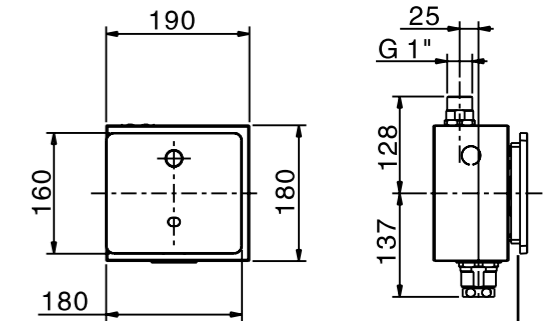

FLUSH VALVES (TOILET)

Senseflow II Concealed Sensor Toilet FV (AC)

FFAS8713-000500BC0