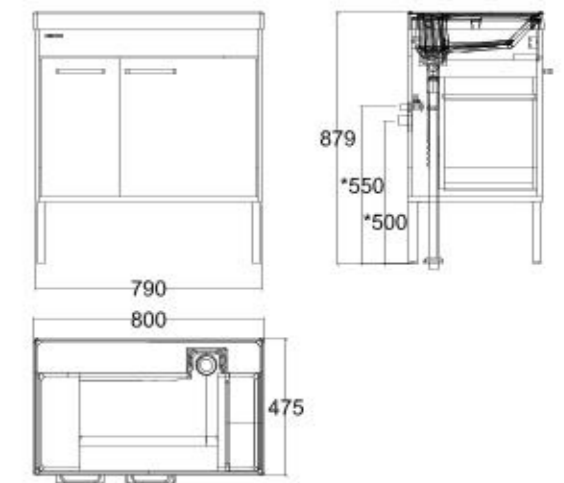

CVASCT80-SHIH400C0

L800 x W475 x H879mm

1 Door 1 Drawer
1-Hole Integrated Wash Basin

Alpine Wood / Matt White CVASCT80-SHIH400C0