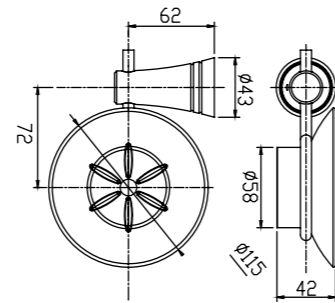

FFAS6582-908500BFO

Seva
Towel Bar