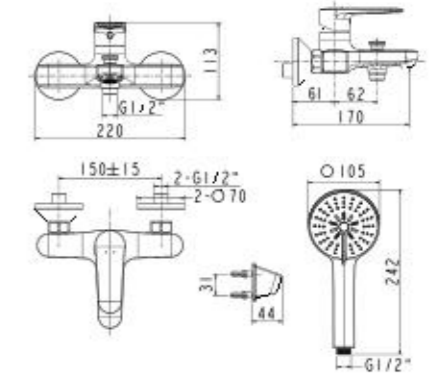

FFASB211-601500BCO