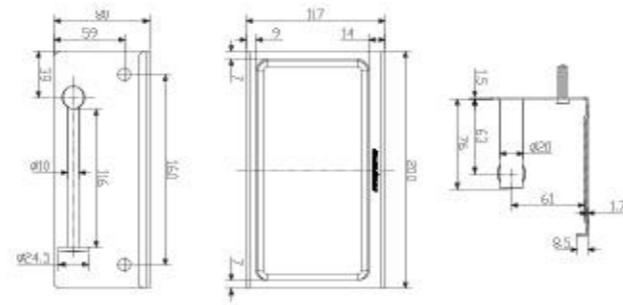

FFAS1488-908500BFO

Concept Round
Paper Holder with Cover

FFAS1489-908500BFO

ACCESSORIES

Concept Round
Single Tissue Holder
with Shelf

FFAS1498-908500BC0

ACCESSORIES

Concept Round
Towel Bar