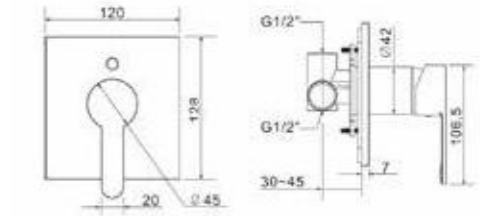

FFAS6536-709500BFO