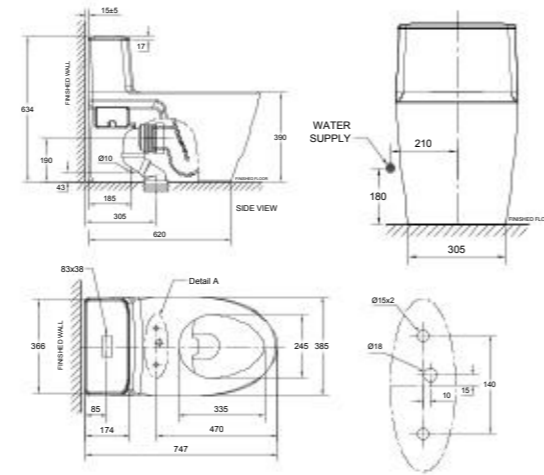

TOILETS

Acacia SupaSleek One Piece Toilet

CL20075-6DACTCBT (S-Trap)
CL20075-6DACTPTT (P-Trap)

L747 x W385 x H634 mm

Double Vortex with Power Rim
2.6/4L Dual Flush
305mm, S-Trap
190mm, P-Trap
Elongated Bowl