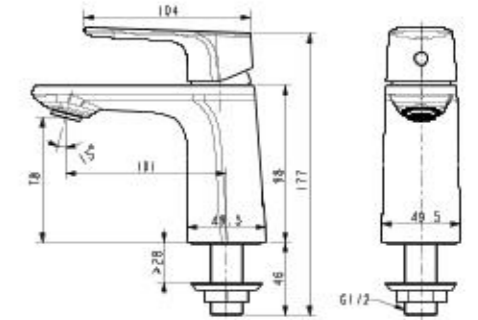

BASIN FAUCET

FFAS1706-1015LOBTO