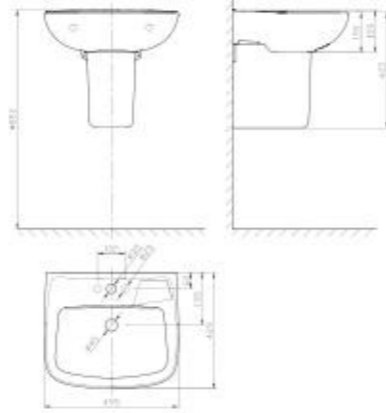

**New Codie
Full Pedestal 430mm
Square Wash Basin**

CCAS0560-1010400CO

L495 x W430 x H850 mm

WASH BASINS

New Codie
Semi Pedestal 430mm
Square Wash Basin

CCAS0562-1010400C0

L495 x W430 x H425 mm

New Codie
Wall Hung 430mm
Round Wash Basin