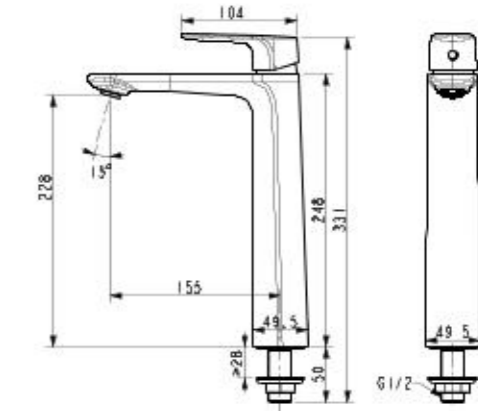

FFAS1701-1015LOBCO