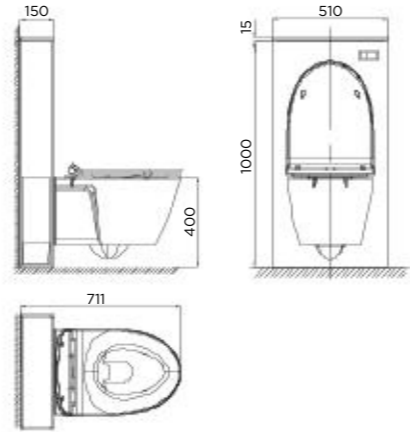

TOILETS

City
3/4.5lpf Double Vortex
Back To Wall Toilet - KIT

CL3229B-6DAYB1

L711 x W510 x H1000 mm

Double Vortex
3/ 4.5 L Dual Flush
190 mm, P-Trap
Elongated Bowl

City
3/4.5lpf Double Vortex
Wall Hung Toilet - KIT

CL3119B-6DAYB1

L706 x W510 x H1000 mm

Double Vortex
3/ 4.5 L Dual Flush
305 mm, S-Trap
Elongated Bowl

VANITIES

City
Wall-Hung Vanity 600mm

CVASCV60-SHIW201C0

L590 x W450 x H619mm

1 Door 1 Drawer
1-Hole Integrated Wash Basin