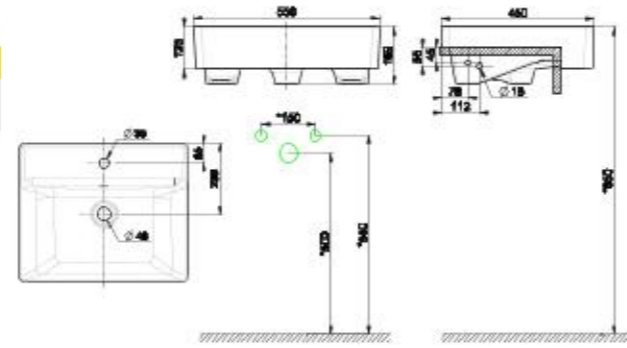

L450 x W600 x H110 mm

BASINS

Acacia SupaSleek
Wall Hung Basin
(3-Hole)

CCASF421-1080411FO

L450 x W600 x H110 mm

Acacia SupaSleek
Semi Counter Basin

CCASF419-1010411FO

L380 x W550 x H125 mm