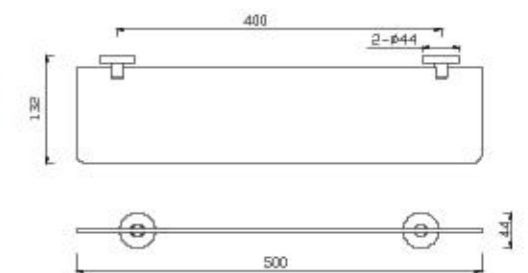

FFAS1495-908500BF0

Concept Round
Towel Ring

FFAS1490-908500BF0

Concept Round
Glass Shelf

FFAS1491-908500BF0

ACCESSORIES

Concept Round
Glass Shelf with Guard

FFAS1492-908500BFO