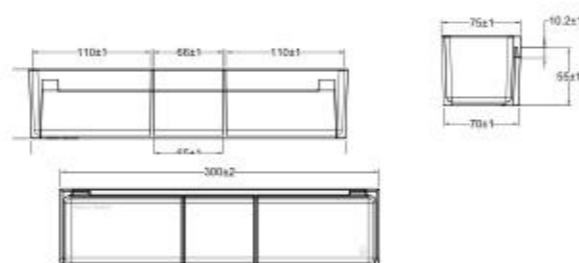

STORAGE BOXES

Storage Box 90mm

CVASSB09-SE0T500C0

L82.6 x W82.6 x H88.6 mm

Storage Tray 90mm

CVASSB09-SE0T501C0

L89 x W89 x H10.5 mm
(Frost)

Storage Box 180mm

CVASSB18-SE0T500C0

L172.6 x W89 x H88.6 mm

Storage Tray 180mm

CVASSB18-SE0T501C0

L179 x W89 x H10.5 mm
(Frost)

CVASSB20-SE0T500C0

L200 x W75 x H65 mm

WH (Frost)

CVASSB30-SE0T500C0

L300 x W75 x H65 mm

WH (Frost)