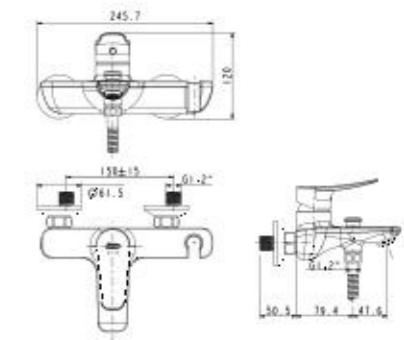

FFAS0911-629500BCO

FFAS0912-702500BCO