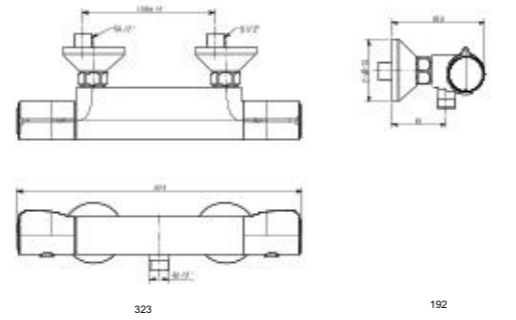

AUTO TEMPERATURE MIXERS

FFAS4950-709500BCO