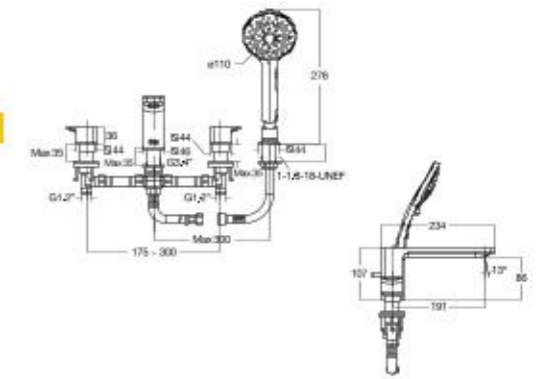

BATH & SHOWER MIXERS

FFAS1300-601500BCO