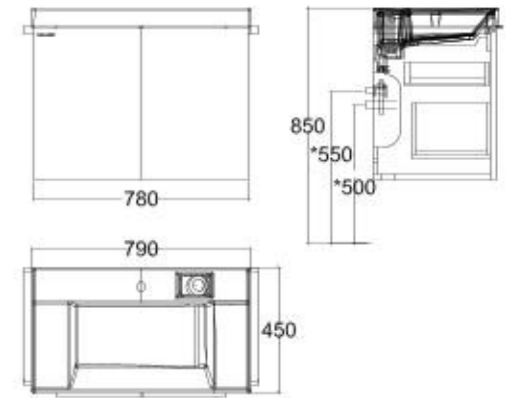

VANITIES

City
Wall-Hung Vanity 800mm

CVASCV80-SHIG801C0

L790 x W450 x H619mm

1 Door 1 Drawer
1-Hole Integrated Wash Basin

- Picket White CVASCV80-SHIW201C0 (Left door)
CVASCV80-SHIW202C0 (Right door)
- Cathedral Gray CVASCV80-SHIG701C0 (Left door)
CVASCV80-SHIG702C0 (Right door)
- Shadow Gray CVASCV80-SHIG801C0 (Left door)
CVASCV80-SHIG802C0 (Right door)