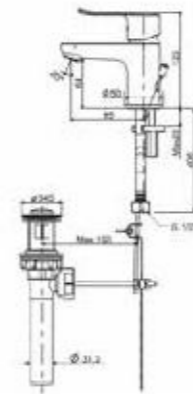

BASIN FAUCETS

FFAS0706-101500BF0

FFAS0707-101500BF0

FFAS0701-101500BC0

FFAS0701-102500BF0

BASIN FAUCETS

FFAS0703-101500BC0