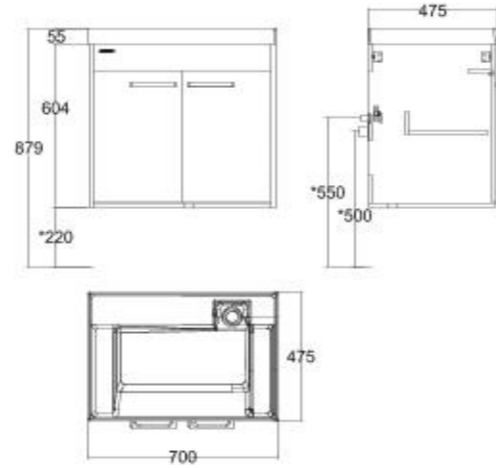

VANITIES

CONTEMPO

VANITIES

CITY

Contempo
Wall-Hung Vanity 700mm

CVASCT70-SN1H401CO

L700 x W475 x H659mm

2 Door
1-Hole Integrated Wash Basin

Alpine Wood / CVASCT70-SN1H401CO
Matt White

Contempo
Wall-Hung Vanity 800mm