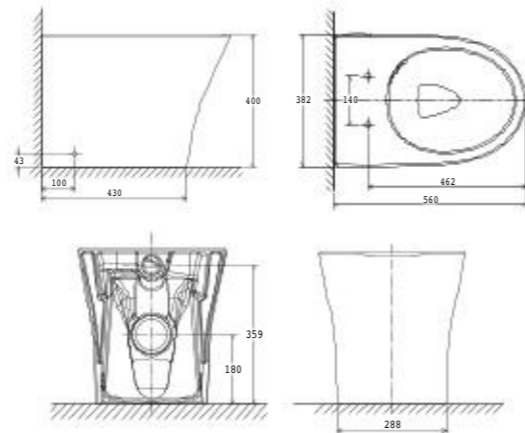

Compatible with:
Concealed Cisterns

Concept Pillow (Best Design Match)
Concept Oblong

Signature Back To Wall Toilet

CCAS2141-0420400FO (S-Trap)
CCAS2141-0420401FO (P-Trap)

L560 x W382 x H400 mm

Double Vortex with Hygiene Rim
3/4.5L Single Flush
90-110mm, S Trap
180mm, P-Trap
Elongated Bowl