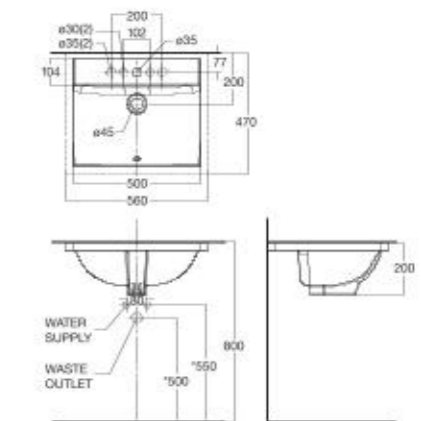

UNDER COUNTER WASH BASINS

CL0451I-6DAWDLU

L560 x W470 x H200 mm