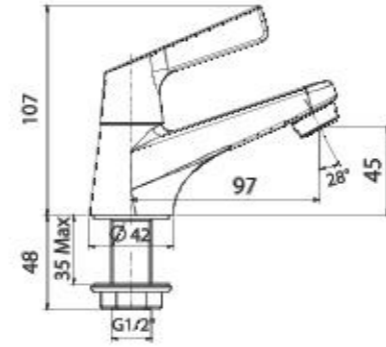

BASIN FAUCETS

FFAST601-101500BFO