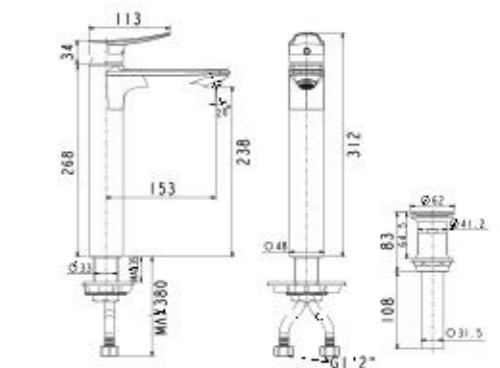

FFAS0902-102500BC0