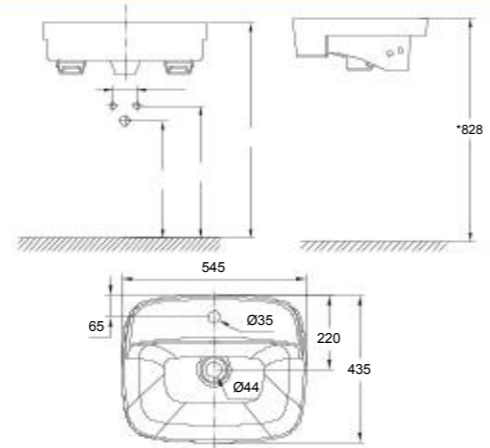

CCAS0320-1010410FO

L545 x W435 x H171 mm

Signature
550mm Semi-counter Basin
(8 inch hole)

CCAS0320-1080410FO

L545 x W435 x H171 mm