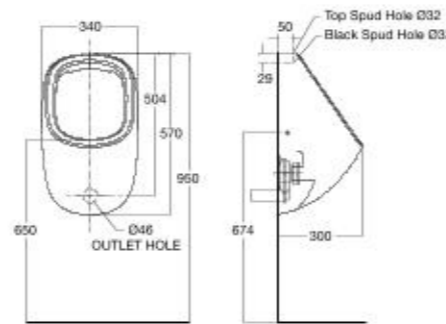

CCAS6728-3200410C1 (Top Inlet)
CCAS6728-3100410C1 (Back Inlet)

L340 x P300 x H570 mm

Urinal Divider