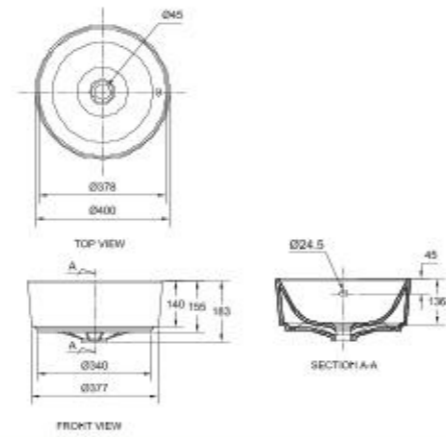

CL23075-6DACTCB

L740 x W385 x H760 mm

Double Vortex
2.6/4 L Dual Flush
305 mm, S-Trap
Elongated Bowl

WASH BASINS

WASH BASINS

Acacia Evolution Round Vessel Wash Basin

CL0509H-2CANZLA

L400 x W400 x H181 mm