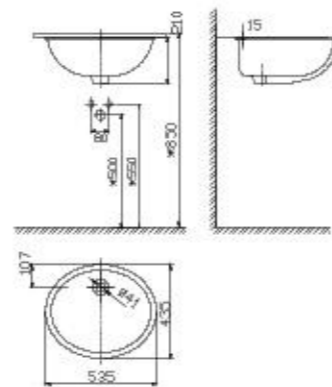

TOILETS

**Cadet
One-Piece Toilet**

CCAS1841-0220400C0

L685 x W362 x H700 mm
SiphonMax
4/6 L Dual Flush
305 mm, S-Trap
Elongated Bowl

Compatible with:
Concealed Cisterns

CCAS0470-1000410F1

L530 x W362 x H375 mm

WASH BASINS

CCAS0470-1000410F1

L490 x W420 x H195 mm

CCAS0470-1000420F1

L535 x W435 x H210 mm

BASIN FAUCETS

FFAS6506-101500BF0

FFAS6501-101500BC0

FFAS6501-102500BF0