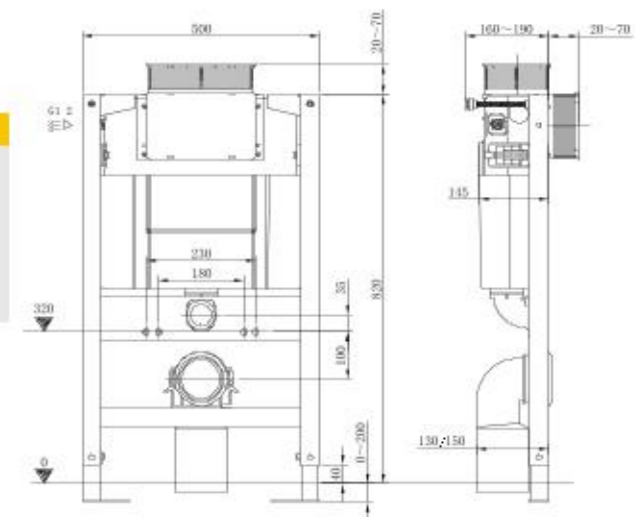

Repelo Concealed Cistern with Frame Height 820mm

CLCN58ZZ

Mechanical faceplate
Dual flush with CLCN51ZZ, CLCN52ZZ, CLCN53ZZ, CLCN54ZZ, CLCN55ZZ
Tool-free mounting and maintenance work on concealed cistern
Actuation force <20N