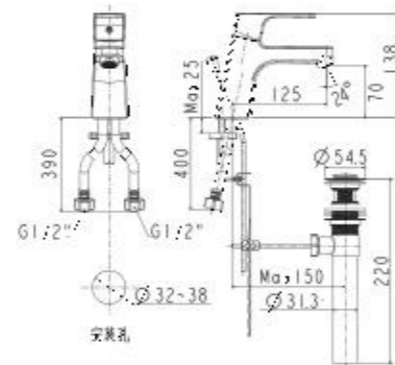

Square Thin
500mm Undercounter
Wash Basin

CCASF514-1000410F0

L500 x W380 x H181 mm

BASIN FAUCETS

Concept Square
Basin Mono

FFAS0406-101500BFO

Concept Square
Basin Mixer with Pop-up Drain

FFAS0401-101500BCO