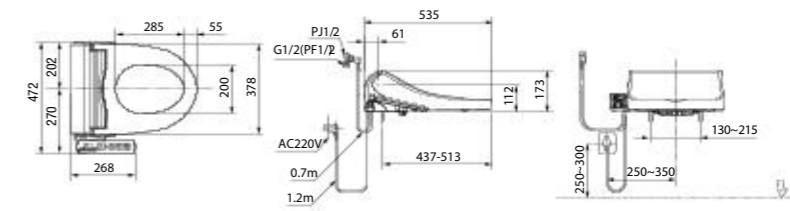

Pristine E-bidet Full Function	Pristine E-bidet w/o Deodorizer	Pristine E-bidet w/o Deodorizer and Dryer
Product Code		CEAS7SL1-0100510C0 CEAS7SS1-0100510C0	CEAS7SL2-0000510C0 CEAS7SS2-0000510C0	CEAS7SL3-0000510C0 CEAS7SS3-0000510C0
Dimensions (L x W x H)		535 x 472 x 173 mm (Long) 511 x 472 x 173 mm (Short)	535 x 472 x 173 mm (Long) 511 x 472 x 173 mm (Short)	535 x 472 x 173 mm (Long) 511 x 472 x 173 mm (Short)
Hygiene				
Anti-Bacterial Protection	Seat (SIAA Standard)	•	•	•
	Cover	•	•	•
	Nozzle	•	•	•
	Remote/ Panel (Surface Only)	•	•	•
Auto Deodorizer		•	-	-
Nozzle		Dual Nozzles	Dual Nozzles	Dual Nozzles
Posterior Cleansing		•	•	•
Feminine Cleansing		•	•	•
Feminine Air Bubble Soft Cleansing		•	•	•
One-Touch Cleansing		•	•	•
Nozzle Position Adjustment		5 Levels	5 Levels	5 Levels
Self-Cleaning Nozzle		•	•	•
Nozzle Shutter		•	•	•
Oscillating		•	•	•
Comfort				
Dryer (Adjustable Temperature)		3 Levels	3 Levels	-
Heated Seat (Adjustable Temperature)		3 Levels (with Auto-Off)	3 Levels (with Auto-Off)	3 Levels (with Auto-Off)
Warm Water Supply System		Hot Water Storage	Hot Water Storage	Hot Water Storage
Massage		•	•	•
Water Pressure Adjustment		3 - 5 Levels	3 - 5 Levels	3 - 5 Levels
Convenience				
Type of Nozzle		PPE Nozzle	PPE Nozzle	PPE Nozzle
Quick-Detach Seat Cover		•	•	•
Seat Sensor		•	•	•
Slow-Closing Seat & Cover		•	•	•
Energy Saving				
One-Touch Power Saver (8Hr)		•	•	•

Pristine E-bidet (Long)