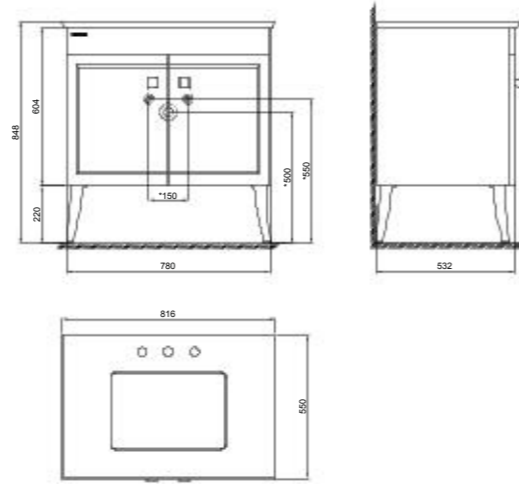

VANITIES

CLASSIC CHIC

VANITIES

CONTEMPO

CVASCC80-SN4W201C0

L816 x W550 x H628mm

2 Door
1-Hole/ 3-Hole Under Counter
Wash Basin

Picket White / Silver Lining CVASCC80-SNIW201C0 (1 Hole)
CVASCC80-SN4W201C0 (3 Holes)

Midnight Blue