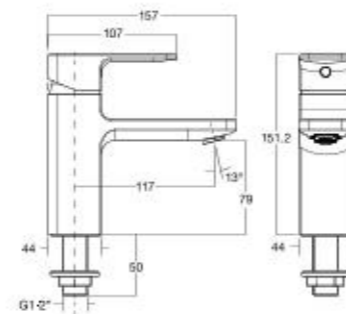

FFAS1306-101500BFO