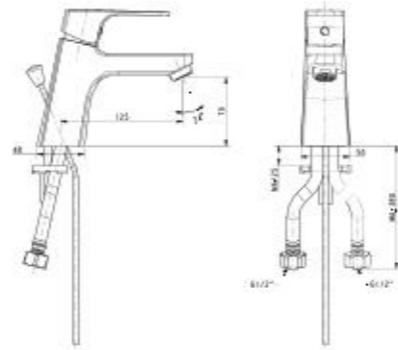

FFAS0401-101501BFO