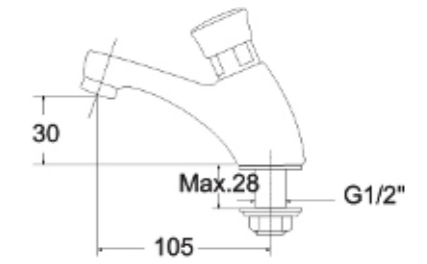

SELF-CLOSING FAUCETS

Self-closing Faucet

FF1-CN521X00000456

Self-closing cartridge with
cast brass body

**Senseflow
Sensor Faucet**

FFAS8601-000500BC0 (DC)
FFAS8611-000500BC0 (AC)

Senseflow IR technology
Safety stop at 55 sec
AC 220V, 50Hz