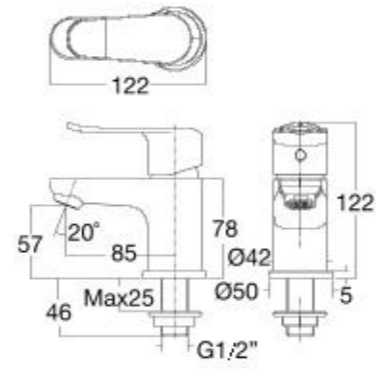

BASIN FAUCETS

FFAS0706-101500BF0