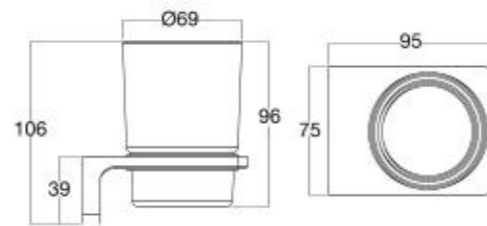

FFAS1384-908500BFO