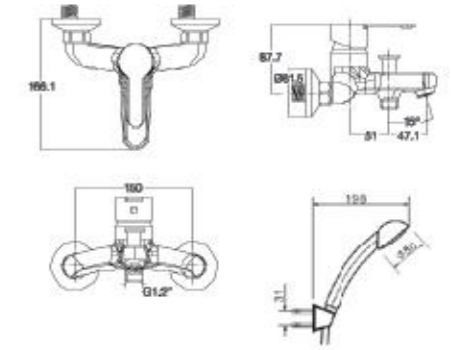

BATH & SHOWERS

BATH & SHOWERS

FFAS6526-701500BFO

FFAS6511-601500BFO

FFAS6512-709500BCO

Seva
Concealed Shower Mono

FFAS6536-709500BFO

FFAS6511-609500BCO

Seva
Concealed Shower Mixer

FFAS6522-709500BCO

FFAS6512-701500BFO

FFAS6521-609500BCO