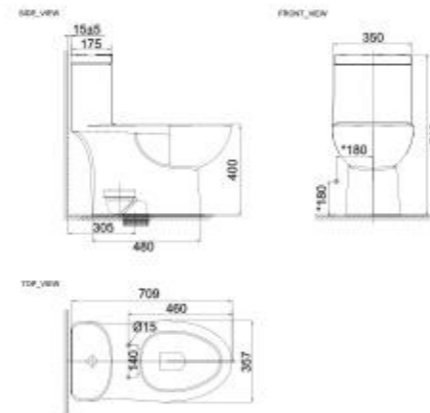

TOILETS

**New Codie II
One-Piece Toilet**

CCAS2033-0200400CO

L709 x W357 x H712 mm

Washdown
3/4.5 L Dual Flush
305 mm, S-Trap
Elongated Bowl

TOILETS

Compatible with:
Concealed Cisterns

Concept Oblong
(Best Design Match)