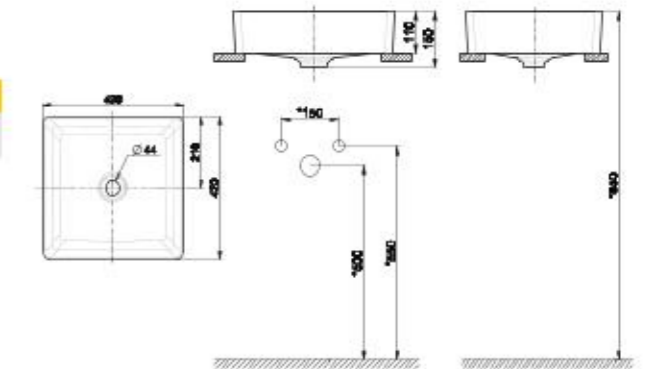

BASINS

Acacia SupaSleek 420mm Square Vessel

CCASF411-1000410C0

L420 x W420 x H110 mm