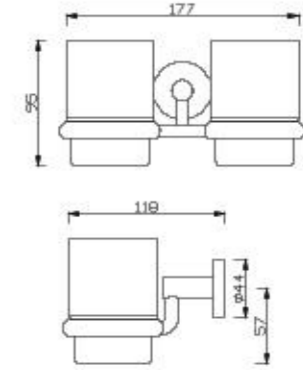

FFAS1485-908500BFO

Concept Round
Paper Holder