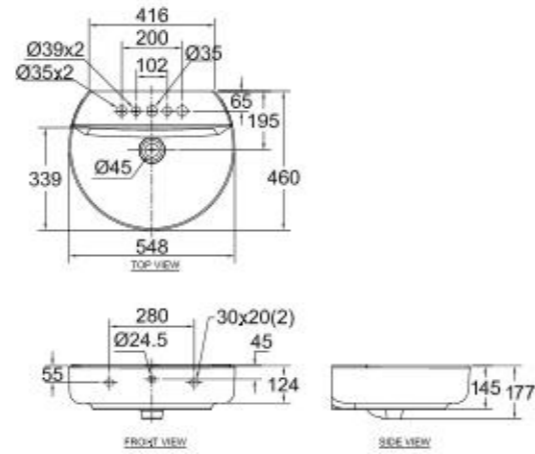

WASH BASINS

CL0552I-6DACTLW

L548 x W460 x H145 mm