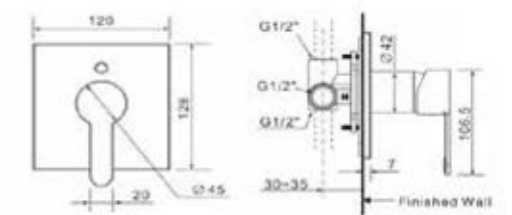

FFAS6521-609500BCO