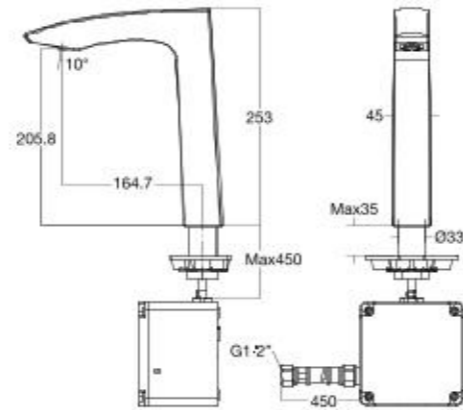

Line-Sensor Technology
Extend Sensor Faucet

FFAS8507-D00500BC0
FFAS8507-A00500BC0

Line sensor at the spout
With PCA aerator to ensure stable
water flow under high pressure
Safety stop at 59 sec
AC 220V, 50Hz or
6V alkaline battery