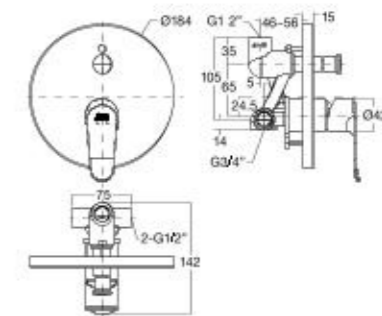

FFAS0721-609500BCO

FFAS0712-701500BFO