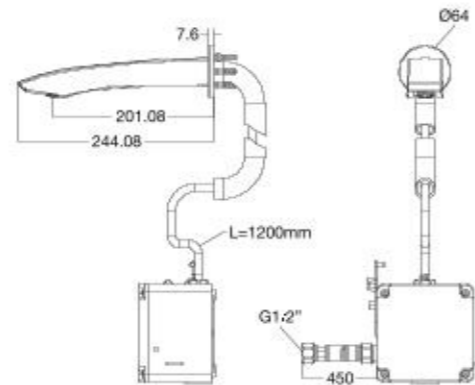

Line-Sensor Technology
Wall Mount Sensor Faucet

FFAS8508-D00500BC0
FFAS8508-A00500BC0

Line sensor at the spout
With PCA aerator to ensure stable
water flow under high pressure
Safety stop at 59 sec
AC 220V, 50Hz or
6V alkaline battery