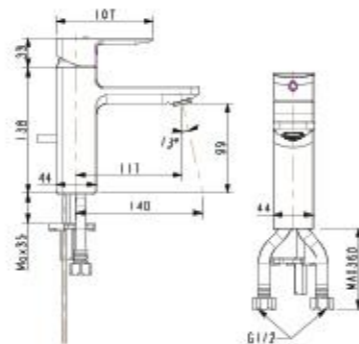

FFAS1308-101500BFO

Acacia Evolution Basin Mixer With Pop-Up Drain

FFAS1301-101500BFO

Acacia Evolution Basin Mixer

FFAS1301-102500BFO

BASIN FAUCETS

Acacia Evolution Extended Basin Mixer With Pop-Up Drain

FFAS1302-101500BCO