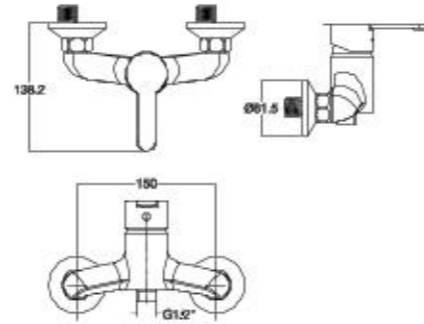

FFAS6512-709500BCO

Seva
Concealed Shower Mono