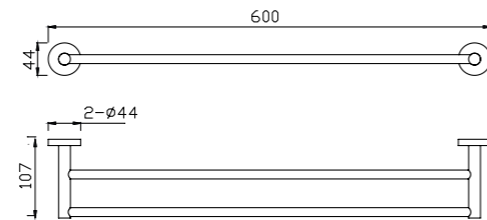

FFAS1494-908500BFO

Concept Round
Towel Shelf