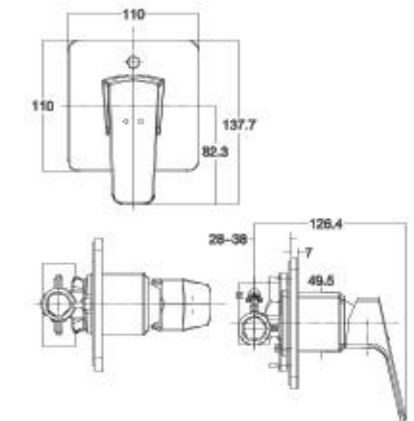

FFAS0422-709500BCO