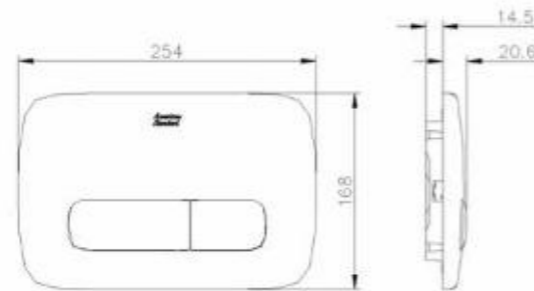

Concept Pillow Flush Plate

CLCN60ZZ

L254 x H168 mm

Mechanical faceplate
Compatible with CLCN52ZZ, CLCN54ZZ, CLCN58ZZ
Tool-free mounting and maintenance work on concealed cistern
Actuation force <20N

FLUSH VALVES (TOILET)