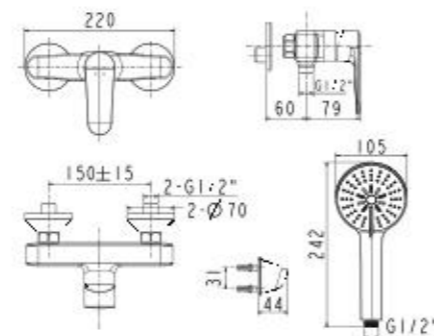

FFASB212-701500BCO