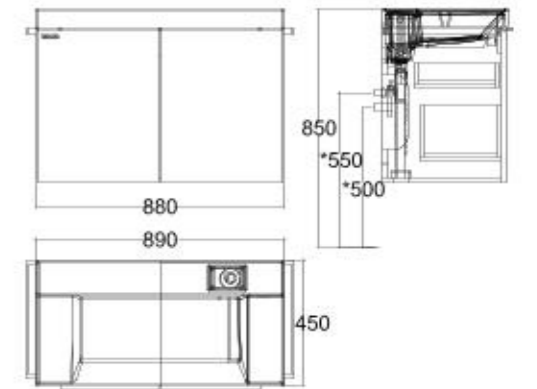

Tower rail is sold separately.

City
Wall-Hung Vanity 900mm

CVASCV90-SFOG800C0

L890 x W450 x H619mm

2 Drawer
No-Hole/ 1-Hole Integrated
Wash Basin

- Picket White CVASCV90-SFOW200C0 (No hole)
CVASCV90-SFIW200C0 (1 Hole)
- Cathedral Gray CVASCV90-SFOG700C0 (No Hole)
CVASCV90-SFIG700C0 (1 Hole)
- Shadow Gray CVASCV90-SFOG800C0 (No Hole)
CVASCV90-SFIG800C0 (1 Hole)