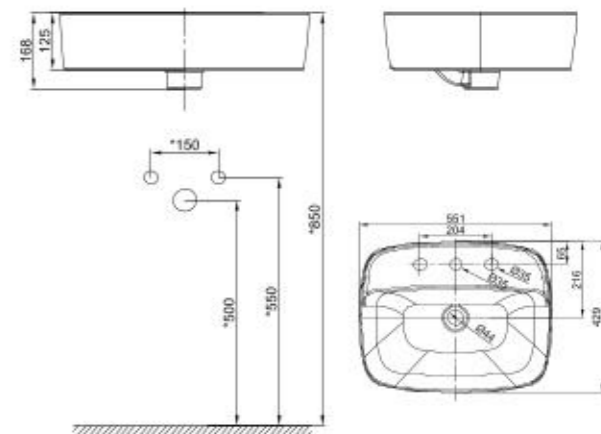

Signature 550mm Vessel With Deck (3-Hole)

CCAS0618-1080410FO

L551 x W429 x H125 mm