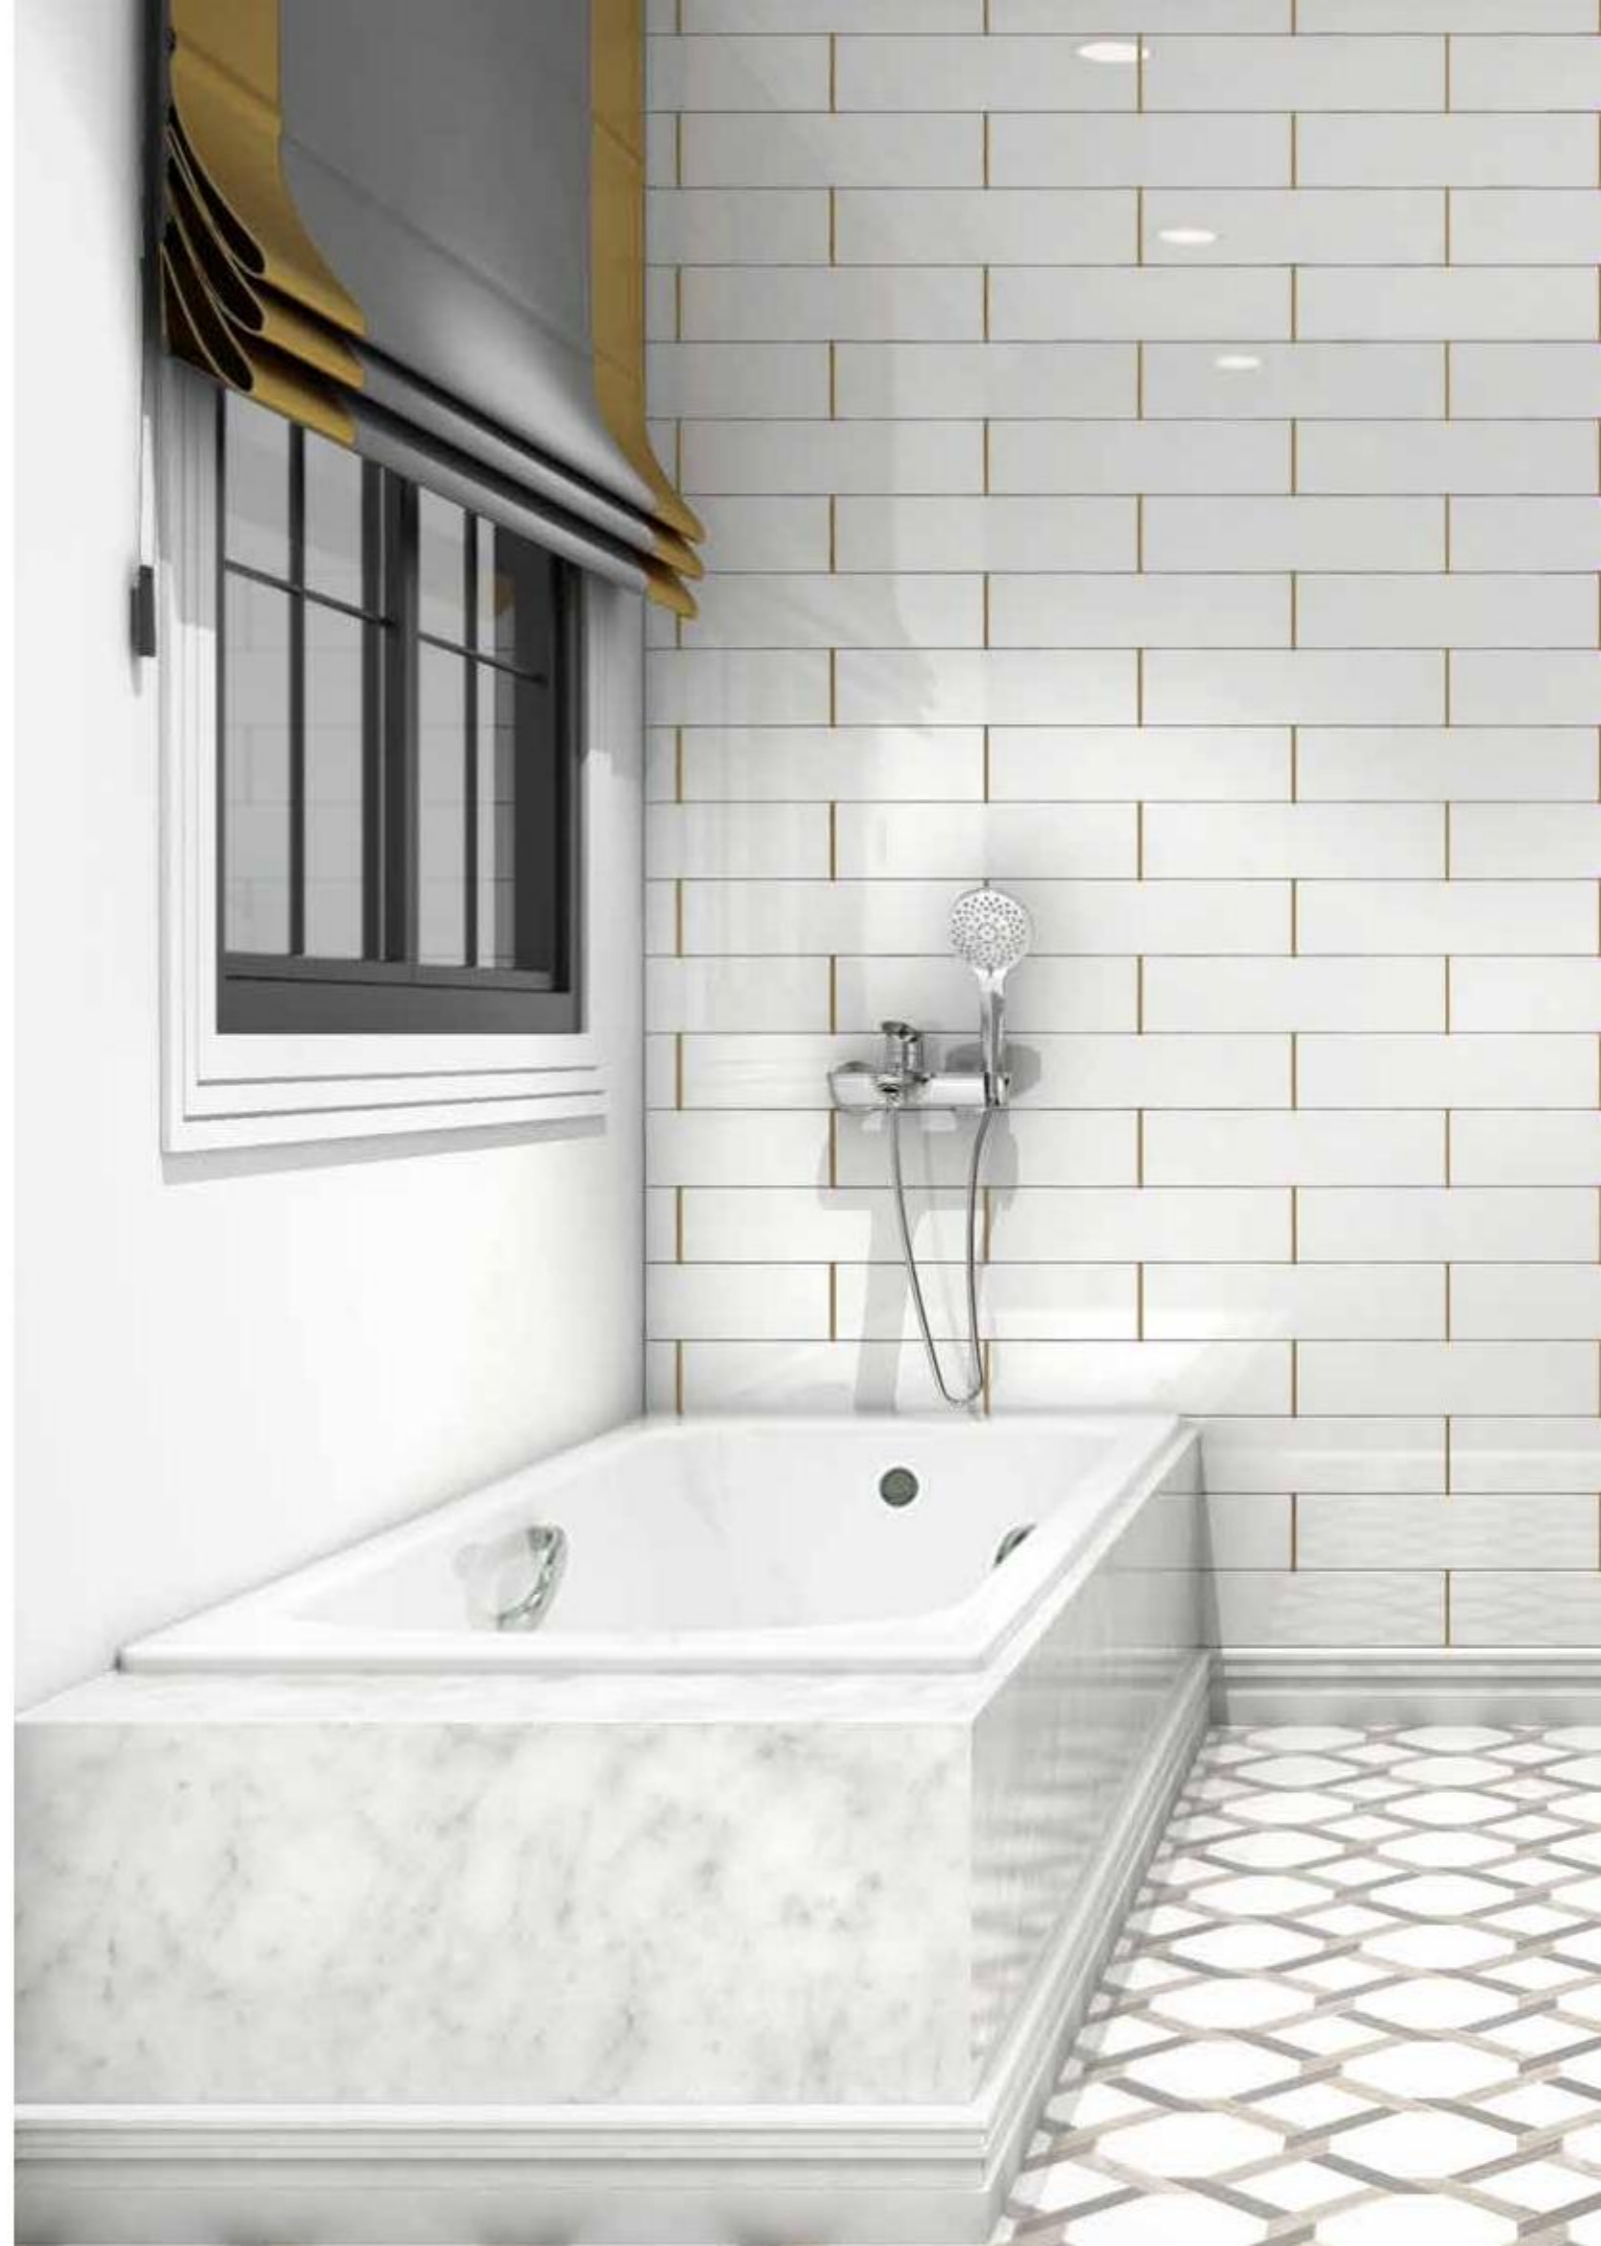

BTAS2508-2520400C5

L1500 x W700 x H425 mm
Scratch & Wear Resistant
Cast Iron