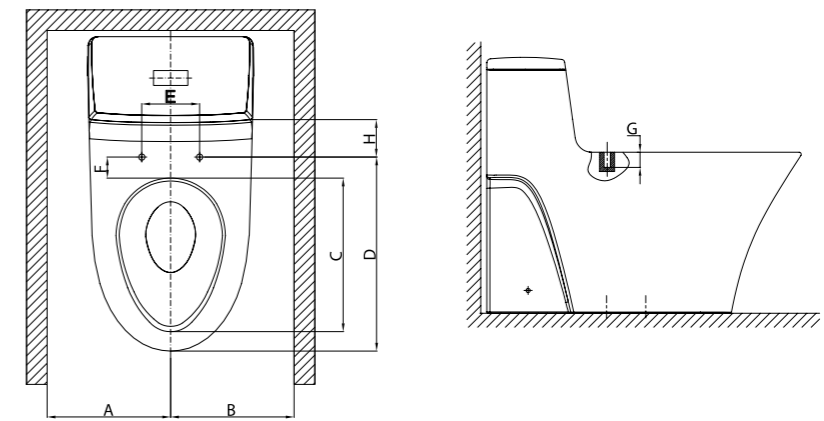

RIGHT FIT CHART

GUIDE TO FINDING THE RIGHT E-BIDET TO FIT YOUR AMERICAN STANDARD (OR OTHER BRANDED) TOILET

	Pristine Star / Pristine E-bidet (Long)	Pristine E-bidet (Short)	Glamour E-bidet	Pure E-bidet
Between mounting holes and front of bowl (D)	437 mm ≤ D ≤ 500 mm	412 mm ≤ D ≤ 475 mm	437 mm ≤ D ≤ 503 mm	437 mm ≤ D ≤ 503 mm
Between mounting holes (E)	130 mm ≤ E ≤ 215 mm	130 mm ≤ E ≤ 215 mm	130 mm ≤ E ≤ 210 mm	130 mm ≤ E ≤ 210 mm
Between tank and mounting holes (H)	H ≥ 25 mm	H ≥ 25 mm	H ≥ 30 mm	H ≥ 30 mm
Between centre of rim and outside of bowl (A & B)	A ≥ 270 mm B ≥ 195 mm	A ≥ 270 mm B ≥ 195 mm	A ≥ 300 mm B ≥ 250 mm	A ≥ 300 mm B ≥ 250 mm
Between front and back of rim (C)	334 mm ≤ C ≤ 396 mm	314 mm ≤ C ≤ 377 mm	323 mm ≤ C ≤ 400 mm	323 mm ≤ C ≤ 400 mm
Between mounting holes and back rim (F)	F < 110 mm	F < 110 mm	F < 120 mm	F < 120 mm
Depth of mounting holes (G)	G ≥ 50 mm (blind hole)	G ≥ 50 mm (blind hole)	G ≥ 50 mm (blind hole)	G ≥ 50 mm (blind hole)