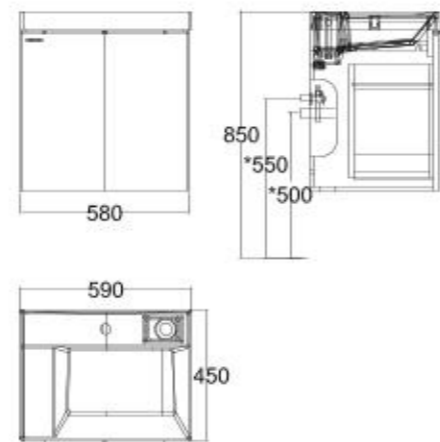

VANITIES

City
Wall-Hung Vanity 600mm

CVASCV60-SHIW201C0

L590 x W450 x H619mm

1 Door 1 Drawer
1-Hole Integrated Wash Basin

- ☐ Picket White / Silver Lining CVASCV60-SHIW201C0 (Left door)
  CVASCV60-SHIW202C0 (Right door)
- ☒ Shadow Gray / Matt White CVASCV60-SHIG801C0 (Left door)
  CVASCV60-SHIG802C0 (Right door)
- ☐ Cathedral Gray / Matt White CVASCV60-SHIG701C0 (Left door)
  CVASCV60-SHIG702C0 (Right door)