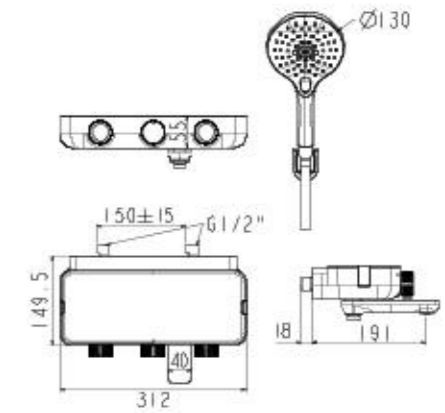

FFAS4954-601500BCO