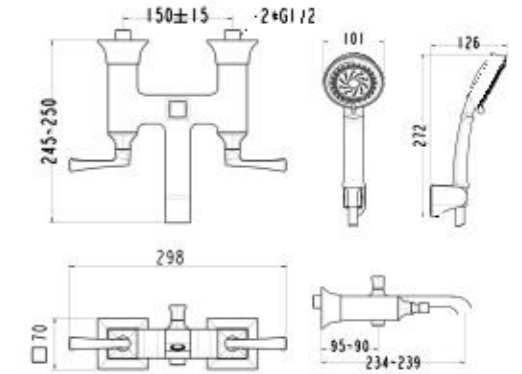

FFAS1612-701500BCO