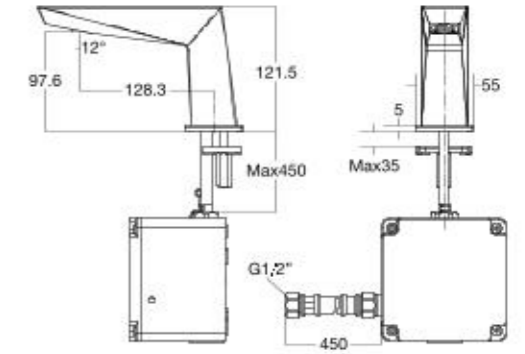

SENSOR FAUCETS

Line-Sensor Technology
Square Sensor Faucet

FFAS8509-D00500BC0
FFAS8509-A00500BC0

Line sensor at the spout
With PCA aerator to ensure stable
water flow under high pressure
Safety stop at 59 sec
AC 220V, 50Hz or
6V alkaline battery