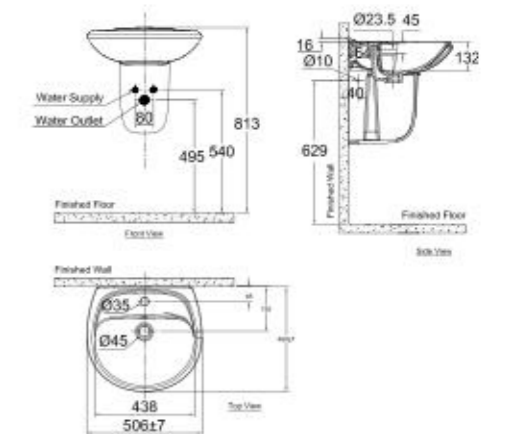

**CL09791-6DAB/
CL0741S-6DAB**

L506 x W460 x H470 mm