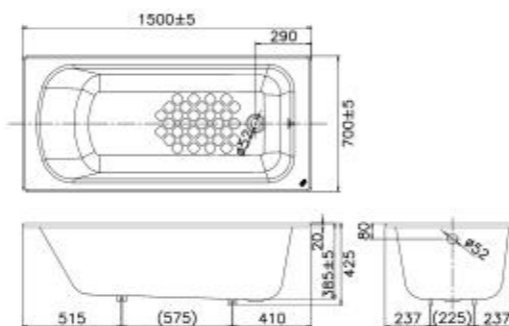

BTAS2508-0520400C5

L1500 x W700 x H425 mm
Scratch & Wear Resistant
Cast Iron