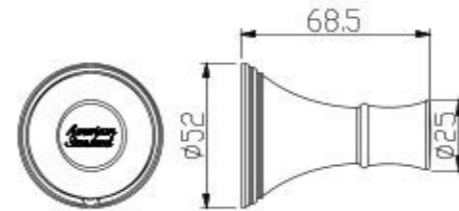

ACCESSORIES

ACCESSORIES

KASTELLO
Robe Hook

FFAS0281-908500BCO

KASTELLO
Toilet Brush