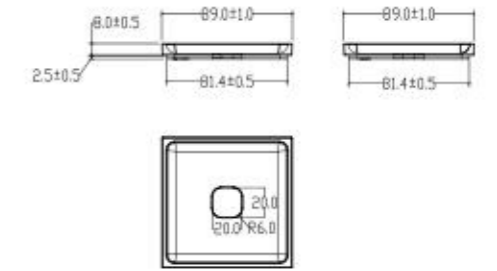

CVASSB09-SE0T501C0

L89 x W89 x H10.5 mm
(Frost)

Storage Box 180mm