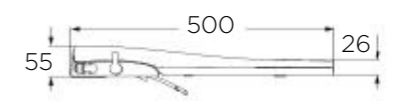

Slim Smart Washer 3 Manual Bidet
Product Code	CSCFA650-1CACT0000
Dimensions (L x W x H)	490 x 370 x 55 mm
Hygiene	
Nozzle	Dual Nozzles
Posterior Cleansing	•
Feminine Cleansing	•
Anti-Bacterial Protection	•
Nozzle Shutter	•
Self-Cleaning Nozzle	•
Comfort	
Ergonomic Handle	•
Comfort Curve Seat	•
Water Pressure Adjustment	•
Convenience	
Type Of Nozzle	PP Nozzle
Quick Detach / Connect Hose	•
Slow-Closing Seat & Cover	•
Rotating Elbow	•
Quick Detach Seat Cover	•
Easy Release	•

	Slim Smart Washer II Manual Bidet
Product Code	CA625SWH-A156A
Dimensions (L x W x H)	500 x 370 x 55 mm
Hygiene	
Nozzle	Dual Nozzles
Posterior Cleansing	•
Feminine Cleansing	•
Nozzle Shutter	•
Self-Cleaning Nozzle	•
Comfort	
Water Pressure Adjustment	•
Convenience	
Type Of Nozzle	PP Nozzle
Slow-Closing Seat & Cover	•
Quick Detach Seat Cover	•
Easy Release	•