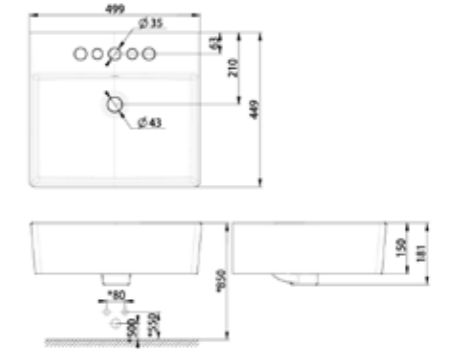

CCASF613-1010410F0

L500 x W450 x H181 mm

Square Thin
500mm Vessel with Deck
Wash Basin (3-Hole)

CCASF613-1040410C0

L500 x W450 x H181 mm

3-hole, 4"