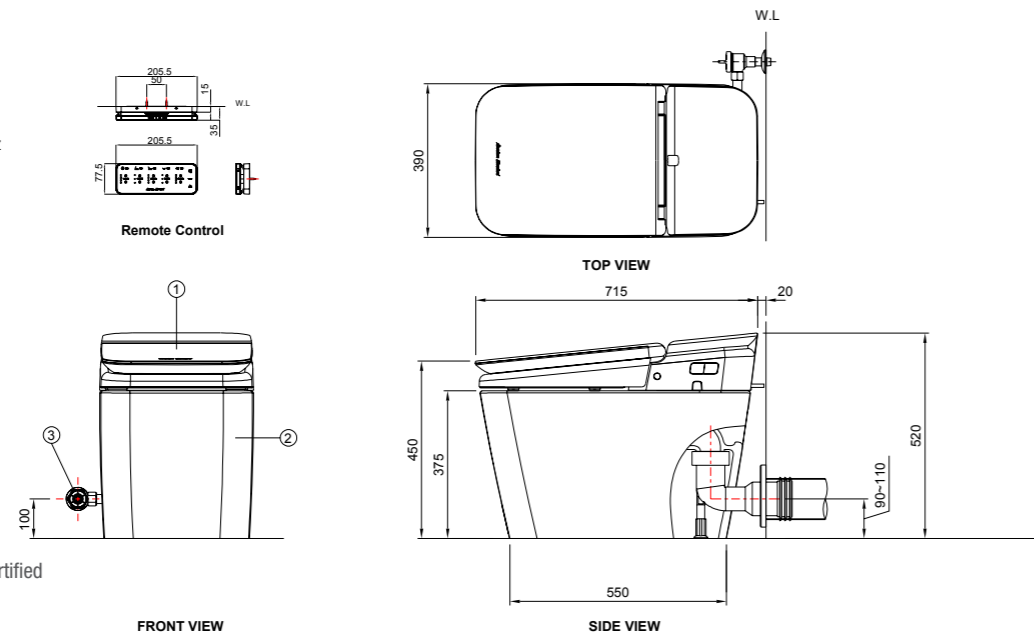

<PLAT>

- ① BIDET : C831000E
- ② TOILET : C360000C
- ③ ANGLE VALVE : C632200Z

	Acacia Evolution Shower Toilet Auto Seat & Cover	Acacia Evolution Shower Toilet Manual Seat & Cover
Product Code	CEAS5006-001A400C0 (305mm) CEAS5007-001A400C0 (400mm)	CEAS5006-0000422C0
Flushing System	SiphonMax	SiphonMax
Flush Volume	3.5 / 5 L	3.5 / 5 L
Dimensions (L x W x H)	649 x 415 x 550 mm	649 x 415 x 550 mm
Rough In	305 / 400 mm, S-Trap	305 / 400 mm, S-Trap
Hygiene		
Anti-Bacterial Protection	Seat (SIAA Standard) Cover Nozzle Remote Control	• • • •
Oscillating	•	•
Nozzle	Dual Nozzles	Dual Nozzles
Nozzle Position Adjustment	5 Levels	5 Levels
Posterior Cleansing	•	•
Narrow Cleansing (Posterior)	•	•
Feminine Air Bubble Soft Cleansing	•	•
Super Wide Cleansing (Feminine)	•	•
Nozzle Shutter	•	•
Self-Cleaning Nozzle	•	•
Comfort		
Heated Seat (Adjustable Temperature)	6 Levels	6 Levels
Dryer (Adjustable Temperature)	3 Levels	3 Levels
Warm Water Supply System	Instant Heating	Instant Heating
Deodorizer	•	•
Massage	•	•
Convenience		
Quick-Detach Seat Cover	•	•
Seat Sensor	•	•
Auto Seat & Cover	•	-
Slow-Closing Seat & Cover	•	•
Auto Flush	•	•
Remote Control	•	•
Aqua Ceramic	•	•
ComforClean	•	•
Energy Saving		
One-Touch Power Saver (8Hr)	•	•