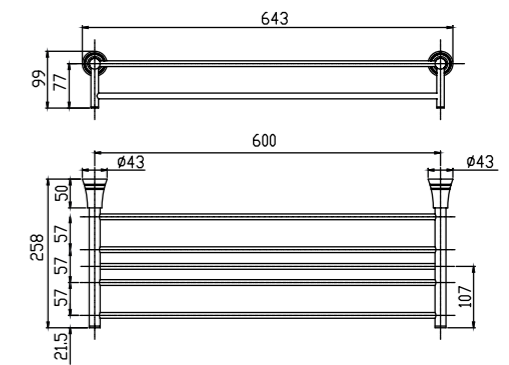

FFAS6589-908500BFO

Seva
Paper Holder with Cover