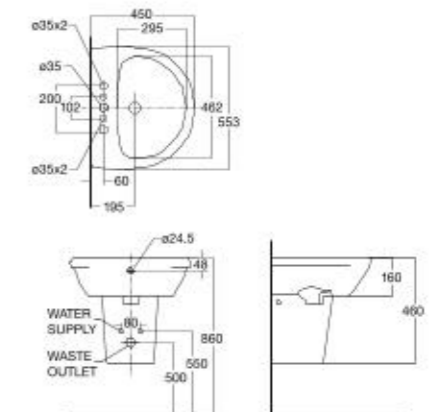

**CL09531-6DAL12B/
CLF712S-6DATI**

L553 x W450 x H460 mm