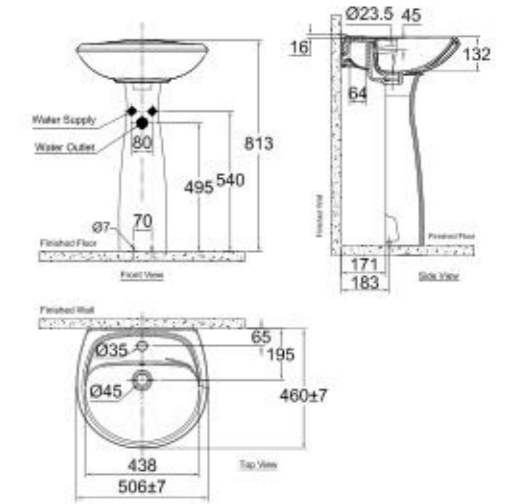

CL3394B-6DAWDST

L722 x W414 x H740 mm

Washdown
3/4.5 L Dual Flush
190 mm, P-Trap
Semi-Elongated Bowl

WASH BASINS

Winston
Full Pedestal Wash Basin

**CL09791-6DAL2B/
CL900PF-6DAB**

L506 x W460 x H813 mm

Winston
Semi Pedestal Wash Basin