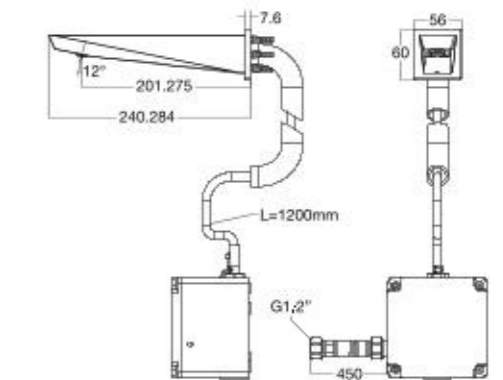

Line-Sensor Technology
Wall Mount Square
Sensor Faucet

FFAS8511-D00500BC0
FFAS8511-A00500BC0

Line sensor at the spout
With PCA aerator to ensure stable
water flow under high pressure
Safety stop at 59 sec
AC 220V, 50Hz or
6V alkaline battery