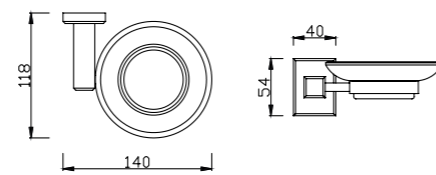

FFAS0482-908500BFO

Concept Square
Grille Soap Dish

FFAS0483-908500BFO