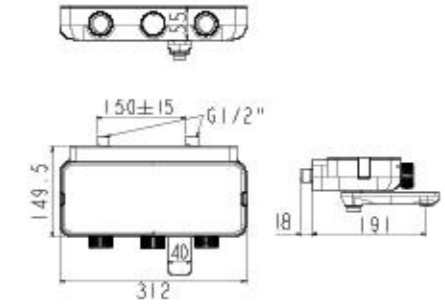

AUTO TEMPERATURE MIXERS

FFAS4954-609500BCO

FFAS4954-601500BCO