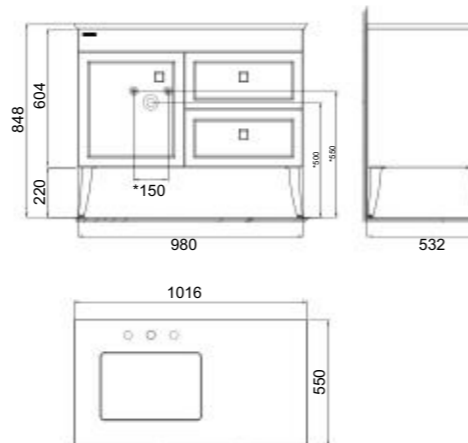

CVASCC10-SH4W200CO

L1006 x W550 x H848mm

1 Door 2 Drawer
1-Hole/ 3-Hole Under Counter Wash Basin

☐ Picket White / Silver Lining CVASCC10-SHIW200CO (1 Hole)
☐ CVASCC10-SH4W200CO (3 Holes)
☒ Midnight Blue

Classic Chic Freestanding Vanity 1000mm