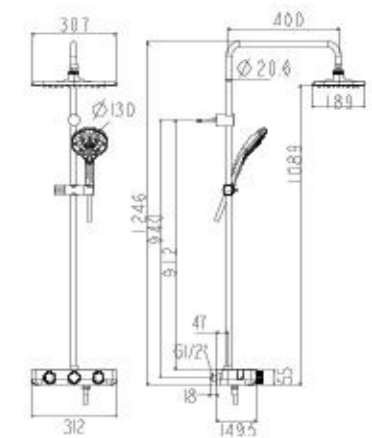

FFAS4955-701500BCO