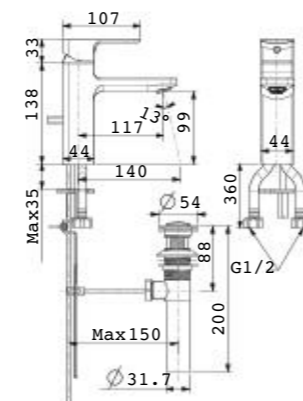

FFAS1301-101500BCO