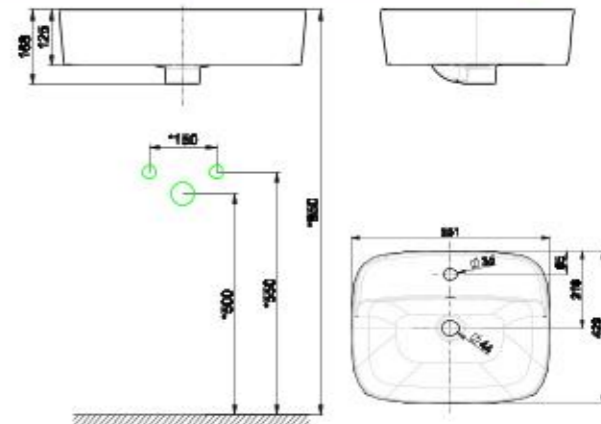

Signature 550mm Vessel With Deck

CCAS0618-1010410FO

L551 x W429 x H125 mm