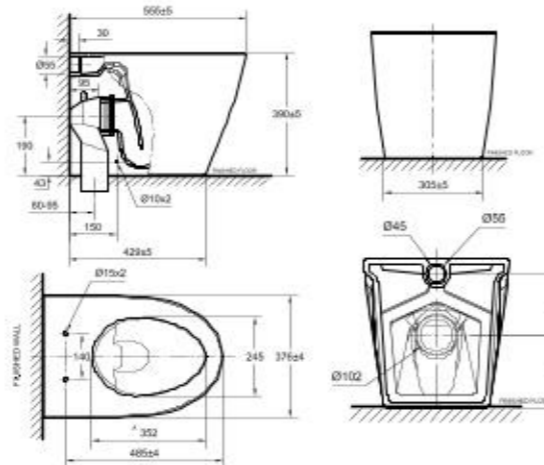

L555 x W376 x H390 mm

Double Vortex with Power Rim
3/4.5L Dual Flush
80-95mm, S-Trap
190mm, P-Trap
Elongated Bowl

TOILETS

Compatible with:
Concealed Cisterns

Concealed Flush Valve

Concept Oblong
(Best Design Match)