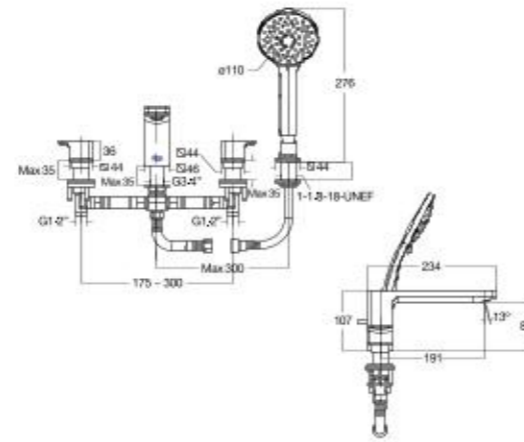

FFAS1300-601500BC0