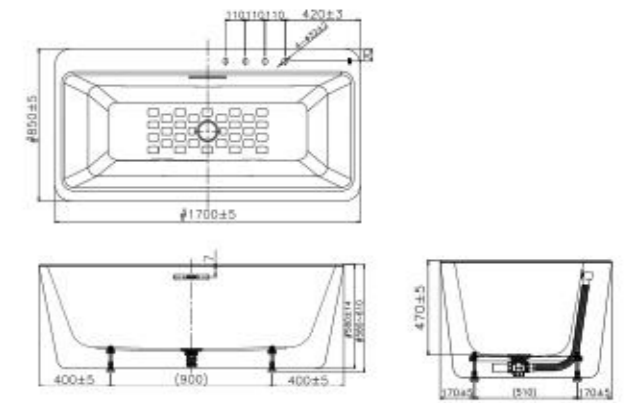

BTAS6719-032AS00C5

L1700 x W850 x H580 mm
Acrylic with E-Fibre Reinforcement

Acacia Evolution 1.7M Acrylic Seamless Freestanding Tub (with Faucet Installation Holes)

BTAS6719-632AS00C5

L1700 x W850 x H580 mm
Acrylic with E-Fibre Reinforcement