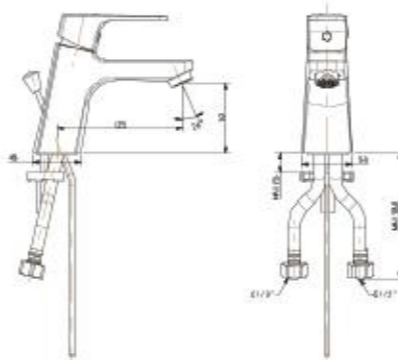

FFAS0401-101501BFO