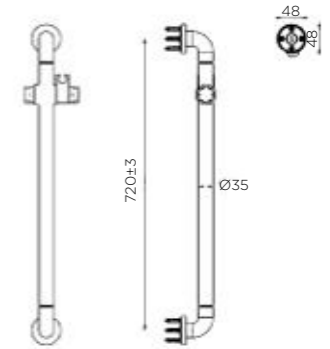

GRAB BARS

Shower Nylon Grab Bar

FFAS9406-000040BC0

L-Shaped Nylon Grab Bar (Right)