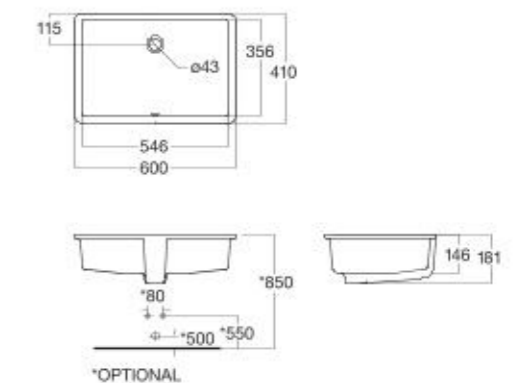

*OPTIONAL

FULL PEDESTAL WASH BASINS

Neo Modern
550mm Full Pedestal
Wash Basin

**CL0953I-6DAL21B/
CLF711F-6DATI**

L553 x W450 x H860 mm

New Codie
Full Pedestal 430mm
Square Wash Basin

CCAS0560-1010400C0

L495 x W430 x H850 mm