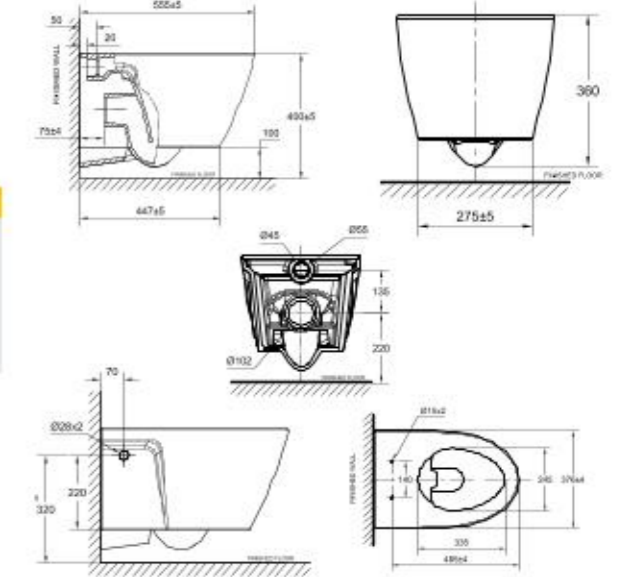

L555 x W376 x H390 mm

Double Vortex with Power Rim
3/4.5L Dual Flush
80-95mm, S-Trap
190mm, P-Trap
Elongated Bowl

TOILETS

Compatible with:
Concealed Cisterns

Concealed Flush Valve

Concept Oblong
(Best Design Match)

Concept Pillow

Concept Arc Dual FV

Acacia SupaSleek Wall Hung Toilet

CL31197-6DACTPTB

L555 x W376 x H360 mm

Double Vortex with Power Rim
3/4.5L Dual Flush
220mm, P-Trap
Elongated Bowl

BASINS

Acacia SupaSleek 420mm Square Vessel