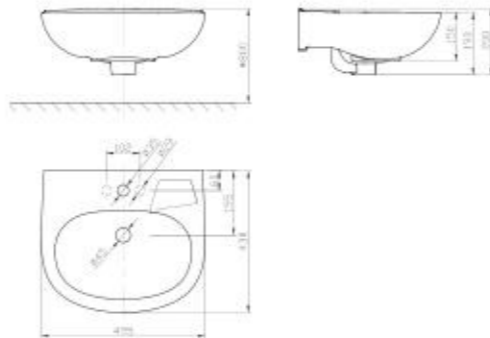

CCAS1530-1010410C0

L495 x W430 x H195 mm