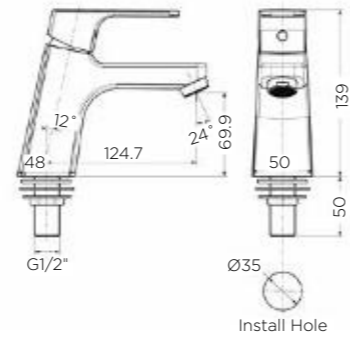

Square Thin
500mm Undercounter
Wash Basin

CCASF514-1000410F0

L500 x W380 x H181 mm

BASIN FAUCETS

Concept Square
Basin Mono

FFAS0406-101500BFO

Concept Square
Basin Mixer with Pop-up Drain

FFAS0401-101500BCO