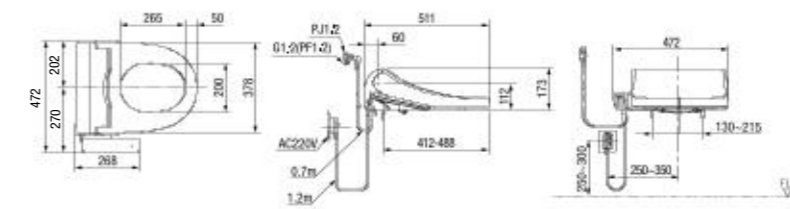

Pristine E-bidet (Short)