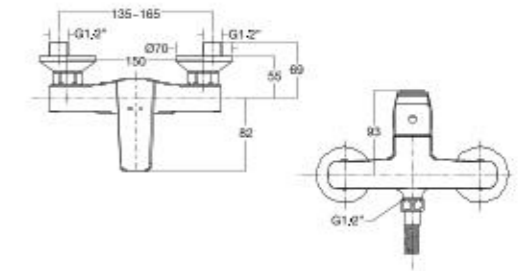

BATH & SHOWERS

FFAS0412-701501BFO