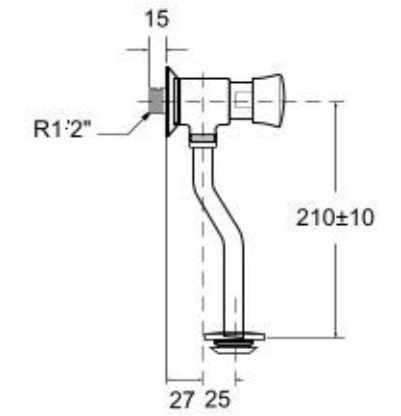

FV- 9859

1/2" inlet with control cap and flush pipe connection
Adjustable flow rate