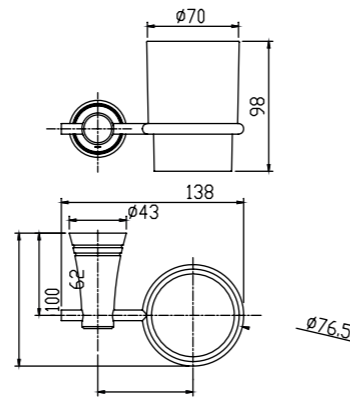

FFAS6583-908500BFO

Seva
Towel Shelf