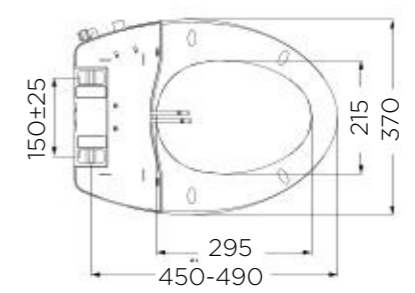

Slim Smart Washer 3 Manual Bidet
Product Code	CSCFA650-1CACT0000
Dimensions (L x W x H)	490 x 370 x 55 mm
Hygiene	
Nozzle	Dual Nozzles
Posterior Cleansing	•
Feminine Cleansing	•
Anti-Bacterial Protection	•
Nozzle Shutter	•
Self-Cleaning Nozzle	•
Comfort	
Ergonomic Handle	•
Comfort Curve Seat	•
Water Pressure Adjustment	•
Convenience	
Type Of Nozzle	PP Nozzle
Quick Detach / Connect Hose	•
Slow-Closing Seat & Cover	•
Rotating Elbow	•
Quick Detach Seat Cover	•
Easy Release	•

	Slim Smart Washer II Manual Bidet
Product Code	CA625SWH-A156A
Dimensions (L x W x H)	500 x 370 x 55 mm
Hygiene	
Nozzle	Dual Nozzles
Posterior Cleansing	•
Feminine Cleansing	•
Nozzle Shutter	•
Self-Cleaning Nozzle	•
Comfort	
Water Pressure Adjustment	•
Convenience	
Type Of Nozzle	PP Nozzle
Slow-Closing Seat & Cover	•
Quick Detach Seat Cover	•
Easy Release	•