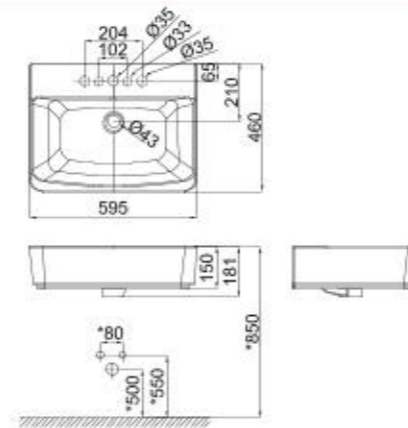

**CL0507I-6DACTLWW/
CL0707S-6DACT**

L600 x W460 x H460 mm

Acacia Evolution Vessel With Deck (3-Hole)

CCAS0620-1040411C0

L600 x W460 x H181 mm
3-Hole, 4"

Acacia Evolution Wall Hung Wash Basin

CL0507I-6DACTLWW