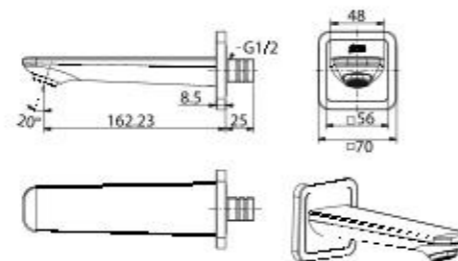

FFAS9714-000500BC0