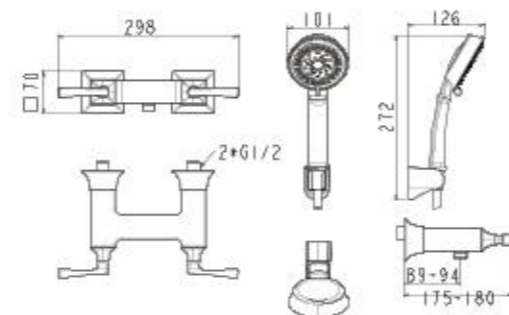

FFAS1611-701500BCO