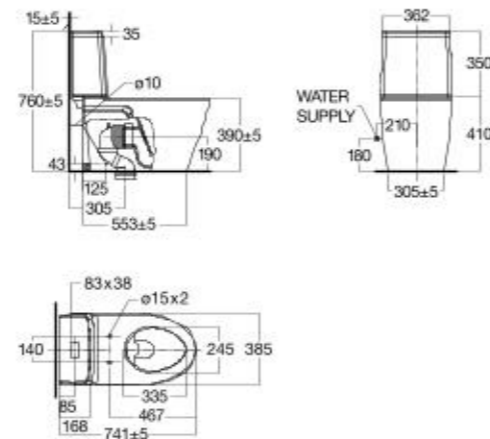

ONE-PIECE TOILETS

Acacia Evolution One-Piece Toilet

CL20072-6DACTCB

L747 x W385 x H654 mm
Double Vortex
2.6/4 L Dual Flush
305 mm, S-Trap
Elongated Bowl

Cadet One-Piece Toilet

CCAS1841-0220400C0

L685 x W362 x H700 mm
SiphonMax
4/6 L Dual Flush
305 mm, S-Trap
Elongated Bowl

New Codie II One-Piece Toilet

CCAS2033-0200400C0

L709 x W357 x H712 mm
Washdown
3/4.5 L Dual Flush
305 mm, S-Trap
Elongated Bowl

CLOSE COUPLED TOILETS

Acacia Evolution Close-Coupled Toilet

CL23075-6DACTCB

L740 x W385 x H760 mm
Double Vortex
2.6/4 L Dual Flush
305 mm, S-Trap
Elongated Bowl

CLOSE COUPLED TOILETS

Compact Codie Close-Coupled Toilet

CL24075-6DACTCB

L680 x W386 x H782 mm
Washdown
3/4.2 L Dual Flush
305 mm, S-Trap
Semi-Elongated Bowl

Concept D-Shape Close-Coupled Toilet

CL27055-6DACTST

L710 x W365 x H766 mm
Washdown
3/4.5 L Dual Flush
305 mm, S-Trap
U-Shape Bowl

WALL HUNG TOILETS

CL3119B-6DACTPT

L555 x W376 x H360 mm
Double Vortex
3/4.5 L Dual Flush
230 mm, P-Trap
Elongated Bowl

CCAS2105-0220400A0

L560 x W365 x H352 mm
Washdown
3/4.5 L Dual Flush
230 mm, P-Trap
Round Bowl