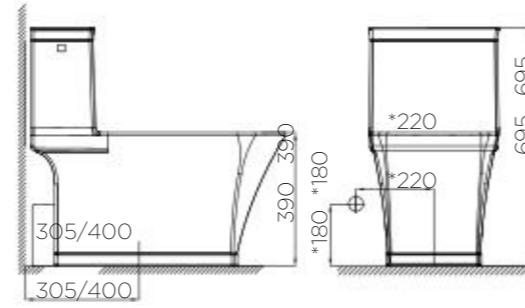

CCAS2025/2026

L743 W381 x H695 mm
SiphonMax with Power Rim
3.8 L Single Flush
305/400 mm, S-Trap
Elongated Bowl

KASTELLO
Close Coupled Toilet