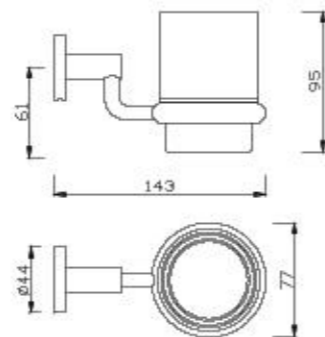

FFAS1484-908500BFO