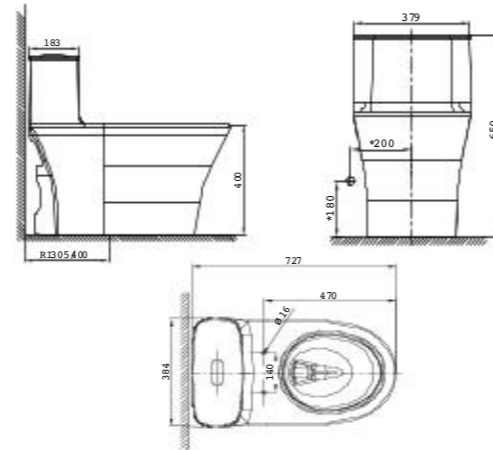

CCAS1880-111A410FO

L727 x W384 x H650

SiphonMax with Power Rim
3.5/5 L Dual
305mm, S-Trap
Elongated Bowl

Signature One Piece Toilet with Side Lever