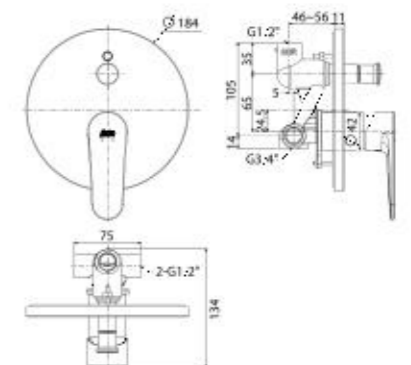

FFASB221-609500BCO