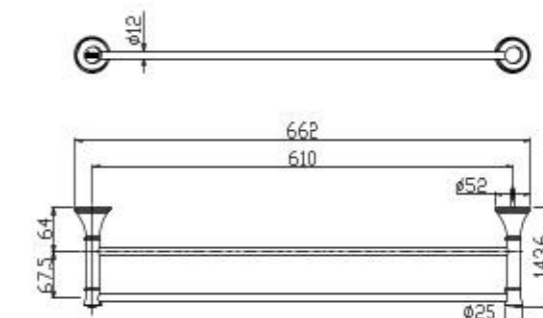

FFAS0294-908500BCO