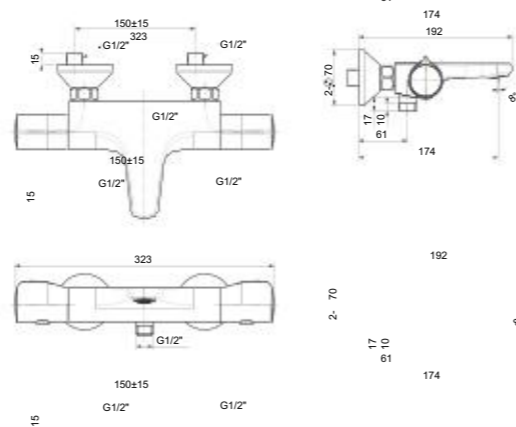

FFAS4949-609500BCO