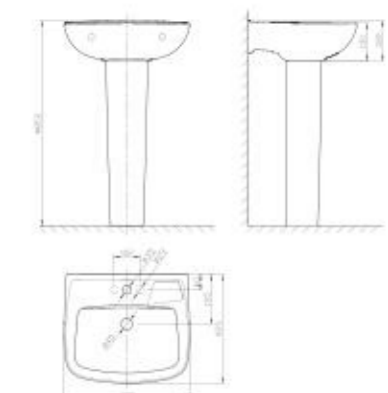

CCAS0560-1010400CO

L495 x W430 x H850 mm