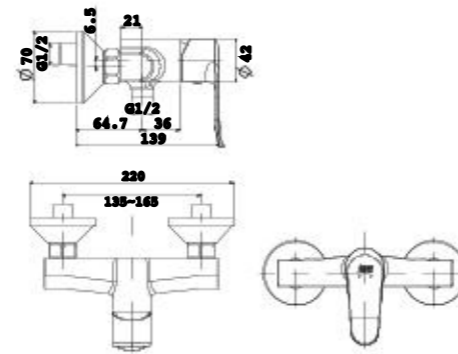

FFAS0712-709500BCO