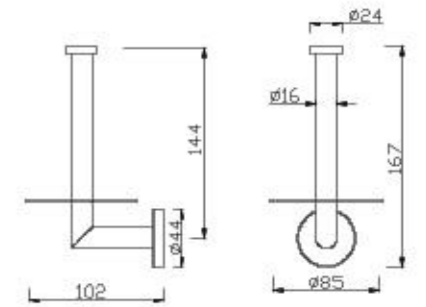

FFAS1488-908500BFO

Concept Round
Paper Holder with Cover