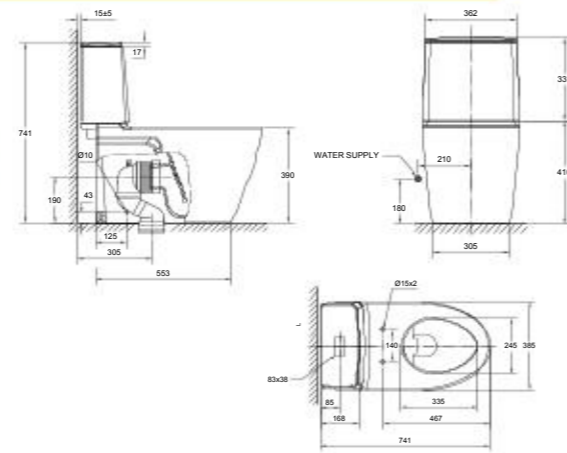

CL23075-6DACTCBT (S-Trap)
CL23075-6DACTPPT (P-Trap)

L741 x W385 x H741 mm

Double Vortex with Power Rim
2.6/4L Dual Flush
140-245mm, S-Trap
Elongated Bowl

CL23175-6DAMYBFT (Bottom Inlet)
CL23175-6DAMYBIT (Back Inlet)

L680 x W385 x H761mm

Double Vortex with Power Rim
3/4.5L Dual Flush
140-245mm, S-Trap
Elongated Bowl