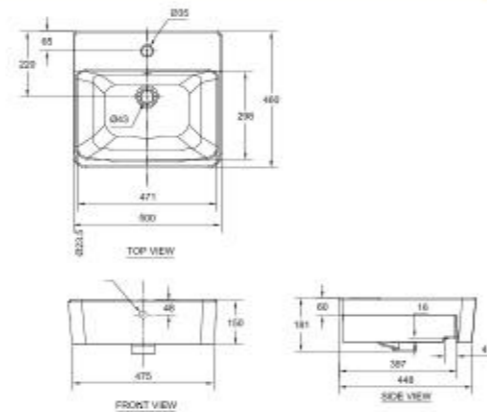

CL0519I-6DACTLS

L500 x W460 x H180 mm