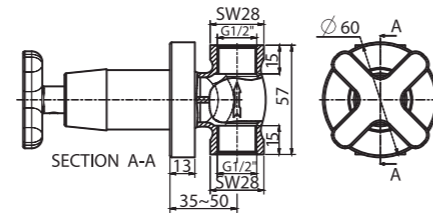

FFAST705-709500BFO