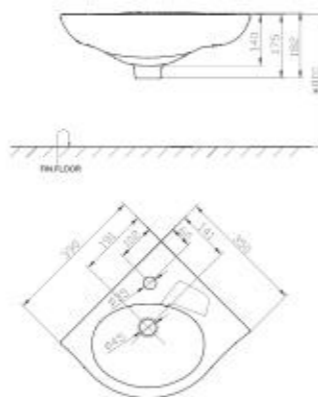

CCAS1530-1010410C0

L495 x W430 x H195 mm

New Codie
Wall Hung 430mm
Square Wash Basin

CCAS1560-1010410C0

L495 x W430 x H159 mm

New Codie
Wall Hung Corner Wash Basin

CCAS0220-1010410C0

L390 x W350 x H182 mm