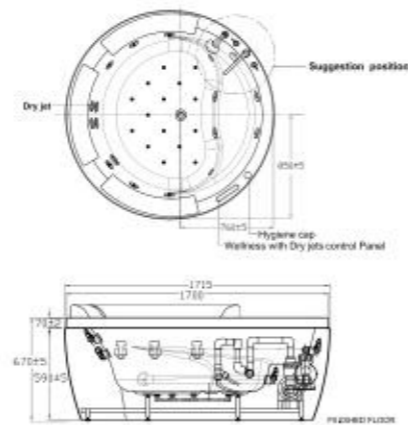

IDS Round
Freestanding Tub

B70214-6DAWD

Ø1715 x H670 mm
Acrylic with E-Fibre
Reinforcement

- Ozone
- Chromatherapy
- Dry Jet