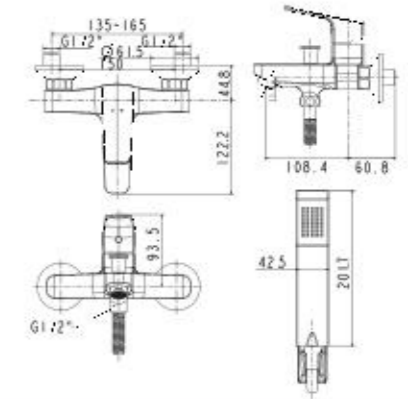

FFAS0411-601500BC0