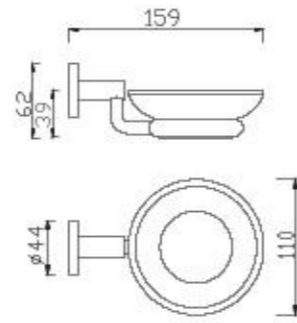

FFAS1482-908500BFO

Concept Round
Grille Soap Dish