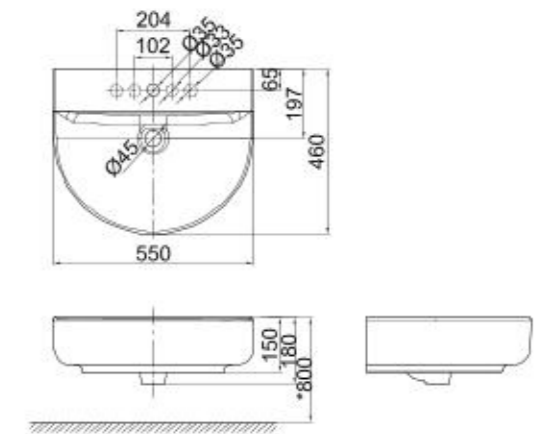

CL05531-6DACTLW

L550 x W460 x H150 mm

Concept D-shape
550mm Wall Hung
Wash Basin

CCAS1551-1040410K0

L550 x W460 x H180 mm

3-hole, 4"

WASH BASINS

Concept Round
Wall Hung Wash Basin