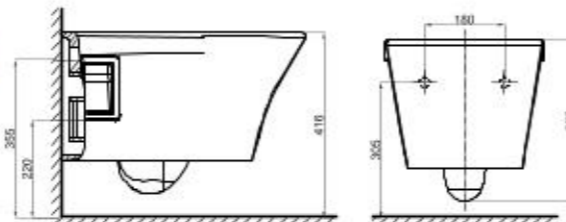

L750 x W407 x H784 mm
Double Vortex
3/4.5 L Dual Flush
305 mm, S-Trap
190 mm, P-Trap
Elongated Bowl

Compatible with:
Concealed Cisterns

KASTELLO
Square Wall Hung Toilet

CCAS2131-0220400FO

L552 x W360 x H290
Double Vortex with Hygiene Rim
3/4.5L Dual Flush
220mm, P-Trap