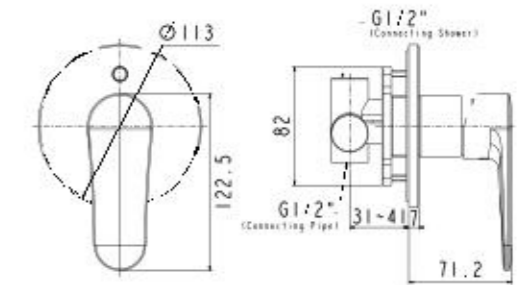

FFASB236-709500BFO