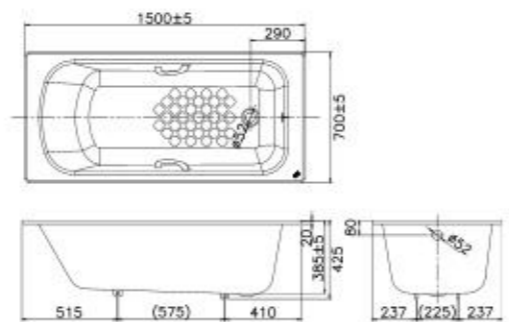

L1700 x W700 x H425 mm
Scratch & Wear Resistant
Cast Iron

Milano
1.7M Cast Iron Drop-in Tub
(with Handles)

BTAS2708-2520400C5

L1700 x W700 x H425 mm
Scratch & Wear Resistant
Cast Iron

Milano
1.5M Cast Iron Drop-in Tub

BTAS2508-0520400C5

L1500 x W700 x H425 mm
Scratch & Wear Resistant
Cast Iron

Milano
1.5M Cast Iron Drop-in Tub
(with Handles)

BTAS2508-2520400C5

L1500 x W700 x H425 mm
Scratch & Wear Resistant
Cast Iron

Concept Nuovo™
Harmonious Mix
& Match