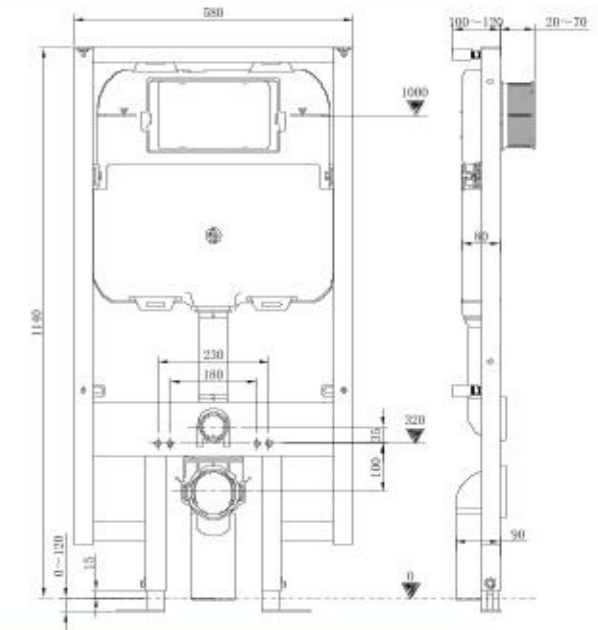

CLCN54ZZ

Mechanical faceplate
Dual flush with CLCN51ZZ, CLCN52ZZ, CLCN53ZZ, CLCN54ZZ, CLCN55ZZ
Tool-free mounting and maintenance work on concealed cistern
Actuation force <20N