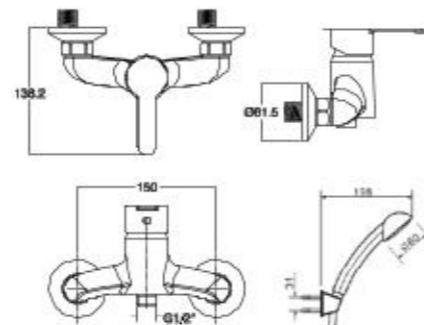

BATH & SHOWERS

BATH & SHOWERS

FFAS6526-701500BFO

FFAS6511-601500BFO

FFAS6512-709500BCO

Seva
Concealed Shower Mono

FFAS6536-709500BFO

FFAS6511-609500BCO

Seva
Concealed Shower Mixer

FFAS6522-709500BCO

FFAS6512-701500BFO

FFAS6521-609500BCO