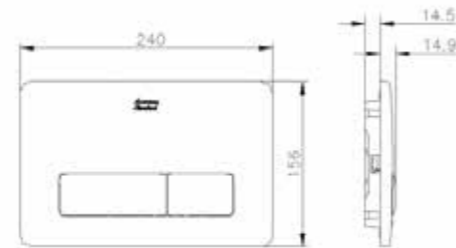

Concept Pillow Flush Plate

CLCN60ZZ

L254 x H168 mm

Mechanical faceplate
Compatible with CLCN52ZZ, CLCN54ZZ, CLCN58ZZ
Tool-free mounting and maintenance work on concealed cistern
Actuation force <20N

FLUSH VALVES (TOILET)