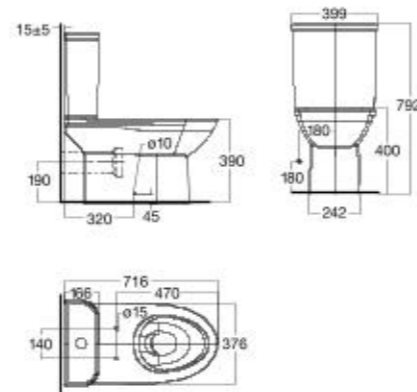

TOILETS

Neo Modern
One-Piece Toilet 305mm

CCAS2073-0200400C0

L735 x W376 x H730 mm

SiphonMax
4.8 L Single Flush
305 mm, S-Trap
Elongated Bowl

Neo Modern
Close Coupled Toilet

CCAS2630-0200400C0

L716 x W399 x H792 mm

Washdown
3/4.5 L Dual Flush
305 mm, S-Trap
Elongated Bowl

WASH BASINS

Neo Modern
Vessel Wash Basin

CCASF633-0000410F0

L545 x W400 x H184 mm

**CL09531-6DAL21B/
CLF711F-6DATI**

L553 x W450 x H860 mm

**CL09531-6DAL12B/
CLF712S-6DATI**

L553 x W450 x H460 mm

CCAS1533-1010410C0

L553 x W450 x H195 mm