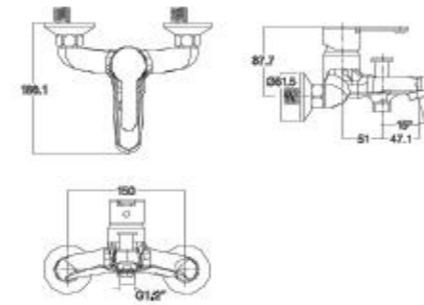

FFAS6511-609500BCO

Seva
Concealed Shower Mixer