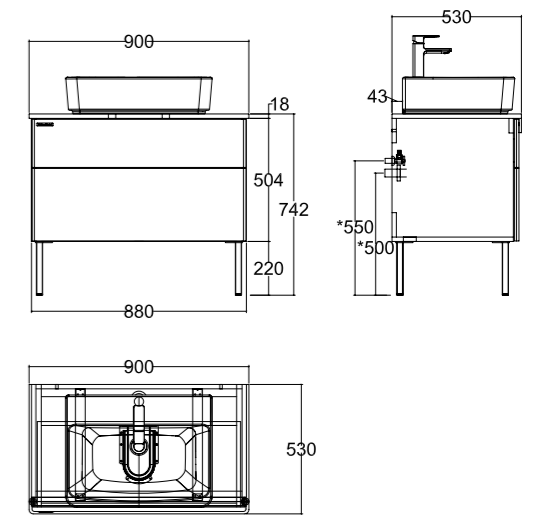

ACCESSORIES

CITY

City
Towel Hanger

CVASCV42-ST0A410C0

VANITIES

MODERN LUXE

Modern Luxe
Freestanding Vanity 900mm

CVASML90-SFIH302C0

L530 x W900 x H742mm

2 Door
1 hole vessel 600mm

- Graystone Wood CVASCT70-SNIH400C0
- Cedar Wood CVASML90-SFIH502C0

Modern Luxe
Freestanding Vanity 900mm

CVASML90-SFIH303C0

L530 x W900 x H742mm

2 drawer
1 hole vessel 550mm

- Graystone Wood CVASML90-SFIH303C0
- Cedar Wood CVASML90-SFIH503C0

Modern Luxe
Freestanding Vanity 900mm

CVASML90-SFOH304C0

L530 x W900 x H742mm

2 drawer
No hole vessel 420mm

- Graystone Wood CVASML90-SFOH304C0
- Cedar Wood CVASML90-SFOH504C0