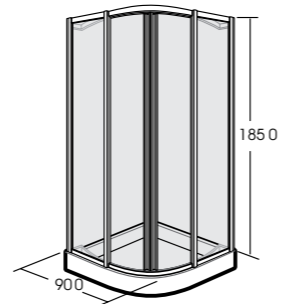

Framed Shower Enclosures

MIRAGE
Framed Shower Panel
(Left/Right Slide)

B1R090-2KACTGC

900 x 900 x 1850 mm

Installation Area:
890-910 mm

MIRAGE
Framed Shower Enclosure
Square (Corner Entry)

B1S090-2KACTGC

900 x 900 x 1850 mm