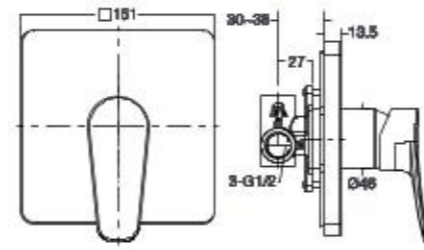

FFAS0922-702500BC0