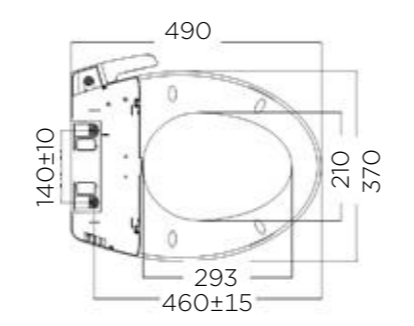

Slim Smart Washer 3 Manual Bidet
Product Code	CSCFA650-1CACT0000
Dimensions (L x W x H)	490 x 370 x 55 mm
Hygiene	
Nozzle	Dual Nozzles
Posterior Cleansing	•
Feminine Cleansing	•
Anti-Bacterial Protection	•
Nozzle Shutter	•
Self-Cleaning Nozzle	•
Comfort	
Ergonomic Handle	•
Comfort Curve Seat	•
Water Pressure Adjustment	•
Convenience	
Type Of Nozzle	PP Nozzle
Quick Detach / Connect Hose	•
Slow-Closing Seat & Cover	•
Rotating Elbow	•
Quick Detach Seat Cover	•
Easy Release	•

	Slim Smart Washer II Manual Bidet
Product Code	CA625SWH-A156A
Dimensions (L x W x H)	500 x 370 x 55 mm
Hygiene	
Nozzle	Dual Nozzles
Posterior Cleansing	•
Feminine Cleansing	•
Nozzle Shutter	•
Self-Cleaning Nozzle	•
Comfort	
Water Pressure Adjustment	•
Convenience	
Type Of Nozzle	PP Nozzle
Slow-Closing Seat & Cover	•
Quick Detach Seat Cover	•
Easy Release	•