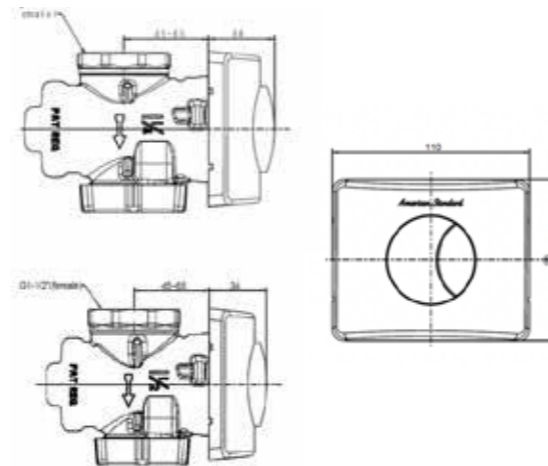

Concept Arc Dual Flush Valve

FFAS9809-000500BA0 (32mm)
FFAS98008-0005000BA0 (40mm)

L110 x H90 mm

Cartridge tested for 200,000 Cycles for full flush
Full flush: ≥ 4.5 LPF
Half flush: Less than Full Flush
Half Flush Self-closing on continuous press