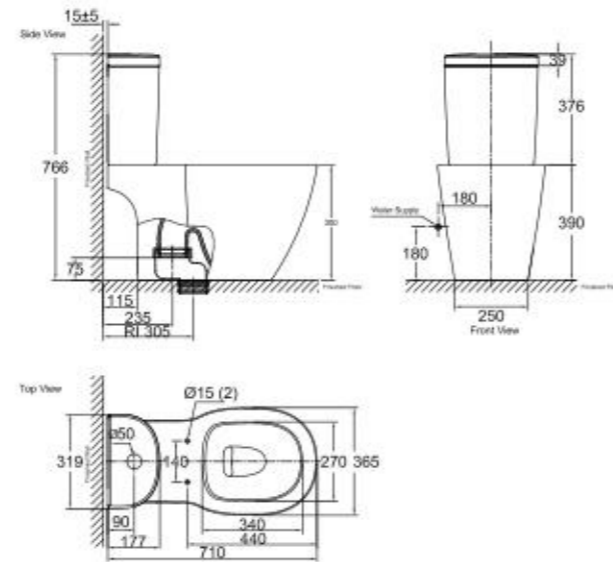

TOILETS

Concept D-Shape
Close Coupled Toilet

CL27055-6DACTST

L710 x W365 x H766 mm

Washdown
3/4.5 L Dual Flush
305 mm, S-Trap
U-Shape Bowl

Concept Square
Close Coupled Toilet

CL27045-6DACTST

L710 x W365 x H766 mm