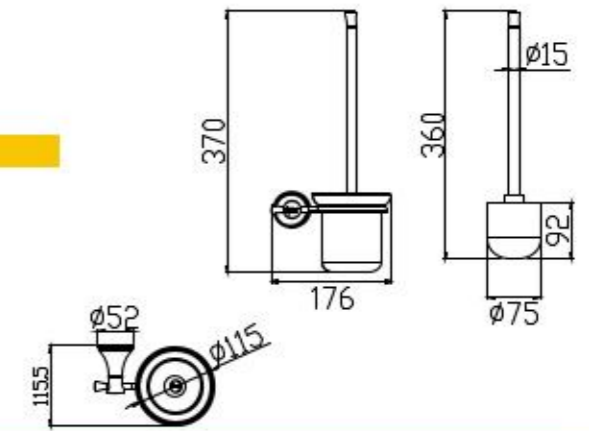

ACCESSORIES

ACCESSORIES

KASTELLO
Robe Hook

FFAS0281-908500BCO

KASTELLO
Toilet Brush

FFAS0286-908500BCO

KASTELLO
Soap Dish