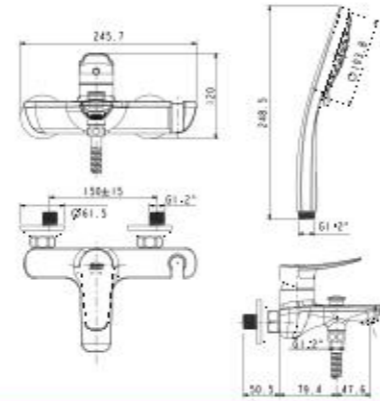

BATH & SHOWERS

FFAS0911-602500BC0