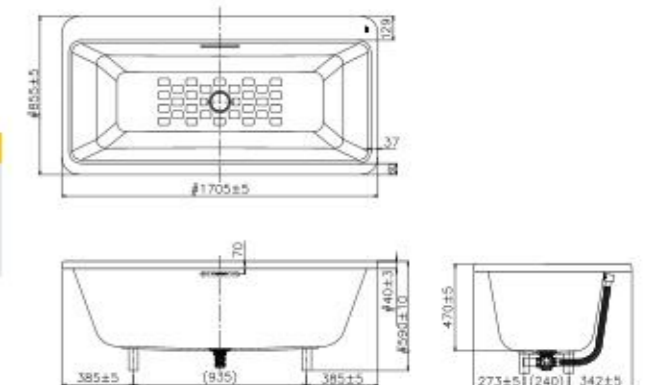

Acacia Evolution 1.7M Acrylic Drop-In Tub

BTAS6719-002AS00C4

L1705 x W855 x H590 mm
Acrylic with E-Fibre Reinforcement