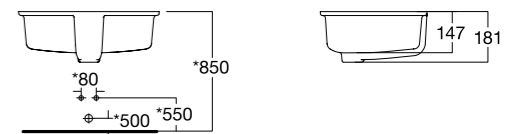

CCASF514-1000410F0

L500 x W380 x H181 mm