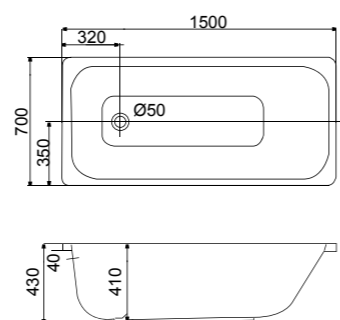

FFASB221-609500BCO

BATHTUBS

New Codie
1.5M Acrylic Drop-in Tub

BTAS6512-052040C5

L1500 x W700 x H430 mm
Acrylic with E-Fibre
Reinforcement

Cadet™

Safe and Comfortable
Solutions for Your
Family

Contemporary