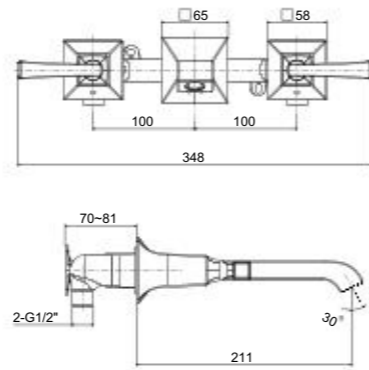

BASIN FAUCETS

FFAS1604-101500BCO