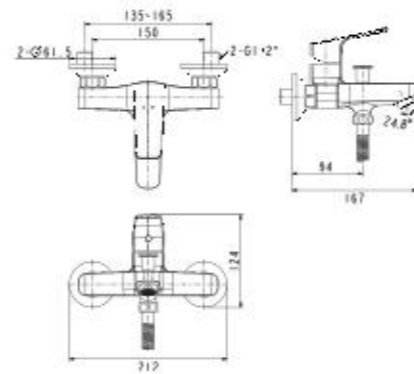

FFAS0411-609500BC0