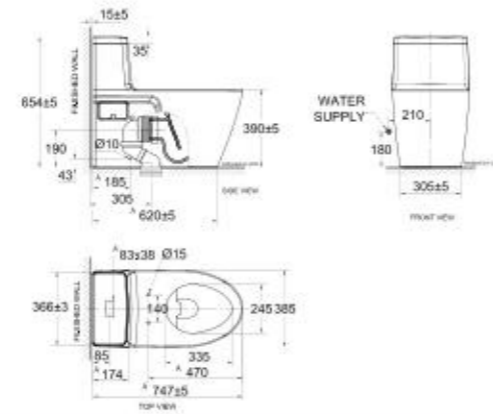

SPALETS

TOILETS

Acacia Evolution Shower Toilet (Auto Seat & Cover)

CEAS5006-0000424C0

L649 x W415 x H550 mm

Siphon Jet
3.5/5 L Dual Flush
305 mm, S-Trap
Square Bowl

Acacia Evolution Close Coupled Back-to-Wall Toilet

CL3317/CL4317

L680 x W376 x H780 mm

Double Vortex
3/4.5 L Dual Flush
140-245 mm, S-Trap
Elongated Bowl

Acacia Evolution Shower Toilet

CEAS5006-0000422C0

L649 x W415 x H550 mm

Siphon Jet
3.5/5 L Dual Flush
305 mm, S-Trap
Square Bowl

CL3229B-6DAAUCB

L555 x W376 x H390 mm

Double Vortex
3/4.5 L Dual Flush
190 mm, P-Trap
Elongated Bowl

TOILETS

Acacia Evolution One-Piece Toilet

CL20072-6DACTCB

L747 x W385 x H654 mm

Double Vortex
2.6/4 L Dual Flush
305 mm, S-Trap
Elongated Bowl

CL3119B-6DACTPT

L555 x W376 x H360 mm

Double Vortex
3/4.5 L Dual Flush
230 mm, P-Trap
Elongated Bowl

Acacia Evolution Close-Coupled Toilet

CL23075-6DACTCB

L740 x W385 x H760 mm

Double Vortex
2.6/4 L Dual Flush
305 mm, S-Trap
Elongated Bowl