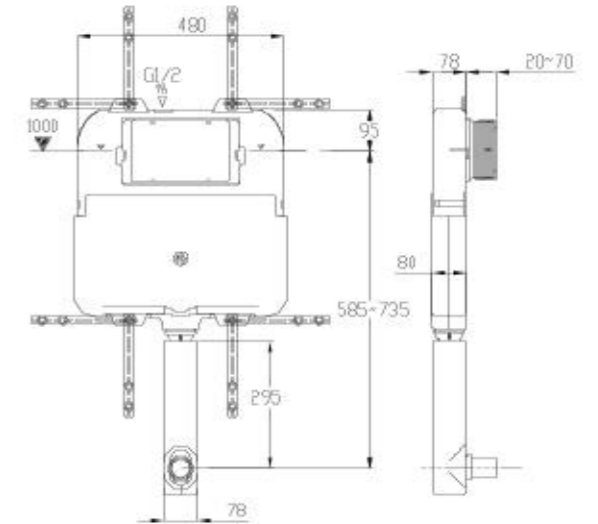

CONCEALED CISTERNS

Repelo Concealed Cistern - Asia

CLCN52ZZ

Compatible with Concept Oblong (CLCN59ZZ) and Concept Pillow (CLCN60ZZ) Flush Plates
Dirt resistant
Partial flush at 3L, Full flush at 4.5 to 6L

Repelo Concealed Cistern with Frame