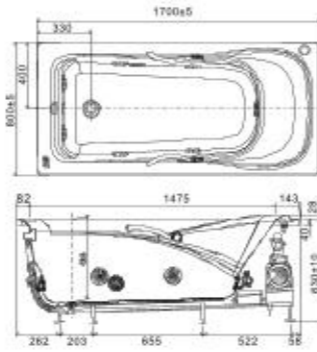

WELLNESS TUBS

Concept
Drop-In Tub
(Whirlpool with Handles)

BTAS6716-2050403C5

L1700 x W800 x H640 mm
Acrylic with E-Fibre
Reinforcement

- Ozone
- Chromatherapy

Concept
Drop-In Tub (Whirlpool with Foot
& Lumber Massage; with
Handles)