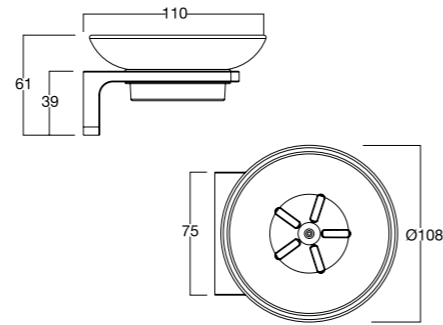

ACCESSORIES

Acacia Evolution
Robe Hook

FFAS1381-908500BFO

Acacia Evolution
Soap Dish

FFAS1382-908500BFO

Concept Round
Double Towel Bar

FFAS1494-908500BFO

Concept Round
Towel Shelf