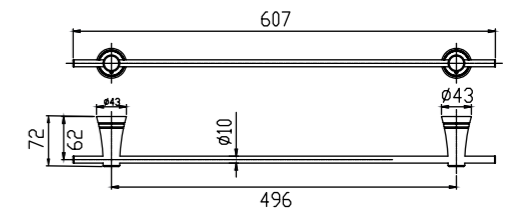

FFAS6588-908500BFO

Seva
Glass Holder