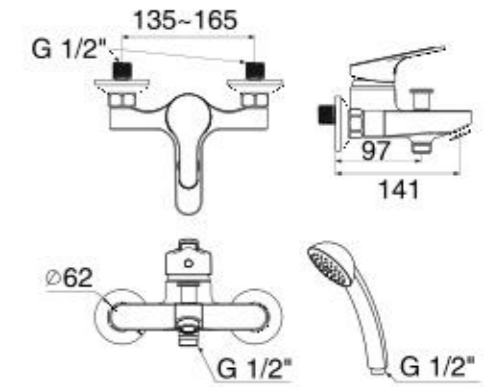

FFAS1411-601500BFO