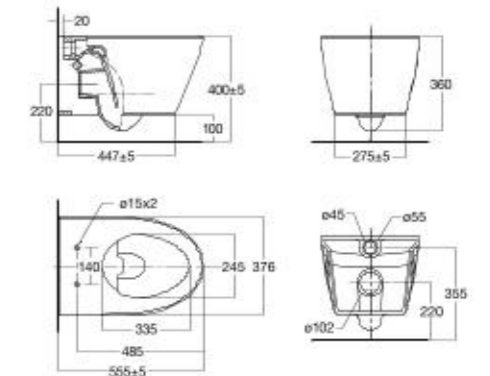

Concept D-Shape Close-Coupled Toilet

CL27055-6DACTST

L710 x W365 x H766 mm
 Washdown
 3/4.5 L Dual Flush
 305 mm, S-Trap
 U-Shape Bowl

WALL HUNG TOILETS

Acacia Evolution Wall Hung Toilet

CL3119B-6DACTPT

L555 x W376 x H360 mm
 Double Vortex
 3/4.5 L Dual Flush
 230 mm, P-Trap
 Elongated Bowl