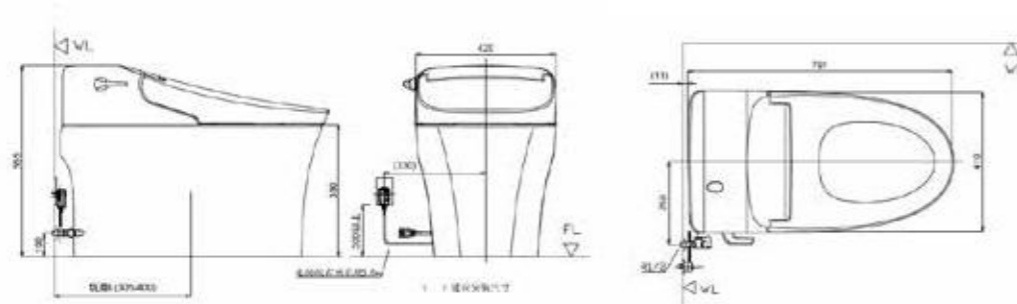

AEROZEN G2 Shower Toilet	
Product Code	CEAS5017-0110400T0
Warm Water Supply System	Hot Water Storage
Flushing System	Siphon Jet
Flush Volume	6L
Dimensions (L x W x H)	791 x 453 x 565 mm
Rough In	305mm, S-Trap
Hygiene	
Anti-Bacterial Protection	- Seat (SIAA Standard) - Nozzle - Remote Control
Nozzle	Dual Nozzles
Nozzle Position Adjustment	5 Levels
Posterior Cleansing	•
Wide Cleansing (Posterior)	•
Wide Cleansing (Feminine)	•
Auto Flush	•
Nozzle Shutter	•
Self-Cleaning Nozzle	•
Aqua Ceramic	•
ComfortClean	•
Comfort	
Heated Seat (Adjustable Temperature)	6 Levels
Slow-Closing Seat & Cover	•
Dryer (Adjustable Temperature)	3 Levels
Deodorizer	•
Massage	•
Convenience	
Quick-Detach Seat Cover	•
Seat Sensor	•
Remote Control	•
Manual Flush	•
Energy Saving	
Power Saving	•
One-Touch Power Saver (8Hr)	•