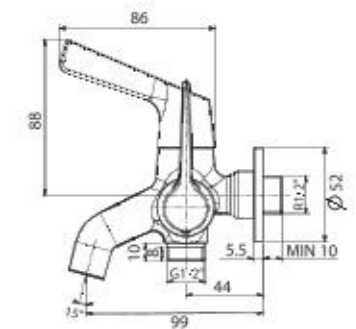

FFAST603-601500BFO

FFAST703-601500BFO