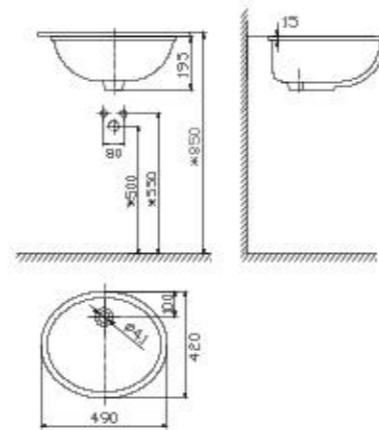

**AS Ovalyn
21" Undercounter Wash Basin**

CCAS0470-1000420F1

L535 x W435 x H210 mm