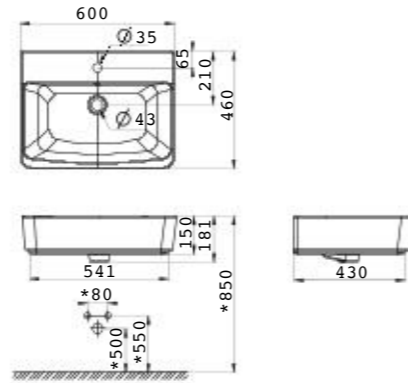

CCASF520-1010421FO

L600 x W460 x H181 mm