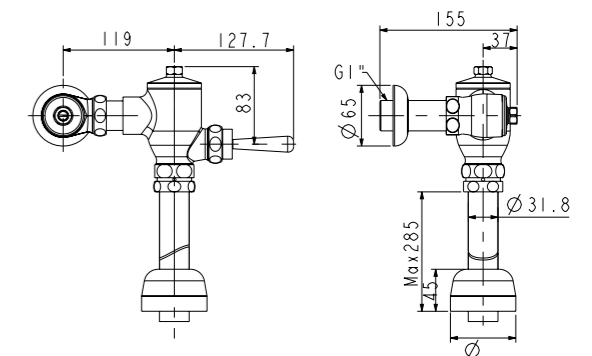

Exposed Flush Valve

CF-9803

Inlet: 25.4 mm; Outlet: 32 mm
Single adjustable flush volume