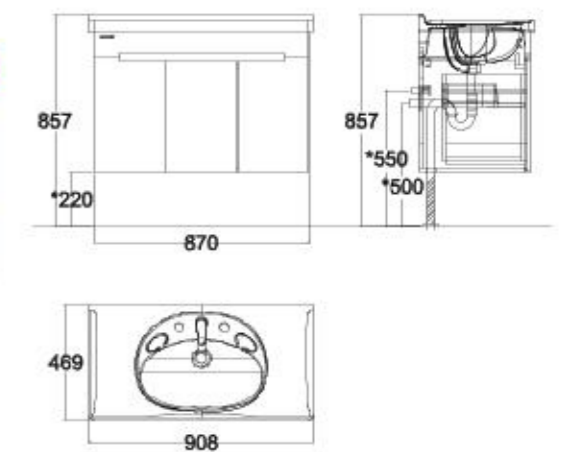

CVASME90-SH1W201C0

L908 x W470 x H637mm

2 Door 1 Drawer
1-Hole Integrated Wash Basin

☐ Picket White / Silver Lining CVASME90-SH1W201C0