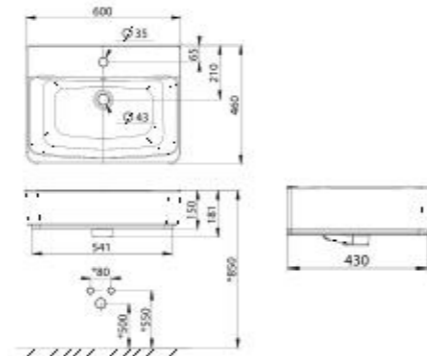

Acacia Evolution Semi-Counter Wash Basin

CCASF519-1040411C0

L500 x W460 x H181 mm
3-Hole, 4"

Acacia Evolution Vessel With Deck

CCAS0620-1010411F0

L600 x W460 x H181 mm

Acacia Evolution Semi Pedestal Wash Basin