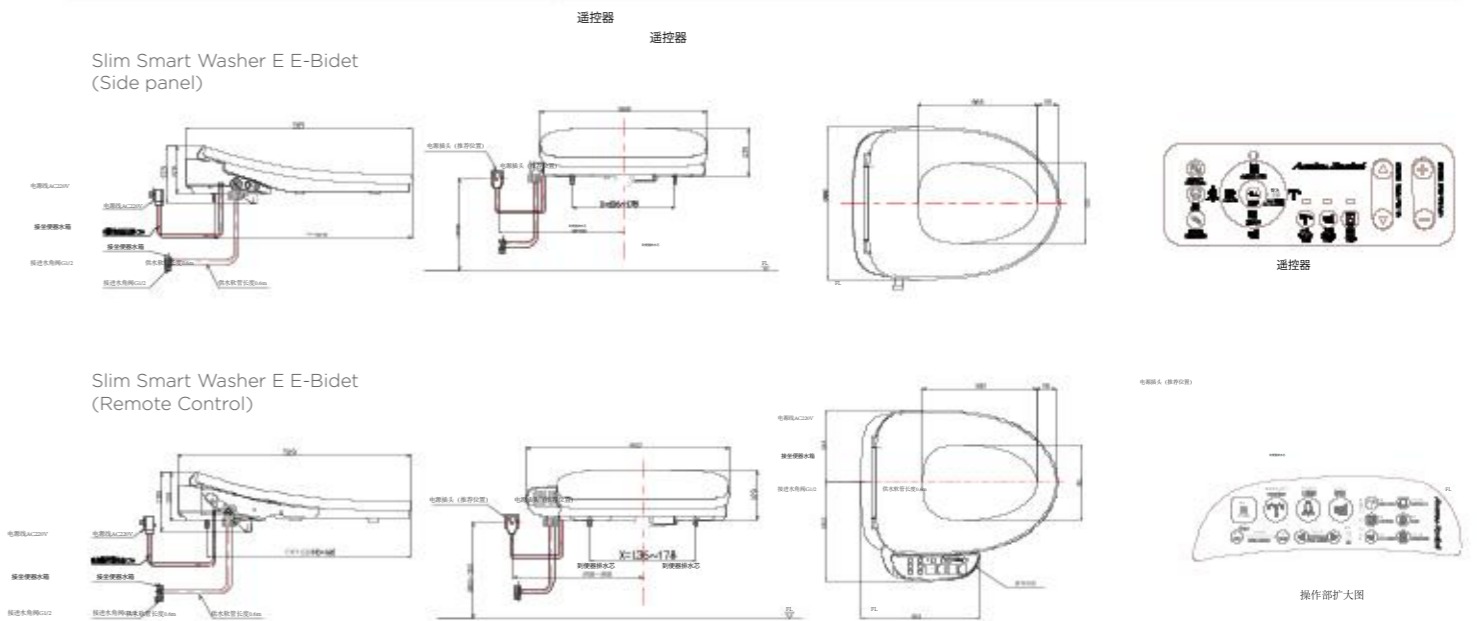

Slim Smart Washer E E-bidet

Product Code	CEAS7501-1000400C0	CEAS7601-1000400C0	CEAS7502-1000400C0	CEAS7602-1000400C0
Warm Water Supply System	Instant Heating			
Dimensions (L x W x H)	520 x 451 x 133 mm		520 x 383 x 133 mm	
Control	Side Panel		Remote Control	
Hygiene				
	Seat (SIAA Standard)		•	
Anti-Bacterial Protection	Nozzle			•
UV Sterilization	•	-	•	-
Medicine Wash (Container)	•	-	•	-
Nozzle	Single Nozzle, Stainless Steel			
Nozzle Position Adjustment	5 Levels			
Posterior Cleansing	•			
Feminine Cleansing	•			
Self-Cleaning Nozzle	•			
Comfort				
Heated Seat (Adjustable Temperature)			4 Levels	
Dryer (Adjustable Temperature)			4 Levels	
Slow-Closing Seat & Cover	•			
Massage	•			
Convenience				
Remote Control			•	
Quick-Detach Seat Cover	•			
Seat Sensor	•			
Night Light	•			
Energy Saving				
Power Saving (24 Hours)			•	