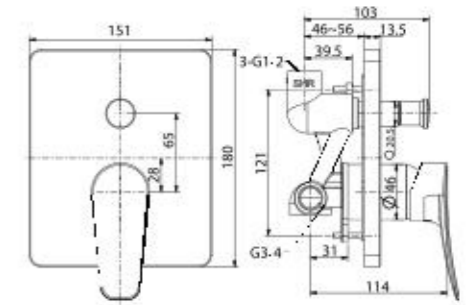

BATH & SHOWERS

FFAS0921-602500BC0