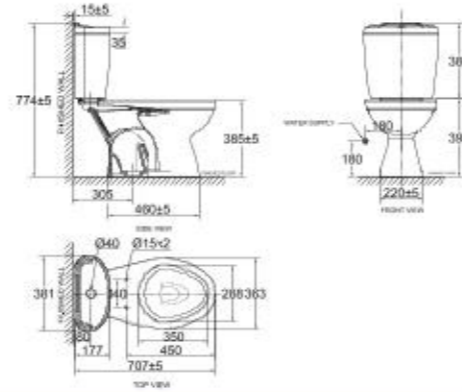

TOILETS

Winston II
Close Coupled Toilet

CL26965-6DAWDSTDG

L707 x W381 x H774 mm

Washdown
3/4.5 L Dual Flush
305 mm, S-Trap
Semi-Elongated Bowl

Winplus II
Close Coupled Toilet

CL26985-6DAWDSTDG

L707 x W393 x H781 mm