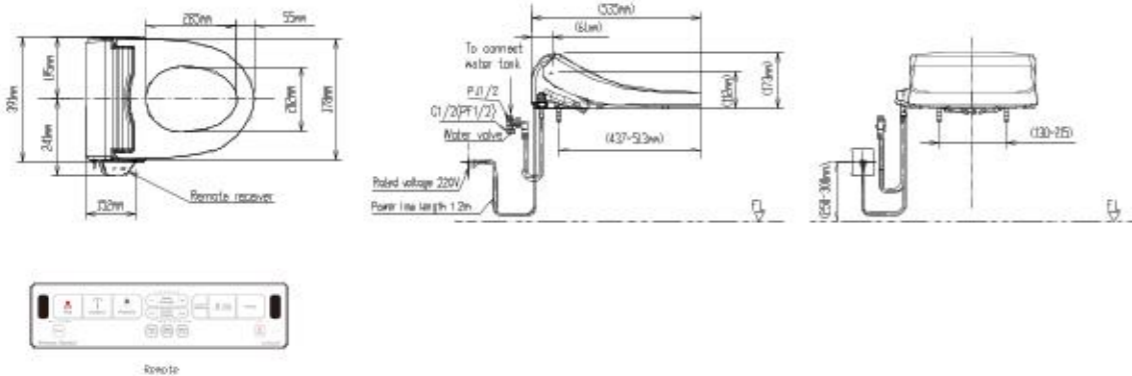

Pristine Star E-bidet Full Function
Product Code		CEAS7SR1-0100510C0
Dimensions (L x W x H)		535 x 436 x 173 mm (Long)
Hygiene		
Anti-Bacterial Protection	Seat (SIAA Standard)	•
	Cover	•
	Nozzle	•
	Remote / Panel (Surface Only)	•
Auto Deodorizer		•
Nozzle		Dual Nozzles
Posterior Cleansing		•
Feminine Cleansing		•
Feminine Air Bubble Soft Cleansing		•
Nozzle Position Adjustment		5 Levels
Self-Cleaning Nozzle		•
Nozzle Shutter		•
Oscillating		•
Comfort		
Heated Seat (Adjustable Temperature)		3 Levels (with Auto-Off)
Dryer (Adjustable Temperature)		3 Levels
Water Pressure Adjustment		3 - 5 Levels
Warm Water Supply System		Hot Water Storage
Massage		•
LED Night Light		•
Convenience		
Type of Nozzle		PPE Nozzle
Quick-Detach Seat Cover		•
Seat Sensor		•
Slow-Closing Seat & Cover		•
Remote Control		•
Energy Saving		
One-Touch Power Saver (8Hr)		•