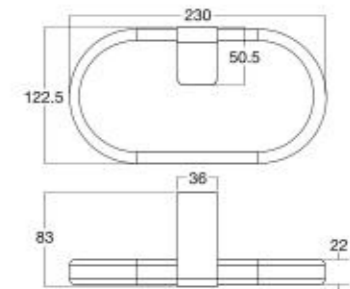

FFAS1390-908500BFO

Acacia Evolution
Glass Holder