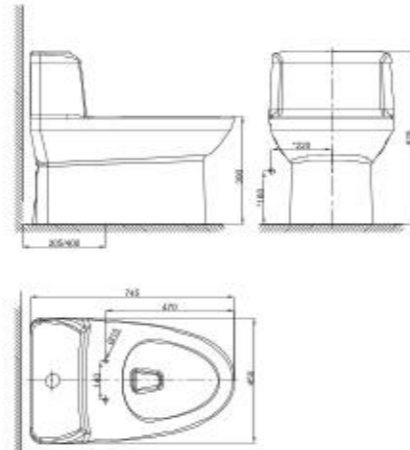

TOILETS

Milano
One-Piece Toilet

CCAS1860-112A410F0

L744 x W450 x H710 mm
SiphonMax
3/4.8 L Dual Flush
305 mm, S-Trap
Elongated Bowl

Milano
Close Coupled Toilet

CL23275-6DACTCB

L750 x W454 x H765 mm
Double Vortex
3/4.2 L Dual Flush
305 mm, S-Trap
Elongated Bowl