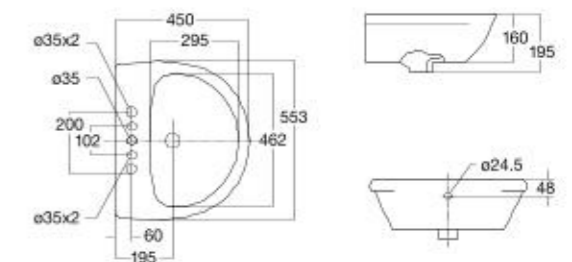

L553 x W450 x H860 mm

Neo Modern
550mm Semi Pedestal
Wash Basin

**CL09531-6DAL12B/
CLF712S-6DATI**

L553 x W450 x H460 mm

Neo Modern
550mm Wall Hung
Wash Basin

CCAS1533-1010410C0

L553 x W450 x H195 mm

BASIN FAUCETS