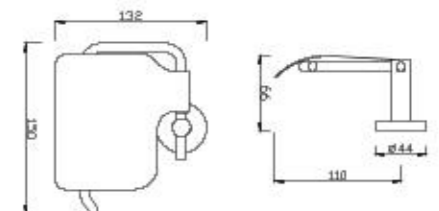

FFAS1489-908500BFO