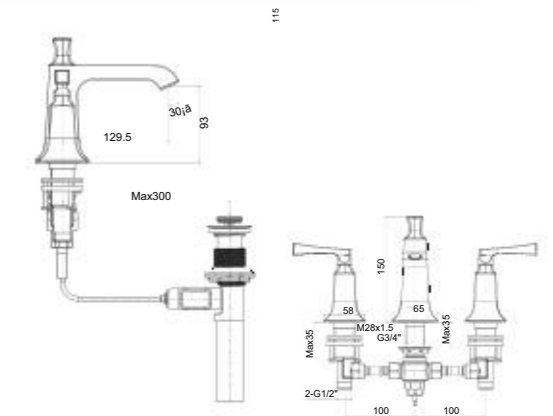

FFAS1603-101500BCO