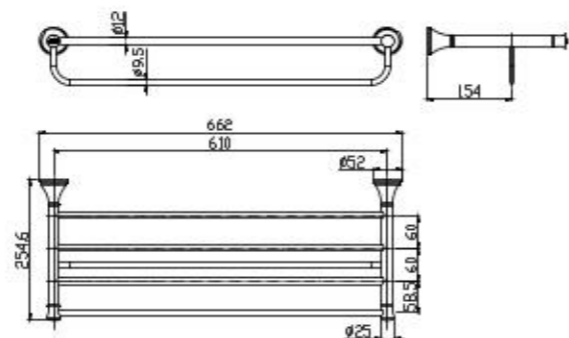

ACCESSORIES

FFAS0295-908500BC0