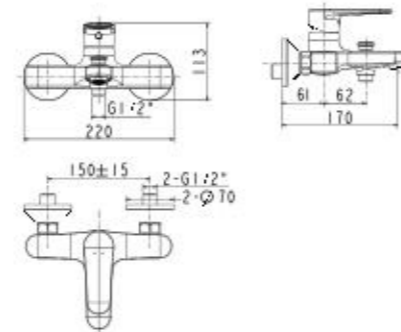

FFASB211-609500BCO