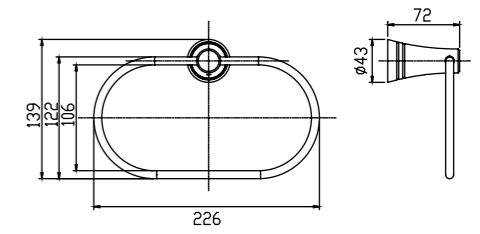

72

Seva
Towel Ring

FFAS6590-908500BFO

Seva
Soap Dish