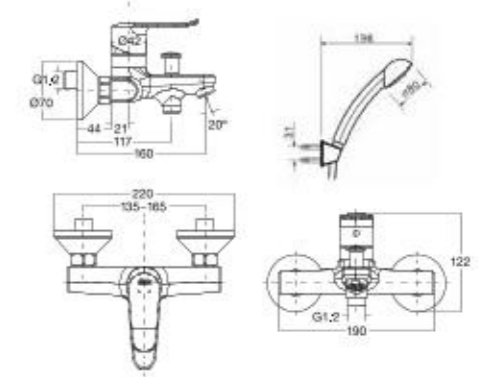

FFAS0711-601500BFO