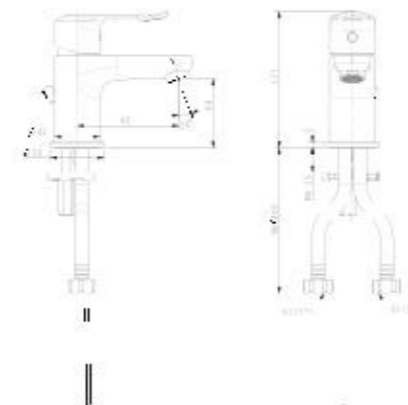

FFAS0701-102500BF0