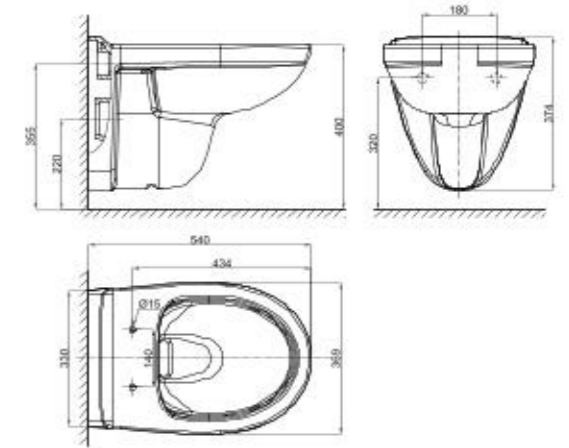

Concept Pillow

Concealed Flush Valve

Concept Arc Dual FV

**Compact Codie
Wall Hung**

CCAS2207-0220400FO

L368 x W540 x H373mm

Washdown
3 / 4.5L Dual flush
220mm, P trap

WASH BASINS