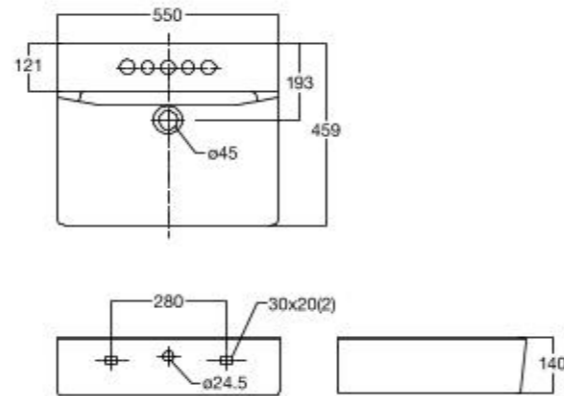

CL0552I-6DACTLW

L548 x W460 x H145 mm

Concept Square
550mm Wall Hung Wash Basin

CL0550I-6DACTLW

L549 x W459 x H140 mm

BASIN FAUCETS

Concept Round
Basin Mixer with Pop-up Drain

FFAS1401-101500BCO