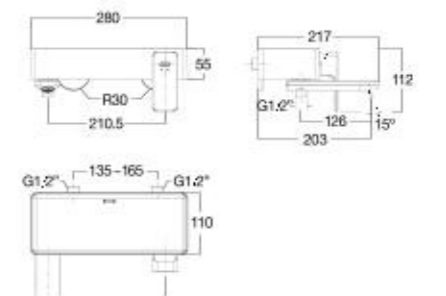

FFAS1311-609500BCO