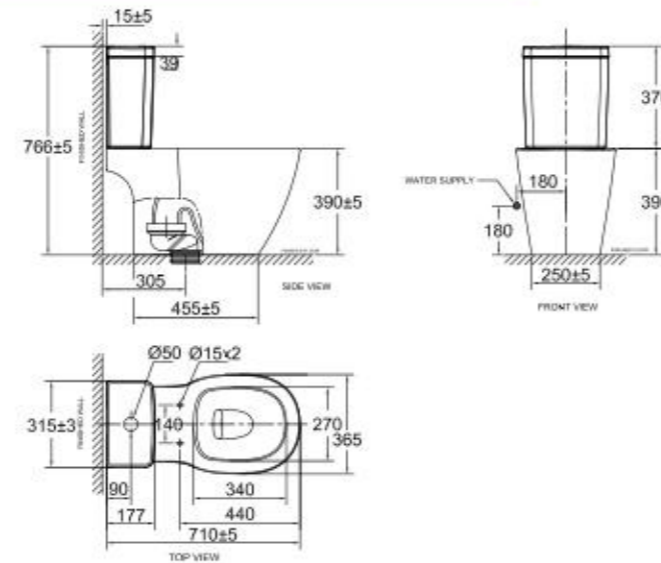

CL27045-6DACTST

L710 x W365 x H766 mm

Washdown
3/4.5 L Dual Flush
305 mm, S-Trap
U-Shape Bowl