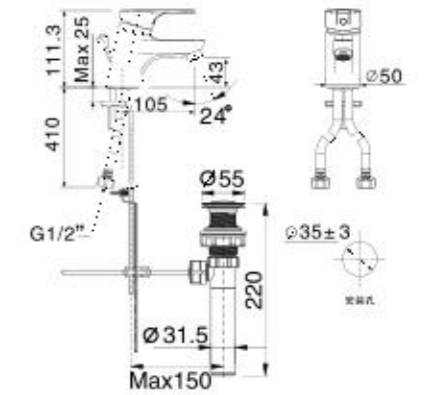

CL0552I-6DACTLW

L548 x W460 x H145 mm

Concept Square
550mm Wall Hung Wash Basin

CL0550I-6DACTLW

L549 x W459 x H140 mm

BASIN FAUCETS

Concept Round
Basin Mixer with Pop-up Drain

FFAS1401-101500BCO