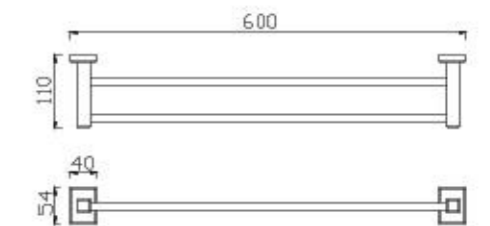

FFAS0494-908500BFO

Concept Square
Toilet Brush