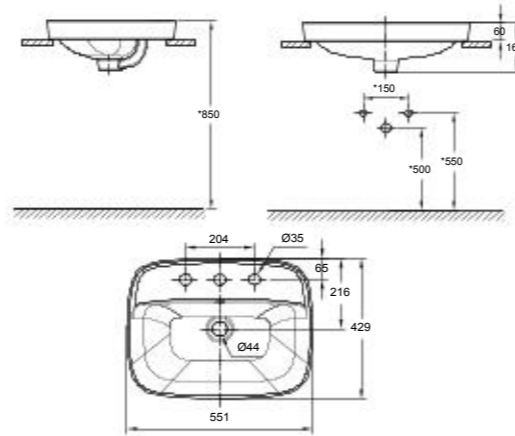

CCAS0420-1080410FO

L551 x W429 x H50 mm