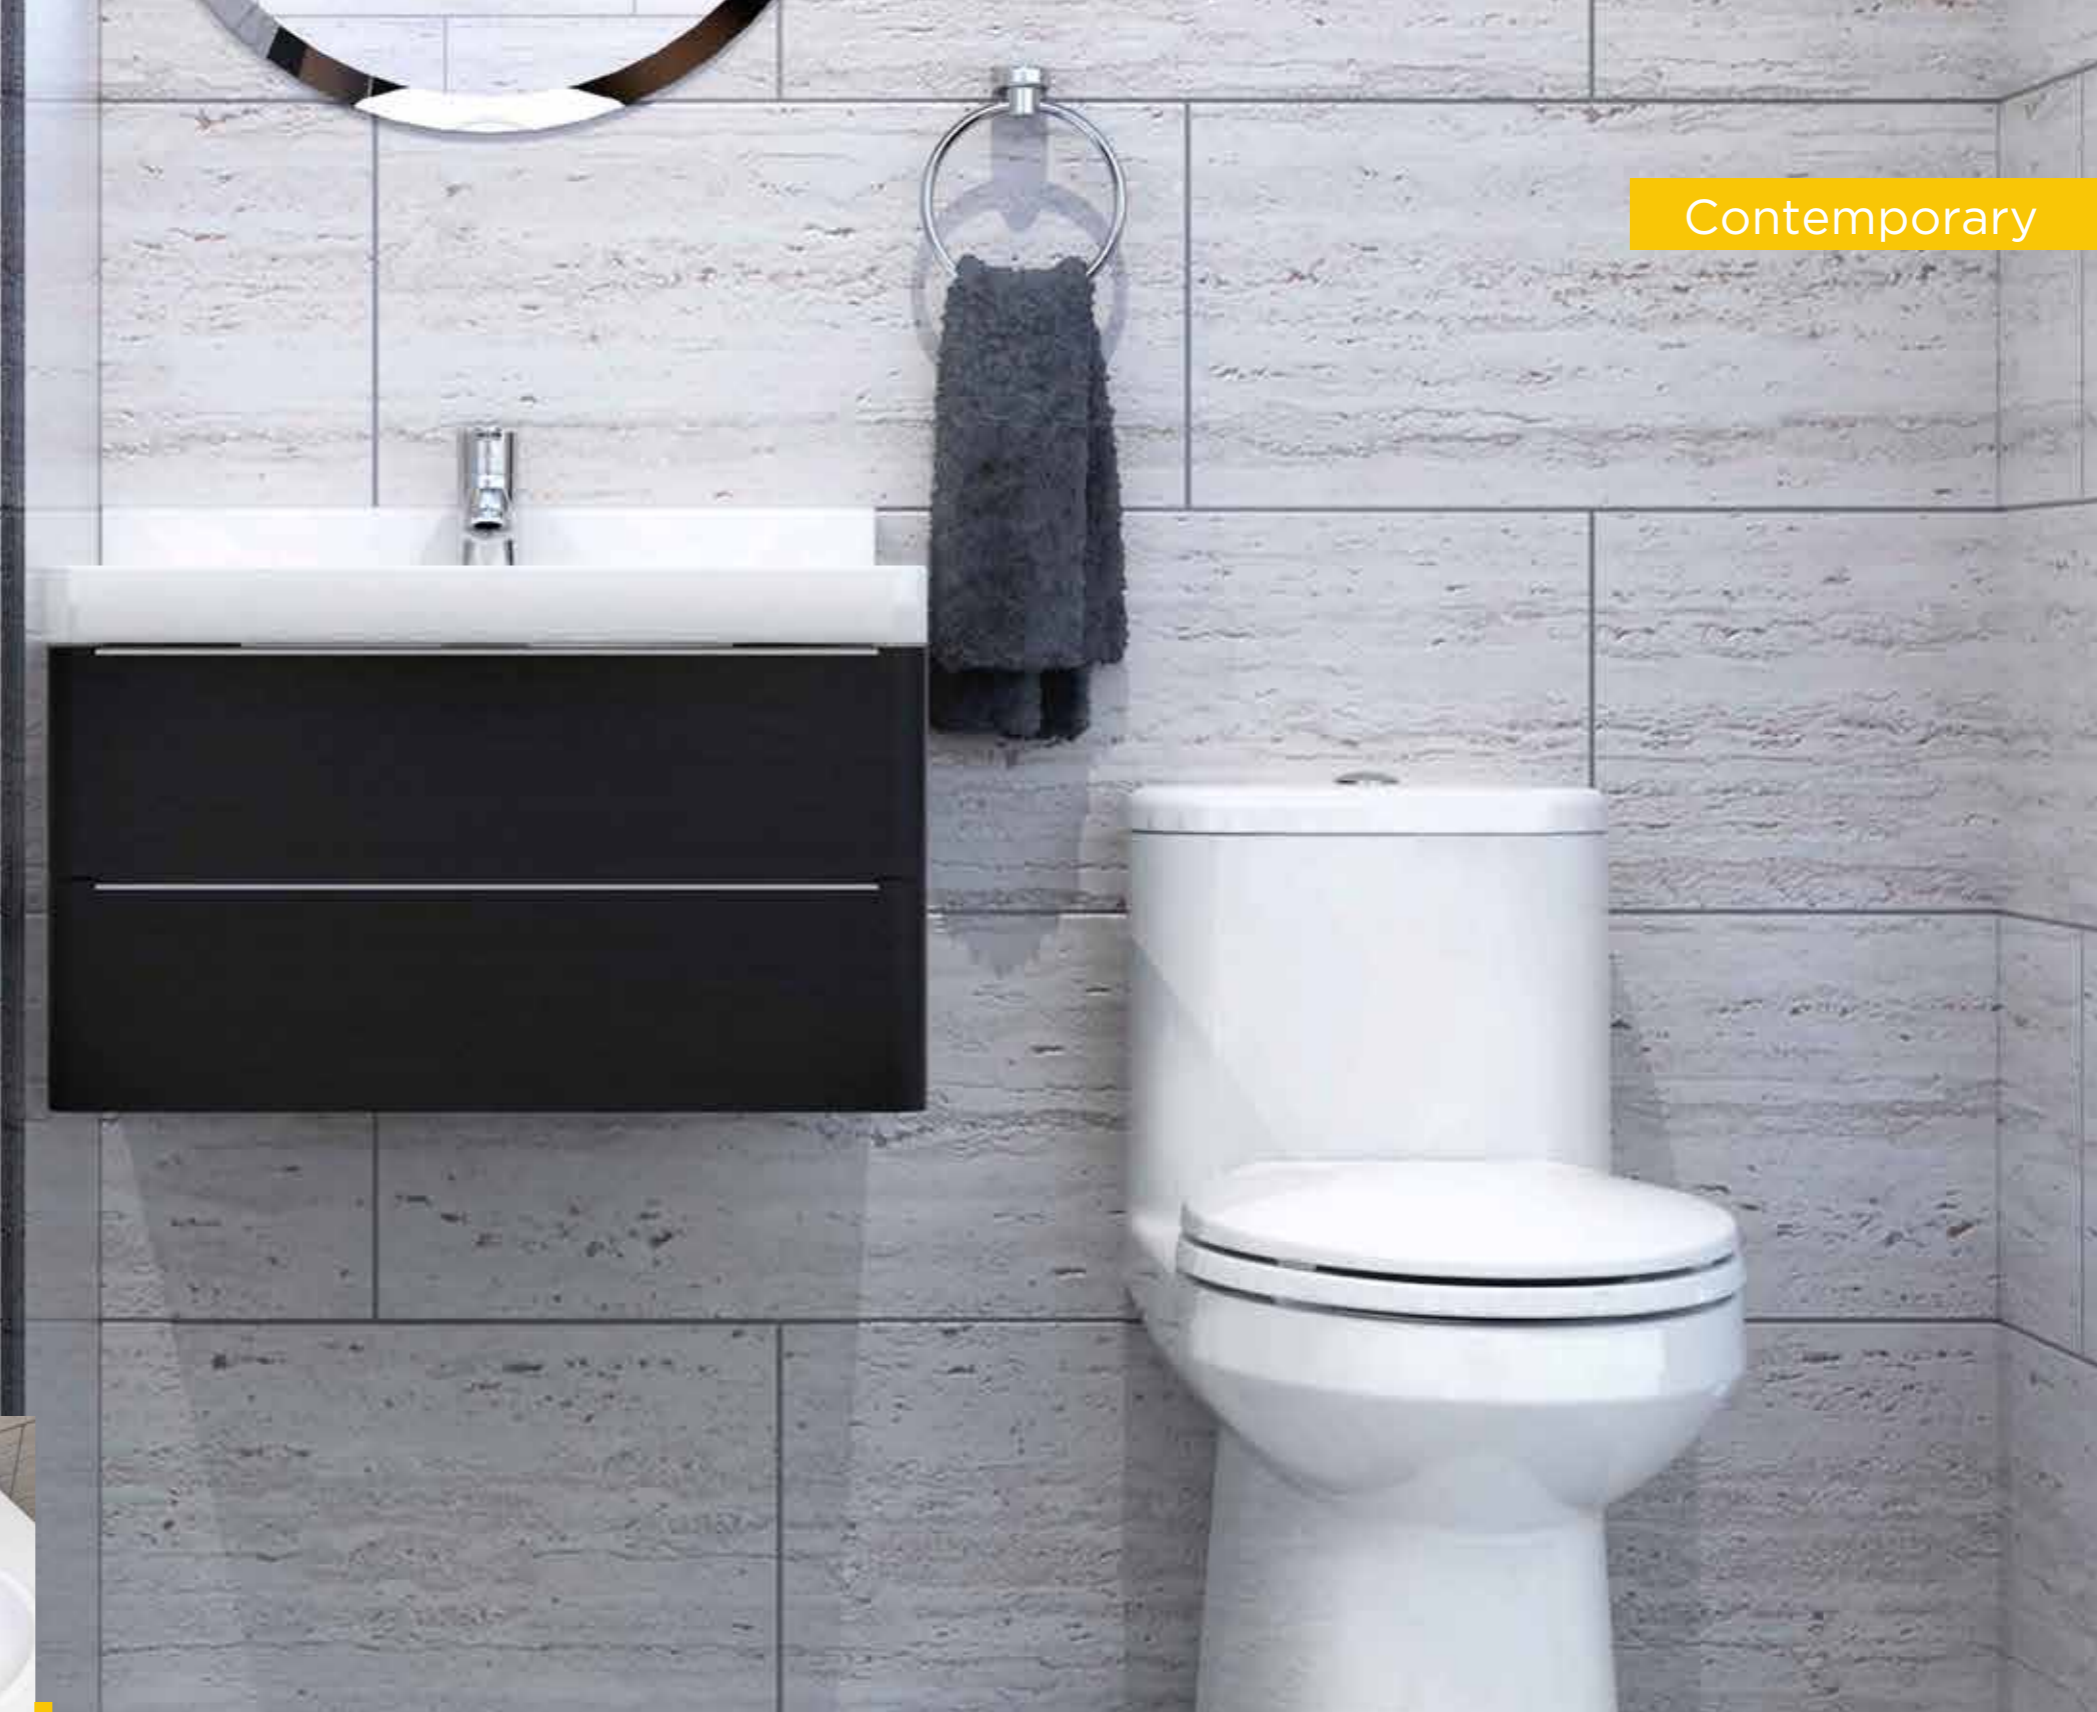

Cadet
One-Piece Toilet

CCAS1841-0220400C0

Seva Basin Mixer

FFAS6501-102500BF0

Ovalyn
Undercounter
Wash Basin

CCAS0470-1000410F1

A contemporary interpretation of calmness, Cadet draws inspiration from the protective element of the infinite round shape. Well-rounded contours promise safety for the family and redefines the fundamentals of bathroom comfort.