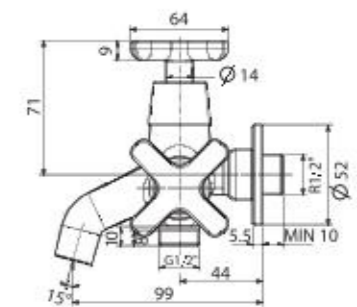

BASIN FAUCETS

FFAST601-101500BFO

FFAST701-101500BFO

FFAST602-000500BFO

FFAST702-000500BFO

BATH & SHOWERS

FFAST604-701500BFO

FFAST704-701500BFO

FFAST603-601500BFO

FFAST703-601500BFO