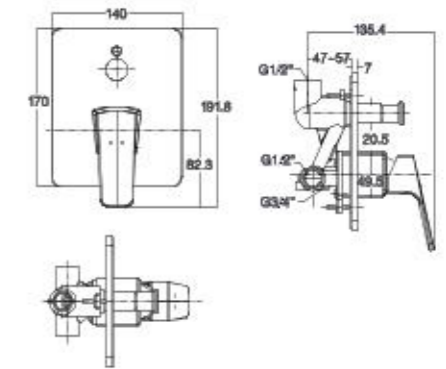

FFAS0421-609500BC0