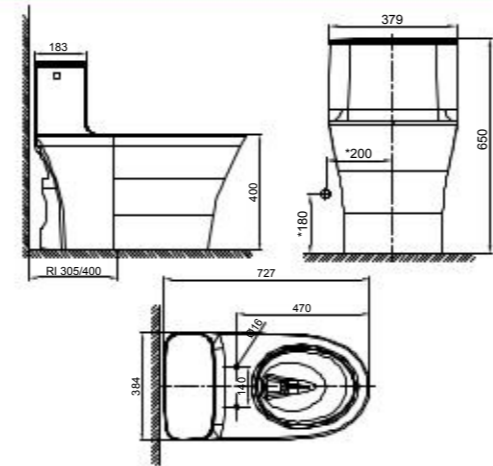

CCAS1882-111A410T0

L727 x W384 x H650

SiphonMax with Power Rim
4.8L Single Flush
305mm, S-Trap
Elongated Bowl

Signature Close Coupled Back To Wall Toilet