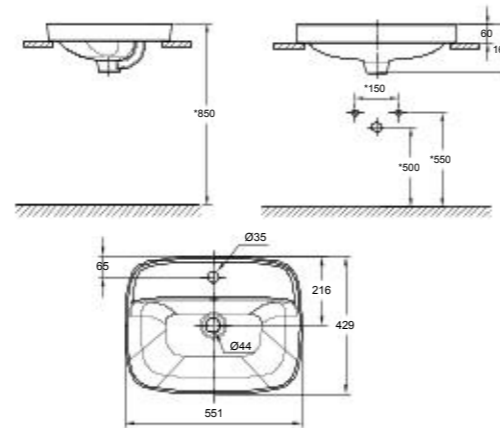

COUNTERTOP WASH BASINS

CCAS0420-1010410FO

L551 x W429 x H50 mm

Signature 550mm Counter Top Basin (3-Hole)