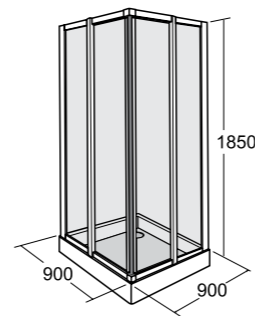

MIRAGE
Framed Shower Panel
(Left/Right Slide)

B1P110-2KACTGC

1100 x 1850 mm

Installation Area:
1100-1140 mm

B1P120-2KACTGC

1200 x 1850 mm

Installation Area:
1180-1220 mm

B1P130-2KACTGC

1300 x 1850 mm

Installation Area:
1280-1320 mm