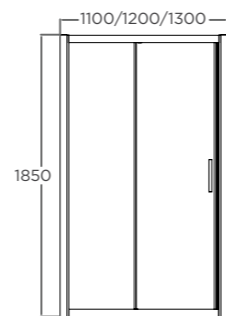

Framed Shower Enclosures

B1R090-2KACTGC

900 x 900 x 1850 mm

Installation Area:
890-910 mm

B1S090-2KACTGC

900 x 900 x 1850 mm

Installation Area:
890-910 mm

B1S100-2KACTGC

1000 x 1000 x 1850 mm

Installation Area:
990-1010 mm

B1P110-2KACTGC

1100 x 1850 mm

Installation Area:
1100-1140 mm

B1P120-2KACTGC

1200 x 1850 mm

Installation Area:
1180-1220 mm

B1P130-2KACTGC

1300 x 1850 mm

Installation Area:
1280-1320 mm

Frameless Shower Enclosures

B3P140-2KACTGCL

1400 x 1850 mm

Installation Area:
1390-1400 mm

B3P140-2KACTGCR

1400 x 1850 mm

Installation Area:
1390-1400 mm

B3P150-2KACTGCL

1500 x 1850 mm

Installation Area:
1490-1500 mm

B3P150-2KACTGCR

1500 x 1850 mm

Installation Area:
1490-1500 mm

B3S120-2KACTGCL

1200 x 900 x 1850 mm

Installation Area:
1185-1190 mm | 885-890 mm

B3S120-2KACTGCR

1200 x 900 x 1850 mm

Installation Area:
1185-1190 mm | 885-890 mm