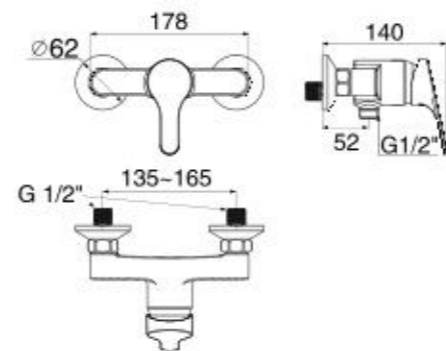

BATH & SHOWERS

FFAS1412-709500BCO