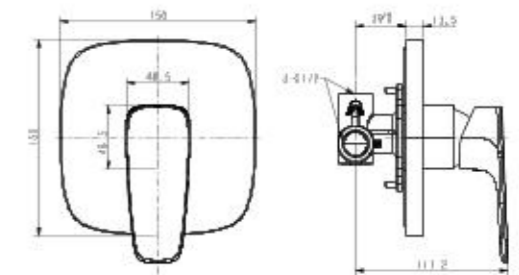

FFAS1722-709500BCO