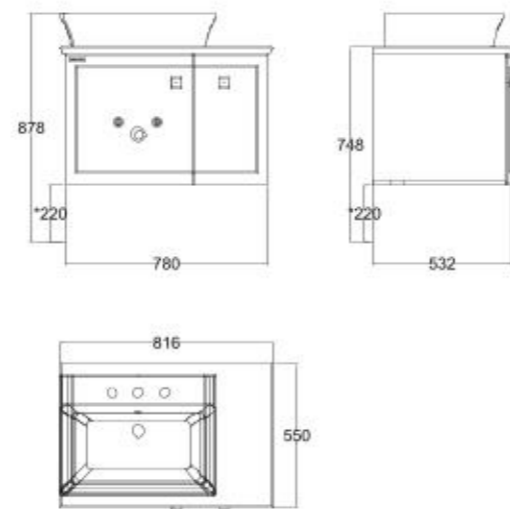

CVASCC80-SH4W203C0

L816 x W550 x H628mm

1 Door 1 Drawer
1 hole/3 holes vessel

Picket White / Silver Lining CVASCC80-SNIW201C0 (1 Hole)
CVASCC80-SN4W201C0 (3 Holes)

Midnight Blue