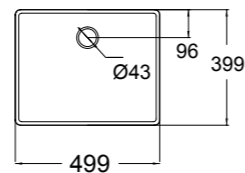

Washdown
3/4.2 Dual Flush
190mm, P trap
Elongated Bowl

WASH BASINS

Square Thin
500mm Vessel Wash Basin

CCASF611-0000410F0

L500 x W400 x H181 mm

WASH BASINS

Square Thin
500mm Vessel with Deck
Wash Basin

CCASF613-1010410F0