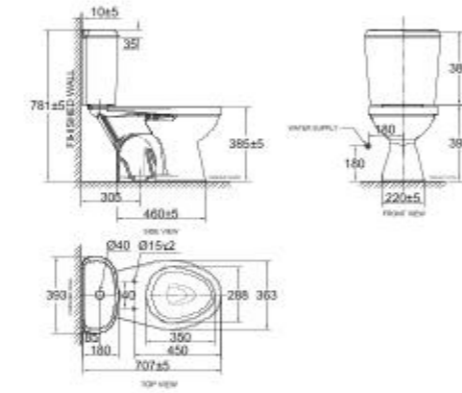

CL26985-6DAWDSTDG

L707 x W393 x H781 mm

Washdown
3/4.5 L Dual Flush
305 mm, S-Trap
Semi-Elongated Bowl

Winplus
Close Coupled Toilet