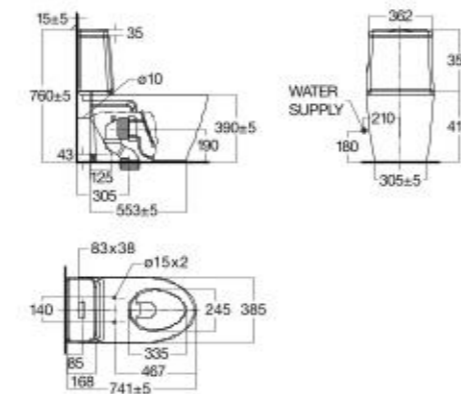

SPALETS

TOILETS

Acacia Evolution Shower Toilet (Auto Seat & Cover)

CEAS5006-0000424C0

L649 x W415 x H550 mm

Siphon Jet
3.5/5 L Dual Flush
305 mm, S-Trap
Square Bowl

Acacia Evolution Close Coupled Back-to-Wall Toilet

CL3317/CL4317

L680 x W376 x H780 mm

Double Vortex
3/4.5 L Dual Flush
140-245 mm, S-Trap
Elongated Bowl

Acacia Evolution Shower Toilet

CEAS5006-0000422C0

L649 x W415 x H550 mm

Siphon Jet
3.5/5 L Dual Flush
305 mm, S-Trap
Square Bowl

CL3229B-6DAAUCB

L555 x W376 x H390 mm

Double Vortex
3/4.5 L Dual Flush
190 mm, P-Trap
Elongated Bowl

TOILETS

Acacia Evolution One-Piece Toilet

CL20072-6DACTCB

L747 x W385 x H654 mm

Double Vortex
2.6/4 L Dual Flush
305 mm, S-Trap
Elongated Bowl

CL3119B-6DACTPT

L555 x W376 x H360 mm

Double Vortex
3/4.5 L Dual Flush
230 mm, P-Trap
Elongated Bowl

Acacia Evolution Close-Coupled Toilet

CL23075-6DACTCB

L740 x W385 x H760 mm

Double Vortex
2.6/4 L Dual Flush
305 mm, S-Trap
Elongated Bowl