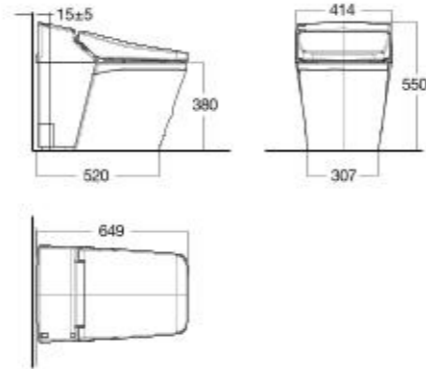

SPALETS

TOILETS

Acacia Evolution Shower Toilet (Auto Seat & Cover)

CEAS5006-0000424C0

L649 x W415 x H550 mm

Siphon Jet
3.5/5 L Dual Flush
305 mm, S-Trap
Square Bowl

Acacia Evolution Close Coupled Back-to-Wall Toilet