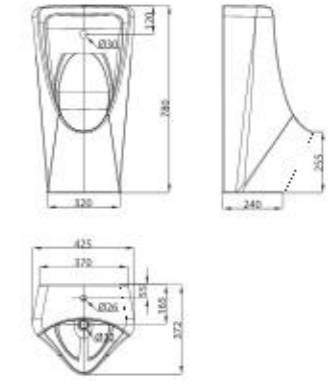

URINALS

Lynbrook Wall Hung Urinal

CCAS6509-3200410C0 (Top Inlet)
CCAS6509-3100410C0 (Back Inlet)

L425 x P372 x H780 mm

Contour Urinal