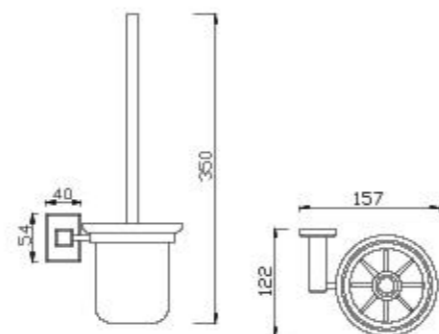

Concept Square
Double Tissue Holder
with Shelf

FFAS0499-908500BC0

Concept Square
Double Towel Bar

FFAS0494-908500BFO

Concept Square
Toilet Brush

FFAS0486-908500BFO

Concept Square
Towel Shelf

FFAS0495-908500BFO