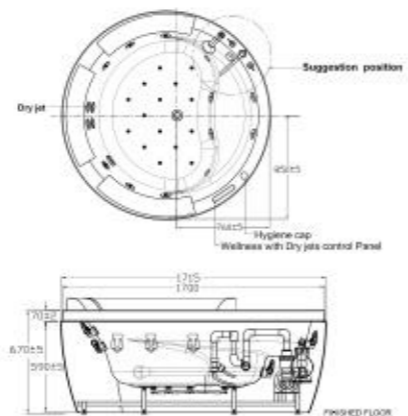

Ø1715 x H670 mm
Acrylic with E-Fibre
Reinforcement

- Ozone
- Chromatherapy
- Dry Jet

IDS Round
Freestanding Tub (Whirlpool)

B70211-6DAWD

Ø1715 x H670 mm
Acrylic with E-Fibre
Reinforcement

DROP-IN TUBS

Acacia Evolution
1.7M Acrylic Drop-In Tub