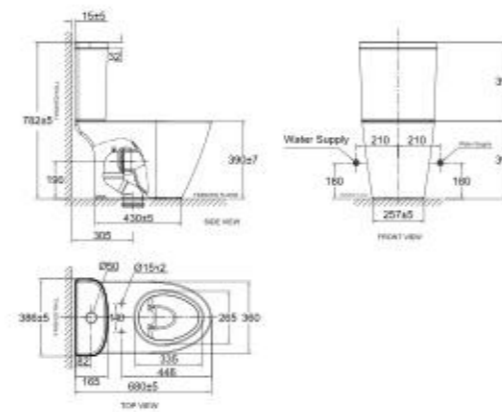

CL24075-6DACTCB

L680 x W386 x H782 mm

Washdown
3/4.2 L Dual Flush
305 mm, S-Trap
Semi-Elongated Bowl

**New Codie
Full Pedestal 430mm
Round Wash Basin**