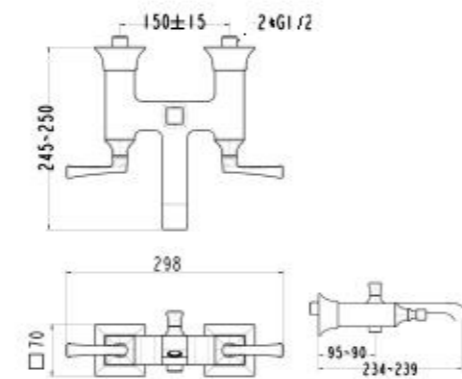

FFAS1611-609500BCO