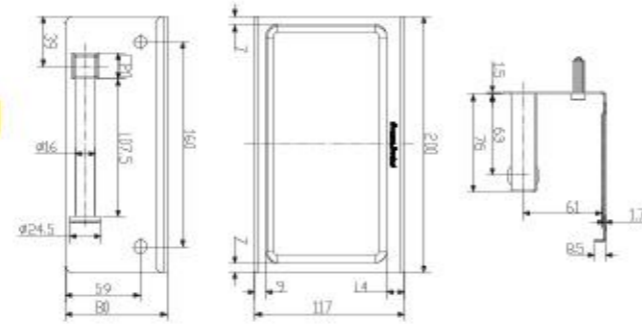

FFAS0489-908500BFO

ACCESSORIES

Concept Square
Towel Ring

FFAS0490-908500BFO

Concept Square
Single Tissue Holder
with Shelf

FFAS0498-908500BC0

Concept Square
Towel Bar

FFAS0493-908500BFO