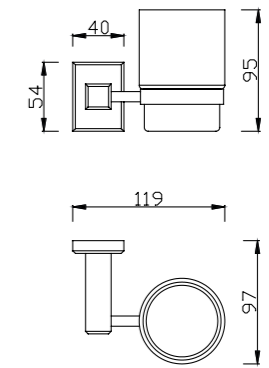

FFAS0484-908500BFO

Concept Square
Double Glass Holders

FFAS0485-908500BFO