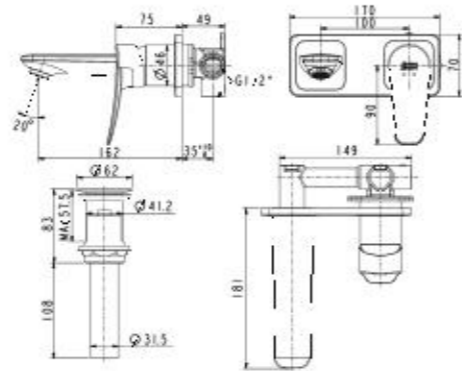

FFAS0904-102500BCO