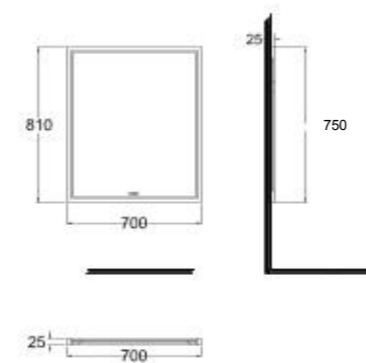

CVASMD70-SMOW200CO

L700 x W25 x H760mm

- Picket White CVASMD70-SMOW200CO
- Midnight Blue CVASMD70-SMOB700CO