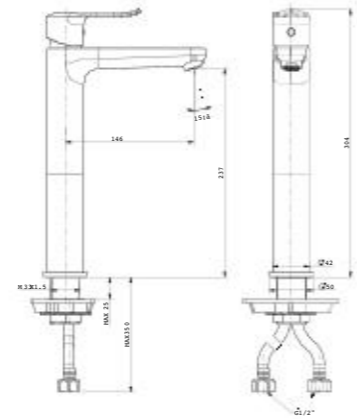

FFAS0707-101500BF0