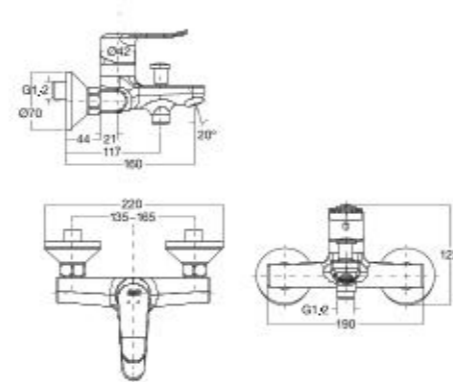

FFAS0711-601506BCO