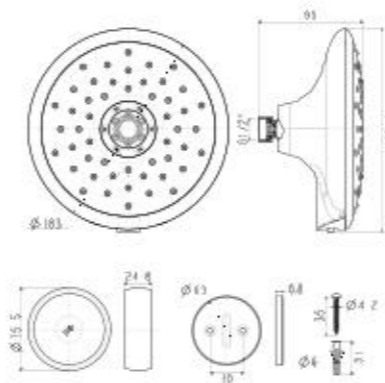

SHOWER HEADS

FFASS055-000500BCO

FFASS057-000500BCO

FFASS056-000500BCO

HAND SHOWER

GENIE
Hand Shower

FFAS505-000600BFO (Aquamarine)
FFAS505-000560BFO (Petal Pink)
FFAS505-000440BFO (Steel Grey)