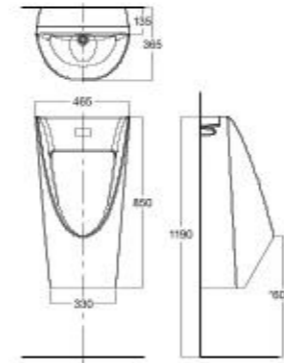

CCAS6507-3100410C0

L465 x P365 x H850 mm

Lynbrook FSD Urinal