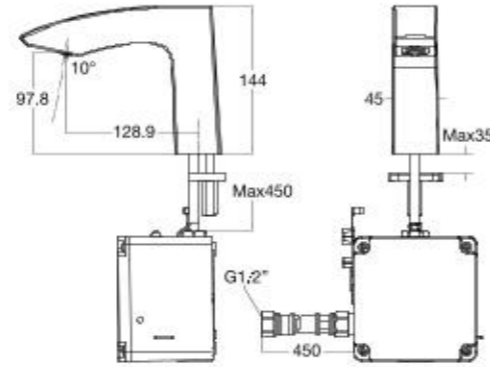

SENSOR FAUCETS

Line-Sensor Technology
Sensor Faucet

FFAS8506-D00BC0
FFAS8506-A00BF0

Line sensor at the spout
With PCA aerator to ensure stable
water flow under high pressure
Safety stop at 59 sec
AC 220V, 50Hz or
6V alkaline battery