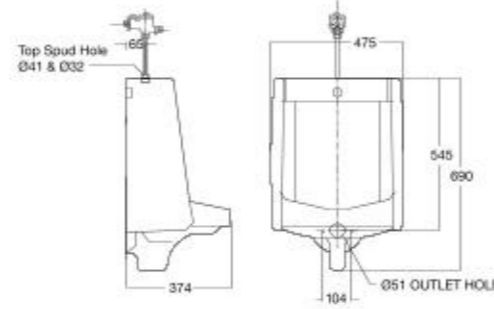

URINALS

Washbrook Urinal

CCAS6591-3200410C0 (Top Inlet)
CCAS6591-3100410C0 (Back Inlet)

L475 x P374 x H690 mm

Mini Washbrook Urinal