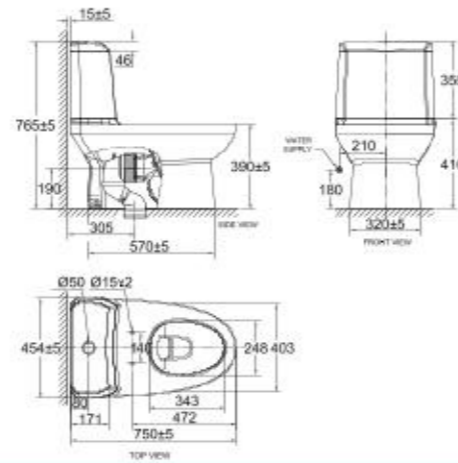

TOILETS

Milano
One-Piece Toilet

CCAS1860-112A410F0

L744 x W450 x H710 mm
SiphonMax
3/4.8 L Dual Flush
305 mm, S-Trap
Elongated Bowl

Milano
Close Coupled Toilet

CL23275-6DACTCB

L750 x W454 x H765 mm
Double Vortex
3/4.2 L Dual Flush
305 mm, S-Trap
Elongated Bowl