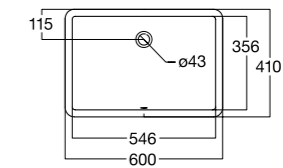

L500 x W450 x H181 mm

Square Thin
500mm Vessel with Deck
Wash Basin (3-Hole)

CCASF613-1040410C0

L500 x W450 x H181 mm

3-hole, 4"

Square Thin
600mm Undercounter
Wash Basin

CCASF513-1000410C0

L600 x W410 x H181 mm