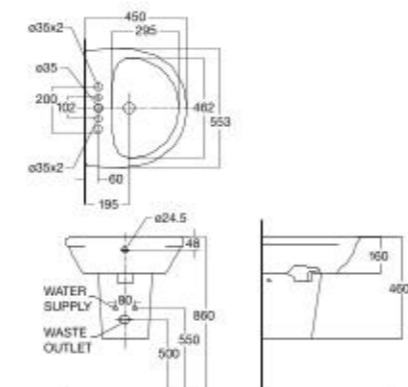

SEMI PEDESTAL WASH BASINS

Acacia Evolution
Semi Pedestal Wash Basin

**CL0507I-6DACTLWW/
CL0707S-6DACT**

L600 x W460 x H460 mm

Neo Modern
550mm Semi Pedestal
Wash Basin

**CL0953I-6DAL12B/
CLF712S-6DATI**

L553 x W450 x H460 mm