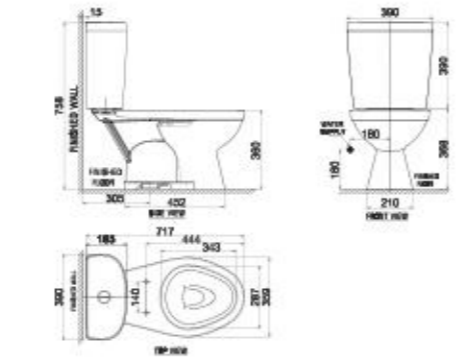

Washdown
3/4.5 L Dual Flush
305 mm, S-Trap
Semi-Elongated Bowl

Winplus
Close Coupled Toilet

VF-2397

L717 x W390 x H758 mm

Washdown
3/6 L Dual Flush
305 mm, S-Trap
Semi-Elongated Bowl

Winston
Close Coupled Toilet