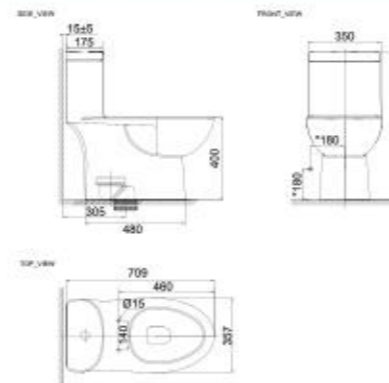

ONE-PIECE TOILETS

Acacia Evolution One-Piece Toilet

CL20072-6DACTCB

L747 x W385 x H654 mm
Double Vortex
2.6/4 L Dual Flush
305 mm, S-Trap
Elongated Bowl

Cadet One-Piece Toilet

CCAS1841-0220400C0

L685 x W362 x H700 mm
SiphonMax
4/6 L Dual Flush
305 mm, S-Trap
Elongated Bowl

New Codie II One-Piece Toilet

CCAS2033-0200400C0

L709 x W357 x H712 mm
Washdown
3/4.5 L Dual Flush
305 mm, S-Trap
Elongated Bowl

CLOSE COUPLED TOILETS

Acacia Evolution Close-Coupled Toilet

CL23075-6DACTCB

L740 x W385 x H760 mm
Double Vortex
2.6/4 L Dual Flush
305 mm, S-Trap
Elongated Bowl

CLOSE COUPLED TOILETS

Compact Codie Close-Coupled Toilet

CL24075-6DACTCB

L680 x W386 x H782 mm
Washdown
3/4.2 L Dual Flush
305 mm, S-Trap
Semi-Elongated Bowl

Concept D-Shape Close-Coupled Toilet

CL27055-6DACTST

L710 x W365 x H766 mm
Washdown
3/4.5 L Dual Flush
305 mm, S-Trap
U-Shape Bowl

WALL HUNG TOILETS

CL3119B-6DACTPT

L555 x W376 x H360 mm
Double Vortex
3/4.5 L Dual Flush
230 mm, P-Trap
Elongated Bowl

CCAS2105-0220400A0

L560 x W365 x H352 mm
Washdown
3/4.5 L Dual Flush
230 mm, P-Trap
Round Bowl