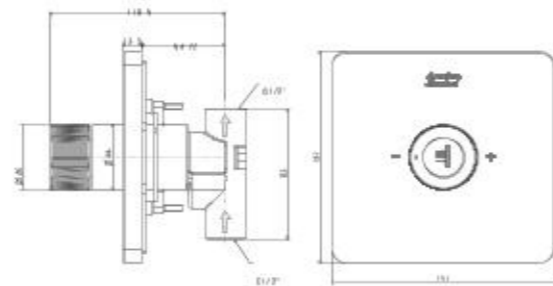

FFAS0927-709500BCO