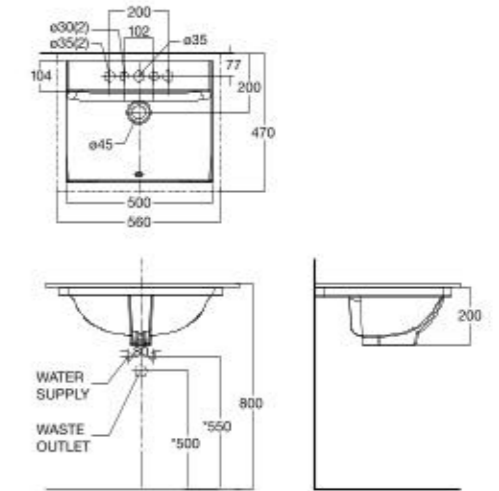

CCAS2105-0220400A0

L560 x W365 x H352 mm

Washdown
3/4.5 L Dual Flush
230 mm, P-Trap
Round Bowl

WASH BASINS

Concept Square
560mm Undercounter
Wash Basin

CL04511-6DAWDLU

L560 x W470 x H200 mm

Concept D-shape
550mm Wall Hung
Wash Basin