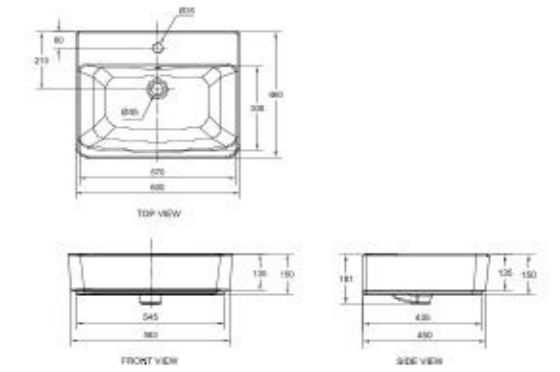

WALL HUNG WASH BASINS

Acacia Evolution
Wall Hung Wash Basin

CL0507I-6DACTLWW

L600 x W460 x H181 mm

Concept Square
550mm Wall Hung
Wash Basin