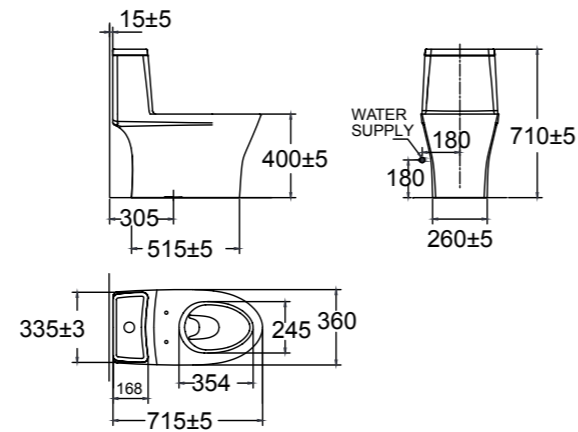

CL25305-6DACTPT

L715 x W367 x H720

Washdown
3/4.2 Dual Flush
190mm, P trap
Elongated Bowl

WASH BASINS

Square Thin
500mm Vessel Wash Basin

CCASF611-0000410F0

L500 x W400 x H181 mm