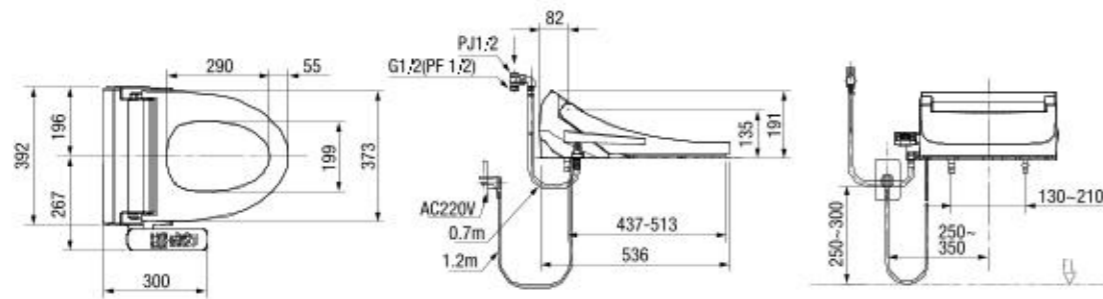

Pristine E-bidet (Long)

Pristine E-bidet (Short)

	Glamour E-bidet w / Deodorizer	Glamour E-bidet w/o Deodorizer	Glamour E-bidet w/o Deodorizer and Dryer
Product Code	CEAS7A15-0100410CO	CEAS7A25-0000410CO	CEAS7A35-0000410CO
Dimensions (L x W x H)	536 x 463 x 191 mm	536 x 463 x 191 mm	536 x 463 x 191 mm
Hygiene			
Anti-Bacterial Protection	Seat (SIAA Standard) Remote/ Panel (Surface Only)	•	•
Auto Deodorizer	•	-	-
Nozzle	Single Nozzle	Single Nozzle	Single Nozzle
Posterior Cleansing	•	•	•
Feminine Cleansing	•	•	•
Feminine Air Bubble Soft Cleansing	•	•	-
One-Touch Cleansing	•	•	•
Nozzle Position Adjustment	5 Levels	5 Levels	5 Levels
Self-Cleaning Nozzle	•	•	•
Oscillating	•	•	-
Comfort			
Dryer (Adjustable Temperature)	3 Levels	3 Levels	-
Heated Seat (Adjustable Temperature)	3 Levels	3 Levels	3 Levels
Warm Water Supply System	Hot Water Storage	Hot Water Storage	Hot Water Storage
Massage	•	•	-
Water Pressure Adjustment	3 - 5 Levels	3 - 5 Levels	3 - 5 Levels
Convenience			
Type of Nozzle	Stainless Nozzle	Stainless Nozzle	Stainless Nozzle
Quick-Detach Seat Cover	•	•	•
Seat Sensor	•	•	•
Slow-Closing Seat & Cover	•	•	•
Energy Saving			
One-Touch Power Saver (8Hr)	•	•	-