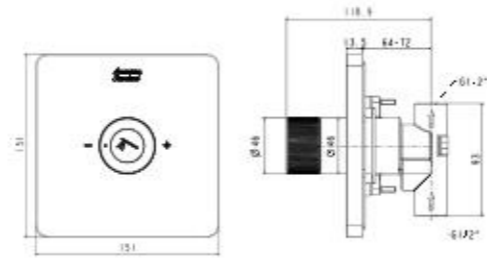

FFAS0925-709500BCO