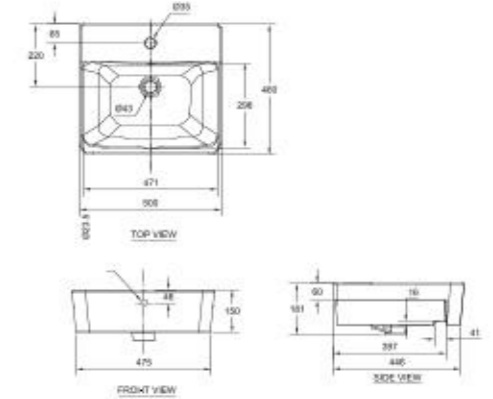

SEMI-COUNTER WASH BASINS

CL0519I-6DACTLS

L500 x W460 x H180 mm