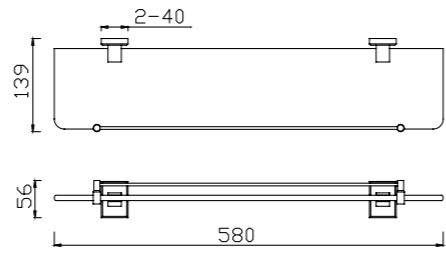

ACCESSORIES

Concept Square
Glass Shelf

FFAS0491-908500BFO

Concept Square
Glass Shelf with Guard

FFAS0492-908500BFO

Flexio™
Soft & Bold
Influences

Modern

Flexio
One-Piece Toilet
CL25300-6DACTST