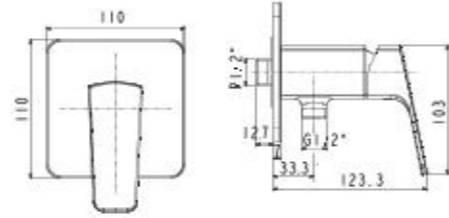

FFAS0426-701500BF0