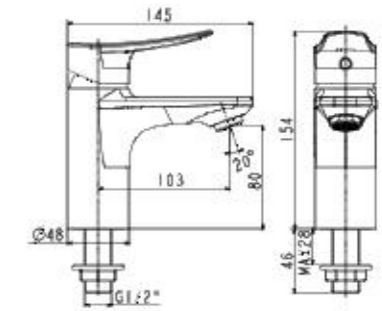

BASIN FAUCETS

FFAS0906-102500BF0