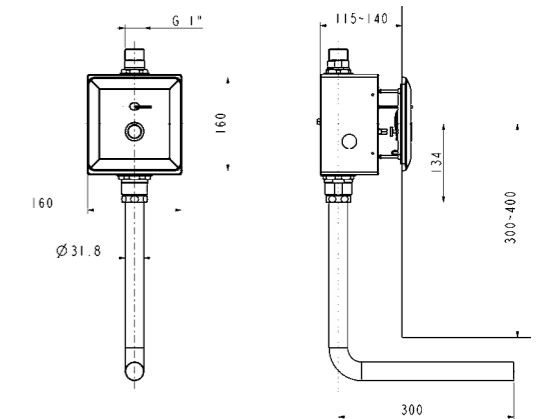

Sensor Flush Valve with Manual Overriding

A-8603-000-50 (AC)

160 x 160 mm

Metallic escutcheon
Infrared sensor with manual overriding range 50 to 70 cm
Built in power backup for AC failure
Auto flush 24 hrs
4 AA 6V alkaline batteries or 220V AC