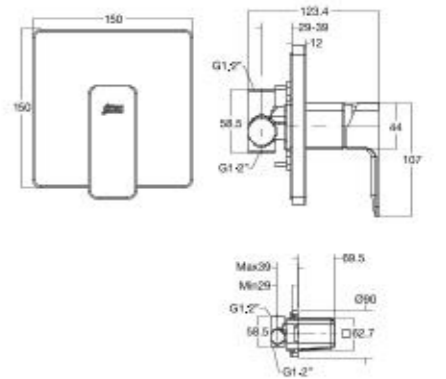

FFAS1322-708500BCO