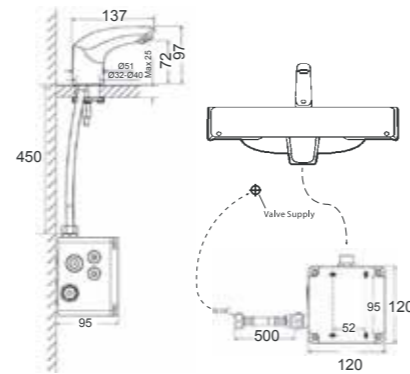

FFAS8601-000500BC0 (DC)
FFAS8611-000500BC0 (AC)

Senseflow IR technology
Safety stop at 55 sec
AC 220V, 50Hz

Self-closing Faucet