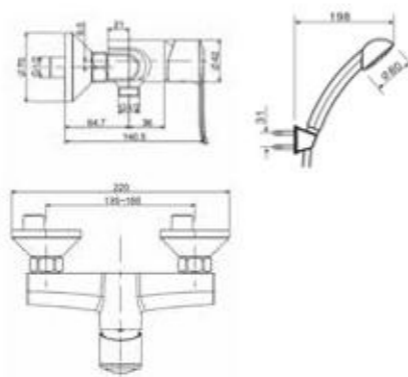

BATH & SHOWERS

BATH & SHOWERS

FFAS0726-701500BFO

FFAS0711-601500BFO

FFAS0712-709500BCO

FFAS0722-709500BCO

FFAS0711-601506BCO

FFAS0721-609500BCO

FFAS0712-701500BFO