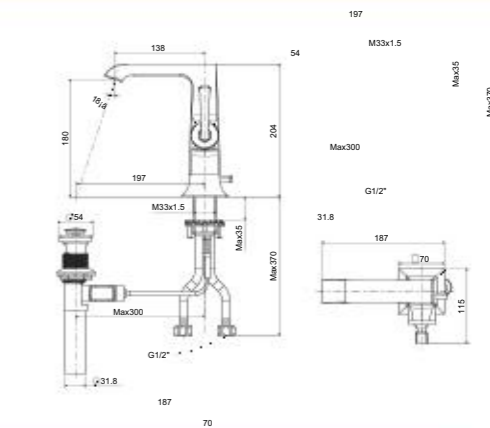

Basin Faucets

FFAS1601-101500BCO