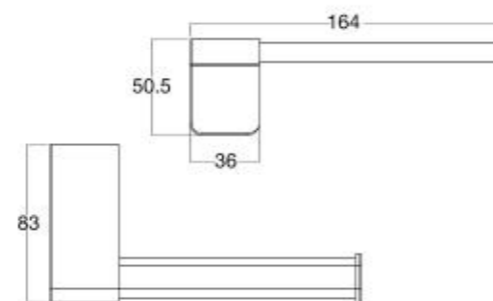

FFAS1387-908500BFO