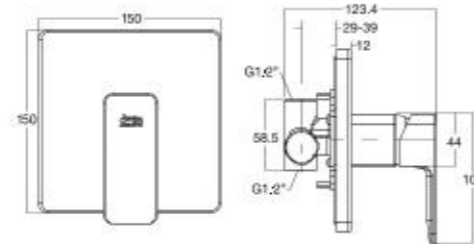

FFAS1336-709500BFO