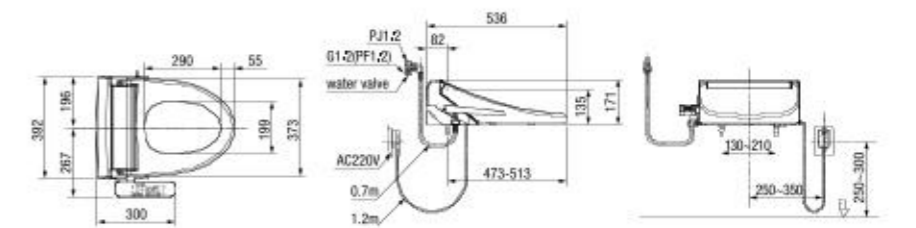

Glamour E-bidet w / Deodorizer	Glamour E-bidet w/o Deodorizer	Glamour E-bidet w/o Deodorizer and Dryer
Product Code	CEAS7A15-0100410CO	CEAS7A25-0000410CO	CEAS7A35-0000410CO
Dimensions (L x W x H)	536 x 463 x 191 mm	536 x 463 x 191 mm	536 x 463 x 191 mm
Hygiene			
Anti-Bacterial Protection	Seat (SIAA Standard) Remote/ Panel (Surface Only)	•	•
Auto Deodorizer	•	-	-
Nozzle	Single Nozzle	Single Nozzle	Single Nozzle
Posterior Cleansing	•	•	•
Feminine Cleansing	•	•	•
Feminine Air Bubble Soft Cleansing	•	•	-
One-Touch Cleansing	•	•	•
Nozzle Position Adjustment	5 Levels	5 Levels	5 Levels
Self-Cleaning Nozzle	•	•	•
Oscillating	•	•	-
Comfort			
Dryer (Adjustable Temperature)	3 Levels	3 Levels	-
Heated Seat (Adjustable Temperature)	3 Levels	3 Levels	3 Levels
Warm Water Supply System	Hot Water Storage	Hot Water Storage	Hot Water Storage
Massage	•	•	-
Water Pressure Adjustment	3 - 5 Levels	3 - 5 Levels	3 - 5 Levels
Convenience			
Type of Nozzle	Stainless Nozzle	Stainless Nozzle	Stainless Nozzle
Quick-Detach Seat Cover	•	•	•
Seat Sensor	•	•	•
Slow-Closing Seat & Cover	•	•	•
Energy Saving			
One-Touch Power Saver (8Hr)	•	•	-