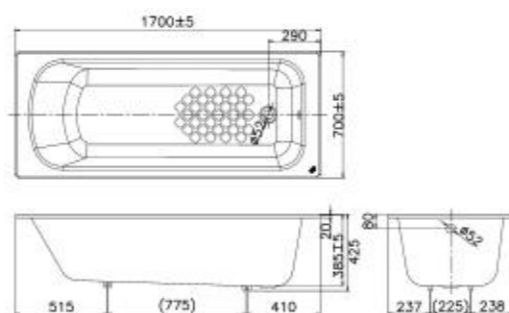

L1700 x W700 x H425 mm
Scratch & Wear Resistant
Cast Iron

Milano
1.7M Cast Iron Drop-in Tub
(with Handles)

BTAS2708-2520400C5

L1700 x W700 x H425 mm
Scratch & Wear Resistant
Cast Iron

Milano
1.5M Cast Iron Drop-in Tub