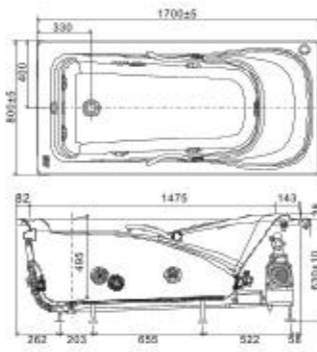

Concept
Drop-In Tub (Whirlpool with Foot
& Lumber Massage; with
Handles)

BTAS6716-2350403C5

L1700 x W800 x H640 mm
Acrylic with E-Fibre
Reinforcement