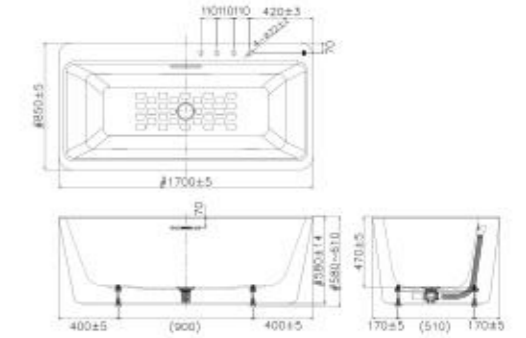

Acacia Evolution
1.7M Acrylic Seamless
Freestanding Tub (with Faucet
Installation Holes)

BTAS6719-632AS00C5

L1700 x W850 x H580 mm
Acrylic with E-Fibre
Reinforcement