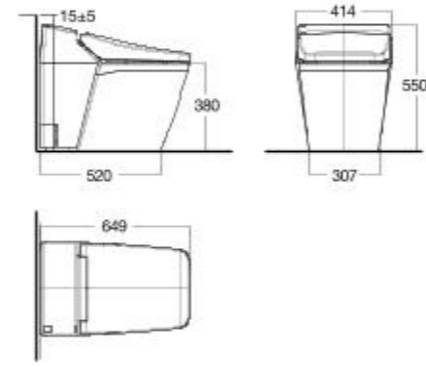

CL3317/CL4317

L680 x W376 x H780 mm

Double Vortex
3/4.5 L Dual Flush
140-245 mm, S-Trap
Elongated Bowl

Acacia Evolution Shower Toilet

CEAS5006-0000422C0

L649 x W415 x H550 mm

Siphon Jet
3.5/5 L Dual Flush
305 mm, S-Trap
Square Bowl

Acacia Evolution Back-to-Wall Toilet

CL3229B-6DAAUCB

L555 x W376 x H390 mm

Double Vortex
3/4.5 L Dual Flush
190 mm, P-Trap
Elongated Bowl

TOILETS

Acacia Evolution One-Piece Toilet

CL20072-6DACTCB

L747 x W385 x H654 mm