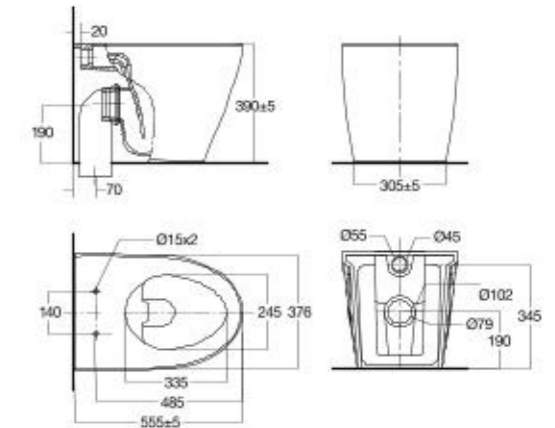

CL3229B-6DAAUCB

L555 x W376 x H390 mm

Double Vortex
3/4.5 L Dual Flush
190 mm, P-Trap
Elongated Bowl