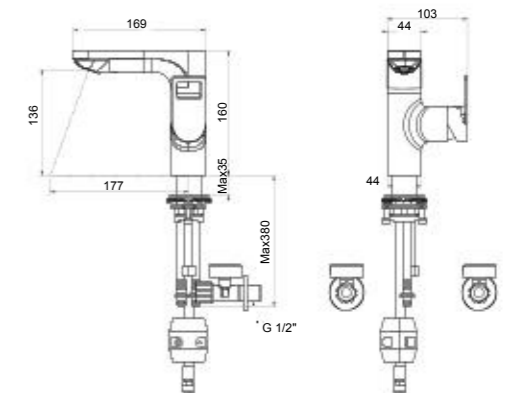

BASIN FAUCETS

FFAS4801-101500BC0