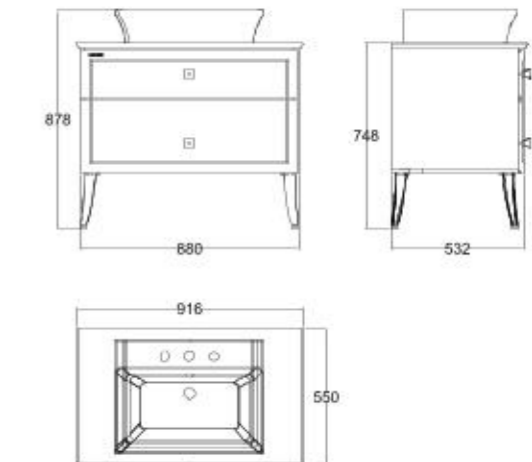

CVASCC90-SF4W202CO

L916 x W550 x H878mm

2 Drawer
1-Hole/ 3-Hole Vessel Wash Basin

☐ Picket White / Silver Lining CVASCC90-SFIW202CO (1 Hole)
☐ CVASCC90-SF4W202CO (3 Holes)
☒ Midnight Blue

Classic Chic Freestanding Vanity 1000mm