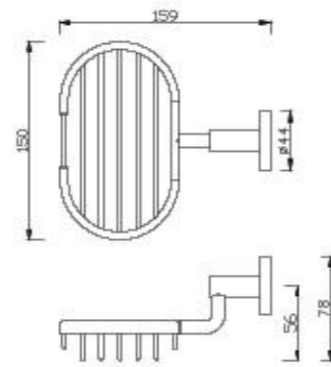

FFAS0412-701500BC0

ACCESSORIES

Concept Round
Robe Hook

FFAS1481-908500BFO

Concept Round
Soap Dish

FFAS1482-908500BFO

Concept Round
Grille Soap Dish

FFAS1483-908500BFO