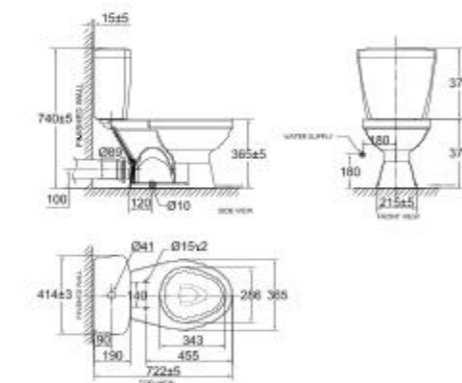

CL3394B-6DAWDST

L722 x W414 x H740 mm

Washdown
3/4.5 L Dual Flush
190 mm, P-Trap
Semi-Elongated Bowl