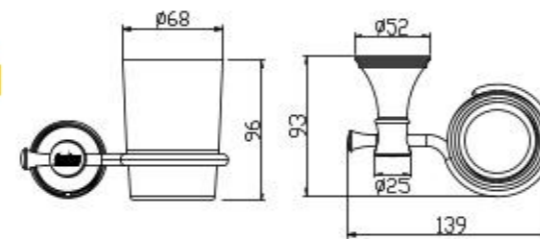

FFAS0284-908500BCO