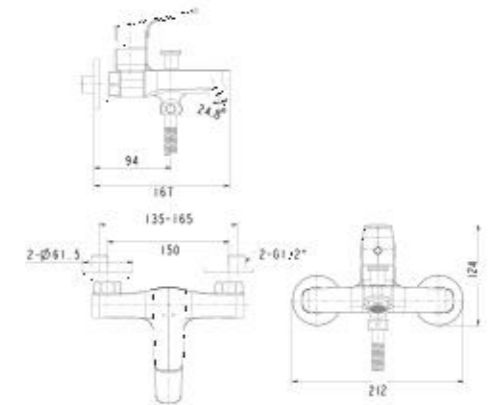

FFAS0411-601501BFO