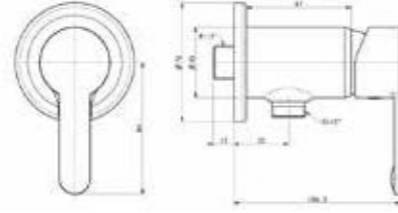

FFAS6526-701500BFO

FFAS6511-601500BFO