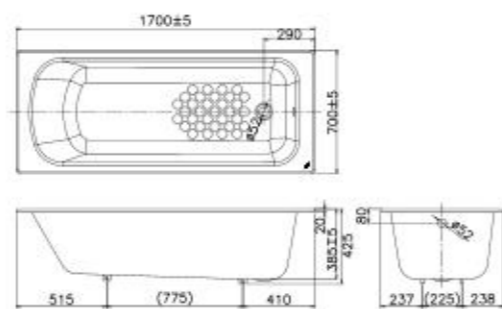

New Codie
1.5M Acrylic Drop-in Tub

BTAS6512-0520400C5

L1500 x W700 x H430 mm

Acrylic with E-Fibre
Reinforcement