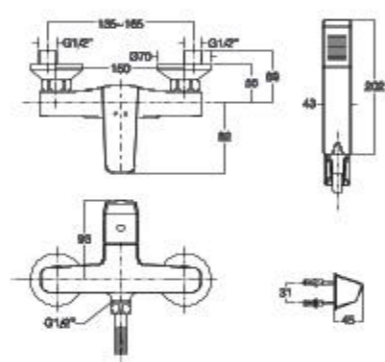

FFAS0412-701500BC0