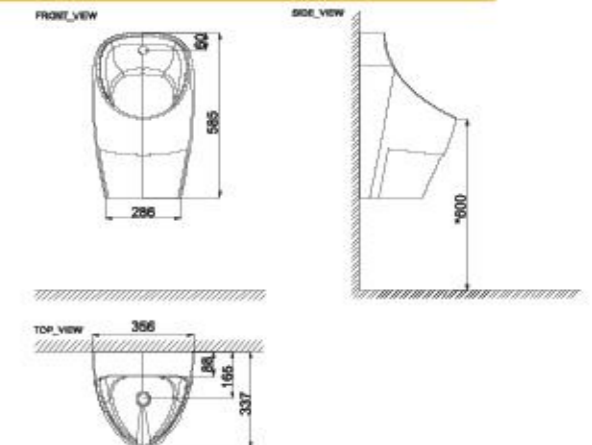

CCAS6747-3100410C1

L356 x P337 x H585 mm