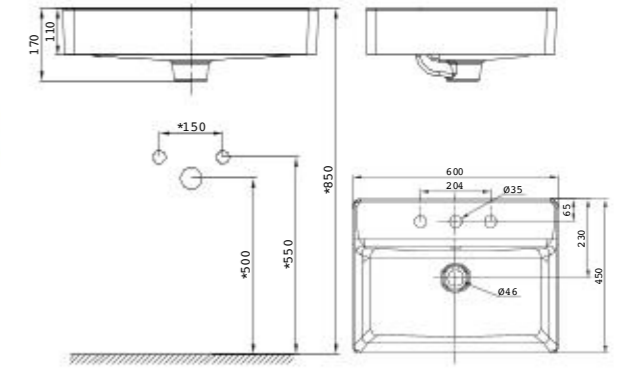

L450 x W600 x H110 mm

BASINS

Acacia SupaSleek
Wall Hung Basin
(3-Hole)

CCASF421-1080411FO

L450 x W600 x H110 mm

Acacia SupaSleek
Semi Counter Basin

CCASF419-1010411FO

L380 x W550 x H125 mm