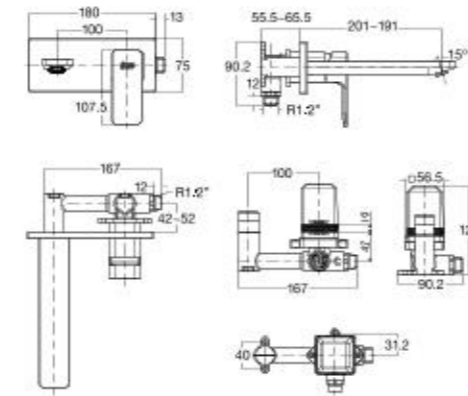

FFAS1304-102500BFO