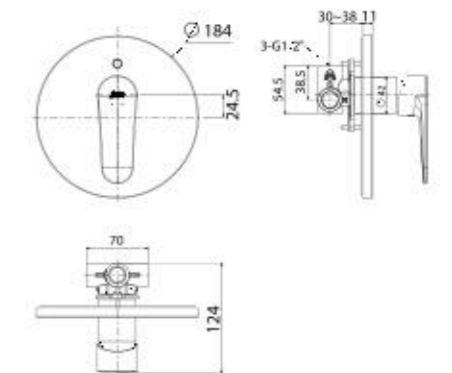

FFASB222-709500BCO