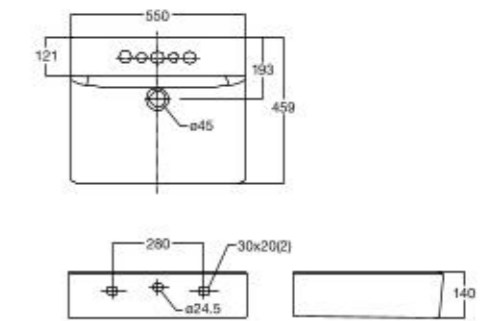

WALL HUNG WASH BASINS

Acacia Evolution
Wall Hung Wash Basin

CL0507I-6DACTLWW

L600 x W460 x H181 mm

Concept Square
550mm Wall Hung
Wash Basin

CL0550I-6DACTLW

L549 x W459 x H140 mm

BASIN FAUCETS