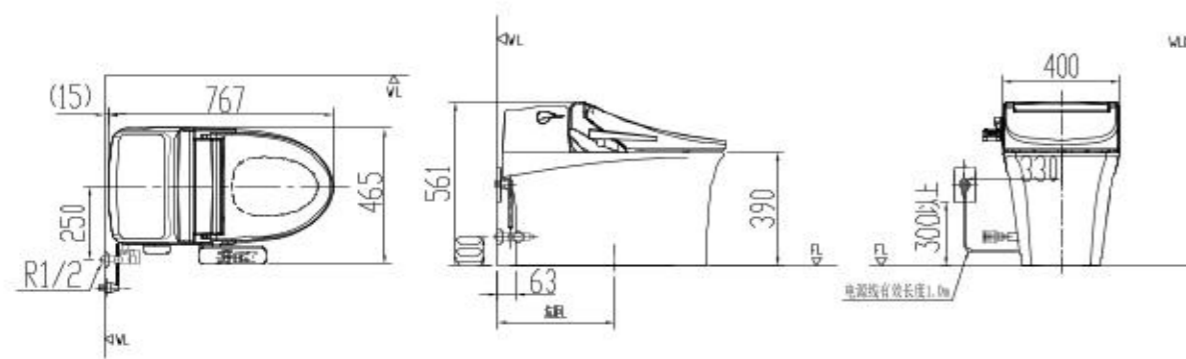

e.sential Shower Toilet	
Product Code	CEAS5375-1000401C0 (305mm) CEAS5376 -1000401C0 (400mm)
Warm Water Supply System	Hot Water Storage
Flushing System	Siphon Jet
Flush Volume	6L
Dimensions (L x W x H)	767 x 465 x 561 mm
Rough In	305mm, S-Trap 400mm, S Trap
Hygiene	
Anti-Bacterial Protection	Seat (SIAA Standard) • Nozzle •
Nozzle	Single Nozzle, Stainless Steel
Nozzle Position Adjustment	3 or 5 Levels
Spray Strength Adjustment	3 or 5 Levels
Posterior Cleansing	•
Self-Cleaning Nozzle	•
Aqua Ceramic	•
ComfortClean	•
Comfort	
Heated Seat (Adjustable Temperature)	3 or 5 Levels
Dryer (Adjustable Temperature)	3 Levels
Deodorizer	•
Massage	•
Convenience	
Slow-Closing Seat & Cover	•
Quick-Detach Seat Cover	•
Seat Sensor	•
Energy Saving	
One-Touch Power Saver (8Hr)	•

E.SSENTIAL Shower Toilet

KEY FEATURES AND TECHNOLOGIES- ELECTRONIC BIDET SEATS (E-BIDETS)

HYGIENE

- **DUAL NOZZLES**
  Equipped with dedicated front and rear cleansing nozzles.
- **POSTERIOR CLEANSING**
  Offers a strong, direct spray for a thorough cleanse.
- **FEMININE AIR BUBBLE SOFT CLEANSING**
  A gentle flow of warm aerated water provides a soothing shower that is gentle enough for a woman's delicate areas.

- **NOZZLE SHUTTER**
  A nozzle shutter prevents waste materials from getting to the nozzle tips, thus ensuring better hygiene.
- **DEODORIZER**
  The deodorizer is activated as soon as the user is seated.

ENERGY & WATER SAVING

- **ONE-TOUCH POWER SAVER**
  Under the power saving mode, water heating and seat heating functions will stop, while cleansing and flushing will still operate. Machine will resume to original settings after 8 hours.

- **ANTI-BACTERIAL PROTECTION**
  Uses anti-bacterial resin on seat, cover, nozzle and remote control. Certified to SIAA ISO 22196 standard for anti-bacterial efficacy (seat only). previous user's.
- **ONE-TOUCH CLEANSING**
  Suitable for both elderly and children, one-touch cleansing activates the posterior/feminine cleansing & dryer functions consecutively at a touch of a button.
- **SELF-CLEANING NOZZLES**
  Nozzle tips are rinsed with water before and after every use.

COMFORT

- **HEATED SEAT**
  Temperature can be easily adjusted for comfort.
- **MASSAGE**
  The spray alternates between strong and mild sprays, creating a massaging effect that indulges the user.
- **DRYER**
  Temperature can be easily adjusted for comfort. Computer-memorized settings allow one to keep the same settings as the previous user's.
- **LED NIGHT LIGHT**
  A sensor illuminates the area both inside the bowl and at the user's feet.

CONVENIENCE

- **QUICK-DETACH SEAT COVER**
  The design of the seat cover allows it to be easily detached for convenient cleaning of hard-to-reach areas.
- **SLOW-CLOSING SEAT & COVER**
  Gentle and quiet closing action.
- **REMOTE CONTROL**
  All bidet functions can be easily operated via a handy remote control.