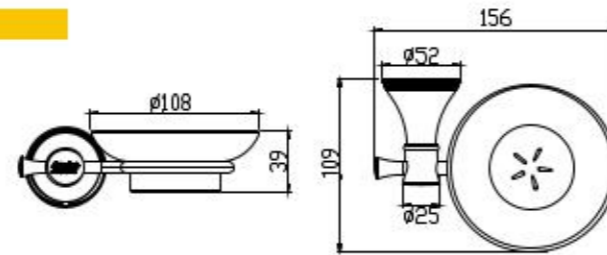

FFAS0282-908500BCO

KASTELLO
Towel Ring