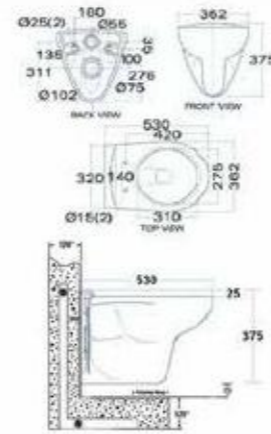

Compatible with:
Concealed Cisterns

CCAS0470-1000410F1

L530 x W362 x H375 mm