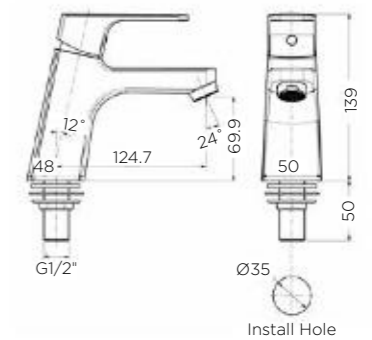

FFAS0406-101500BFO