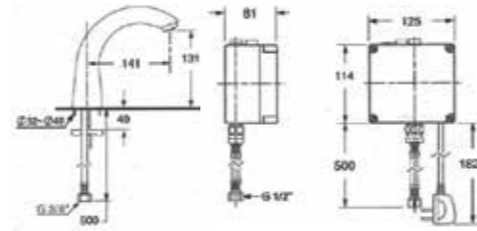

SENSOR FAUCETS

**Selectronic
Sensor Faucet**

FFAS8805-00A500BC0
FFAS8805-000500BC0 (DC)
FFAS8815-000500BC0 (AC)
FFAS8825-000500BC0

Senseflow IR technology
Safety stop at 55 sec
6V lithium battery