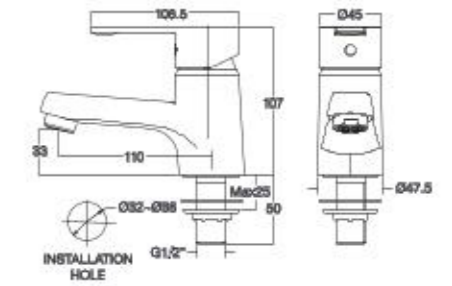

BASIN FAUCETS

FFAS6506-101500BF0