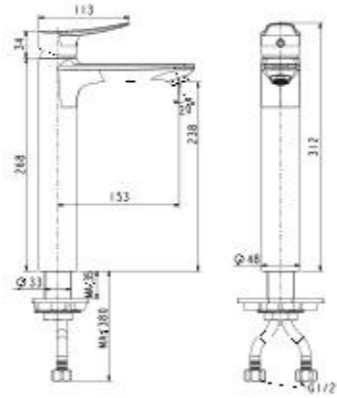

BASIN FAUCETS

FFAS0902-102501BFO