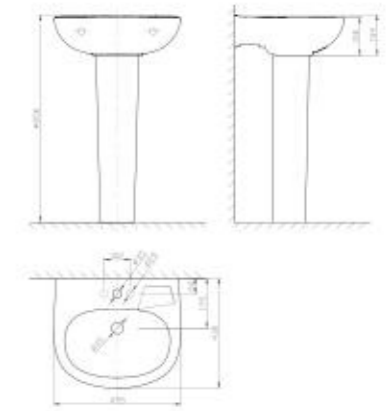

CCAS0530-1010400CO

L495 x W430 x H850 mm

**New Codie
Semi Pedestal 430mm
Round Wash Basin**