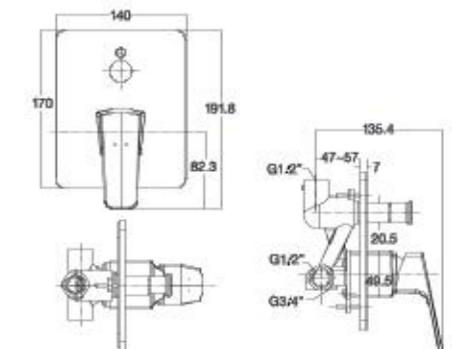

FFAS0421-609500BCO