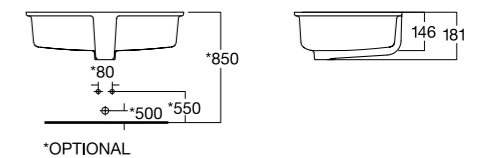

Square Thin
500mm Undercounter
Wash Basin