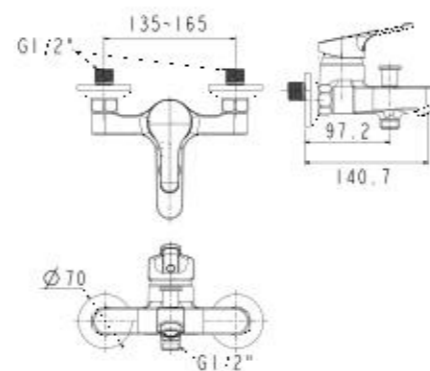

FFAS1411-609500BCO