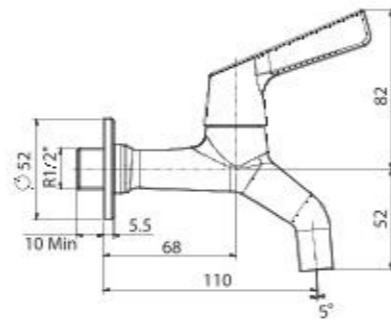

FFAST602-000500BFO