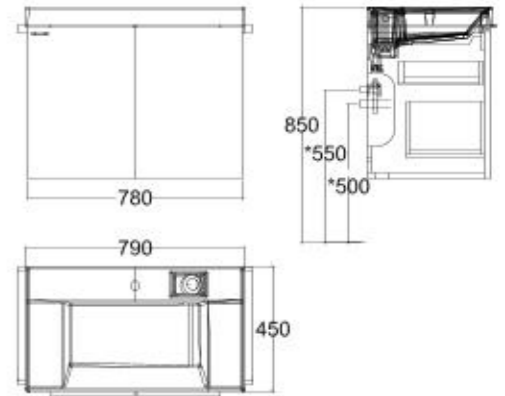

CVASCV80-SH1G801CO

L790 x W450 x H619mm

1 Door 1 Drawer
1-Hole Integrated Wash Basin

Picket White CVASCV80-SH1W201CO (Left door)
CVASCV80-SH1W202CO (Right door)

Cathedral Gray CVASCV80-SHIG701CO (Left door)
CVASCV80-SHIG702CO (Right door)

Shadow Gray CVASCV80-SHIG801CO (Left door)
CVASCV80-SHIG802CO (Right door)

Tower rail is sold separately.

City
Wall-Hung Vanity 900mm