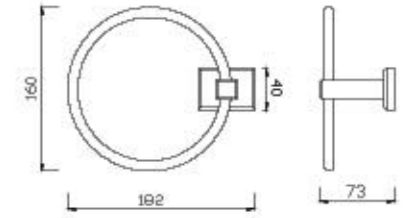

FFAS0489-908500BFO

ACCESSORIES

Concept Square
Towel Ring

FFAS0490-908500BFO

Concept Square
Single Tissue Holder
with Shelf

FFAS0498-908500BC0

Concept Square
Towel Bar

FFAS0493-908500BFO