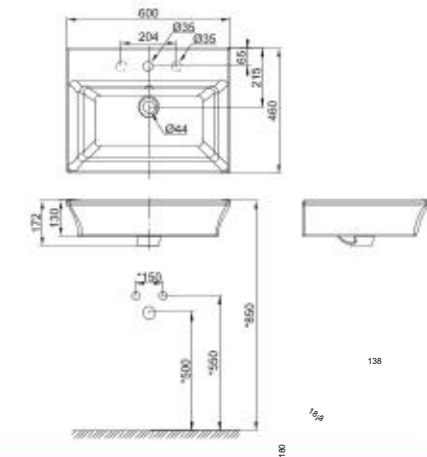

WASH BASINS

KASTELLO
600mm Vessel with Deck Basin

CCASF525-1010410FO

L600 x W460 x H172 mm

KASTELLO
600mm Vessel with Deck Basin (3-Hole)

CCASF525-1080410FO

L600 x W460 x H172 mm

Basin Faucets