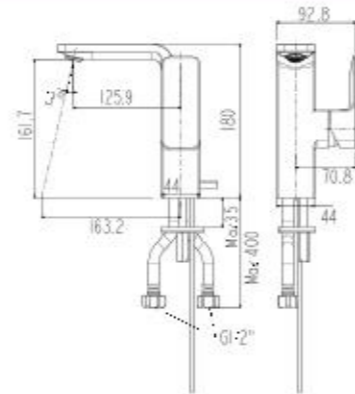

FFAS1305-101500BCO