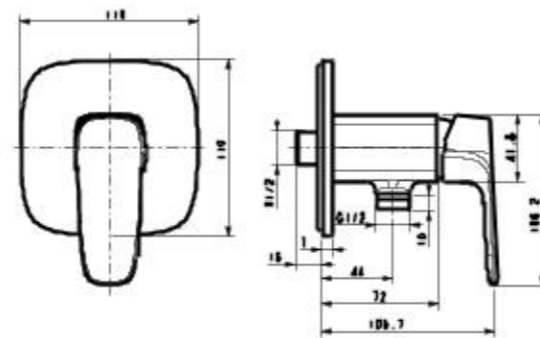

BATH & SHOWER

FFAS1726-701500BTO