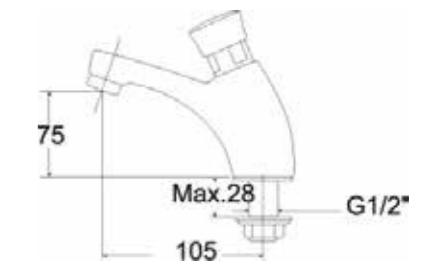

FF1-CN521X00000471

Self-closing cartridge with
cast brass body