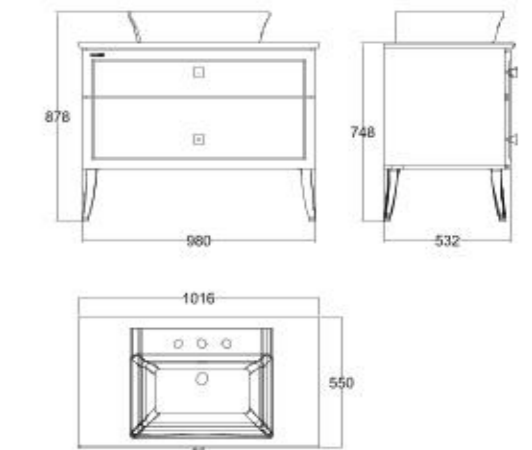

Classic Chic Freestanding Vanity 1000mm

CVASCC10-SF4W202CO

L1016 x W550 x H878mm

2 Drawer
1-Hole/ 3-Hole Vessel Wash Basin

☐ Picket White / Silver Lining CVASCC10-SFIW202CO (1 Hole)
☐ CVASCC10-SF4W202CO (3 Holes)
☒ Midnight Blue