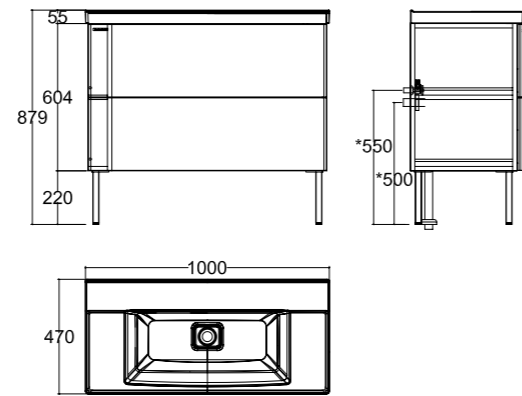

CVASML10-SFIH305CO

L470 x W1000 x H879mm

	Graystone Wood	CVASML10-SFIH305CO (left storage)	CVASML10-SFIH306CO (right storage)
	Cedar Wood	CVASML10-SFIH505CO (left storage)	CVASML10-SFIH506CO (right storage)