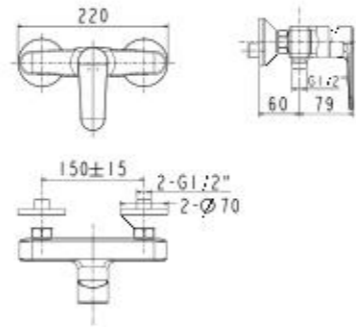

FFASB212-709500BCO