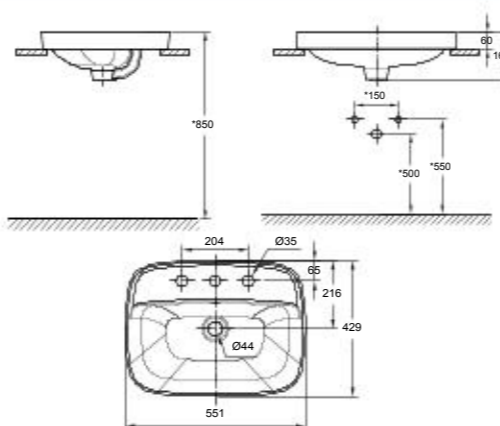

CCAS0420-1080410FO

L551 x W429 x H50 mm