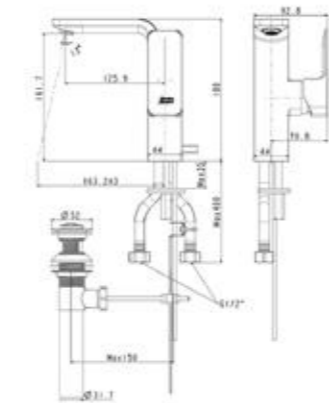

FFAS1305-101500BCO