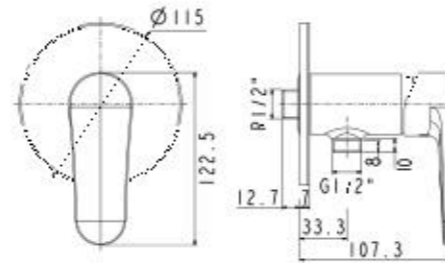

BATH & SHOWERS

BATH & SHOWERS

FFASB226-701500BFO