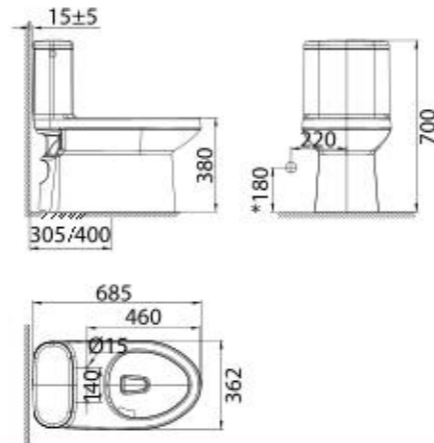

TOILETS

**Cadet
One-Piece Toilet**

CCAS1841-0220400C0

L685 x W362 x H700 mm
SiphonMax
4/6 L Dual Flush
305 mm, S-Trap
Elongated Bowl

Compatible with:
Concealed Cisterns

**Loreno
Wall Hung Toilet**

CCAS0470-1000410F1