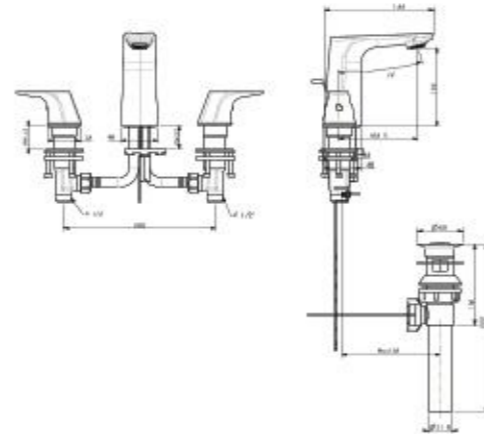

BASIN FAUCET

FFAS1703-1015L0BCO