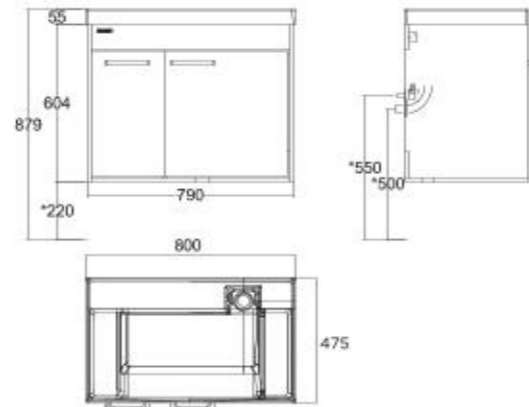

CVASCT80-SH1H401CO

L800 x W475 x H659mm

1 Door 1 Drawer
1-Hole Integrated Wash Basin

Alpine Wood / CVASCT80-SH1H401CO
Matt White

Contempo
Wall-Hung Vanity 1000mm