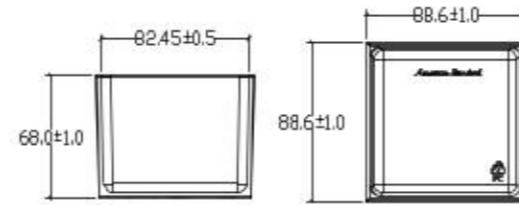

STORAGE BOXES

Storage Box 90mm

CVASSB09-SE0T500C0

L82.6 x W82.6 x H88.6 mm

Storage Tray 90mm