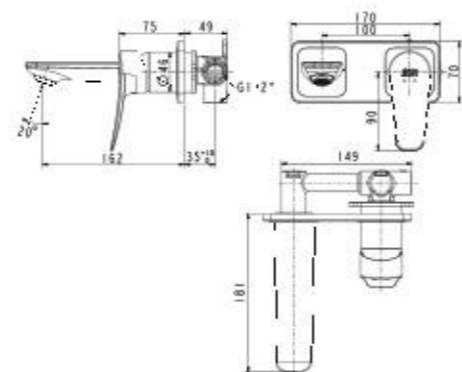

FFAS0904-102501BFO