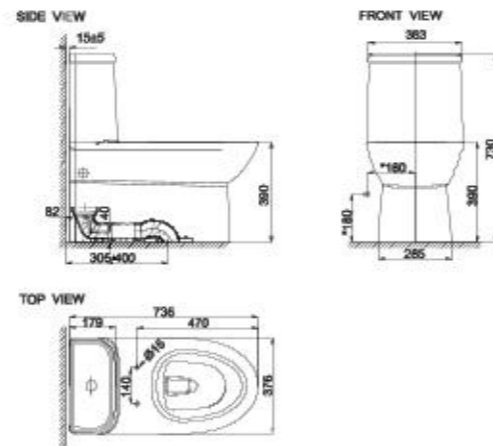

TOILETS

Neo Modern
One-Piece Toilet 305mm

CCAS2073-0200400C0

L735 x W376 x H730 mm

SiphonMax
4.8 L Single Flush
305 mm, S-Trap
Elongated Bowl

Neo Modern
Close Coupled Toilet

CCAS2630-0200400C0

L716 x W399 x H792 mm