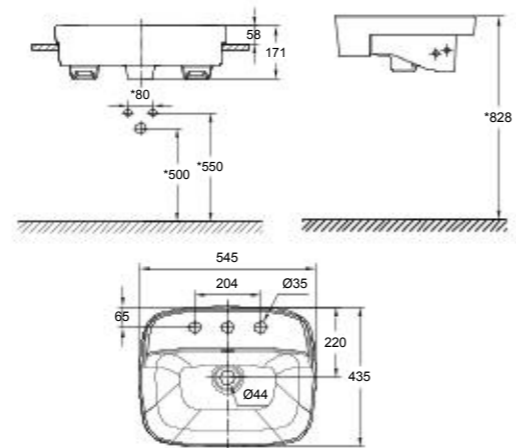

CCAS0320-1080410FO

L545 x W435 x H171 mm