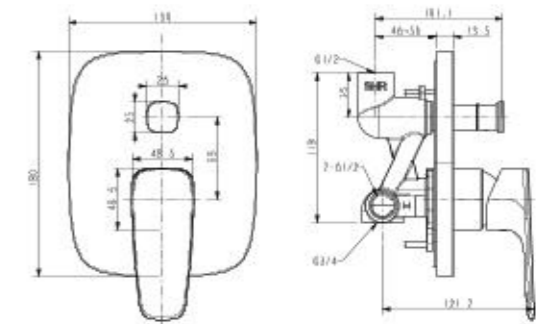

FFAS1721-609500BCO