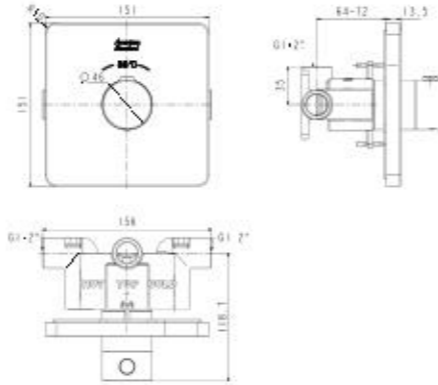

AUTO TEMPERATURE MIXERS

FFAS0930-000500BCO