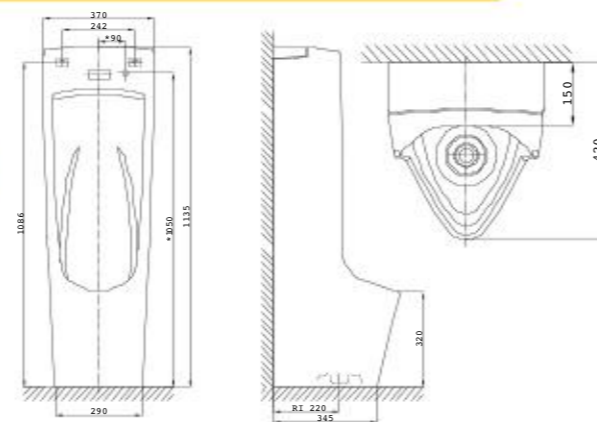

CCAS6606-312A410C0

L370 x P420 x H1135 mm