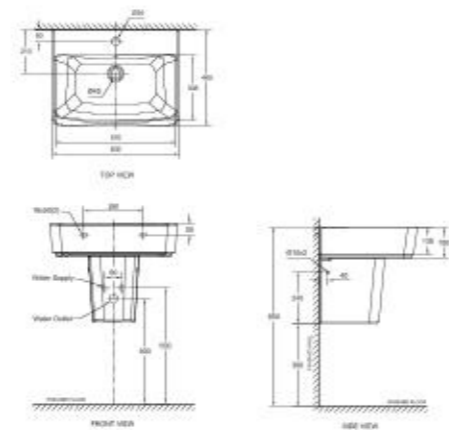

**CL0507I-6DACTLWW/
CL0707S-6DACT**

L600 x W460 x H460 mm

Neo Modern
550mm Semi Pedestal
Wash Basin