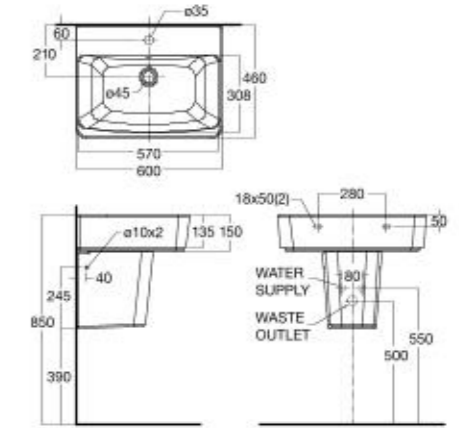

**CL0507I-6DACTLWW/
CL0707S-6DACT**

L600 x W460 x H460 mm

Acacia Evolution Vessel With Deck (3-Hole)