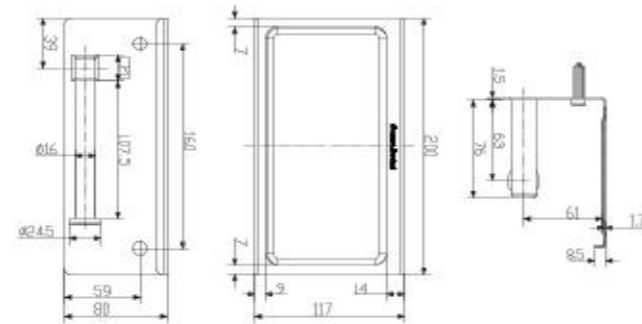

FFAS0499-908500BC0