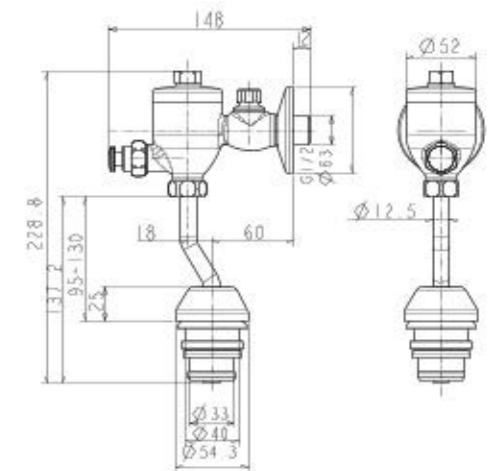

FFAS9802-007500BC0

1/2" inlet with shut off valve, adjustable flow volume and flush pipe connection

**Senseflow
Concealed Urinal Sensor
Flush Valve**