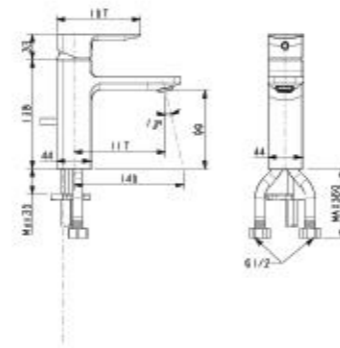

BASIN MIXERS

FFAS1301-102500BFO