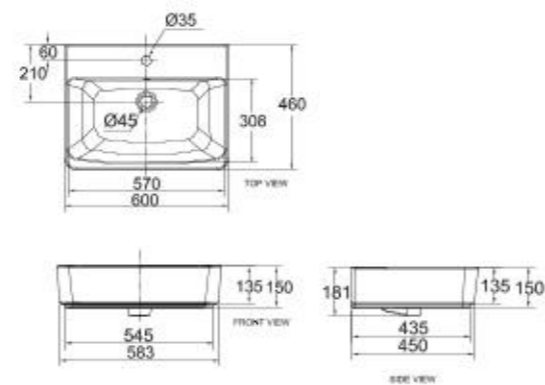

CCASF421-1010411FO

L600 x W450 x H110