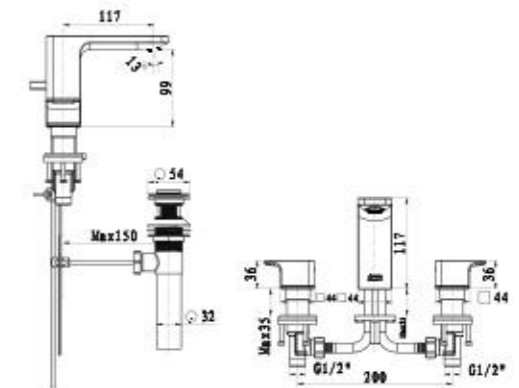

FFAS1303-101500BCO