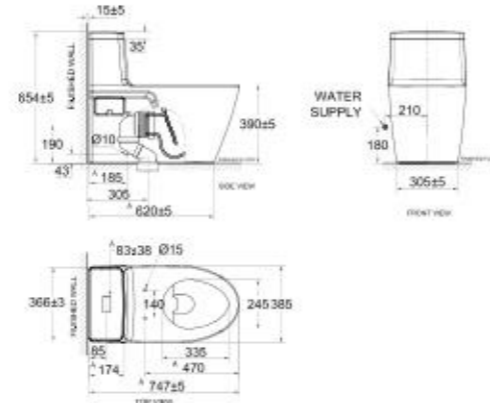

ONE-PIECE TOILETS

Acacia Evolution One-Piece Toilet

CL20072-6DACTCB

L747 x W385 x H654 mm
 Double Vortex
 2.6/4 L Dual Flush
 305 mm, S-Trap
 Elongated Bowl

Cadet One-Piece Toilet

CCAS1841-0220400C0

L685 x W362 x H700 mm
 SiphonMax
 4/6 L Dual Flush
 305 mm, S-Trap
 Elongated Bowl