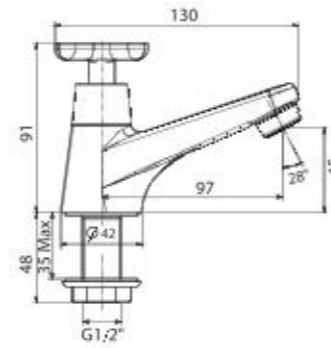

BASIN FAUCETS

FFAST601-101500BFO

FFAST701-101500BFO

FFAST602-000500BFO

FFAST702-000500BFO

BATH & SHOWERS

FFAST604-701500BFO

FFAST704-701500BFO

FFAST603-601500BFO

FFAST703-601500BFO