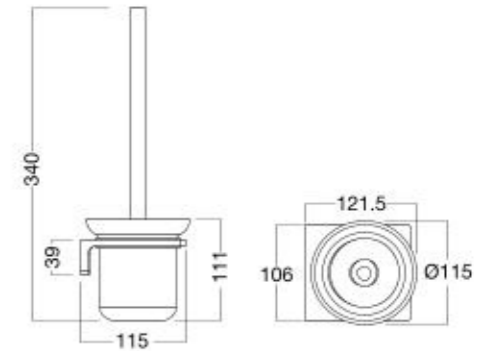

FFAS1386-908500BFO

Acacia Evolution
Soap Dish