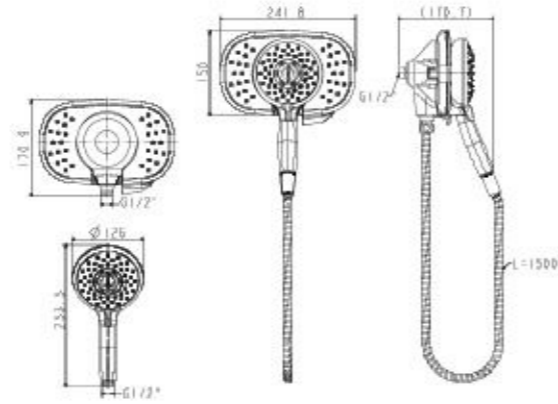

FFAS1300-601500BCO

Acacia Evolution
Exposed Bath & Shower Mixer

FFAS1311-609500BCO

SHOWER HEADS

Spectra Duo
2-in-1 Shower

FFASS055-000500BCO

Spectra eTouch
Shower Head

FFASS057-000500BCO