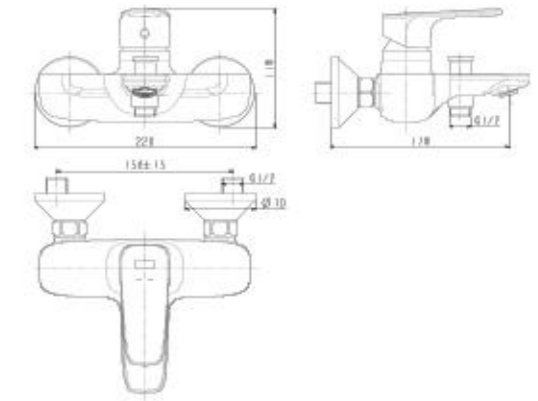

BATH & SHOWER

FFAS1711-609500BCO