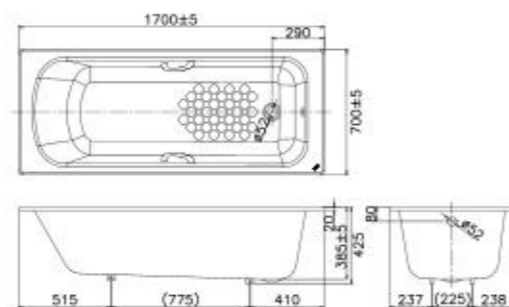

L1700 x W700 x H425 mm
Scratch & Wear Resistant
Cast Iron

Milano
1.7M Cast Iron Drop-in Tub
(with Handles)

BTAS2708-2520400C5

L1700 x W700 x H425 mm
Scratch & Wear Resistant
Cast Iron

Milano
1.5M Cast Iron Drop-in Tub