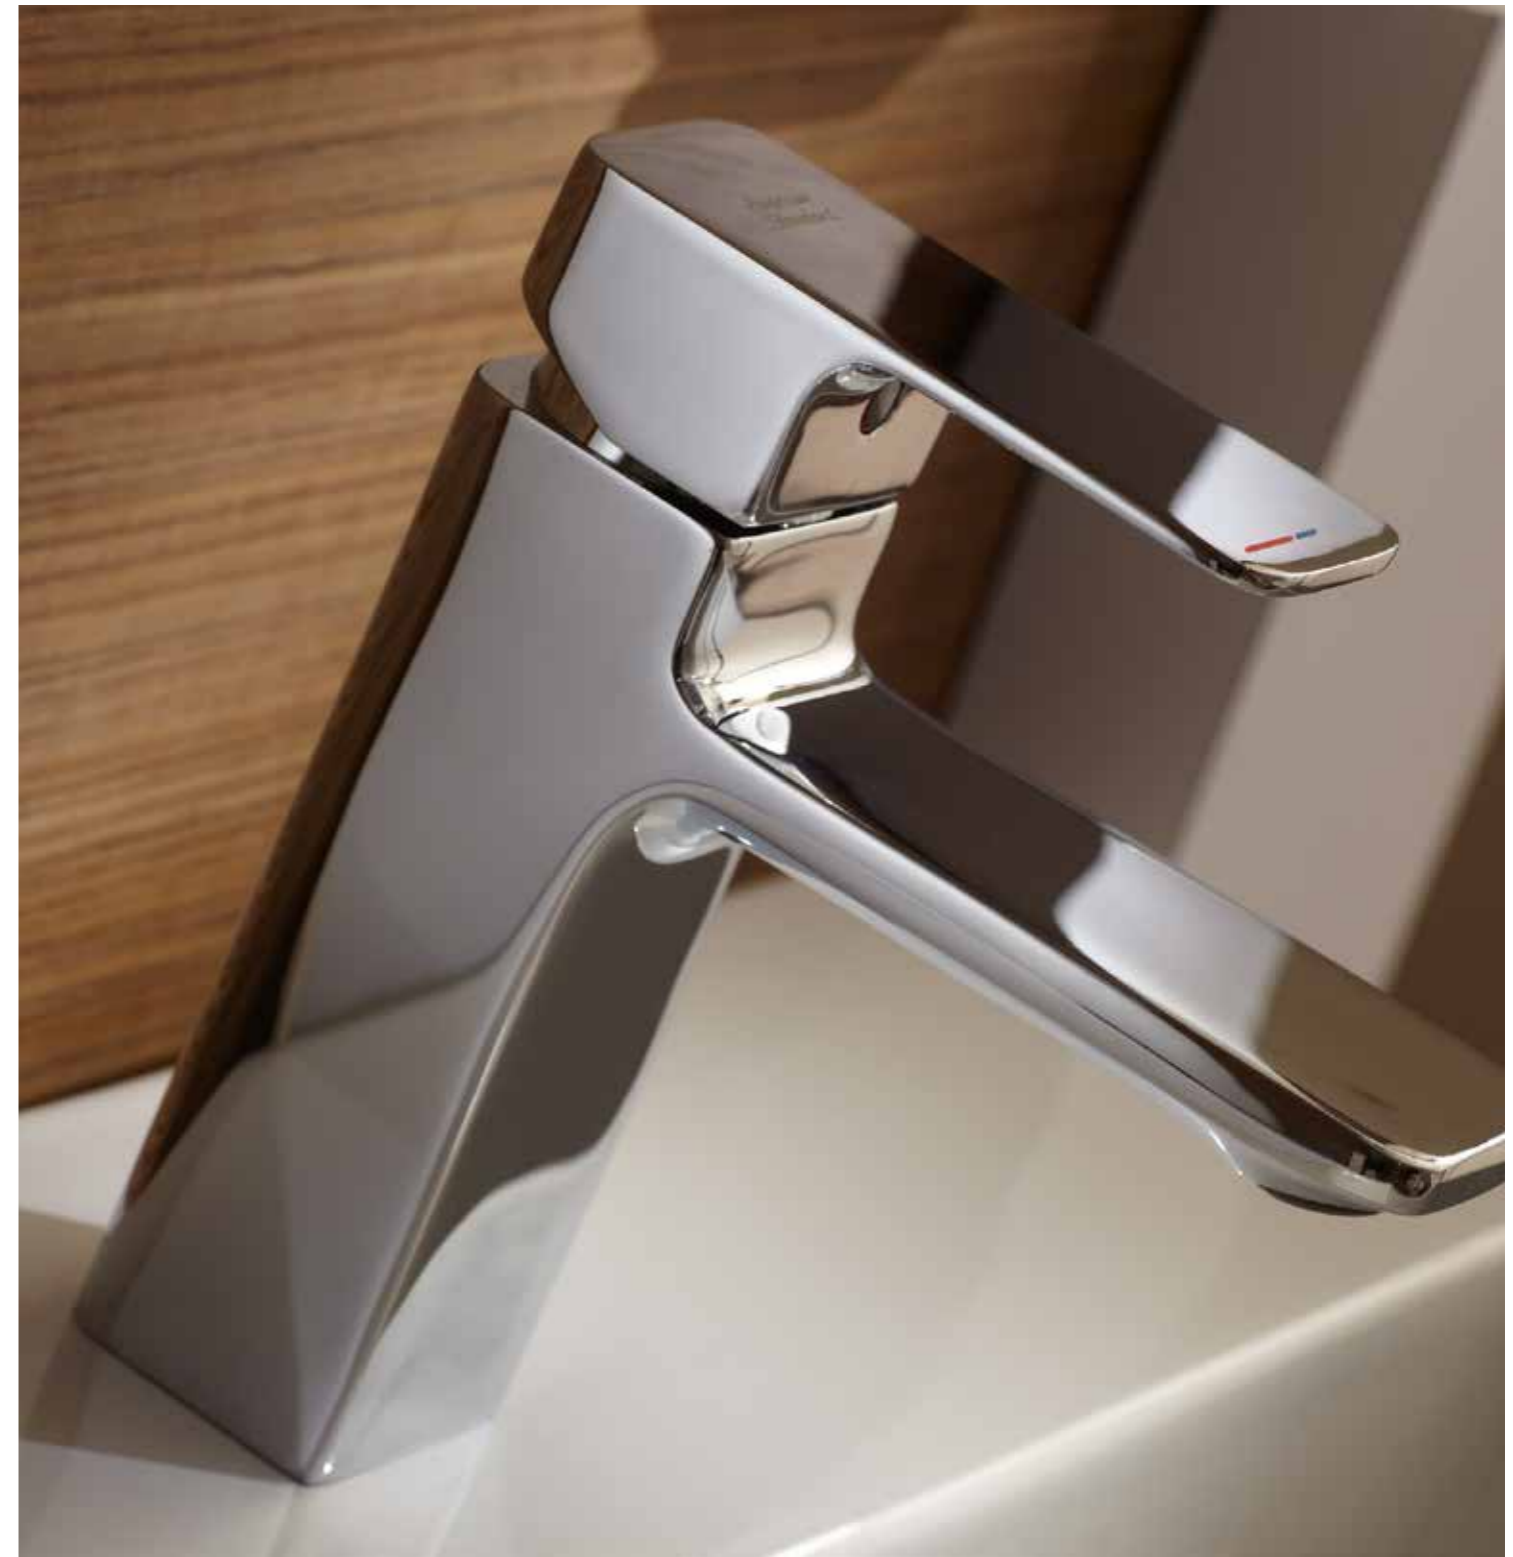

PURPOSEFUL FUNCTION

Our products are designed to make life healthier, safer, easier and more beautiful, while contributing to the efficient use of water and the sustainable development of society.