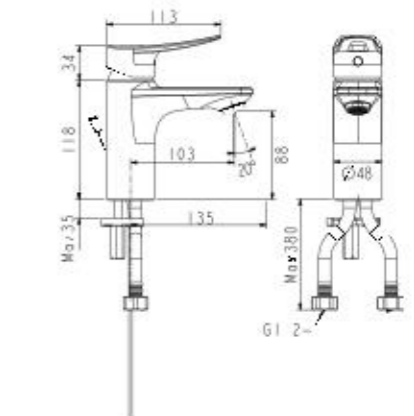

FFAS0901-102501BF0