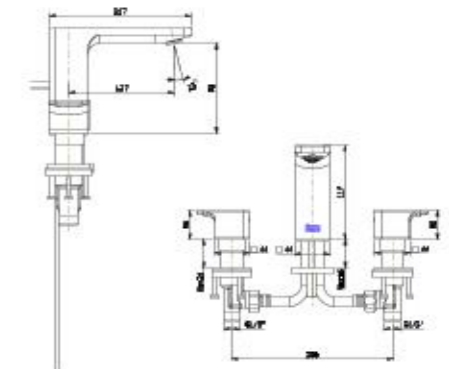

FFAS1303-102500BFO