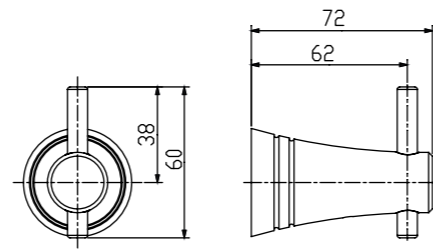

ACCESSORIES

ACCESSORIES

Seva
Robe Hook

FFAS6581-908500BFO