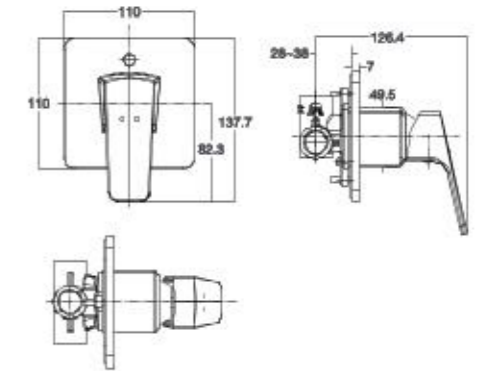

FFAS0422-709500BC0