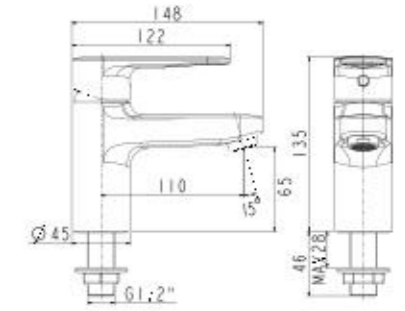

BASIN FAUCETS

FFASB206-101500BF0