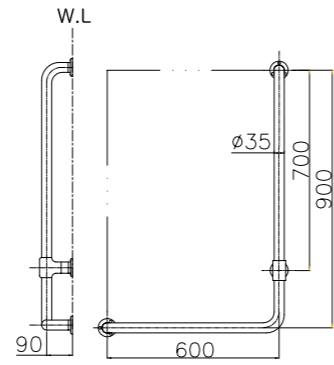

GRAB BARS

Fixed Type Grab Bar
(L-Type)

FJ9525-OGAK991AS

Fixed Type Grab Bar
(R-Type)