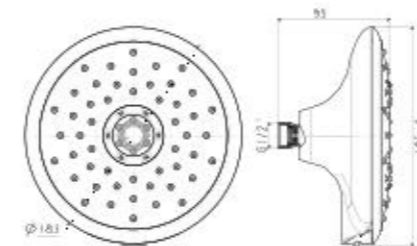

FFASS056-000500BCO