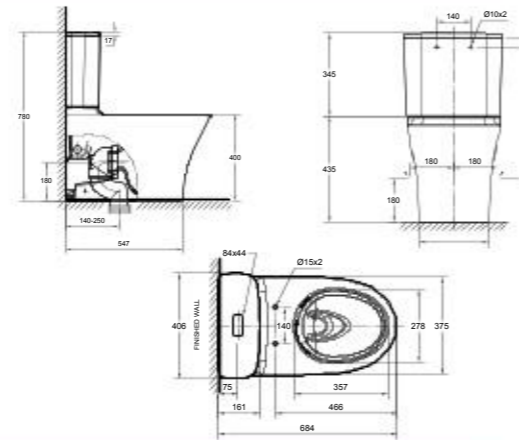

CL26225-6DACTCB

L684 x W406 x H780 mm

Double Vortex with Hygiene Rim
3/4.5 L Dual
140-250mm, S-Trap (ANZ)
305mm S-trap (Asia)
180mm P-trap
Elongated Bowl