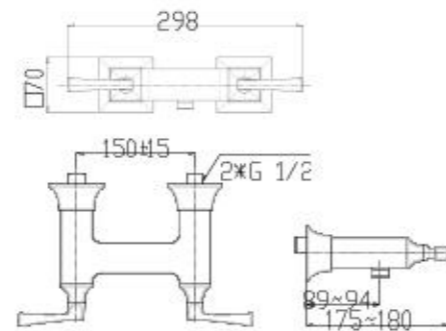

BATH & SHOWERS

FFAS1612-709500BCO