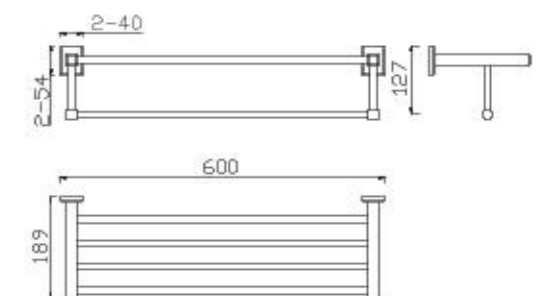

Concept Square
Double Tissue Holder
with Shelf

FFAS0499-908500BC0

Concept Square
Double Towel Bar

FFAS0494-908500BFO

Concept Square
Toilet Brush

FFAS0486-908500BFO

Concept Square
Towel Shelf

FFAS0495-908500BFO