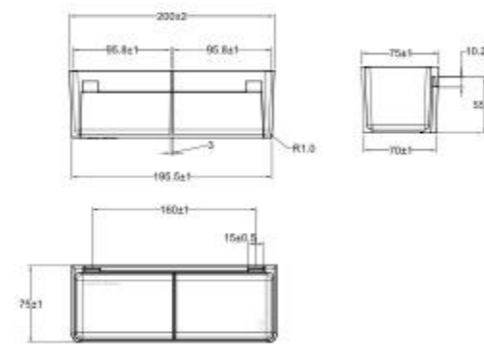

CVASSB20-SE0T500C0

L200 x W75 x H65 mm

WH (Frost)

Door Mount Storage Box 300mm

CVASSB30-SE0T500C0

L300 x W75 x H65 mm

WH (Frost)