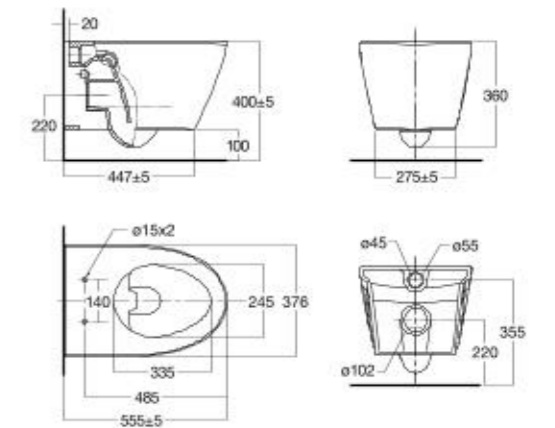

Double Vortex
2.6/4 L Dual Flush
305 mm, S-Trap
Elongated Bowl

Acacia Evolution Wall Hung Toilet

CL3119B-6DACTPT

L555 x W376 x H360 mm

Double Vortex
3/4.5 L Dual Flush
230 mm, P-Trap
Elongated Bowl

Acacia Evolution Close-Coupled Toilet