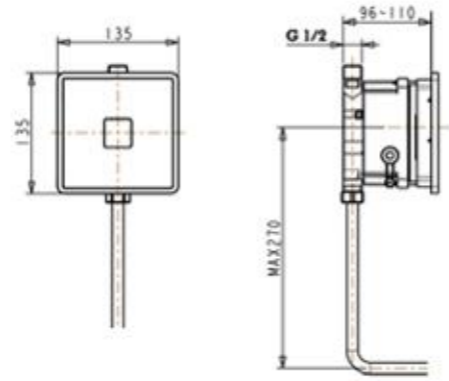

FLUSH VALVES (URINAL)

**PSD
Urinal Sensor Flush Valve**

- FFAS8074-0C1500BC0
- FFAS8714-0C1500BC0
- FFAS8704-0C2500BC0
- FFAS8714-0C2500BC0
- FFAS 8704-0C5500BC0
- FFAS 8714-0C5500BC0
- FFAS8704-000500BC0
- FFAS8714-000500BC0

Position Sensing Device technology detects distance up to 40 cm with adjustable flushing volume
Pre flush 1.5s, Post flush 8s, Auto flush 24 hrs
4 AA 6V alkaline batteries or 220V AC

Exposed Urinal Flush Valve