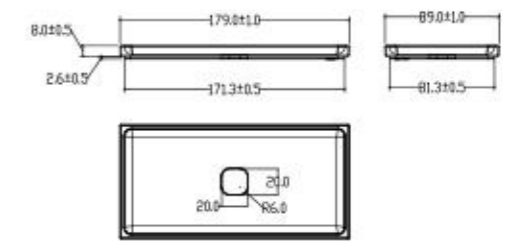

CVASSB18-SE0T501C0

L179 x W89 x H10.5 mm
(Frost)