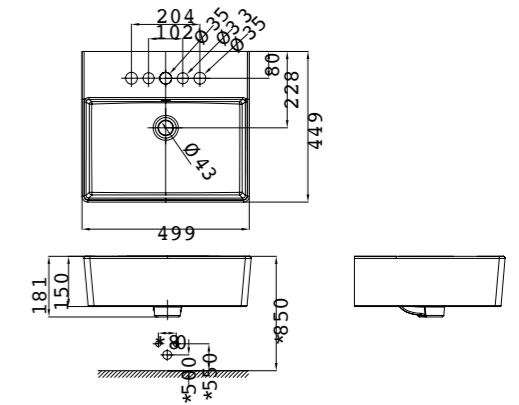

CCASF513-1000410C0

L600 x W410 x H181 mm

CCASF514-1000410F0

L500 x W380 x H181 mm