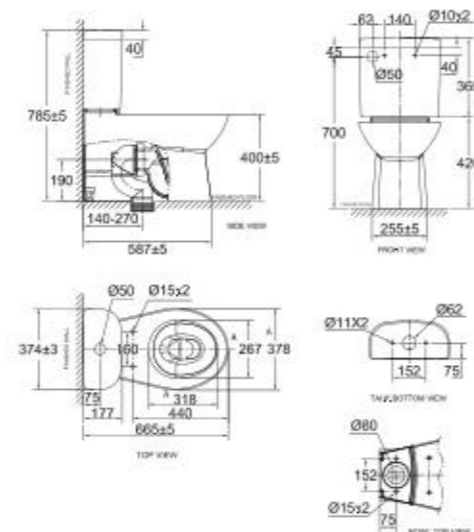

L495 x W430 x H850 mm

**New Codie
Semi Pedestal 430mm
Round Wash Basin**

CCAS0532-1010400CO

L495 x W430 x H425 mm

**Compact Codie
Coupled Close
Back To Wall Toilet**

CL3319B-6DAAUCB

L665 x W378 x H785 mm

Washdown
3/4.5 L Dual Flush
140-245 mm, S-Trap
Round Bowl