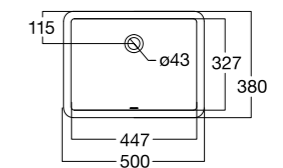

CCASF514-1000410F0

L500 x W380 x H181 mm