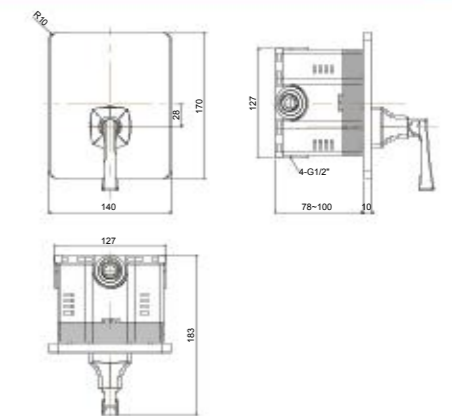

FFAS1621-608500ZCO