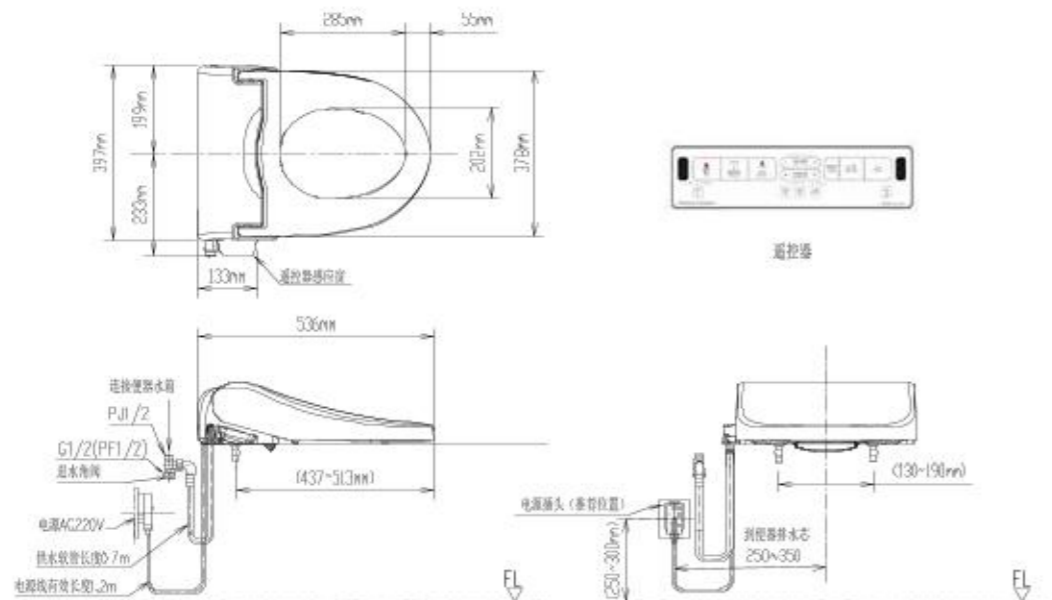

SHIZEN Instant Heating E-bidet

Product Code	CEAS7ALN-1100910C0	
Warm Water Supply System	Instant Heating	
Dimensions (L x W x H)	X X 140mm	
Control	Remote Control	
Hygiene		
	Seat (SIAA Standard)	•
Anti-Bacterial Protection	Nozzle	•
	Cover	•
Auto Deodorizer		•
Nozzle	Dual Nozzles,	
Posterior Cleansing		•
Feminine Air Bubble Soft Cleansing		•
Nozzle Position Adjustment	5 Levels	
Nozzle Shutter		•
Self-Cleaning Nozzle		•
Comfort		
Heated Seat (Adjustable Temperature)	6 Levels	
Soft-Closing Seat & Cover		•
Dryer (Adjustable Temperature)	3 Levels	
Massage		•
Convenience		
Remote Control		•
Quick-Detach Seat Cover		•
Seat Sensor		•
Night Light		•
Energy Saving		
Power Saving		•
One-Touch Power Saver (8 Hours)		•