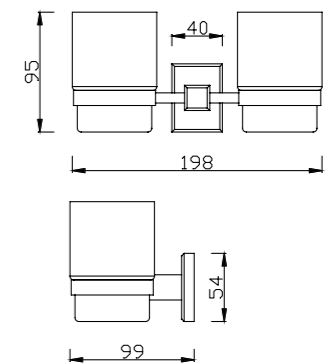

FFAS0485-908500BFO

Concept Square
Paper Holder